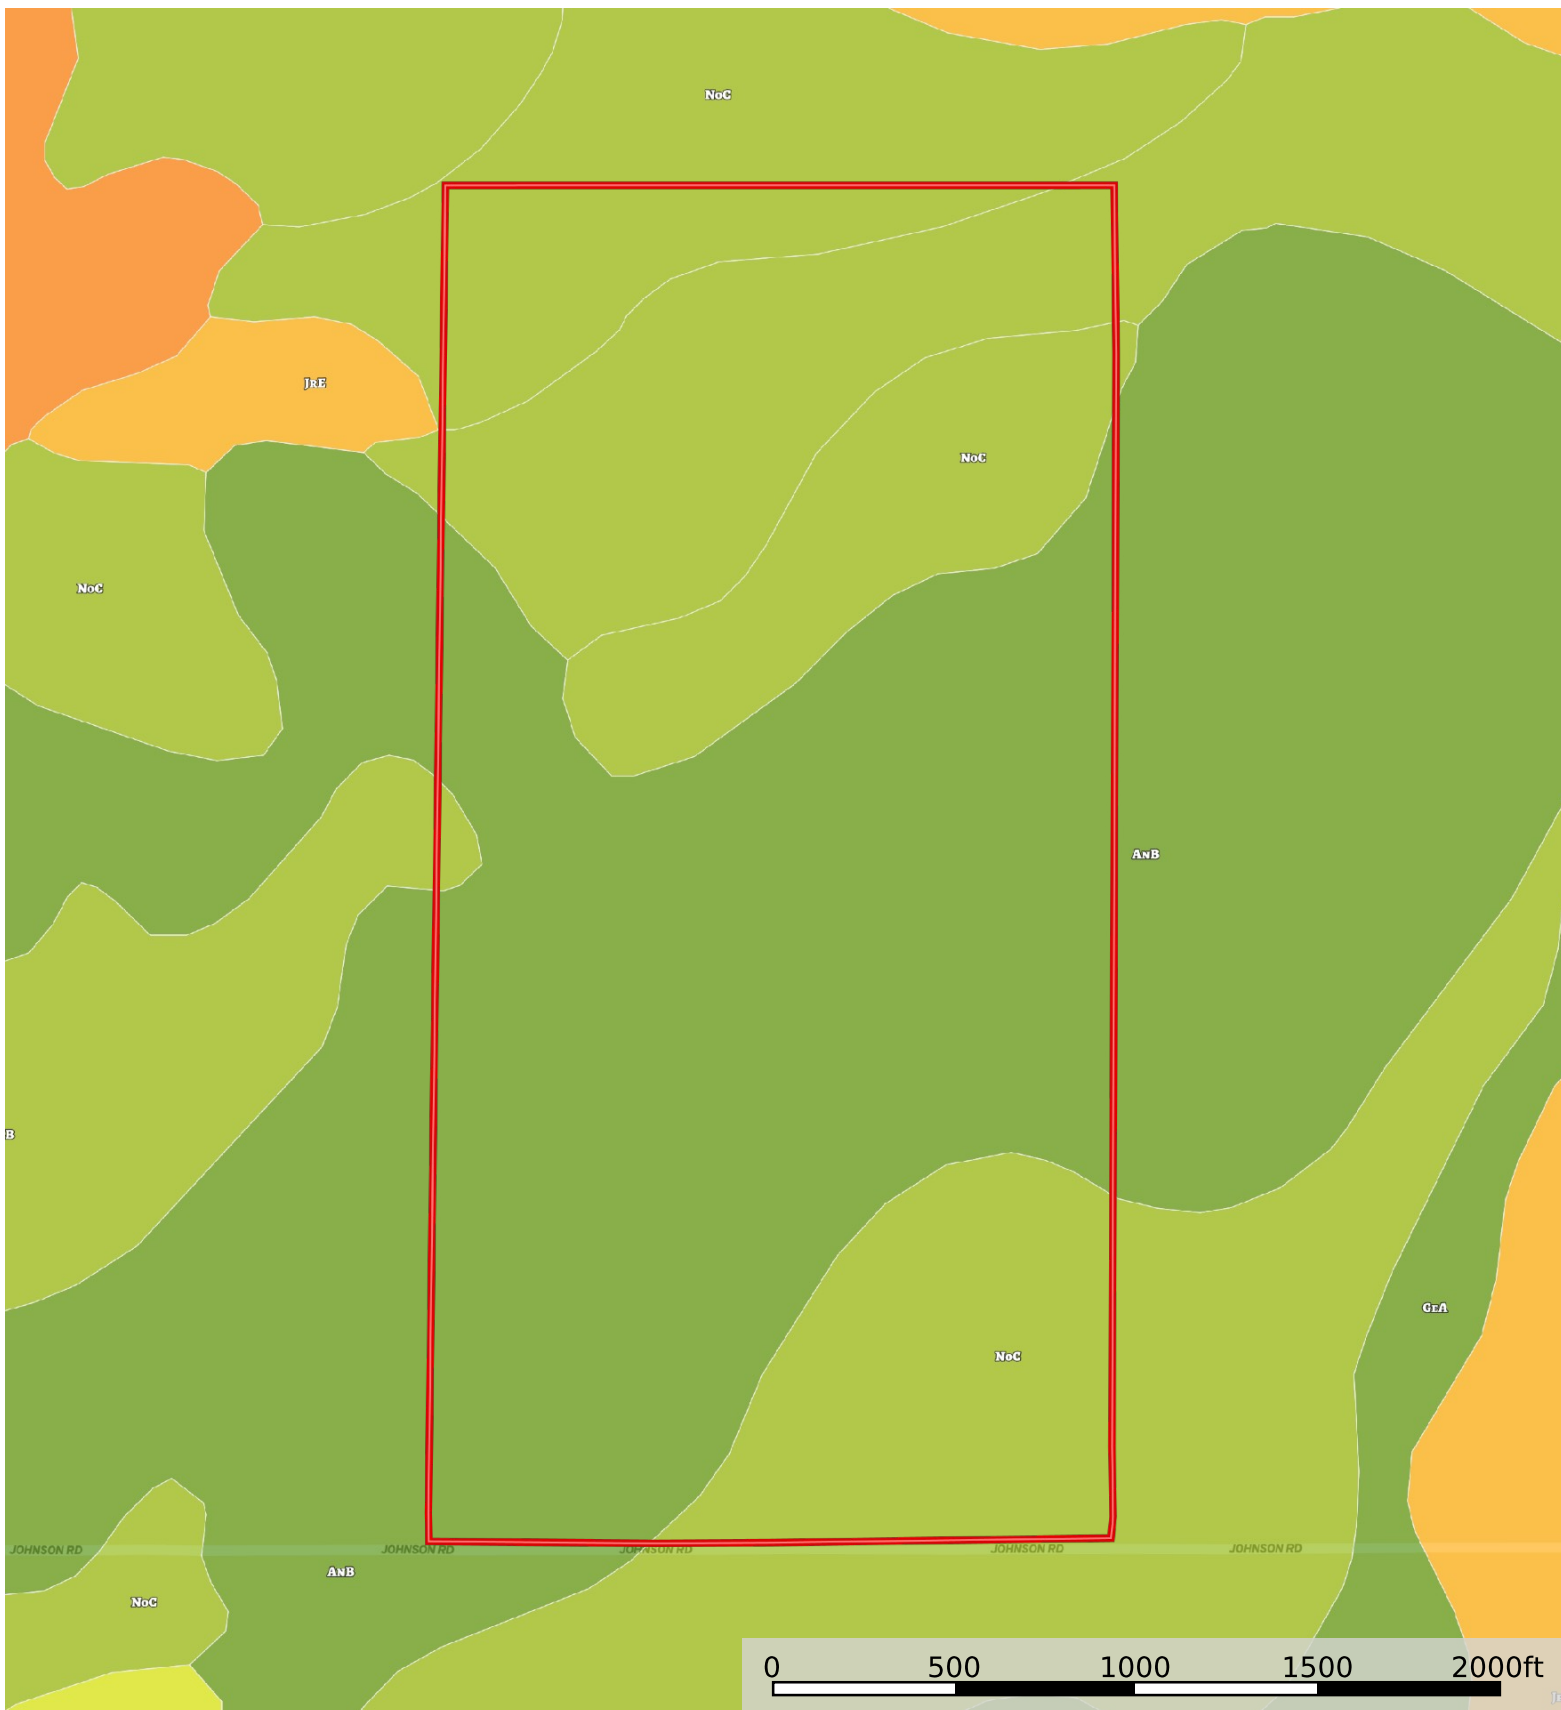

- Road / Trail 11
- Fence
- Boundary
- 🏠 Water Wells

 Boundary

The Johnson

Young County, Texas, 160 AC +/-

 Boundary

The Johnson

Young County, Texas, 160 AC +/-

 Boundary

The Johnson

Young County, Texas, 160 AC +/-

CAMPBELL
FARM & RANCH

 Boundary

Campbell Farm & Ranch

P: 940-549-7700

www.CFRLand.com

801 Elm Street, Graham, TX 76450

The information contained herein was obtained from sources deemed to be reliable. Land ID® Services makes no warranties or guarantees as to the completeness or accuracy thereof.

 Boundary