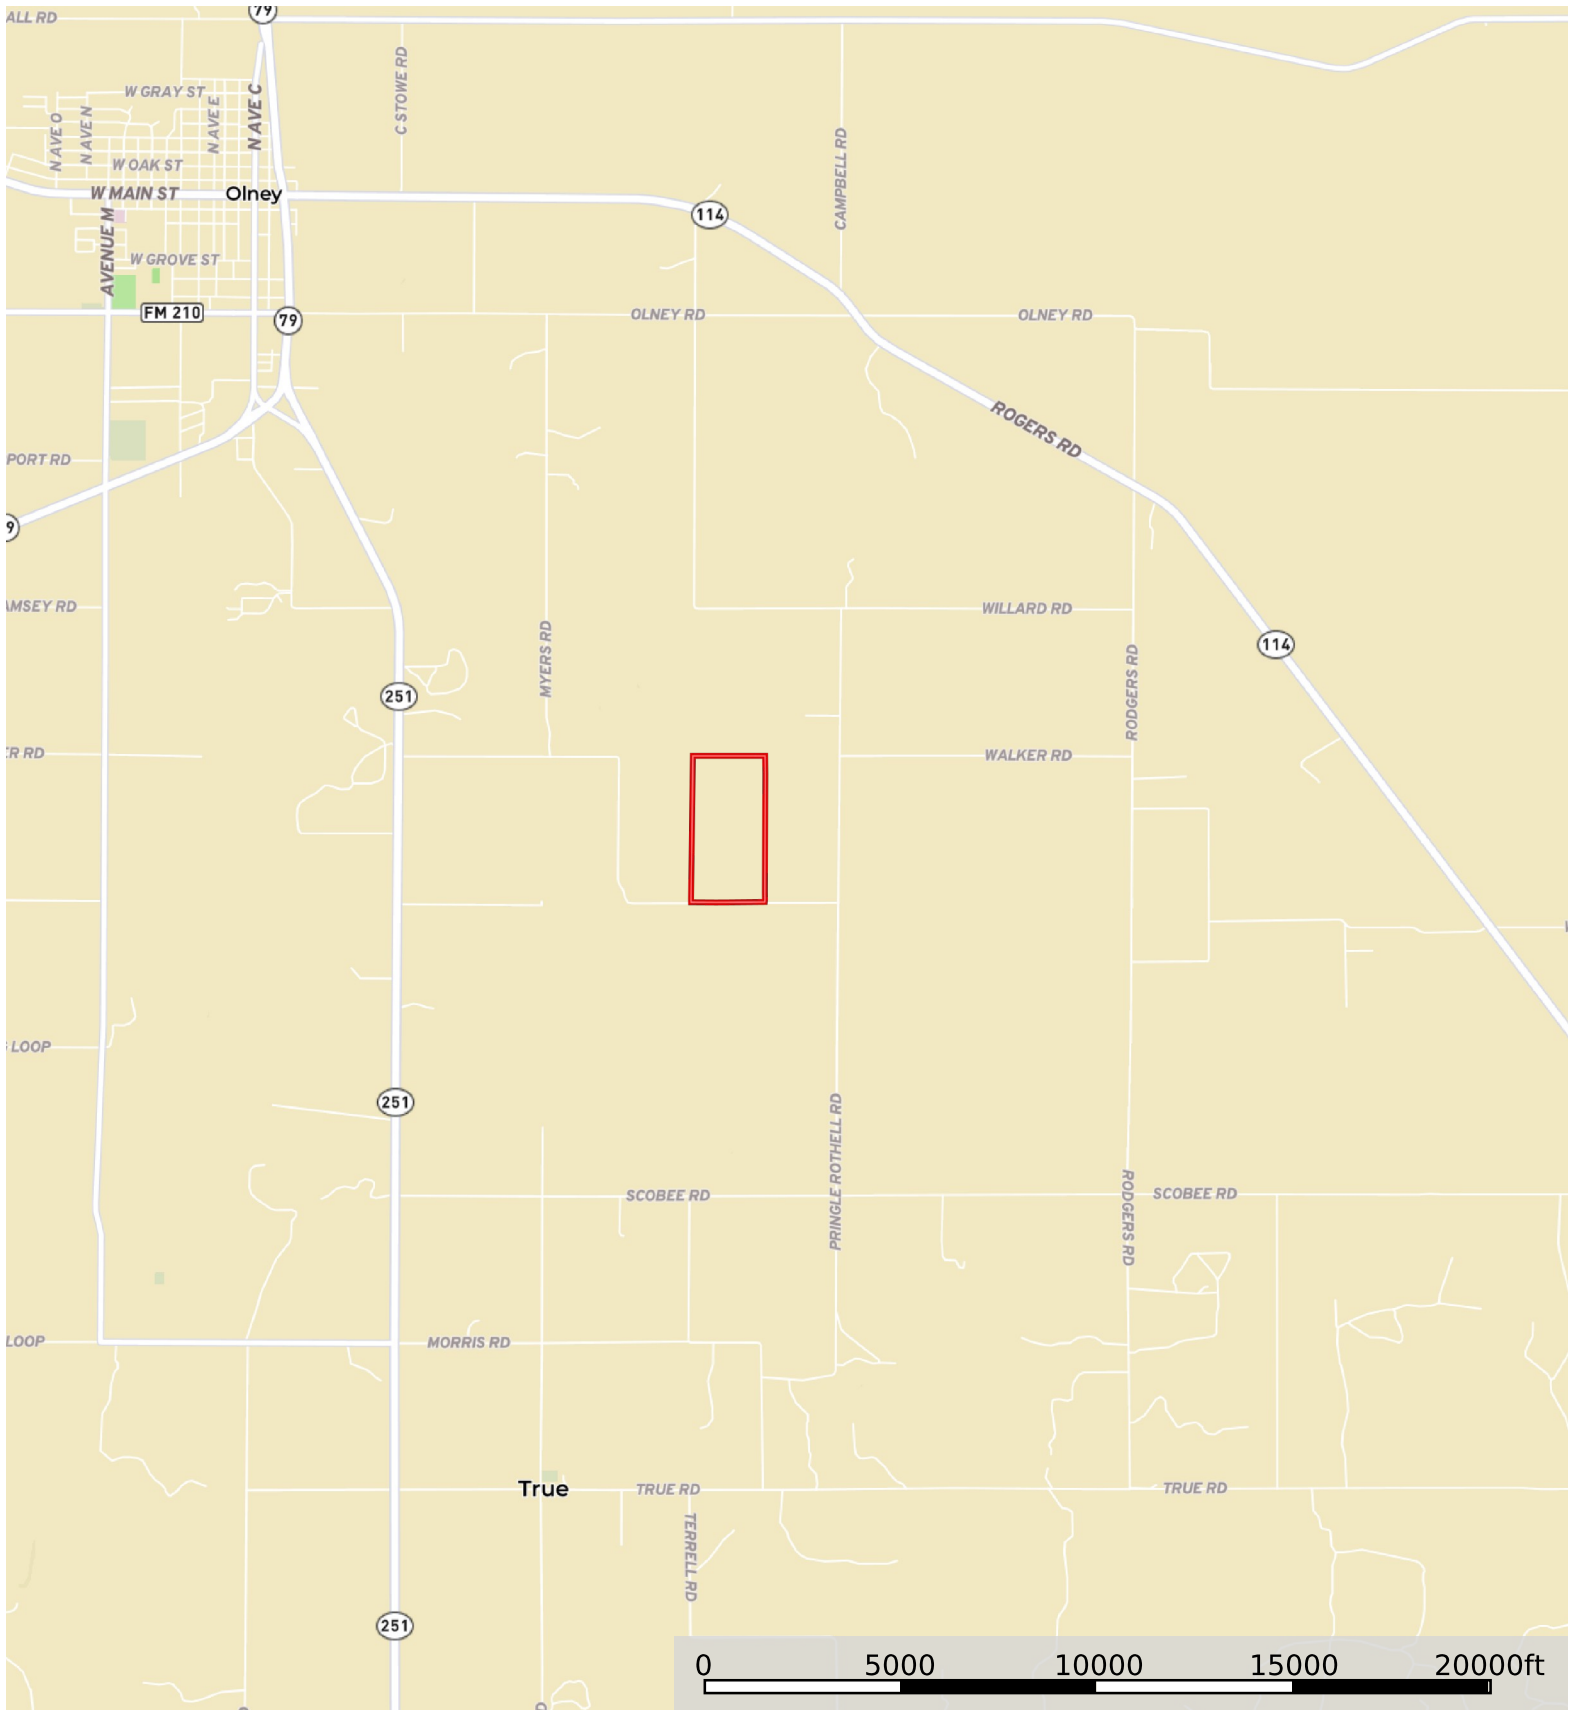

- Road / Trail 11
- Fence
- Boundary
- 🏠 Water Wells

 Boundary

The Johnson

Young County, Texas, 160 AC +/-

 Boundary

The Johnson

Young County, Texas, 160 AC +/-

 Boundary

The Johnson

Young County, Texas, 160 AC +/-

CAMPBELL
FARM & RANCH

 Boundary

Campbell Farm & Ranch

P: 940-549-7700

www.CFRLand.com

801 Elm Street, Graham, TX 76450