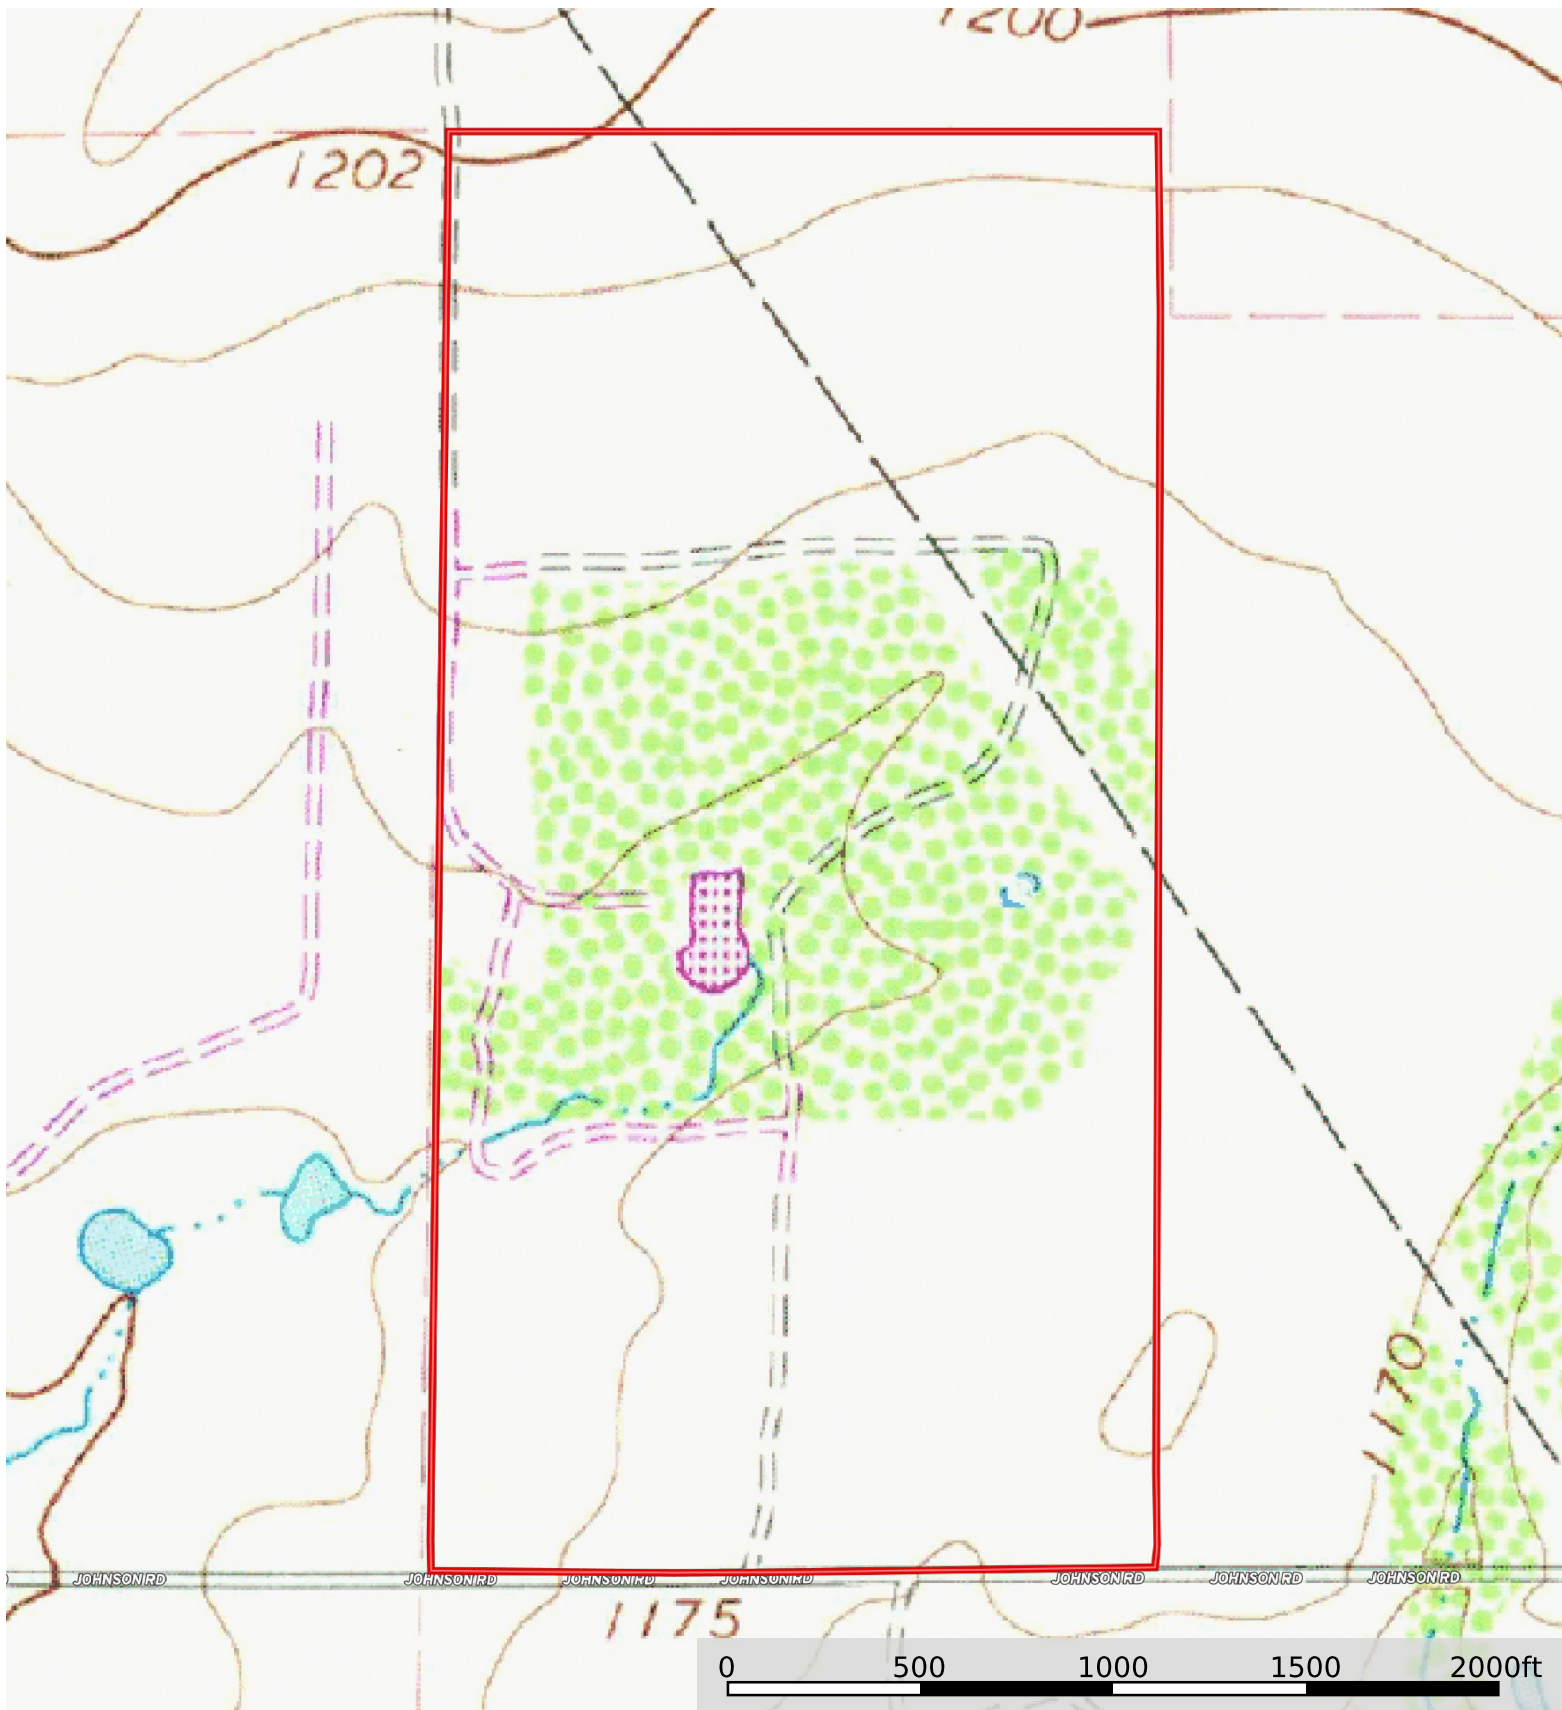

- Road / Trail 11
- Fence
- Boundary
- 🏠 Water Wells

 Boundary

The Johnson

Young County, Texas, 160 AC +/-

 Boundary

The Johnson

Young County, Texas, 160 AC +/-

 Boundary

The Johnson

Young County, Texas, 160 AC +/-

CAMPBELL
FARM & RANCH

 Boundary

Campbell Farm & Ranch

P: 940-549-7700

www.CFRLand.com

801 Elm Street, Graham, TX 76450

The information contained herein was obtained from sources deemed to be reliable. Land ID® Services makes no warranties or guarantees as to the completeness or accuracy thereof.

 Boundary