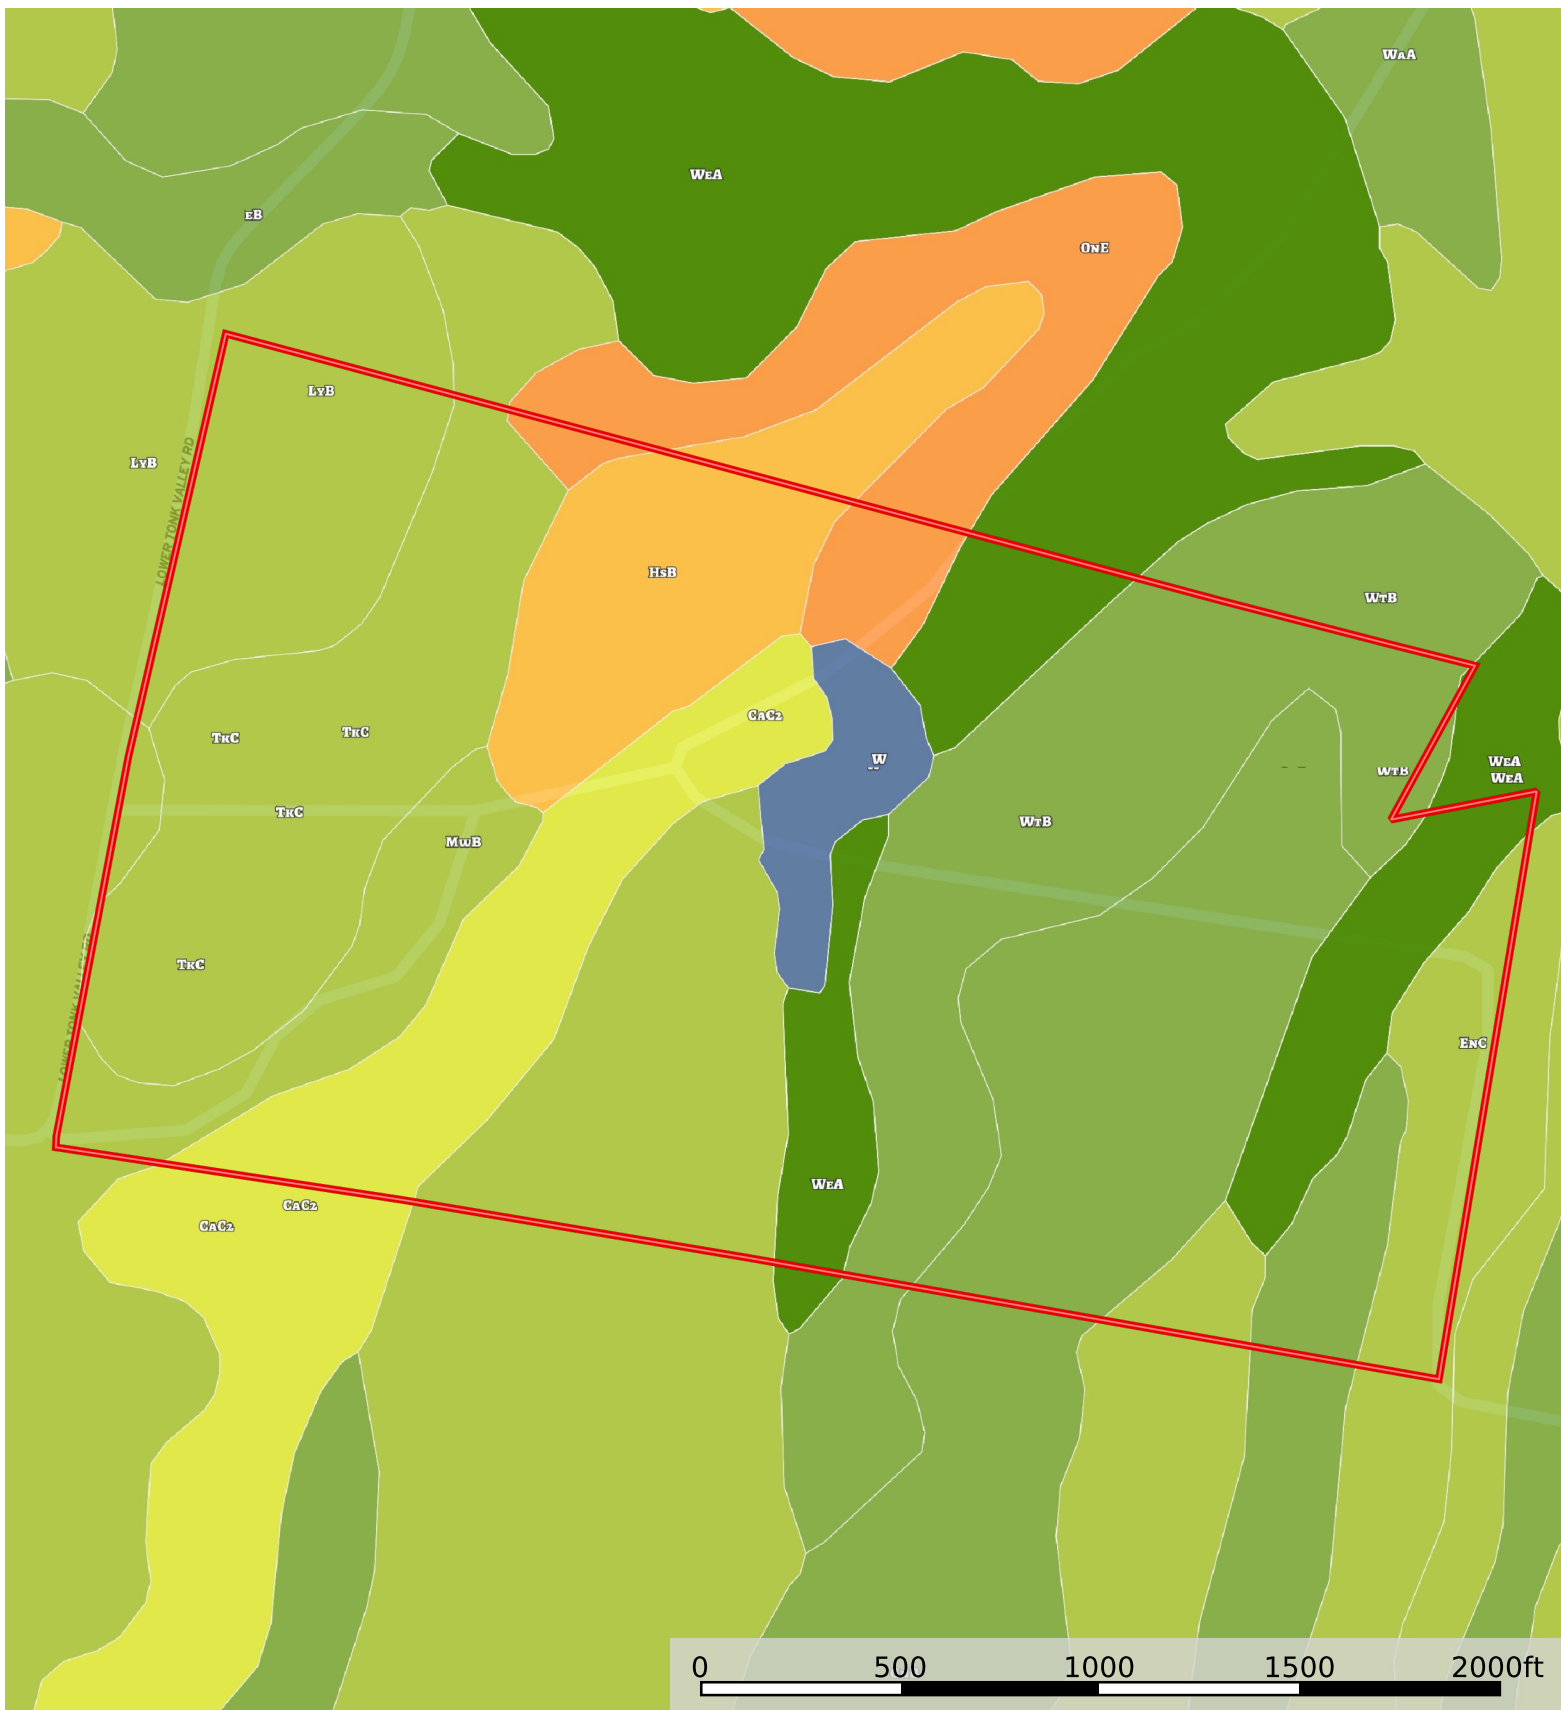

- Shed / Shack
- Pens
- Barn
- Main House
- Fence
- Road / Trail
- Primary Road
- Boundary

 Boundary

 Boundary

 Boundary

Tonk Valley Ranch

Texas, 150.29 AC +/-

Boundary