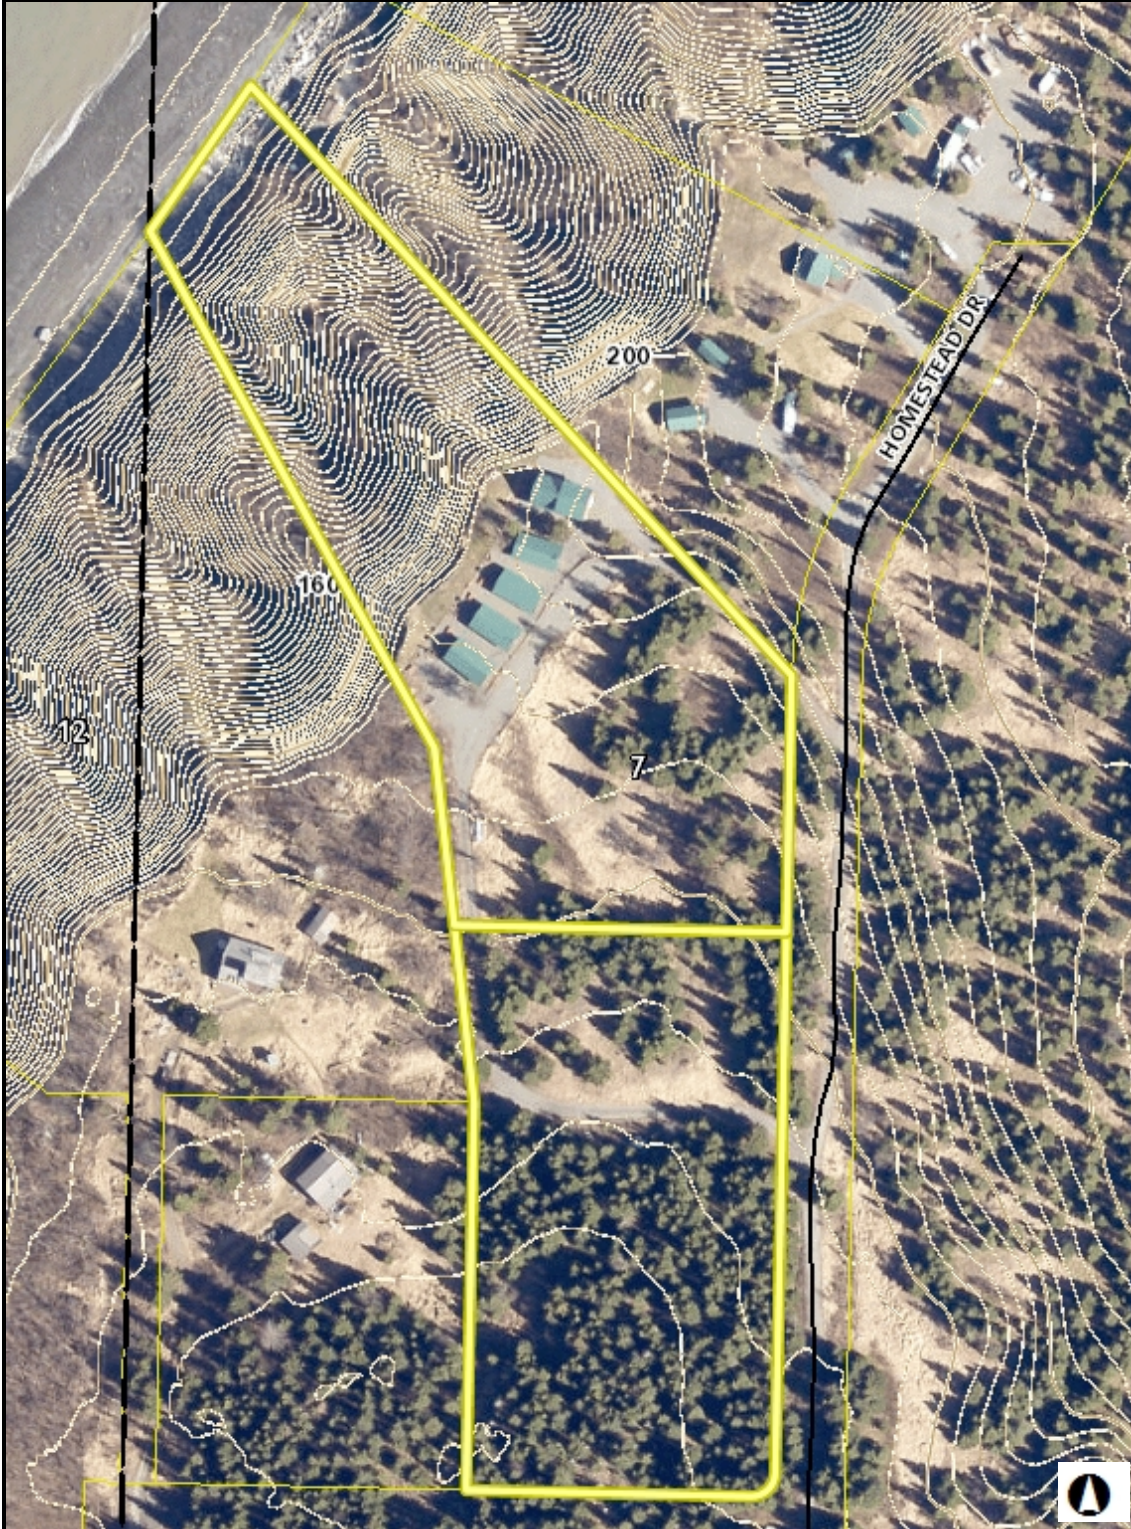

14823 Homestead Dr, Clam Gulch

Legend

- Mileposts
- Major Roads
- ┌ ┐ Township Lines
- ▭ Section Lines
- ▭ Parcels

This map is a user generated static output from an Internet mapping site and is for reference only. Data layers that appear on this map may or may not be accurate, current, or otherwise reliable. It is not to be used for navigation.

Notes

14823 Homestead Dr, Clam Gulch