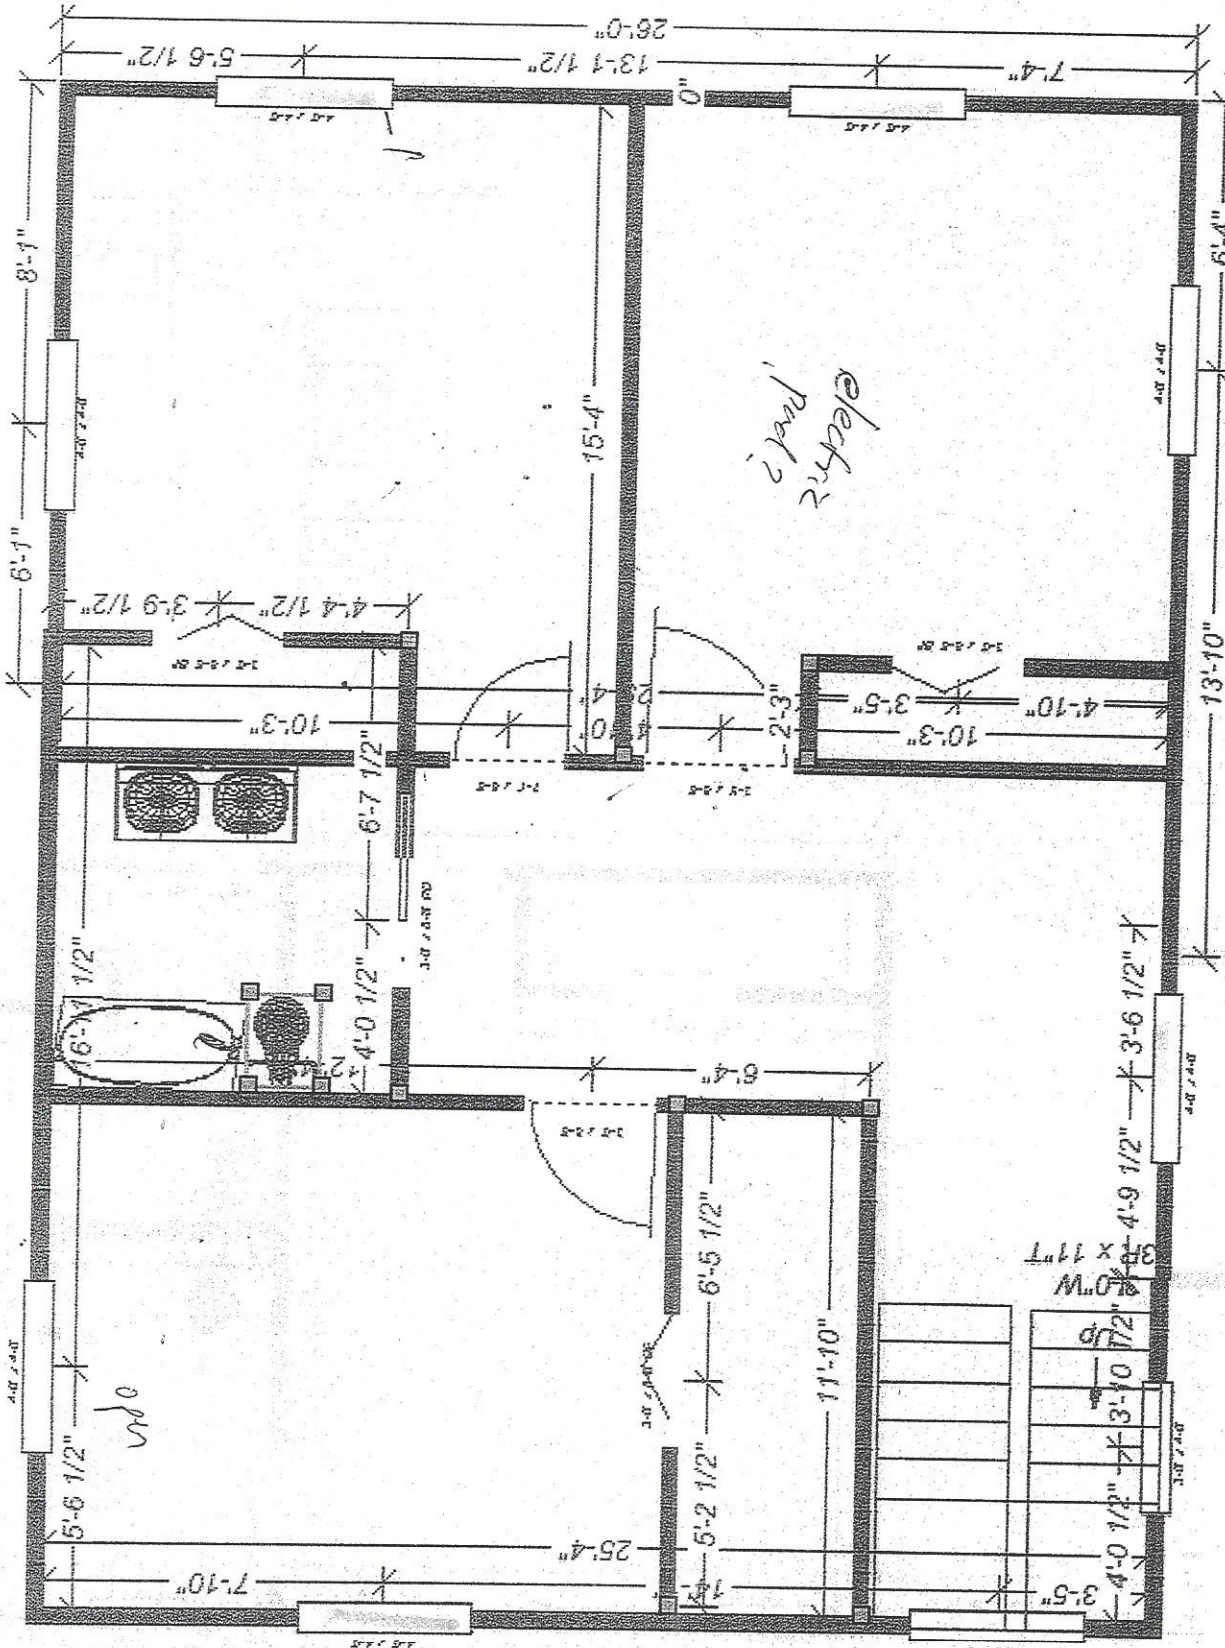

All dimensions size designations given are subject to verification on job site and adjustment to fit job conditions.

This is an original design and must not be released or copied unless applicable fee has been paid or job order placed.

Designed: 7/21/2021
 Printed: 12/11/2021

81400481

All

Drawing #: 1 No Scale.

Shawn O'Donoghue
398-2112

3708 Roof
Hardy Board Siding

Vanilla latte - extra sweet

312 (2)

284 (12)

(12)

0001

312 (2)

001 - 501 am q

001

1221

001