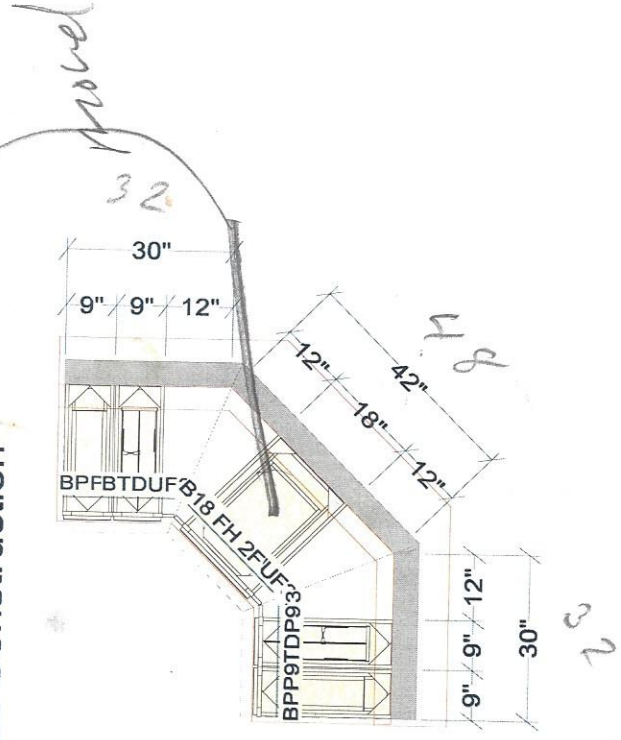

Note: This drawing is an artistic interpretation of the general appearance of the design. It is not meant to be an exact rendition.

Designed: 7/21/2021
Printed: 12/11/2021

81400481

All

Drawing #: 1

147

146

American Woodmark
 Garner Painted Boulder / Stone
 All Plywood Construction

All dimensions size designations given are subject to verification on job site and adjustment to fit job conditions.

This is an original design and must not be released or copied unless applicable fee has been paid or job order placed.

Designed: 7/21/2021
 Printed: 12/11/2021

81400481

All

Drawing #: 1 No Scale.

Shawn O'Donoghue
398-2112

3708 Roof
Hardy Board Siding

Vanilla latte - extra sweet

312 (2)