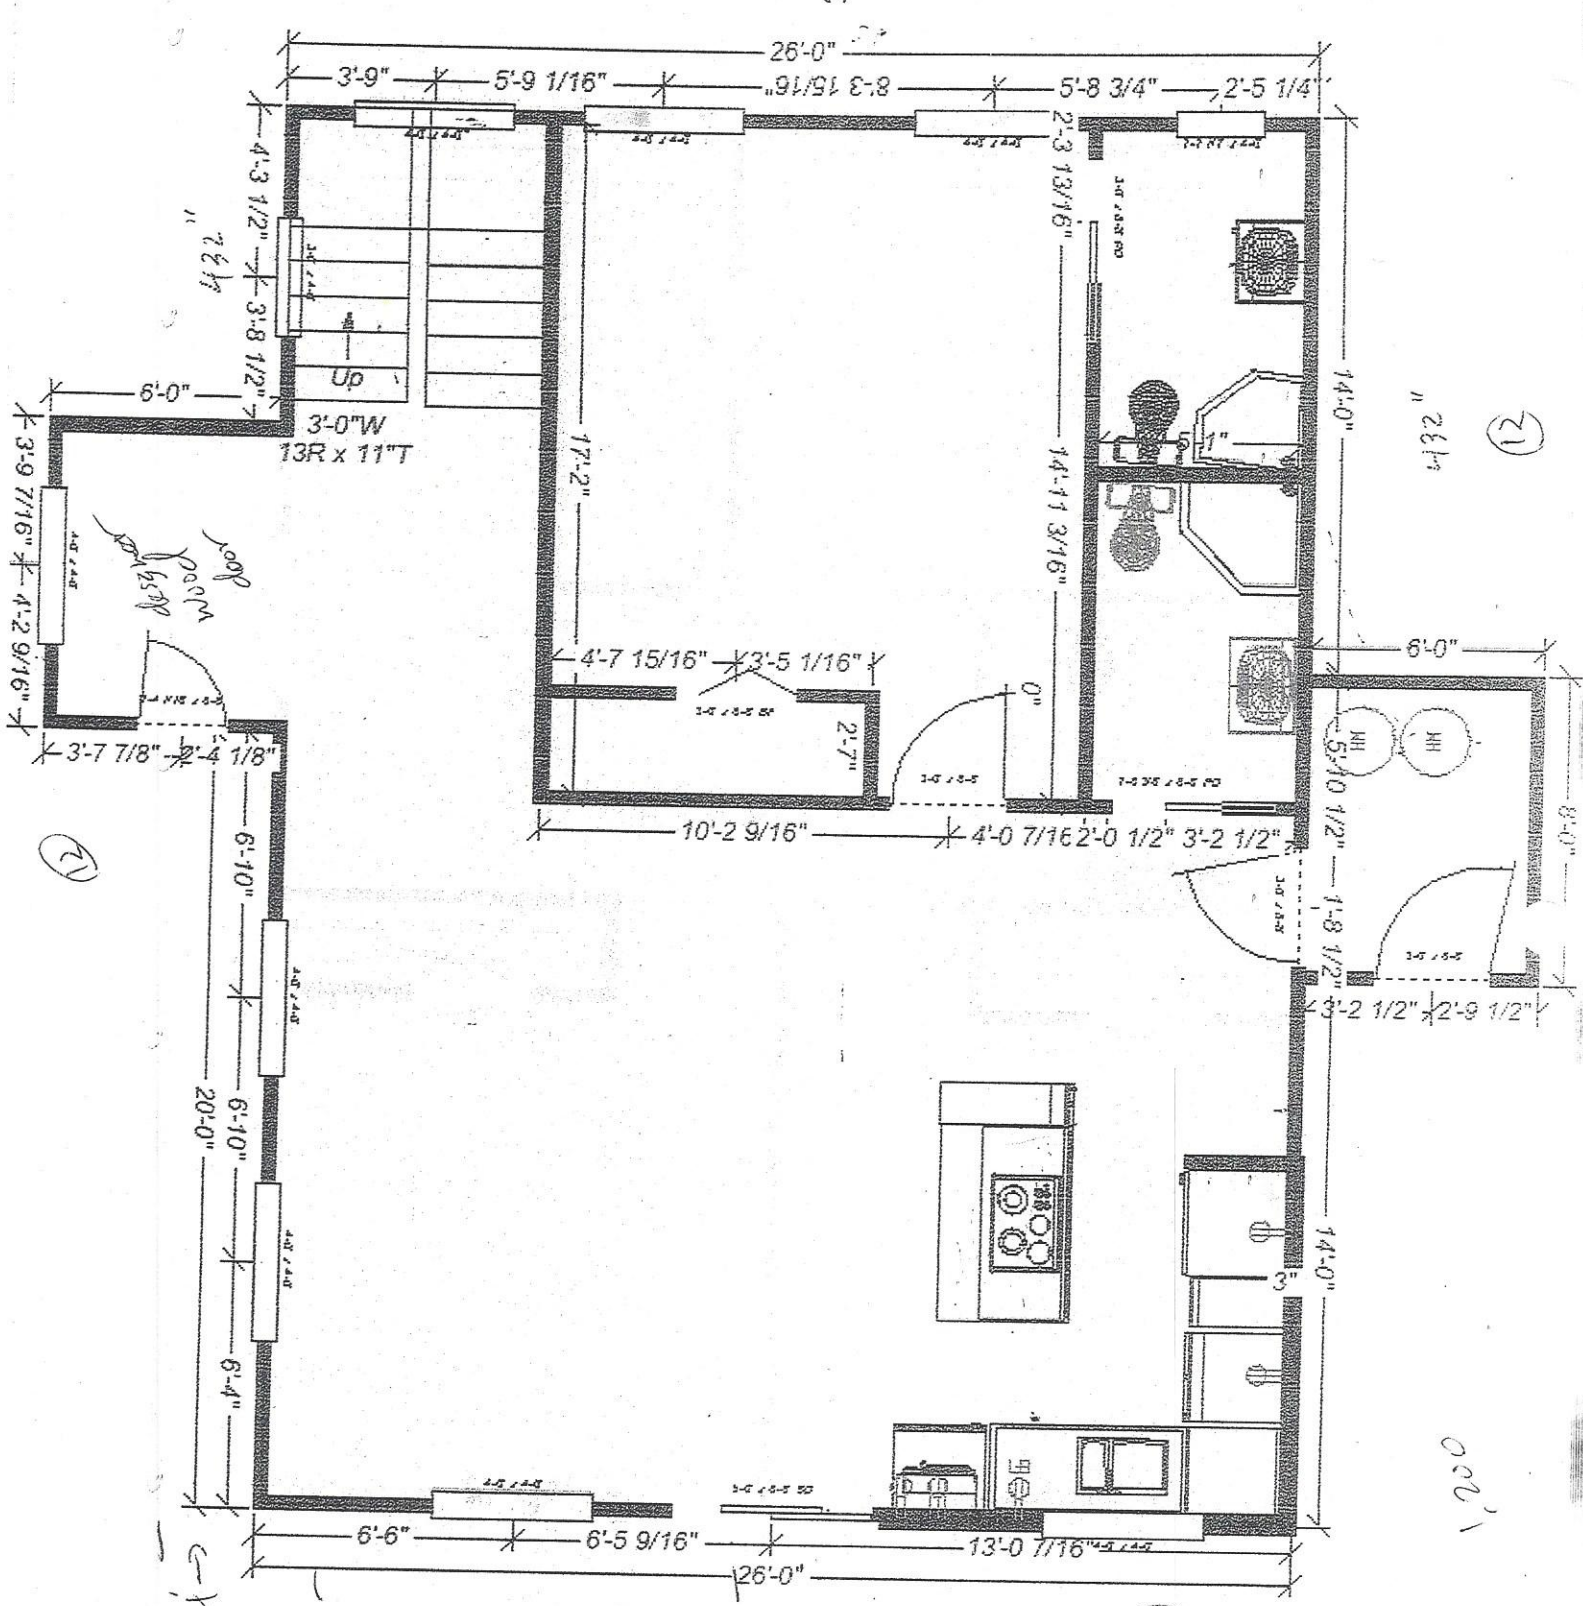

All dimensions size designations given are subject to verification on job site and adjustment to fit job conditions.

This is an original design and must not be released or copied unless applicable fee has been paid or job order placed.

Designed: 7/21/2021
 Printed: 12/11/2021

81400481

All

Drawing #: 1 No Scale.

Shawn O'Donoghue
398-2112

3708 Roof
Hardy Board Siding

Vanilla latte - extra sweet

312 (2)

284 (12)

(12)

0001

312 (2)

001 - 501 am q

001

1221

001