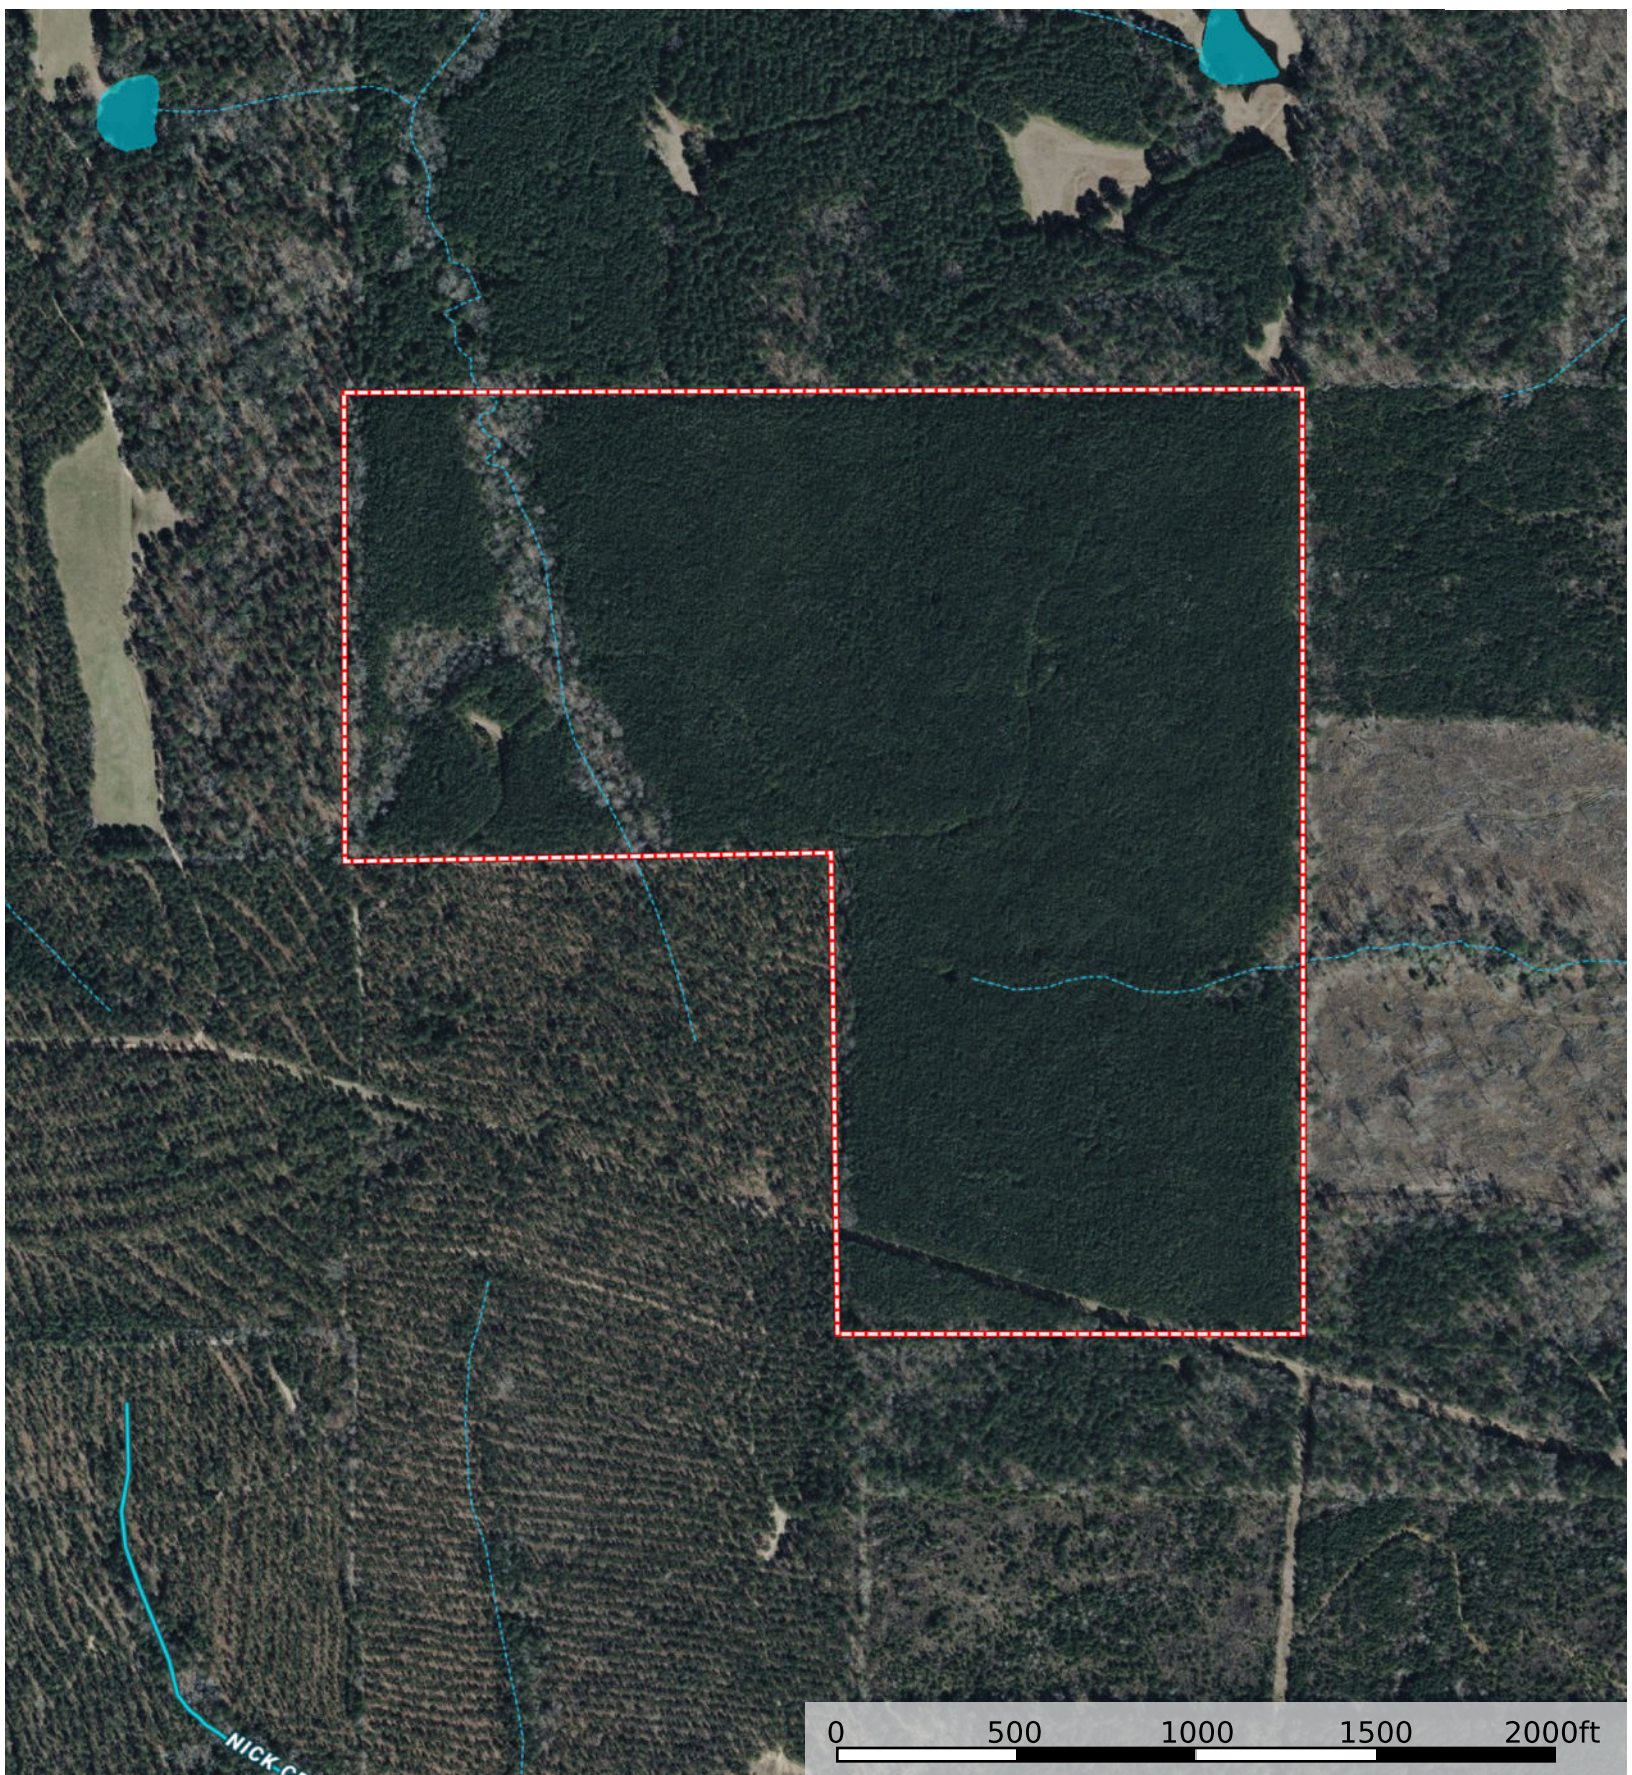

Bennett Place - J.S. Nolen Estate
Claiborne Parish, Louisiana, 120 AC +/-

-  Boundary
-  Stream, Intermittent
-  River/Creek
-  Water Body