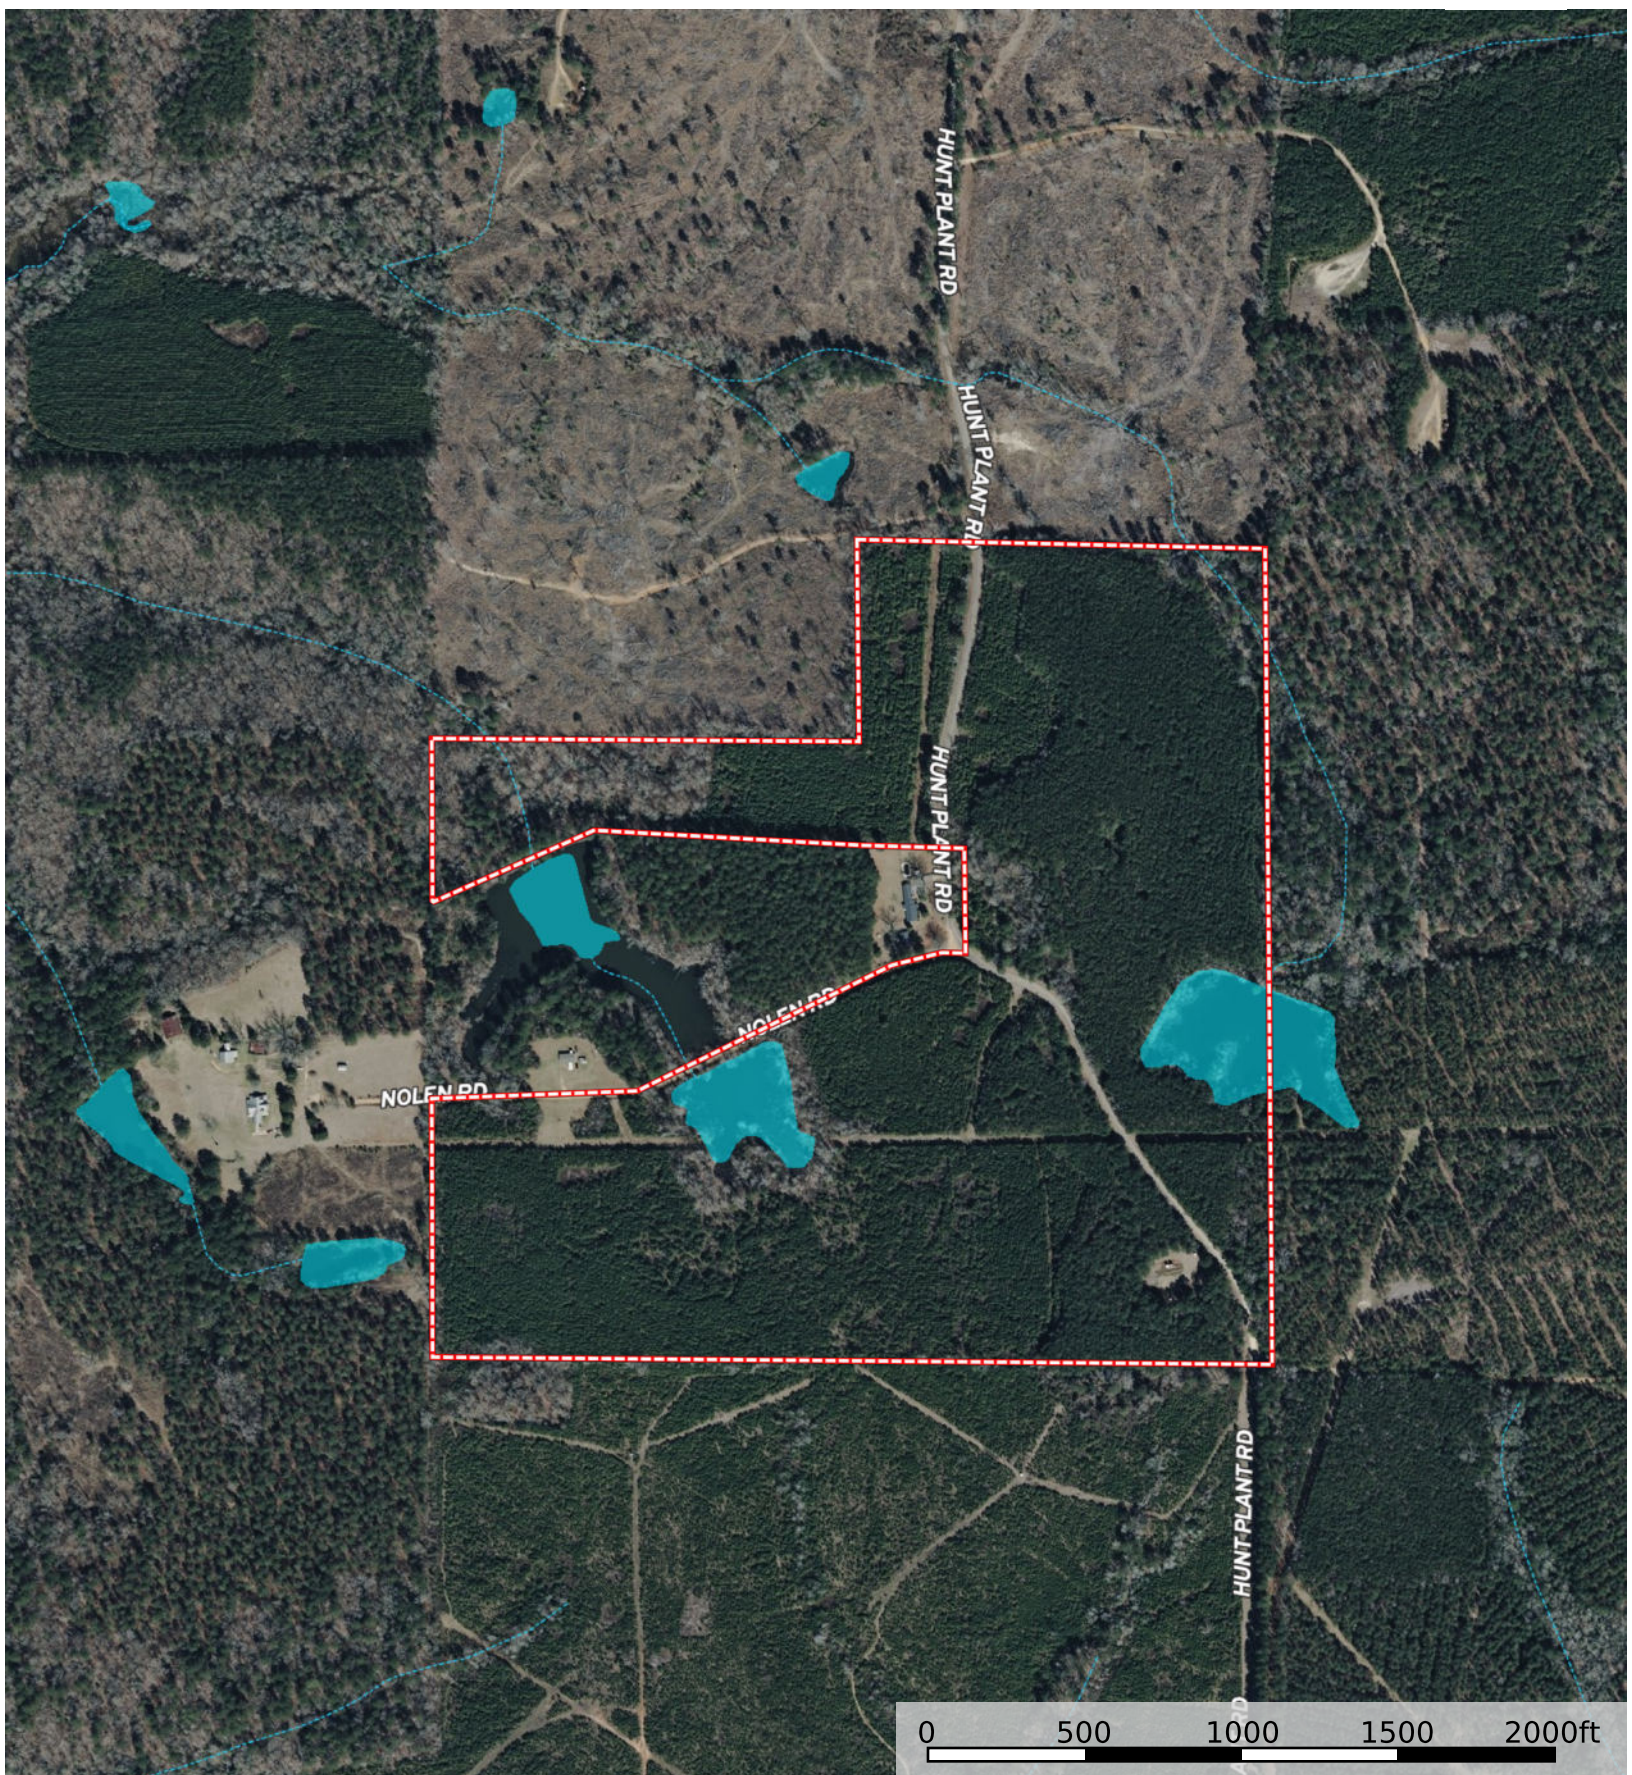

# House Place - J.S. Nolen Estate

Claiborne Parish, Louisiana, 115 AC +/-

-  Boundary
-  Stream, Intermittent
-  River/Creek
-  Water Body