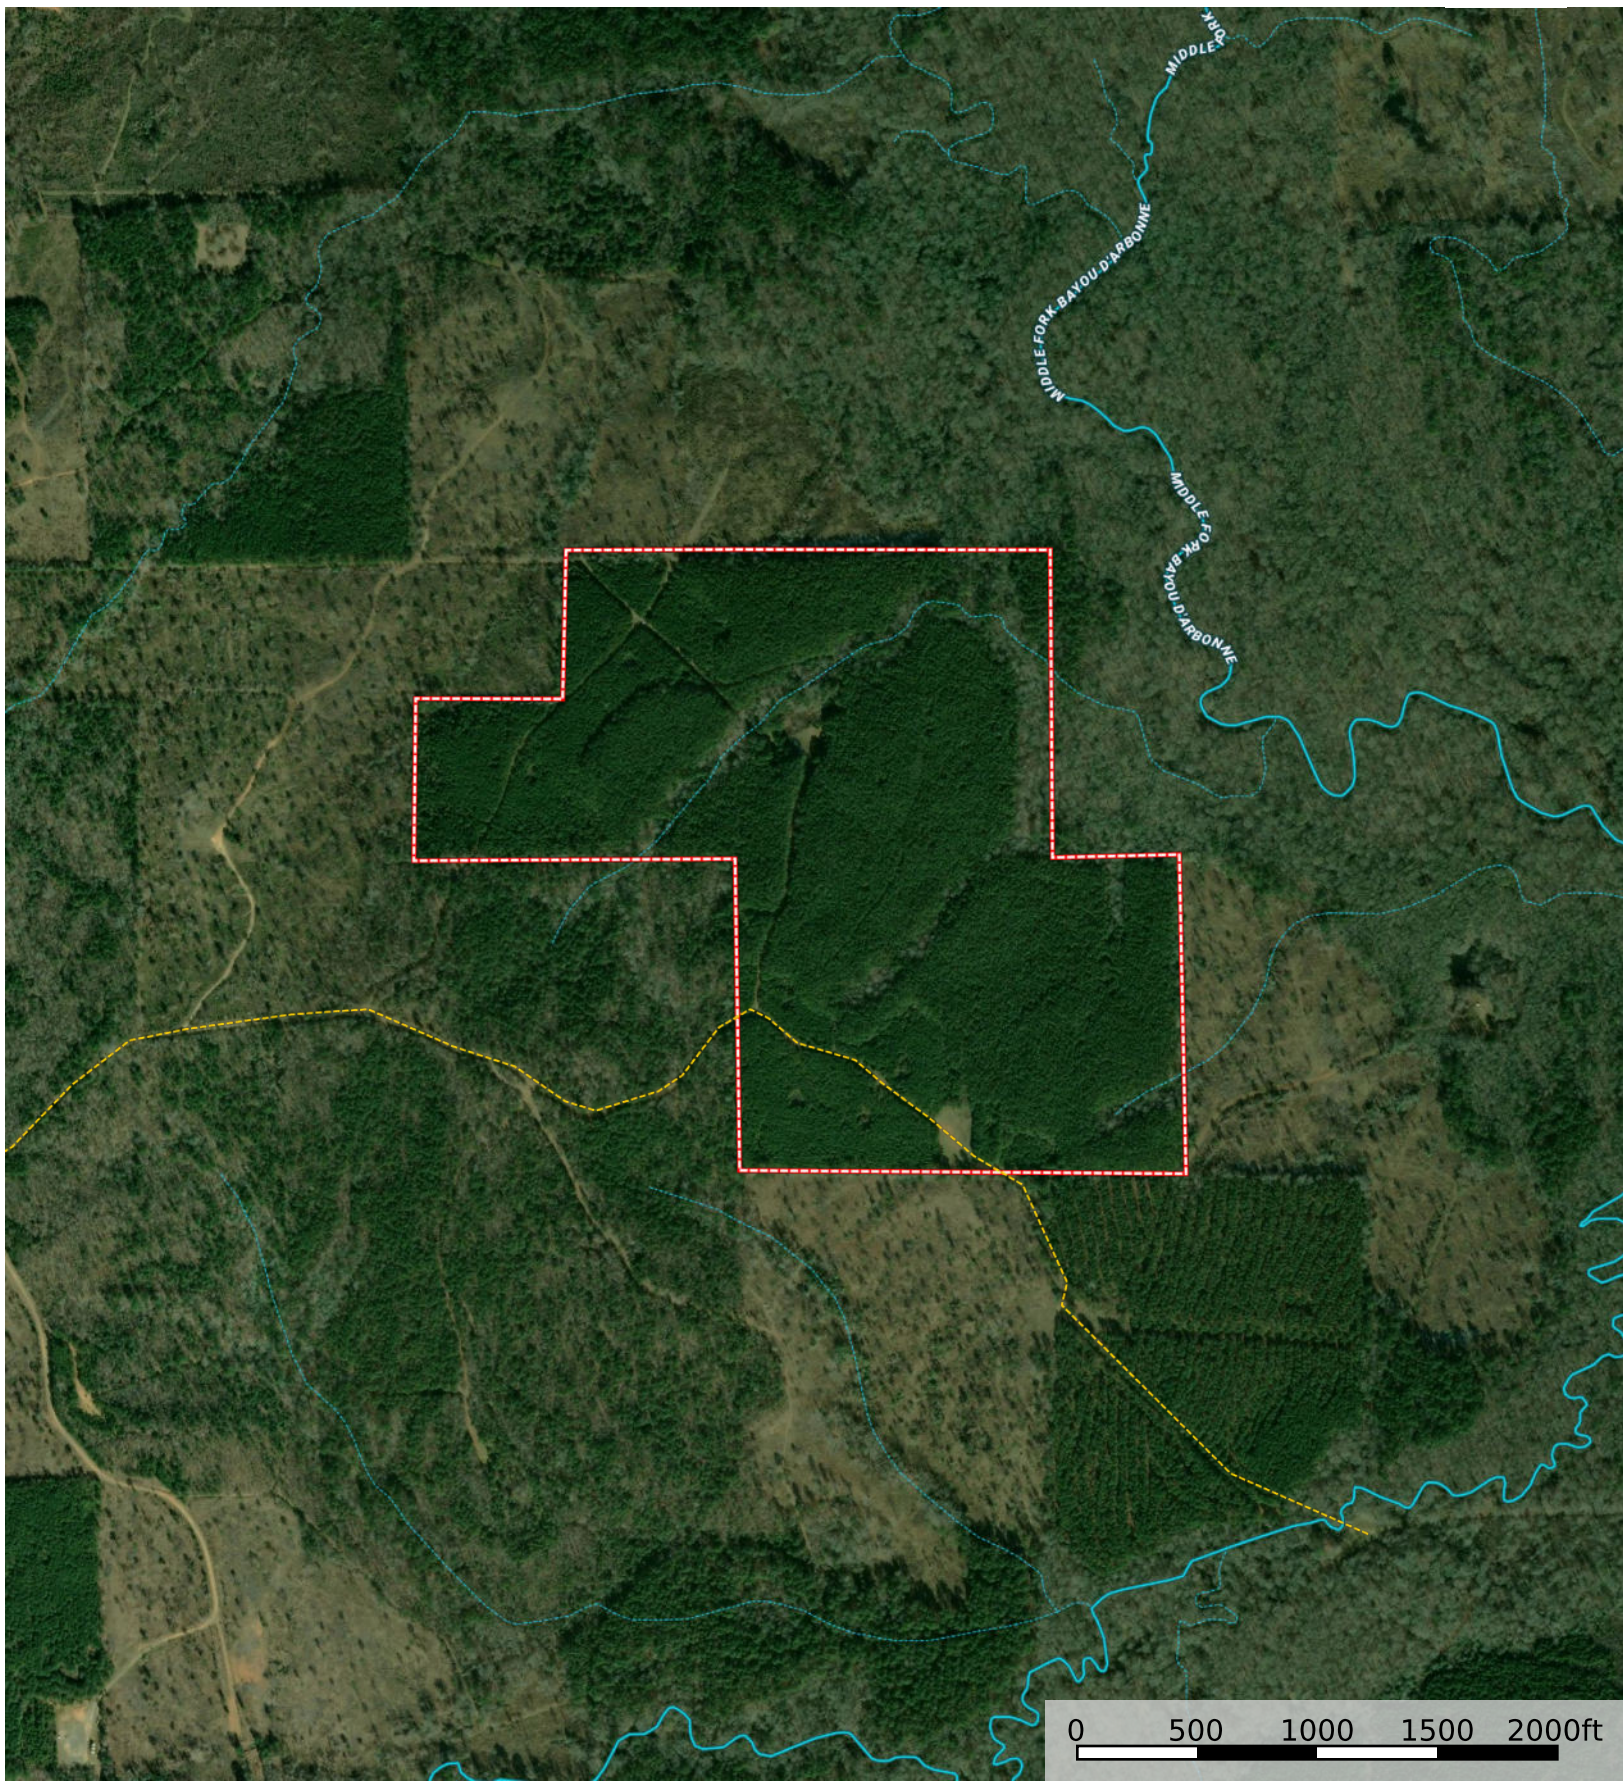

Robinson Place - J.S. Nolen Estate

Claiborne Parish, Louisiana, 126 AC +/-

- Road / Trail
- Boundary
- - - - Stream, Intermittent
- River/Creek
- Water Body