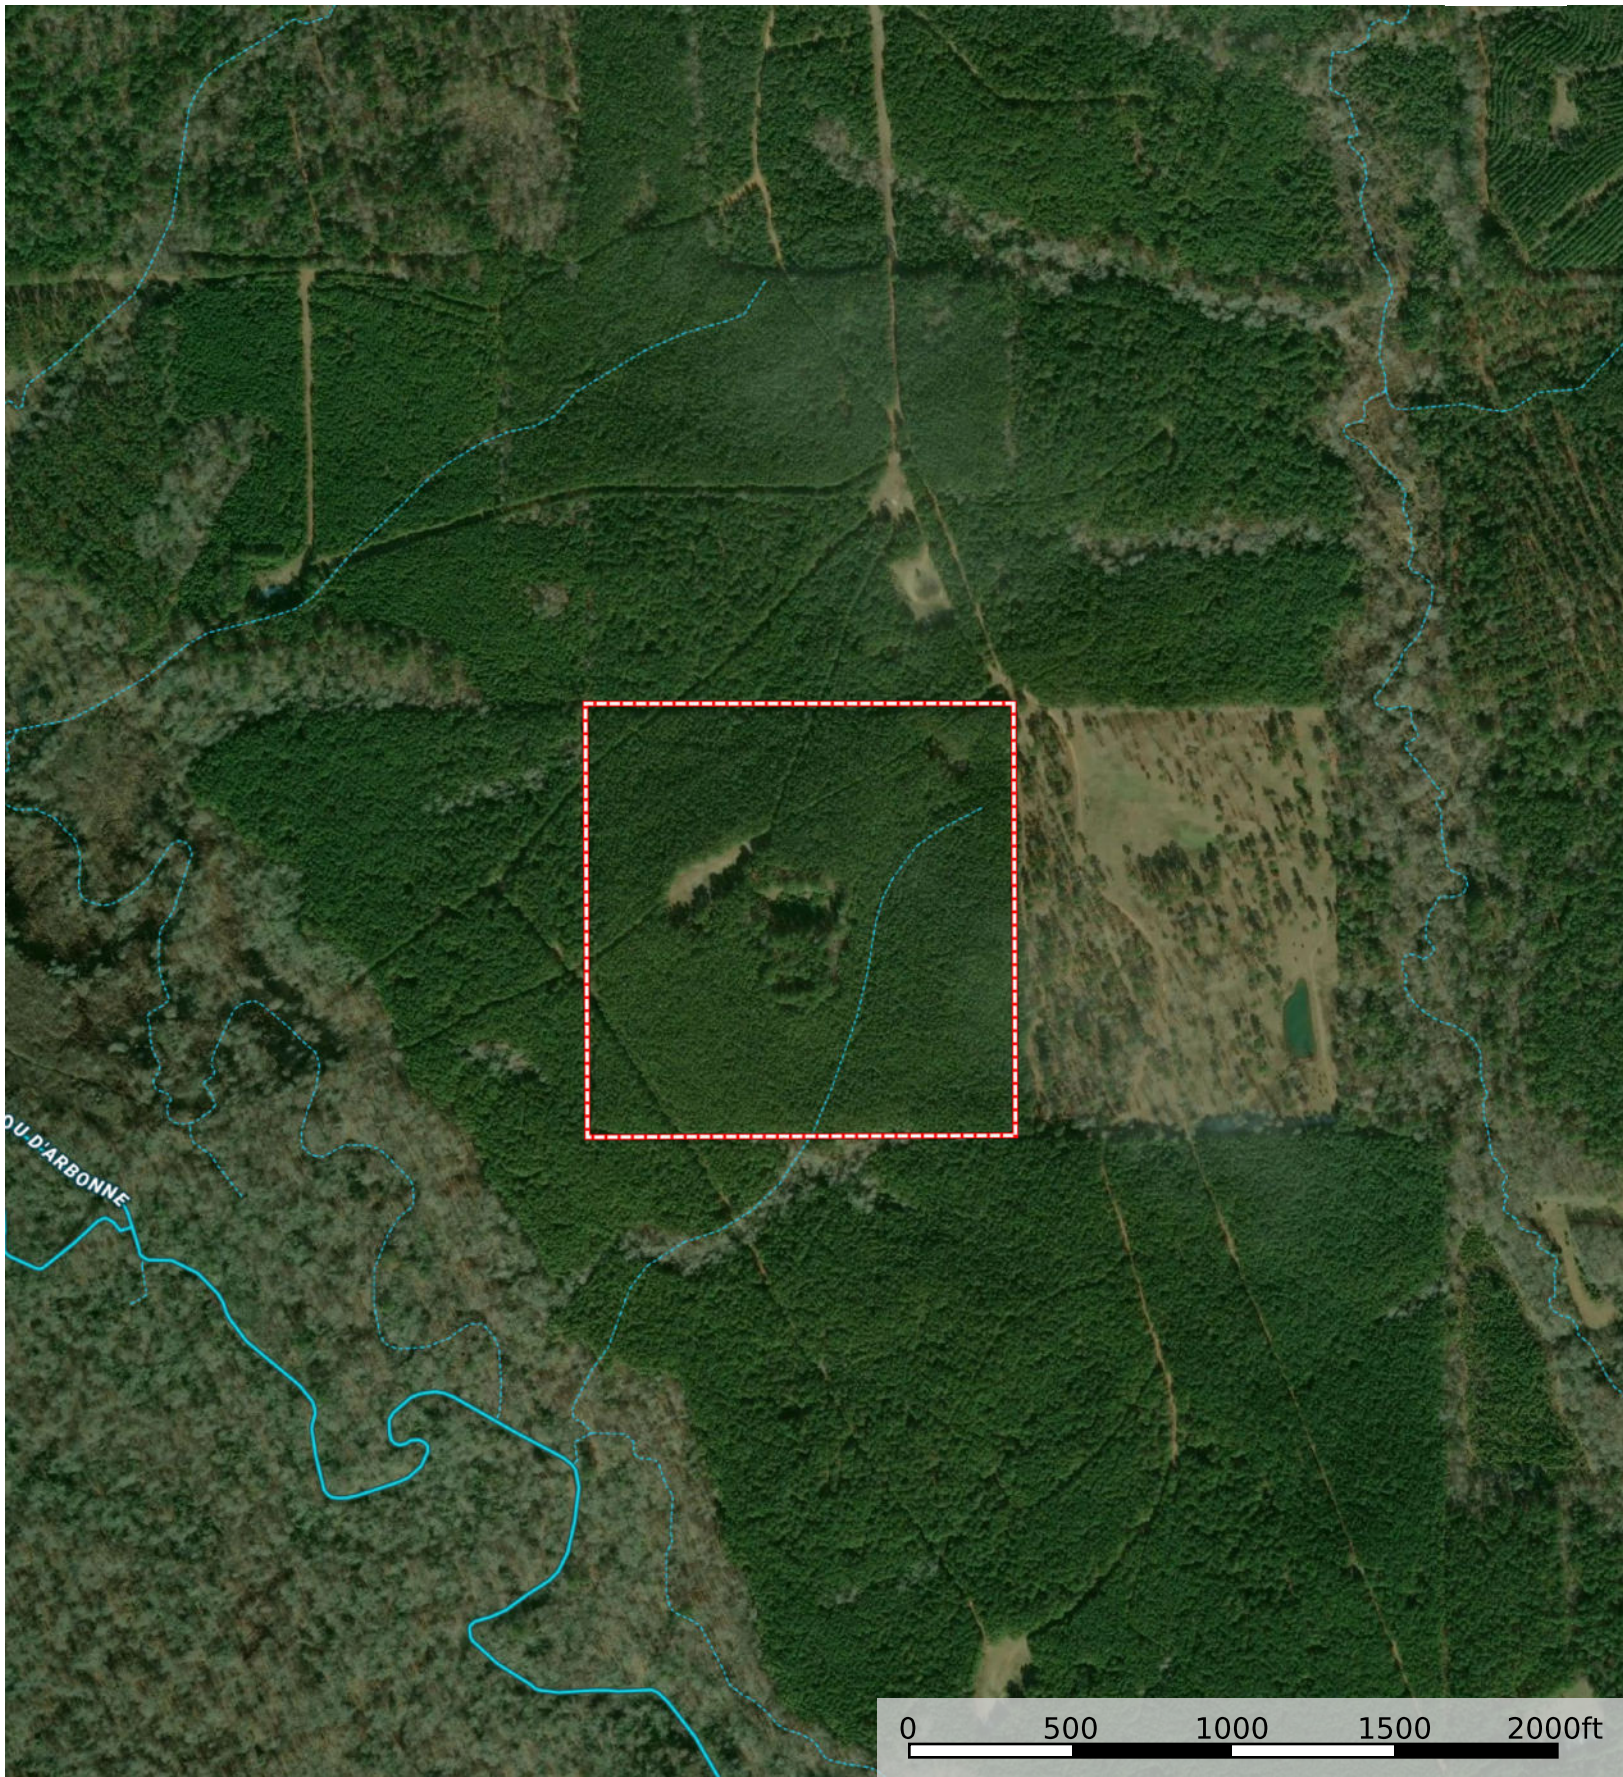

# Green Place

Claiborne Parish, Louisiana, 40 AC +/-

 Boundary     Stream, Intermittent     River/Creek     Water Body