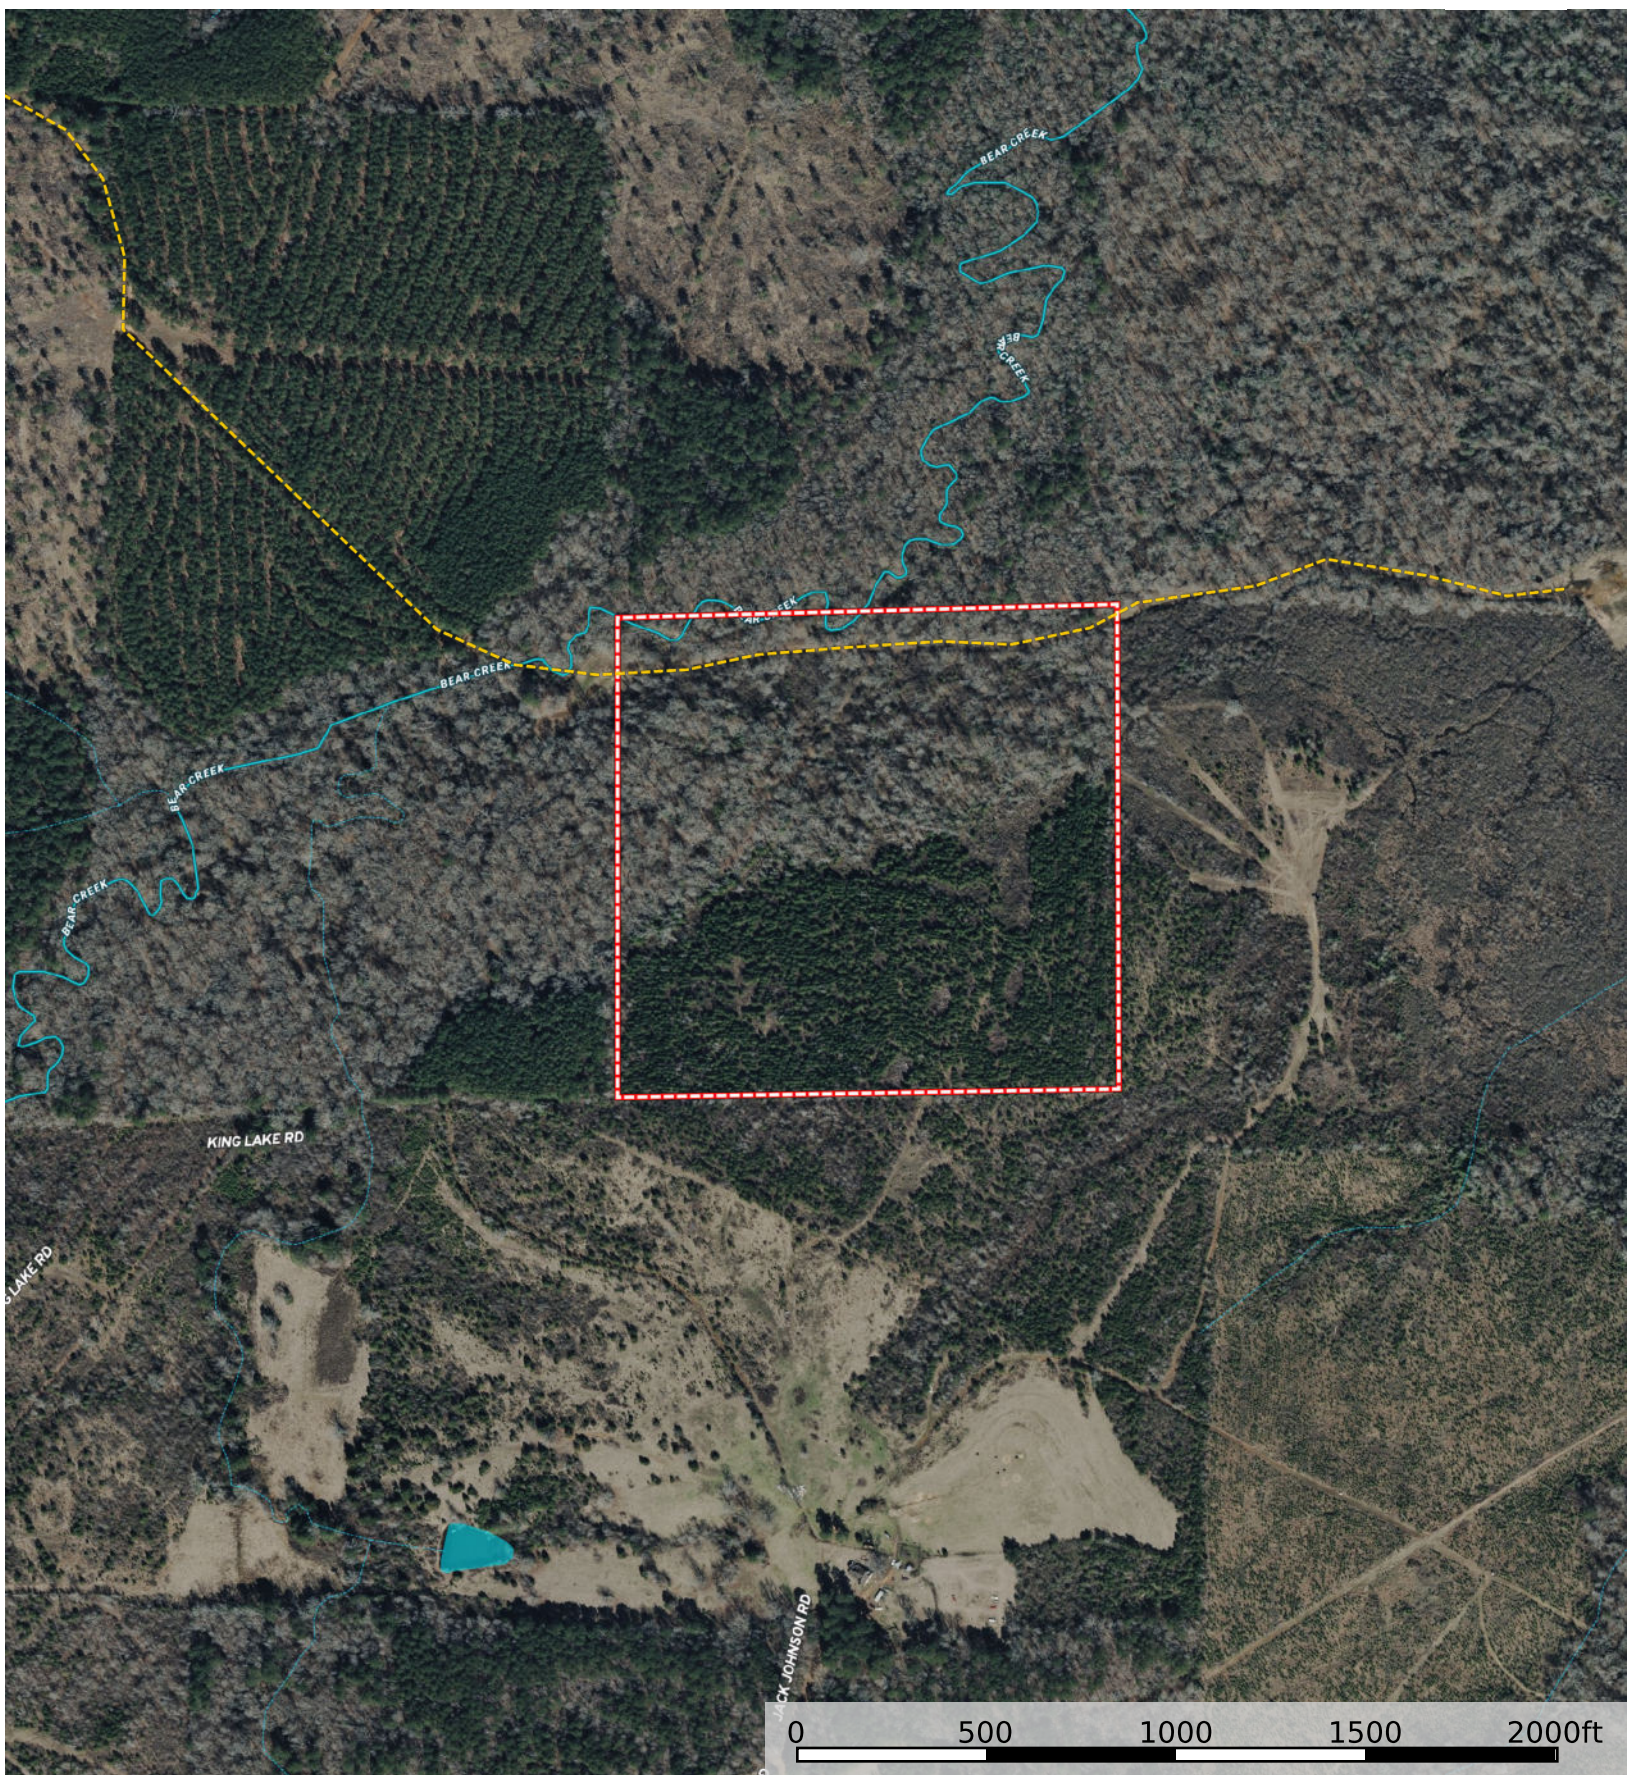

The Hill - J.S. Nolen Estate

Claiborne Parish, Louisiana, 40 AC +/-

- Road / Trail
- Boundary
- .-.- Stream, Intermittent
- River/Creek
- Water Body