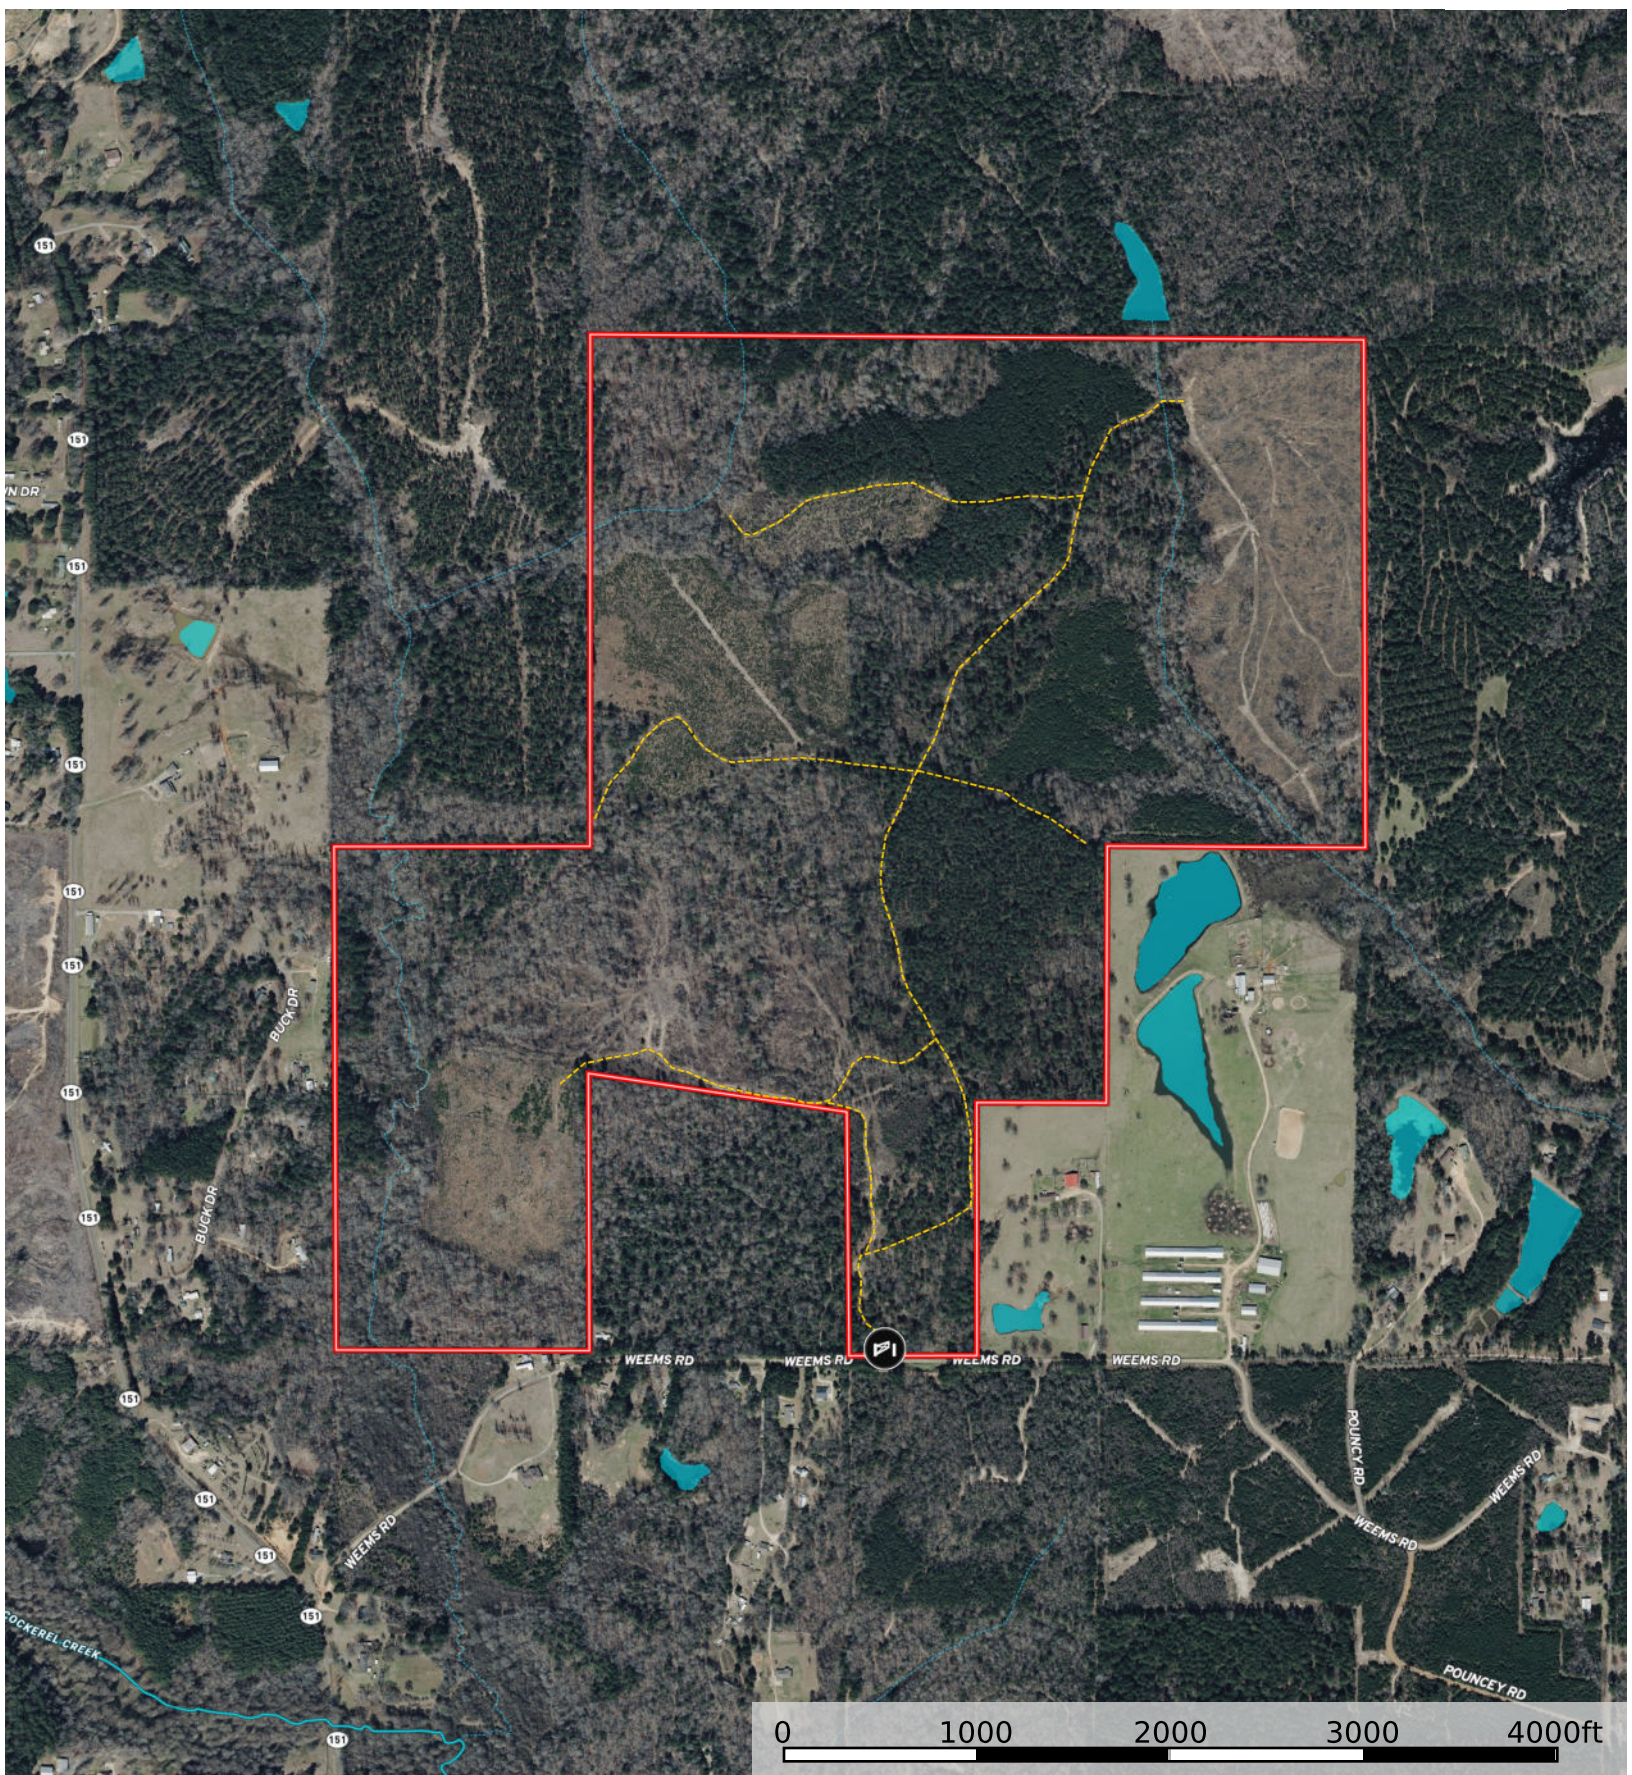

Ellis Timber Estate

Union Parish, Louisiana, 420 AC +/-

Gate Road / Trail Boundary Stream, Intermittent River/Creek Water Body