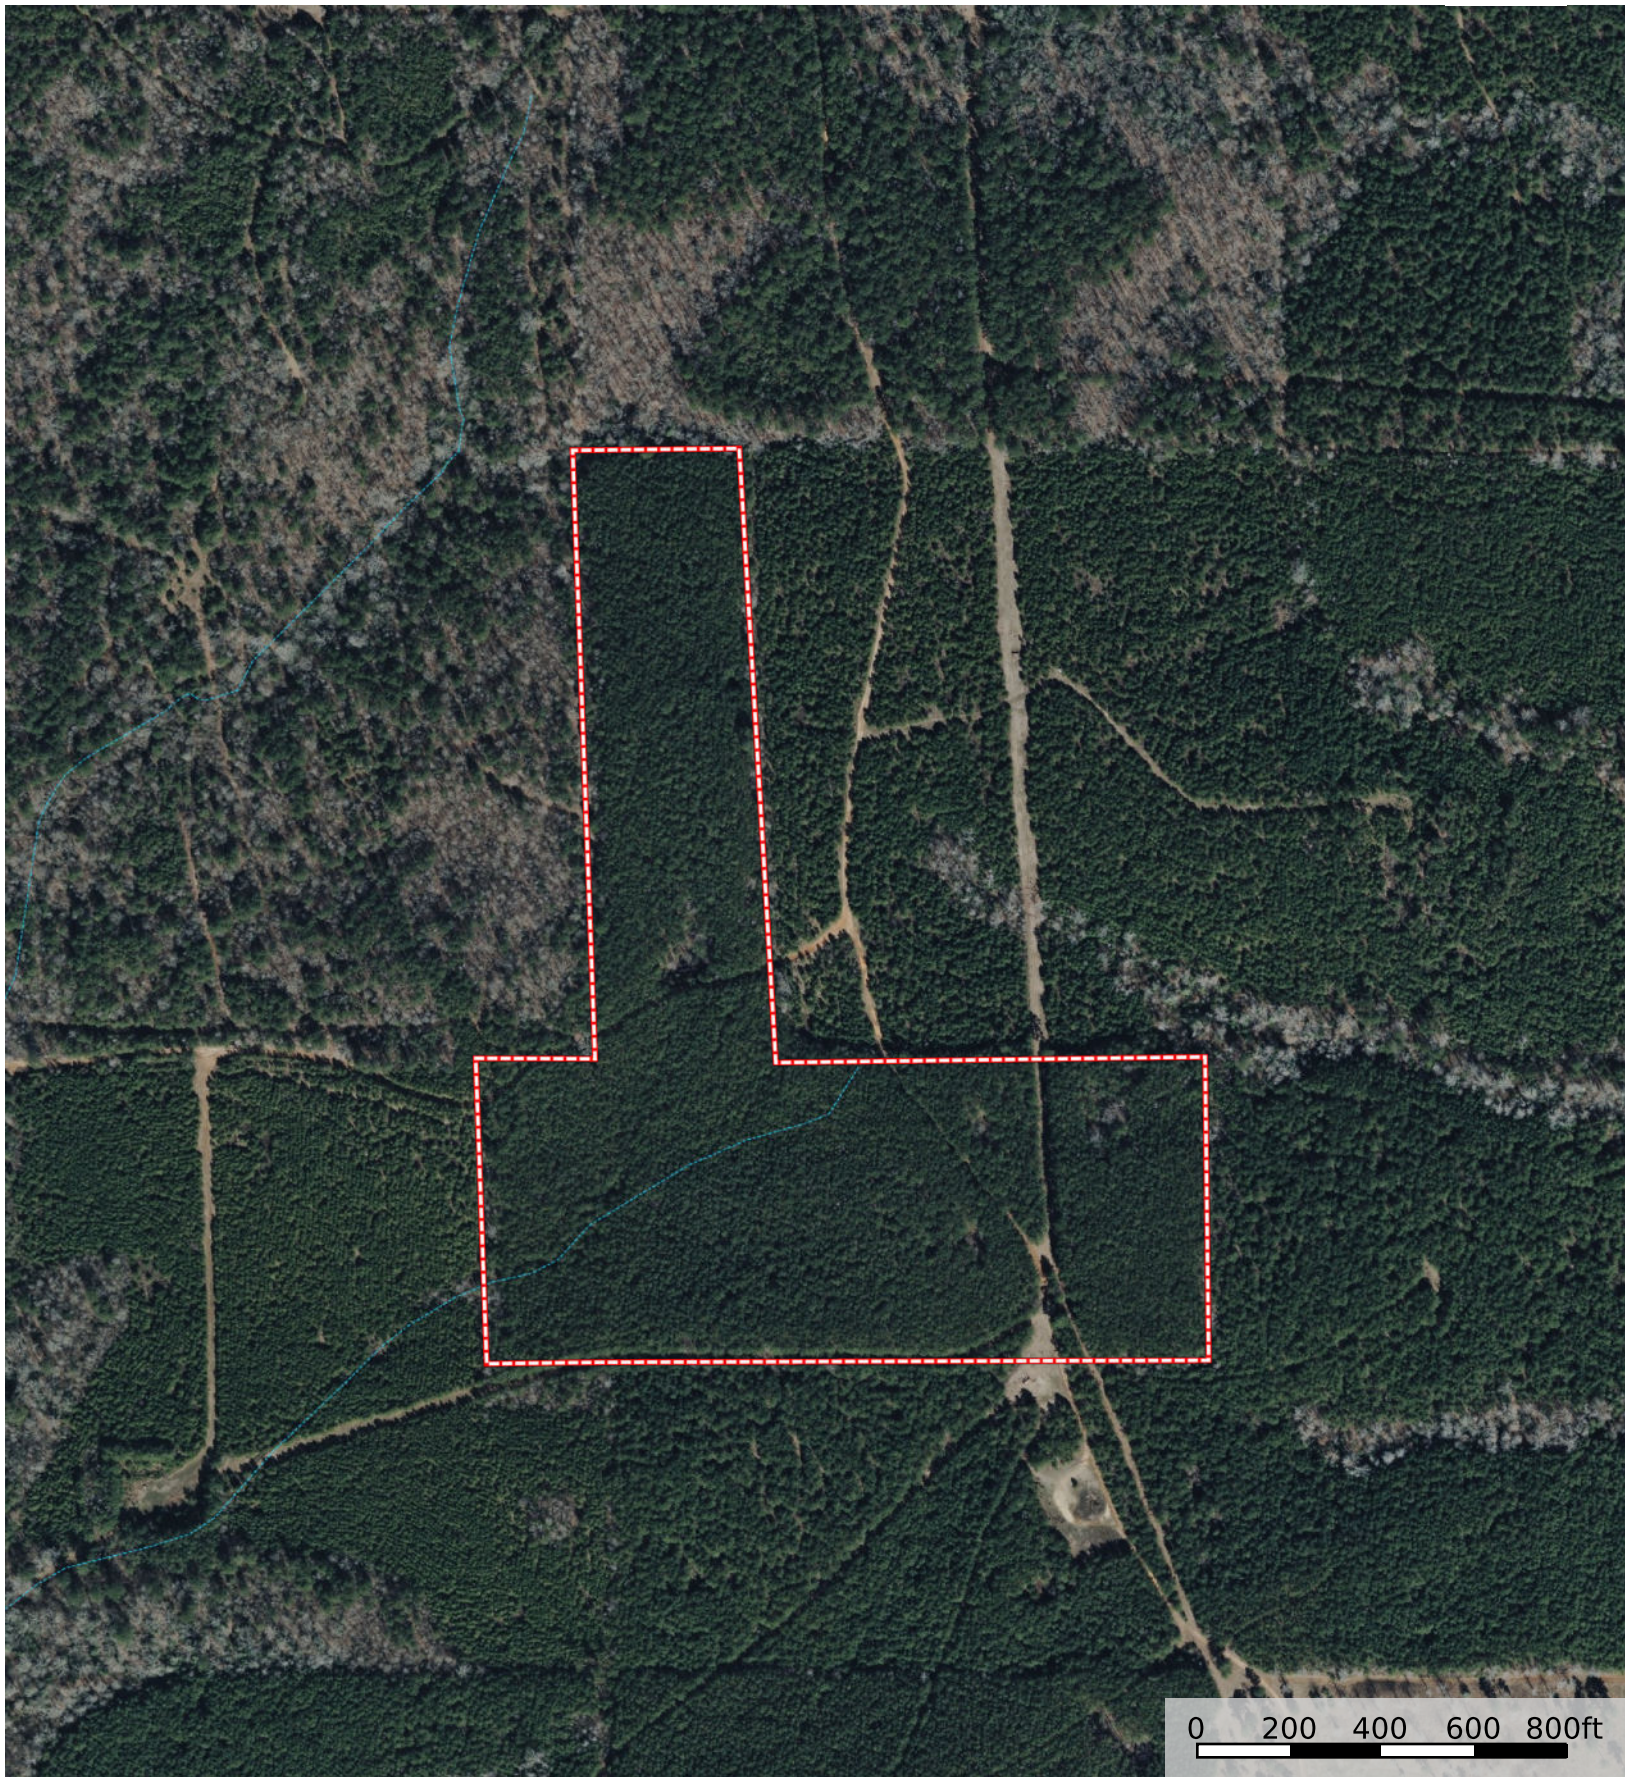

**Nolen Estate - J.S Nolen Estate**  
Claiborne Parish, Louisiana, 36 AC +/-

-  Boundary
-  Stream, Intermittent
-  River/Creek
-  Water Body