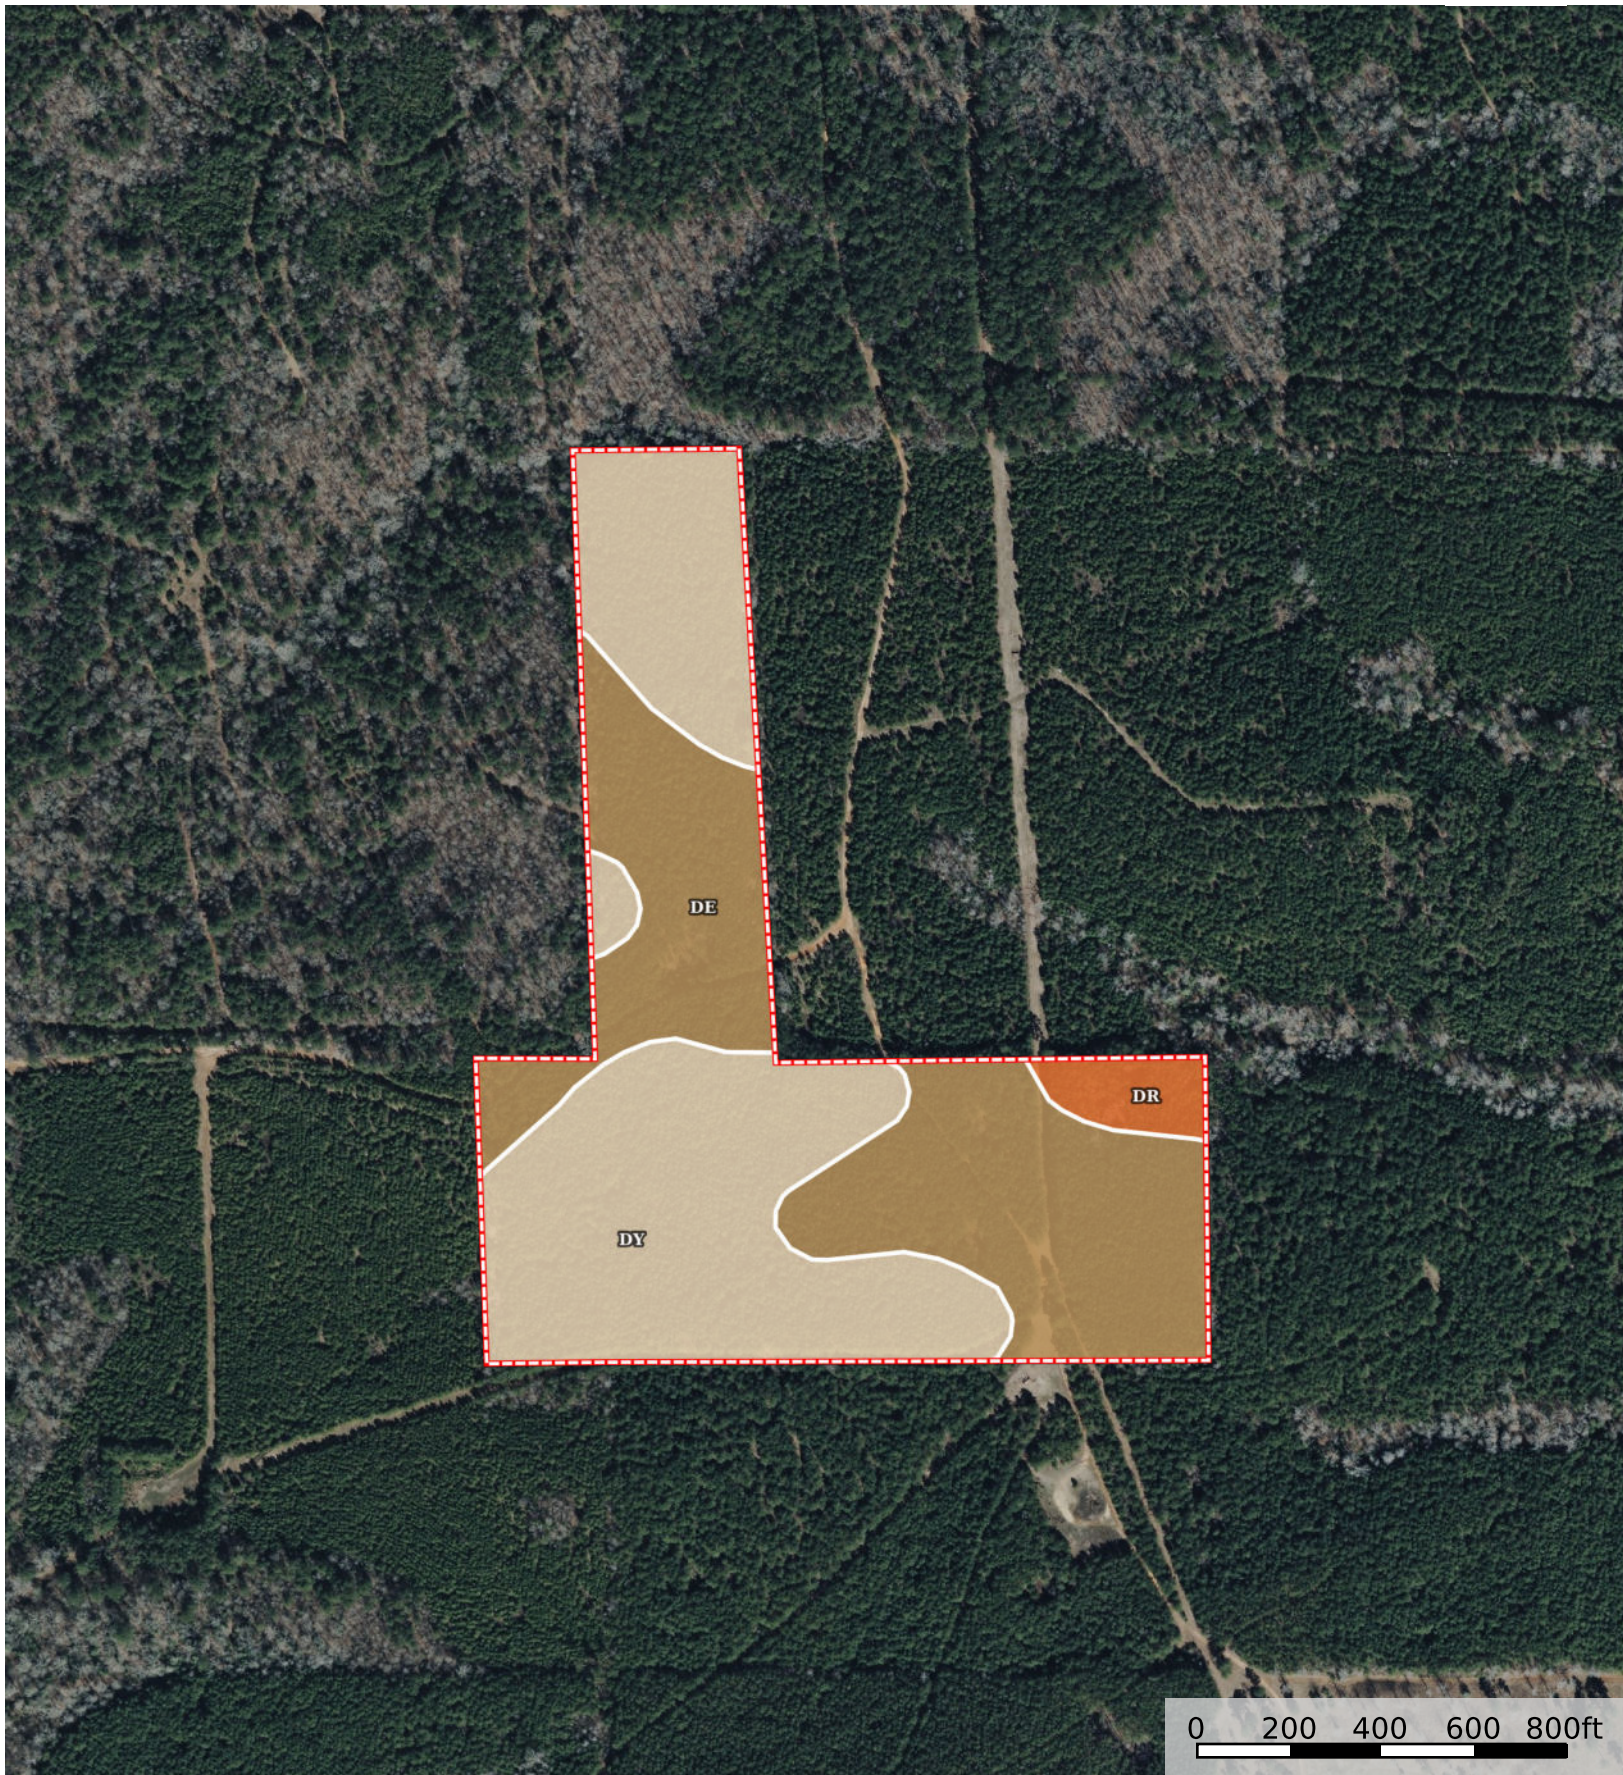

Nolen Estate - J.S Nolen Estate
Claiborne Parish, Louisiana, 36 AC +/-

 Boundary

Boundary 35.28 ac

SOIL CODE	SOIL DESCRIPTION	ACRES	%	CPI	NCCPI	CAP
Dy	Darley-Sacul complex, 12 to 30 percent slopes	18.21	51.63	0	54	6e
De	Darley gravelly loamy fine sand, 1 to 5 percent slopes	15.82	44.85	0	69	3e
Dr	Darley gravelly fine sandy loam, 5 to 12 percent slopes	1.25	3.54	0	51	6e
TOTALS		35.28(*)	100%	-	60.64	4.65

(*) Total acres may differ in the second decimal compared to the sum of each acreage soil. This is due to a round error because we only show the acres of each soil with two decimal.