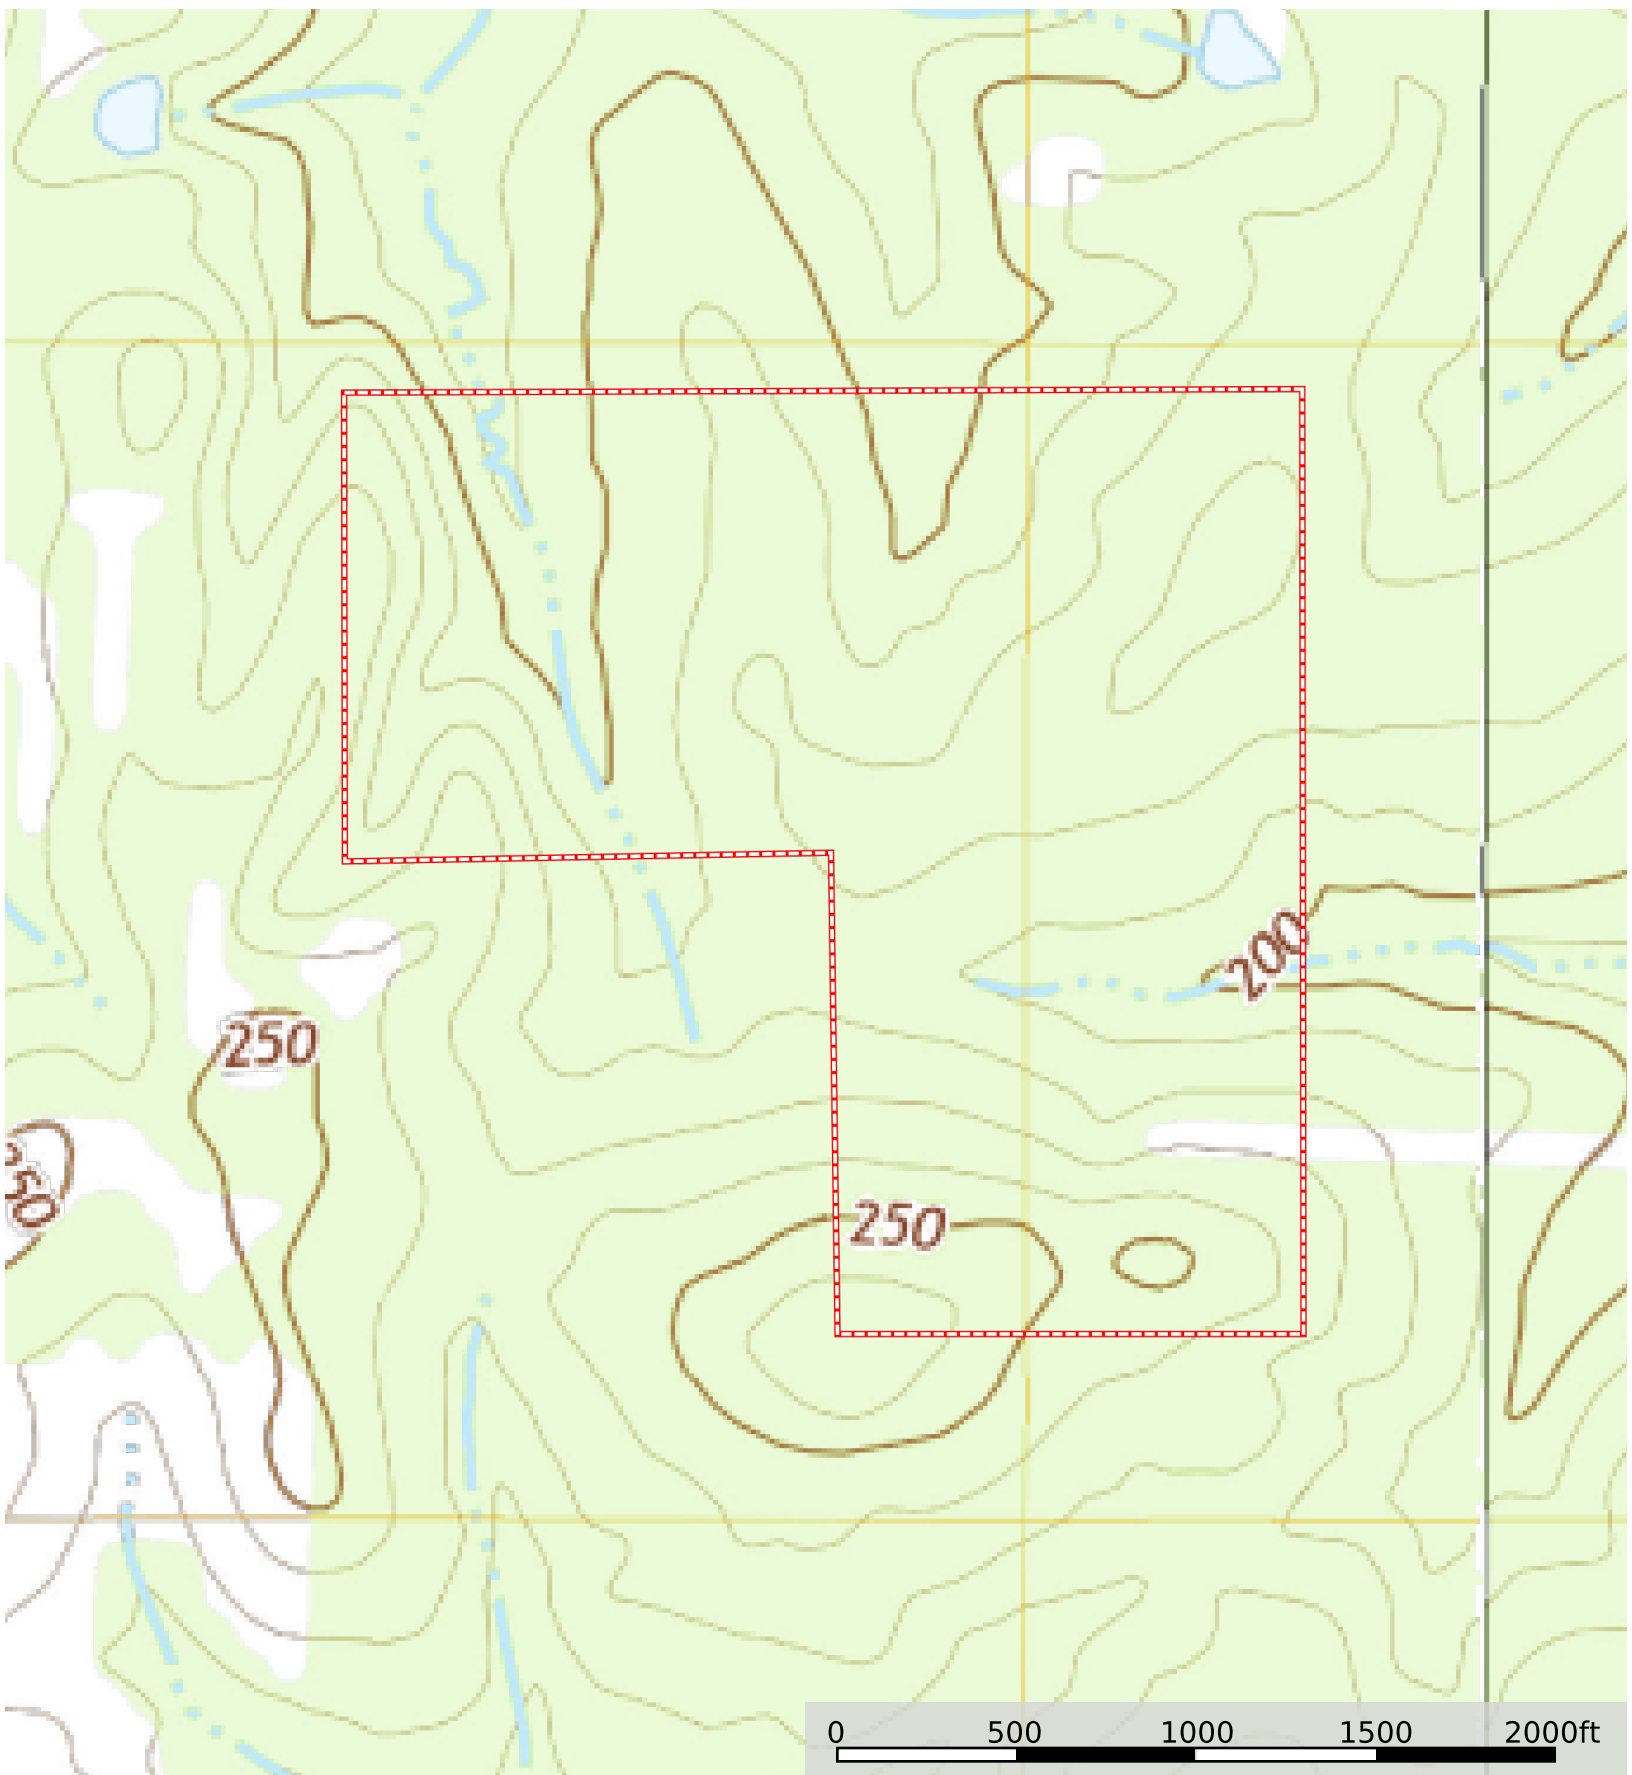

Bennett Place - J.S. Nolen Estate
Claiborne Parish, Louisiana, 120 AC +/-

 Boundary