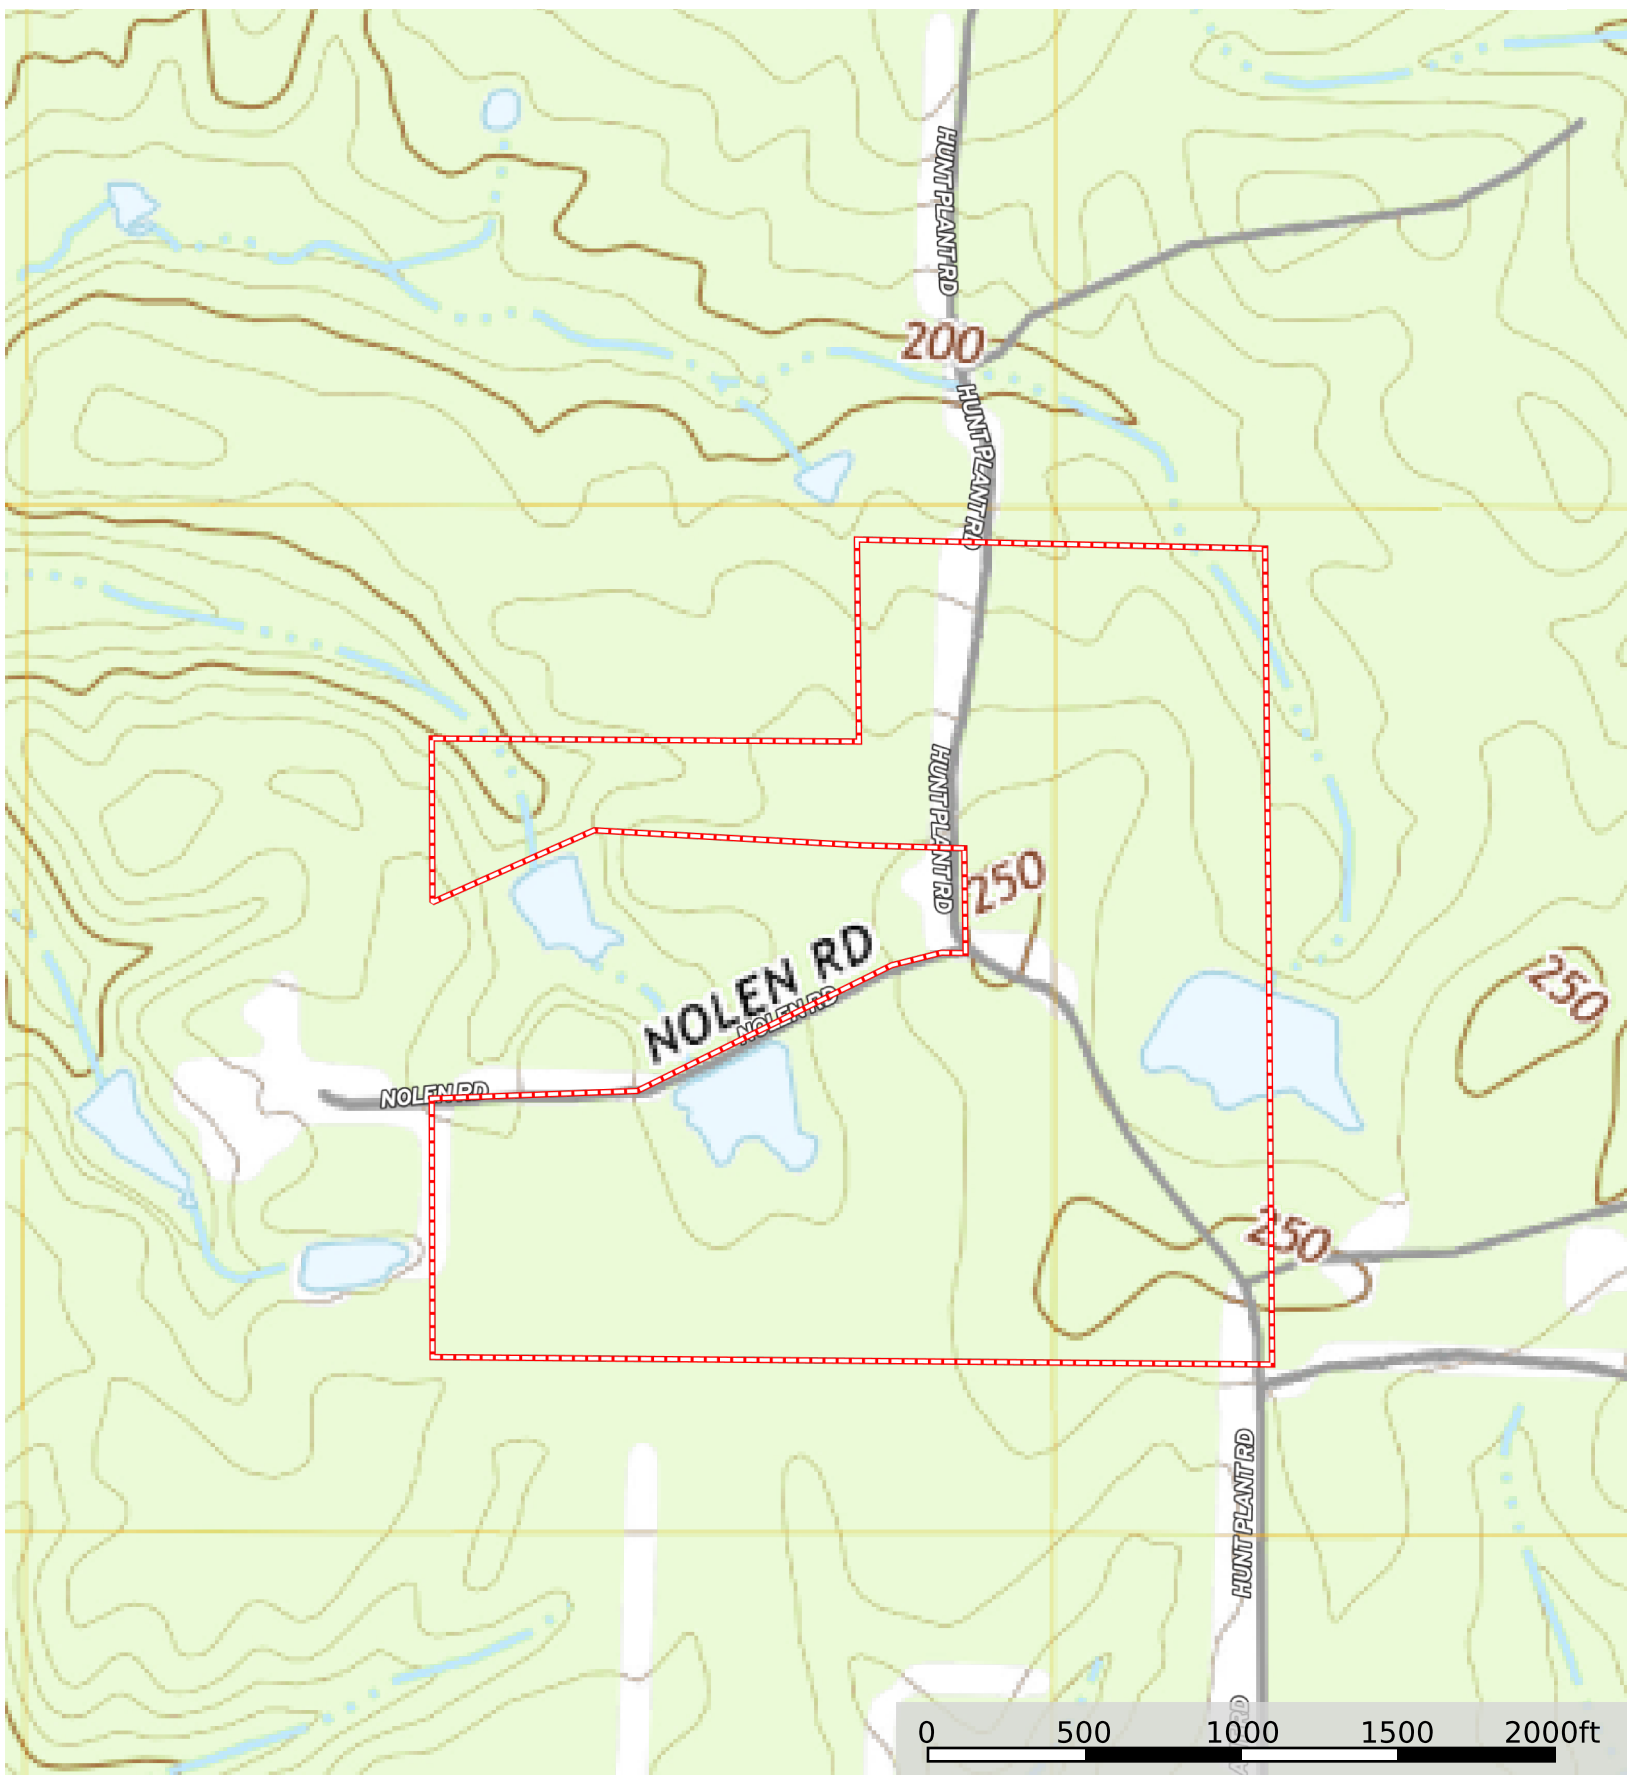

House Place - J.S. Nolen Estate
Claiborne Parish, Louisiana, 115 AC +/-

 Boundary