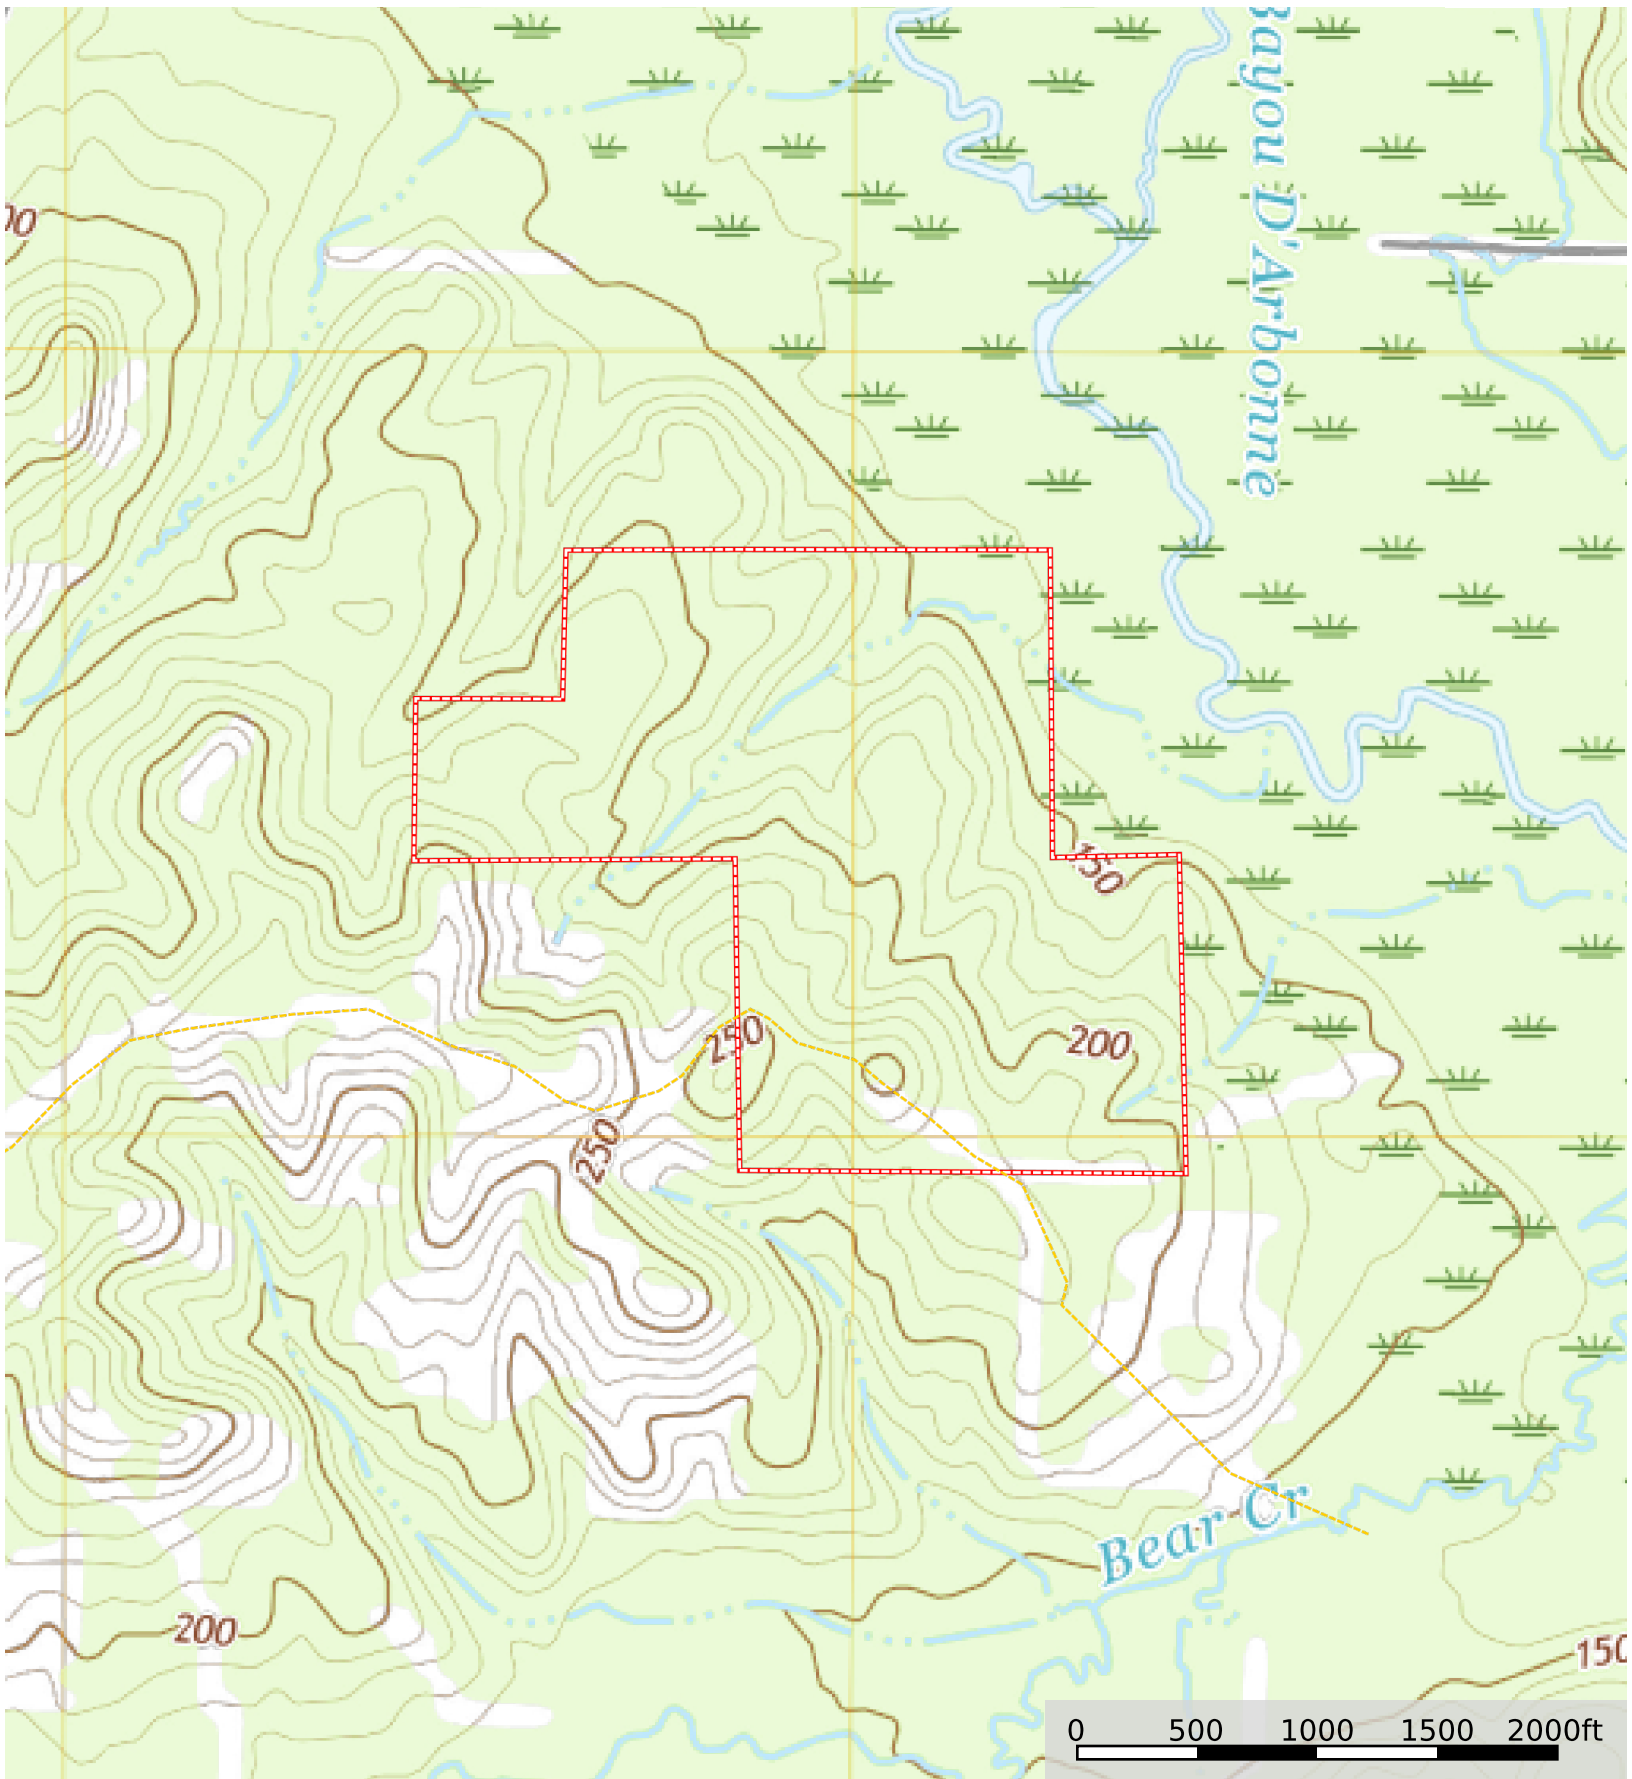

Robinson Place - J.S. Nolen Estate
Claiborne Parish, Louisiana, 126 AC +/-

--- Road / Trail □ Boundary