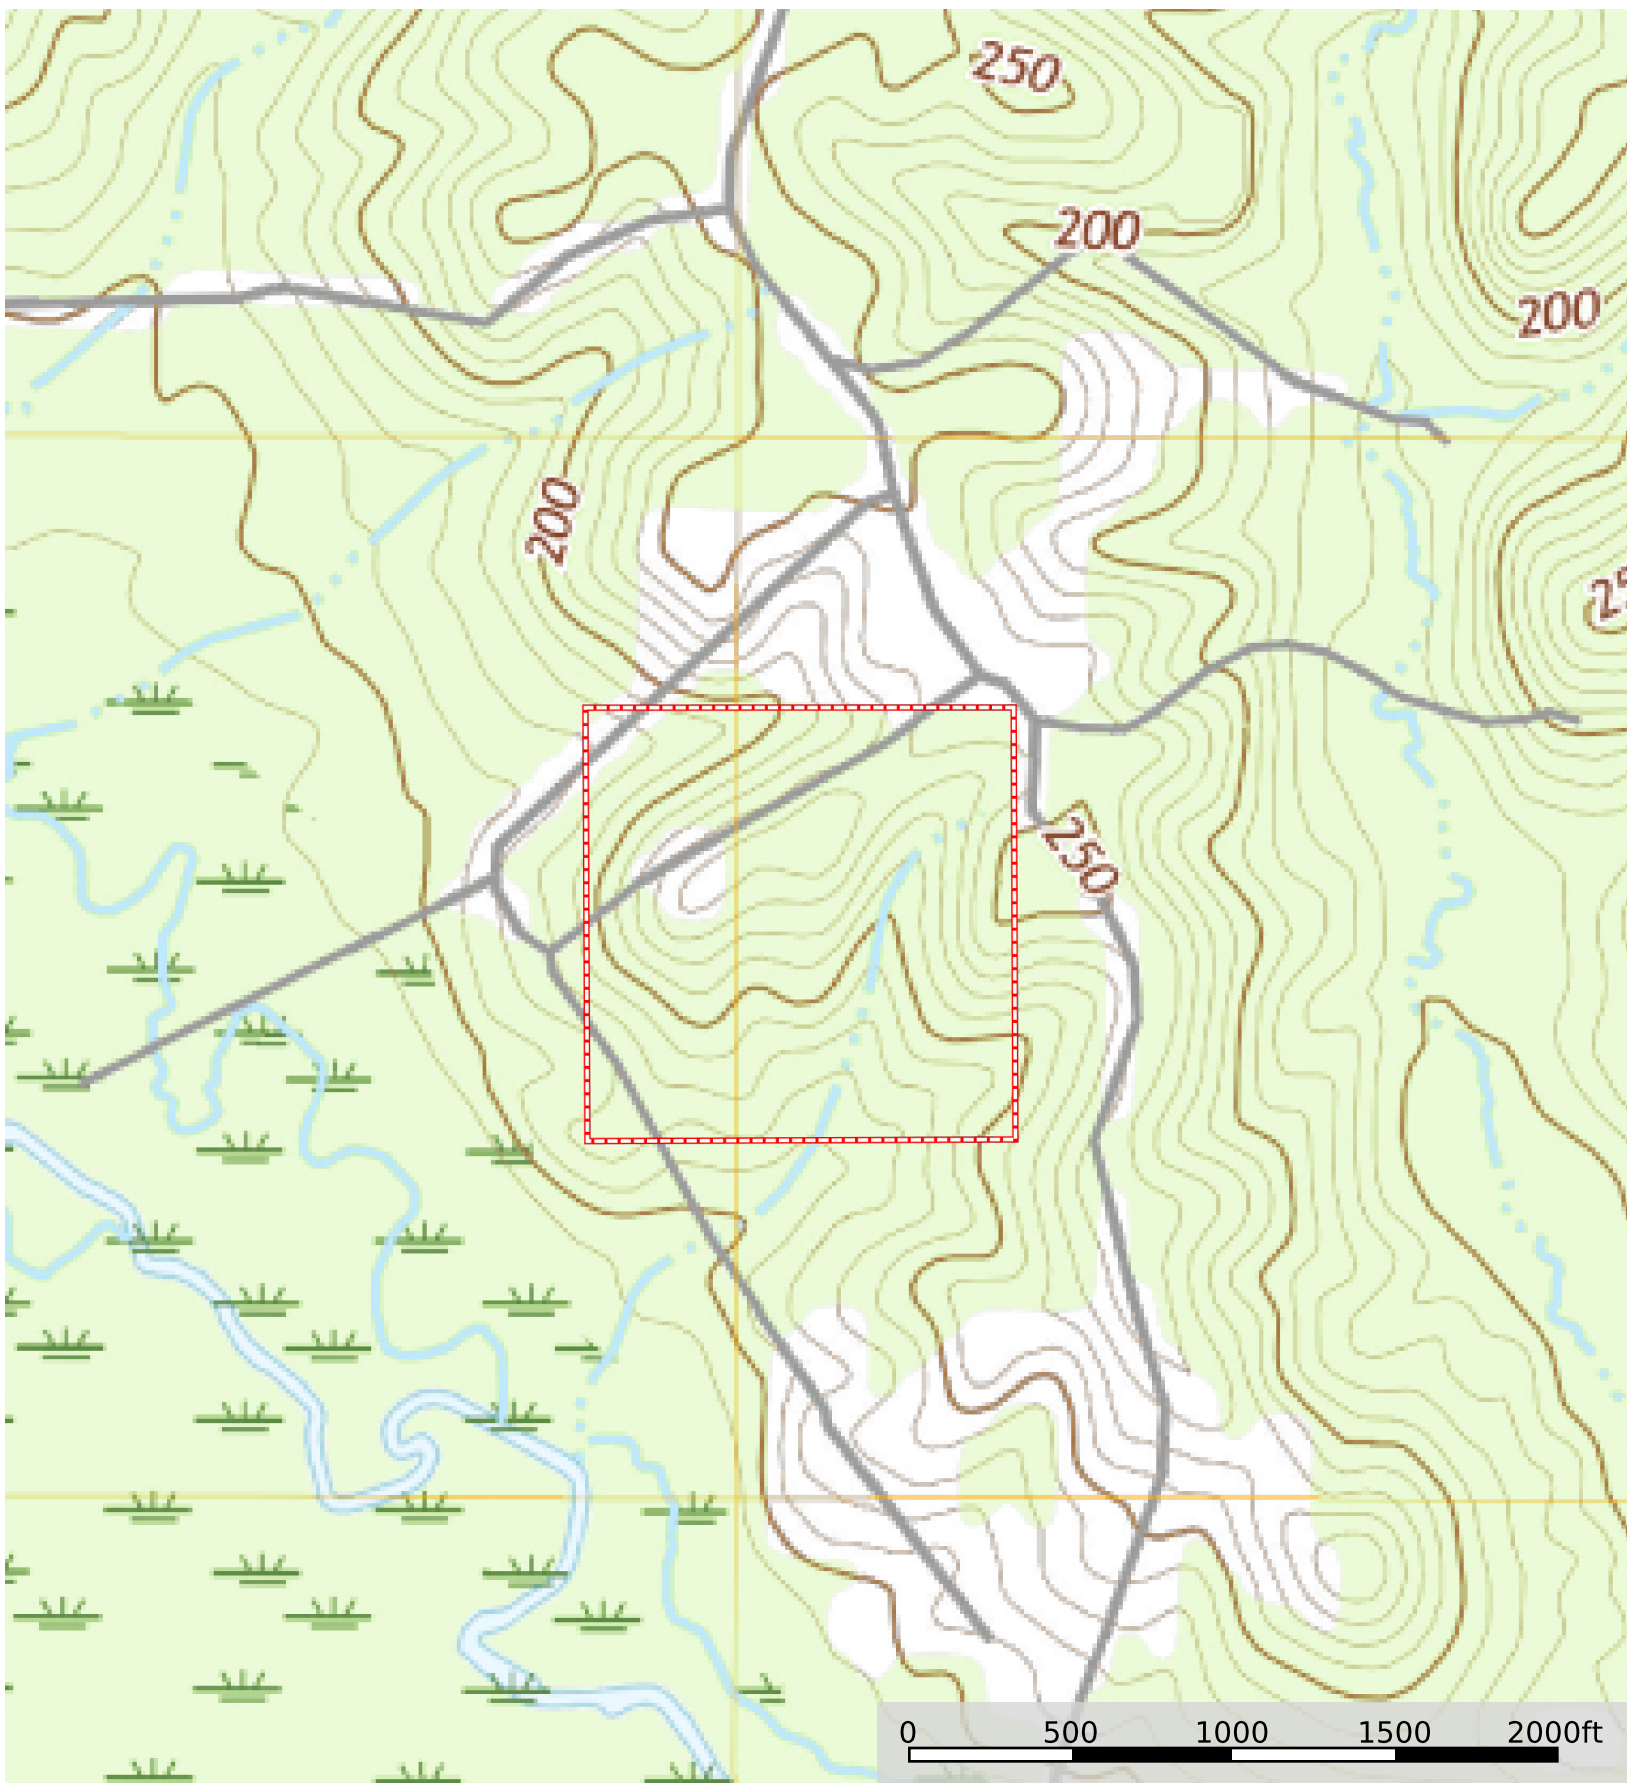

Green Place
Claiborne Parish, Louisiana, 40 AC +/-

 Boundary