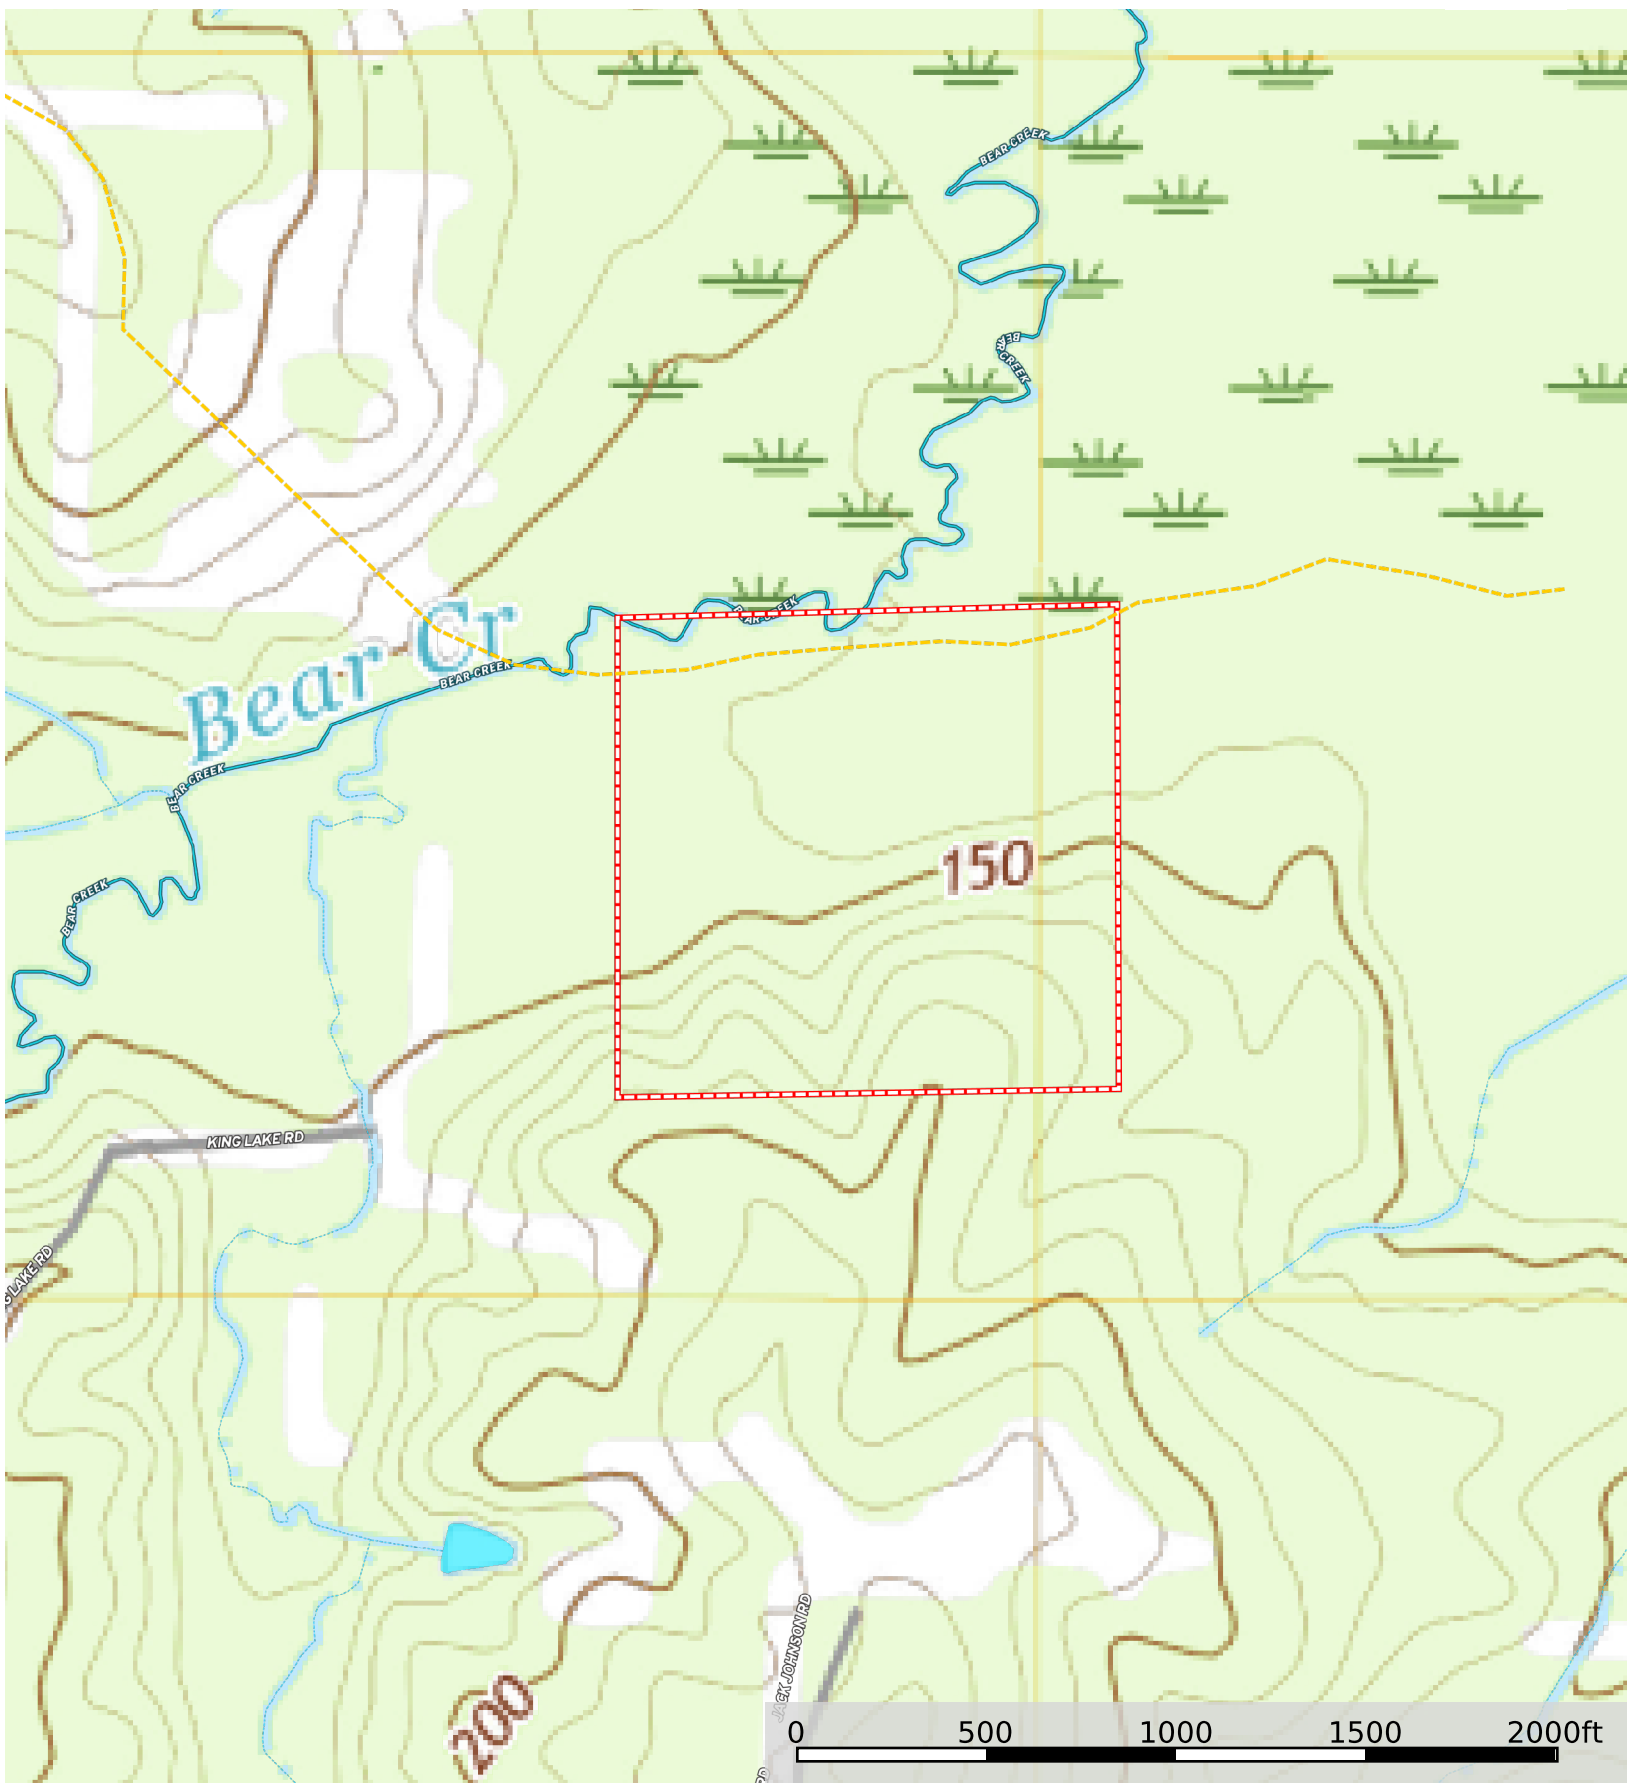

The Hill - J.S. Nolen Estate

Claiborne Parish, Louisiana, 40 AC +/-

- Road / Trail
- Boundary
- Stream, Intermittent
- River/Creek
- Water Body