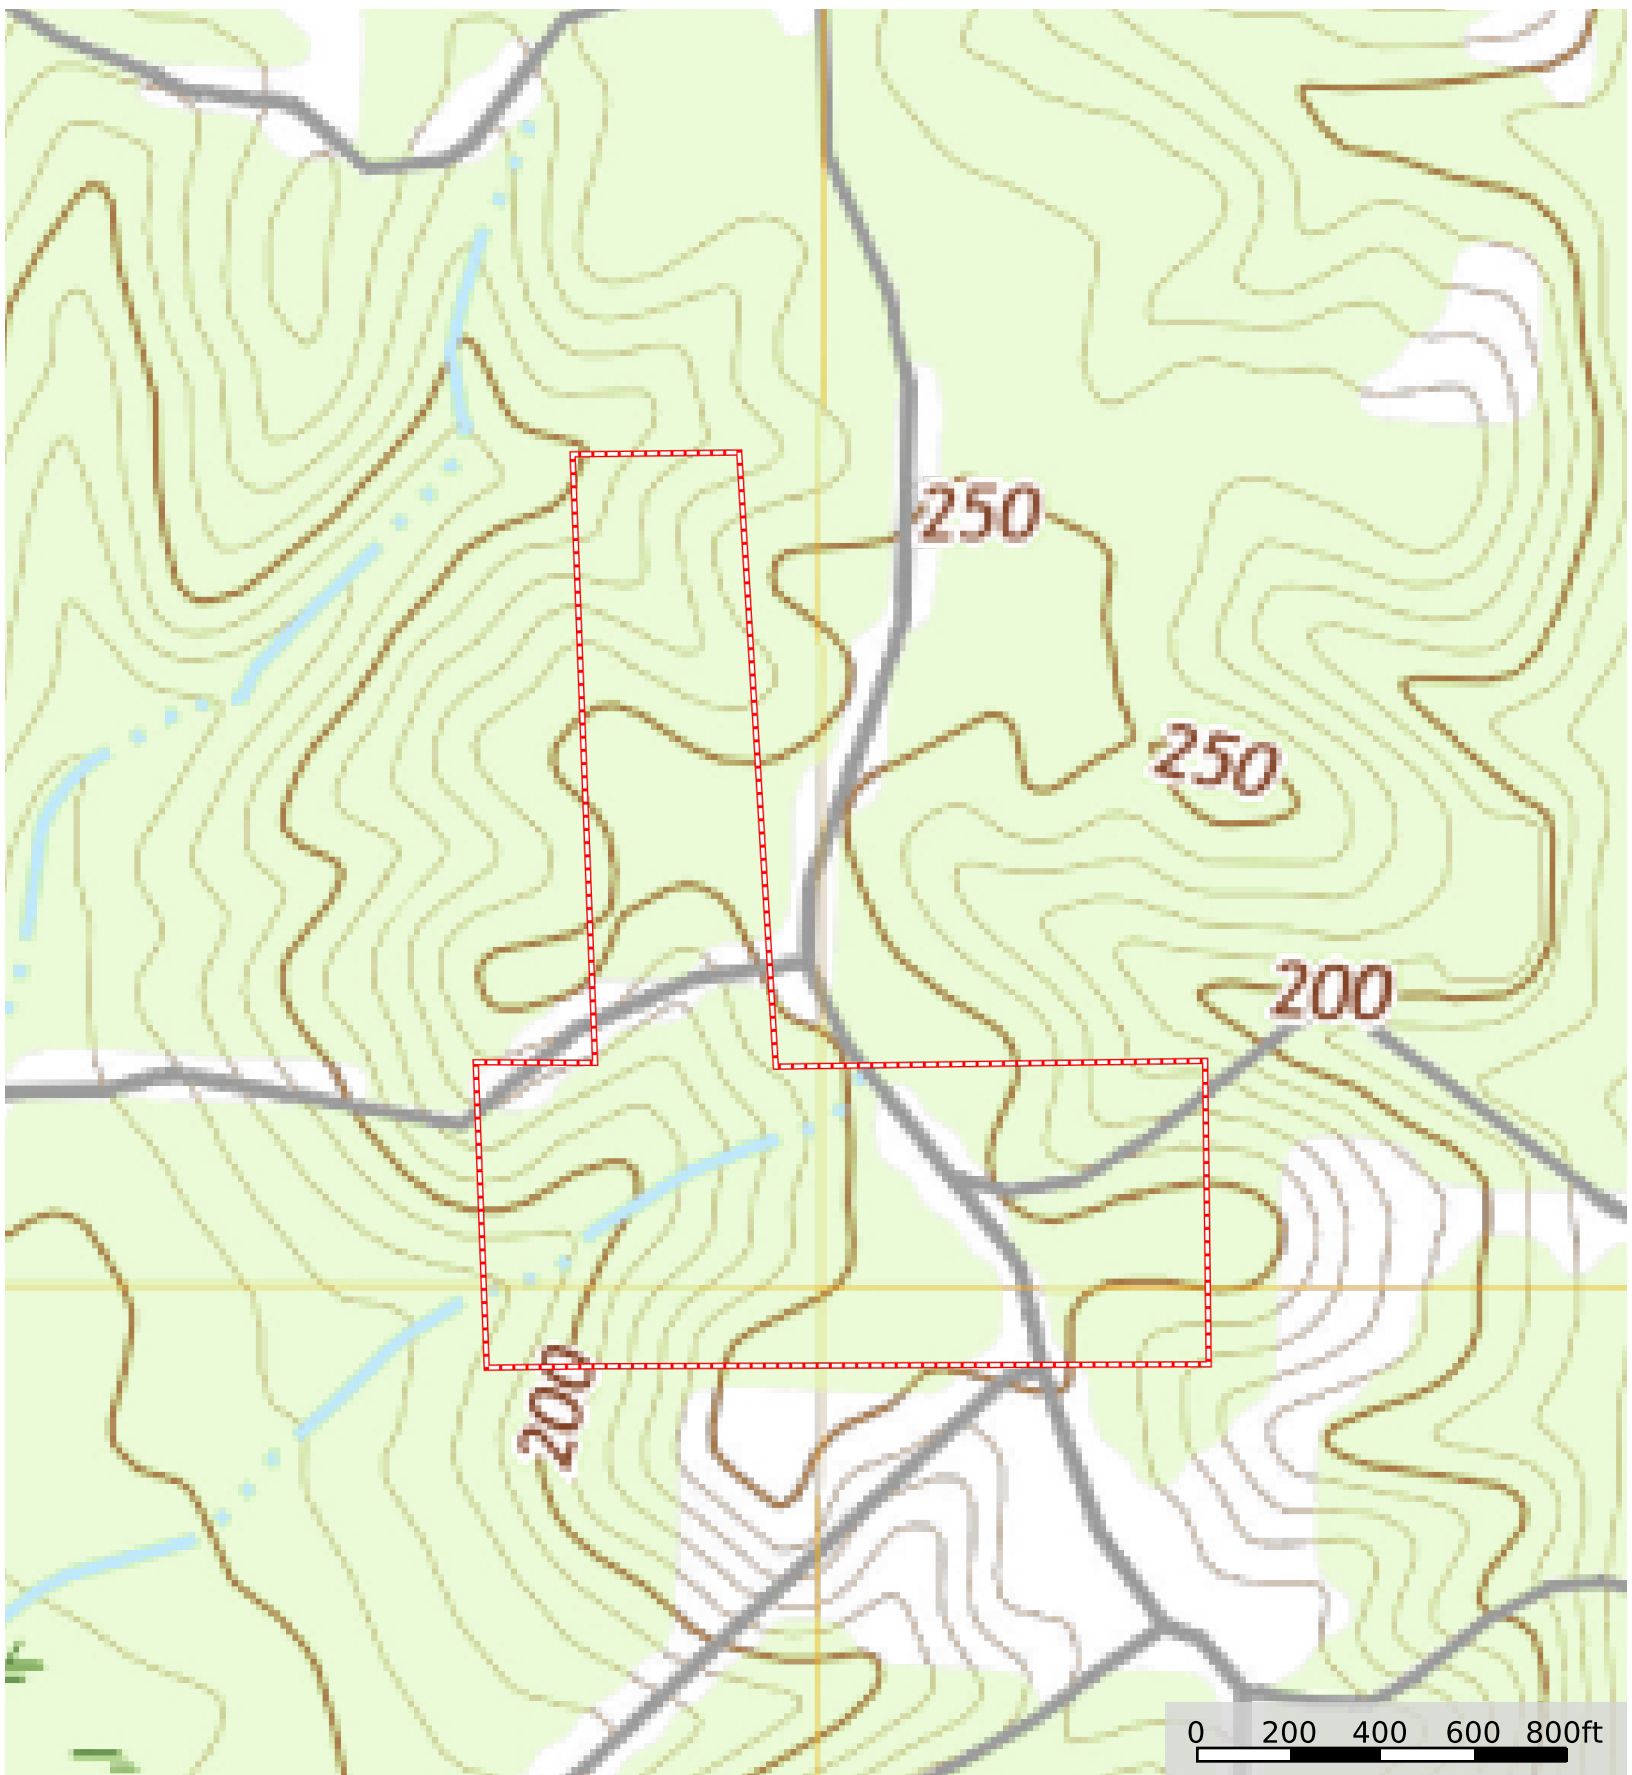

**Nolen Estate - J.S Nolen Estate**  
Claiborne Parish, Louisiana, 36 AC +/-

 Boundary