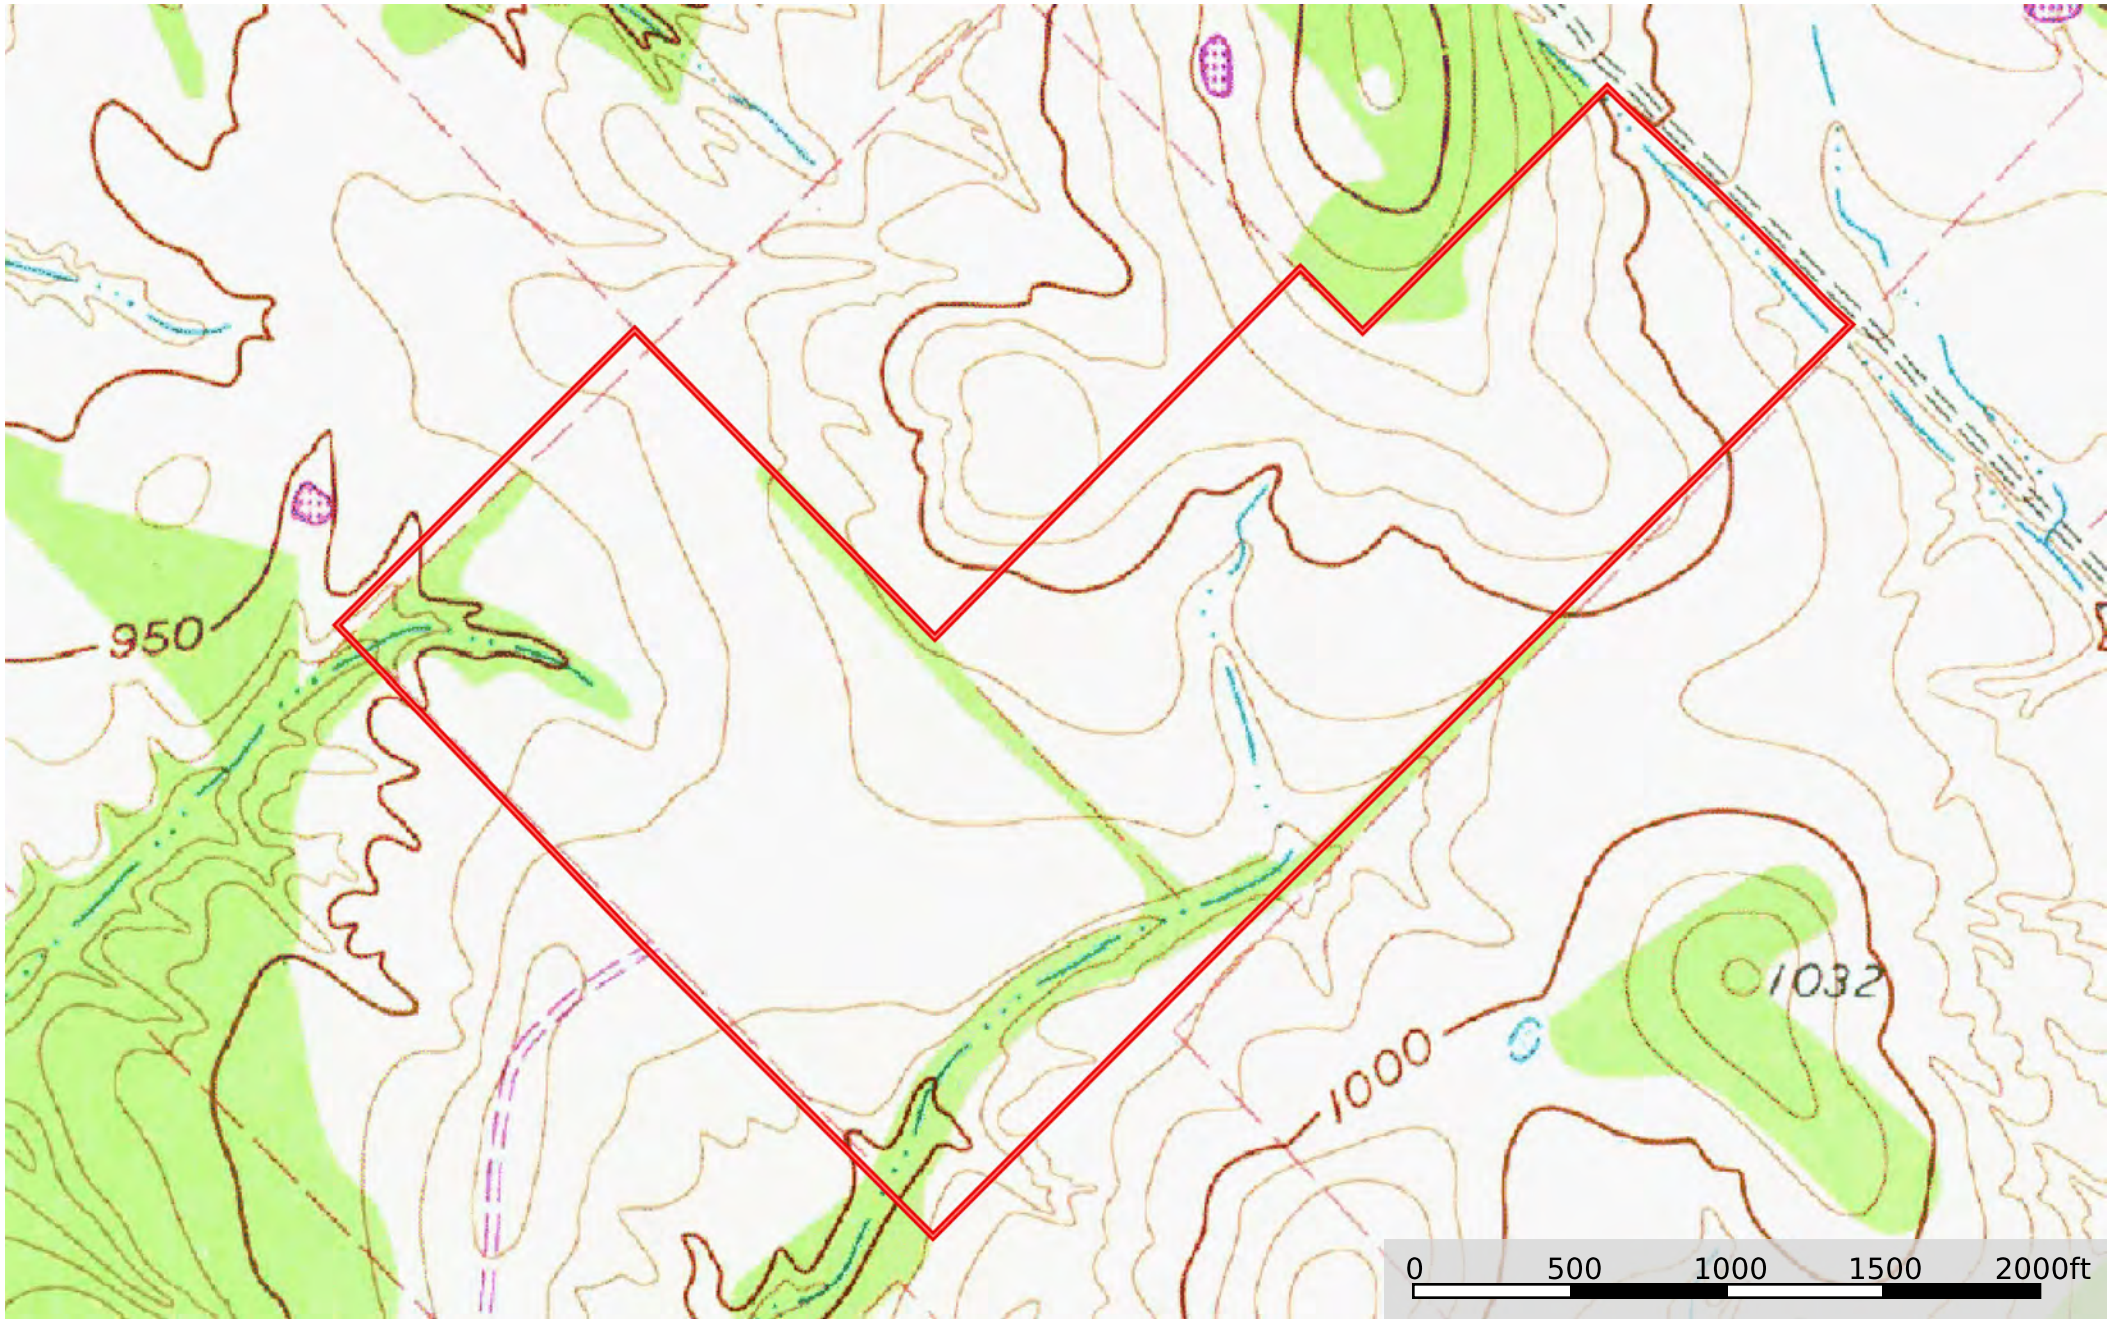

- House
- Loading Shed / Tack
- Pens
- Gate
- Cross Fence
- Boundary
- Stream, Intermittent
- River/Creek
- Water Body

 Boundary

- House
- Loading Shed / Tack
- Pens
- Gate
- Cross Fence
- Boundary
- Stream, Intermittent
- River/Creek
- Water Body

 Boundary

 Boundary

 Boundary

4S Ranch

Montague County, Texas, 167.03 AC +/-

 Boundary

4S Ranch

Montague County, Texas, 167.03 AC +/-

 Boundary