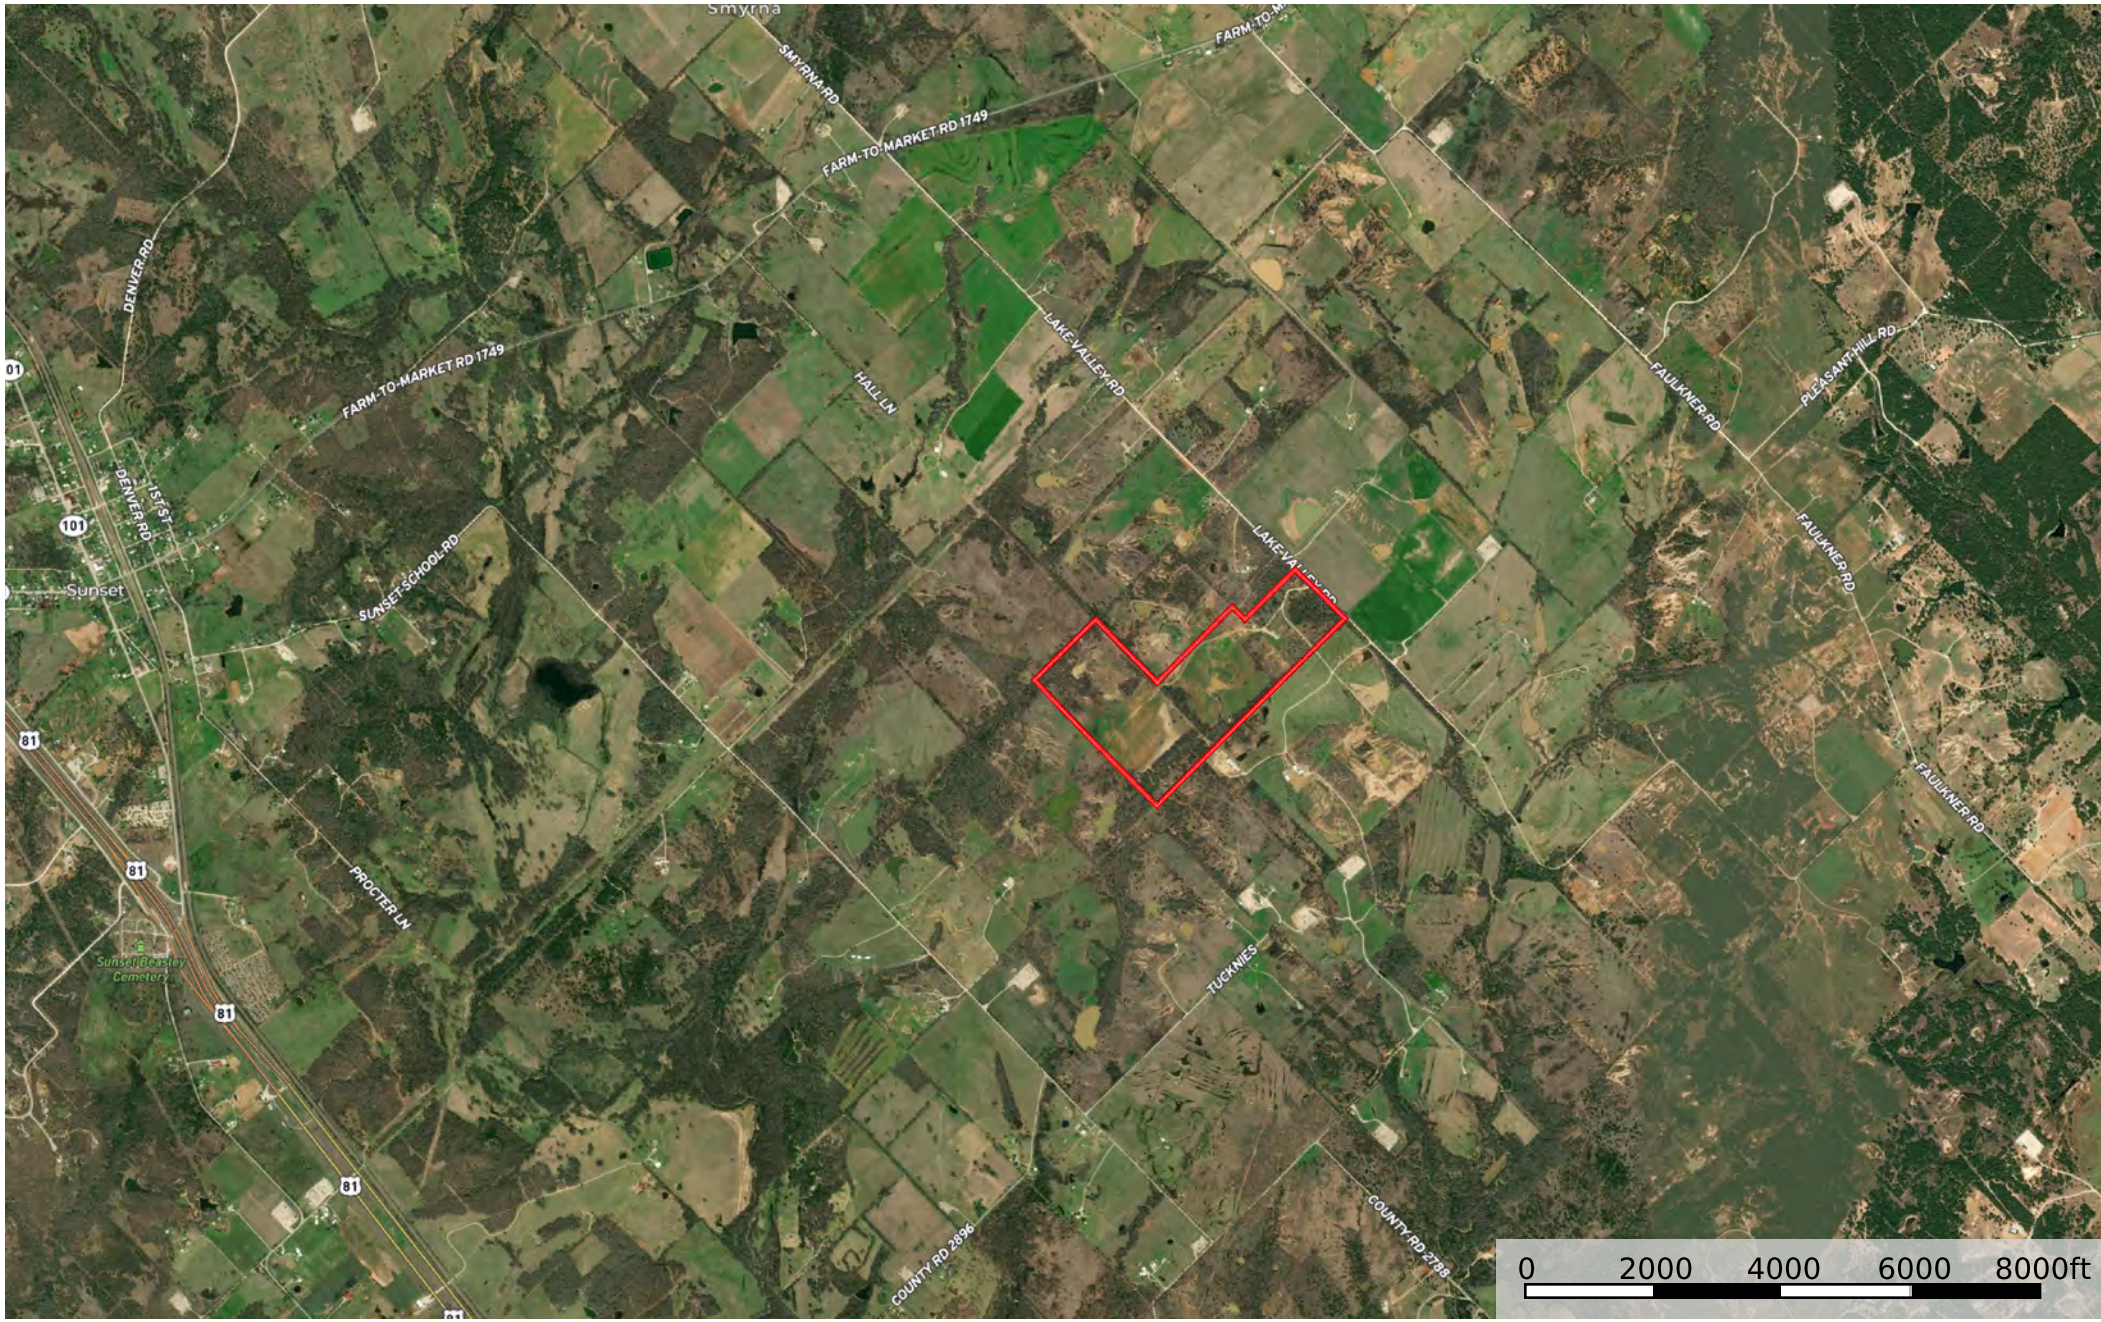

- House
- Loading Shed / Tack
- Pens
- Gate
- Cross Fence
- Boundary
- Stream, Intermittent
- River/Creek
- Water Body

 Boundary

- House
- Loading Shed / Tack
- Pens
- Gate
- Cross Fence
- Boundary
- Stream, Intermittent
- River/Creek
- Water Body

 Boundary

 Boundary

 Boundary

4S Ranch

Montague County, Texas, 167.03 AC +/-

 Boundary

4S Ranch

Montague County, Texas, 167.03 AC +/-

 Boundary