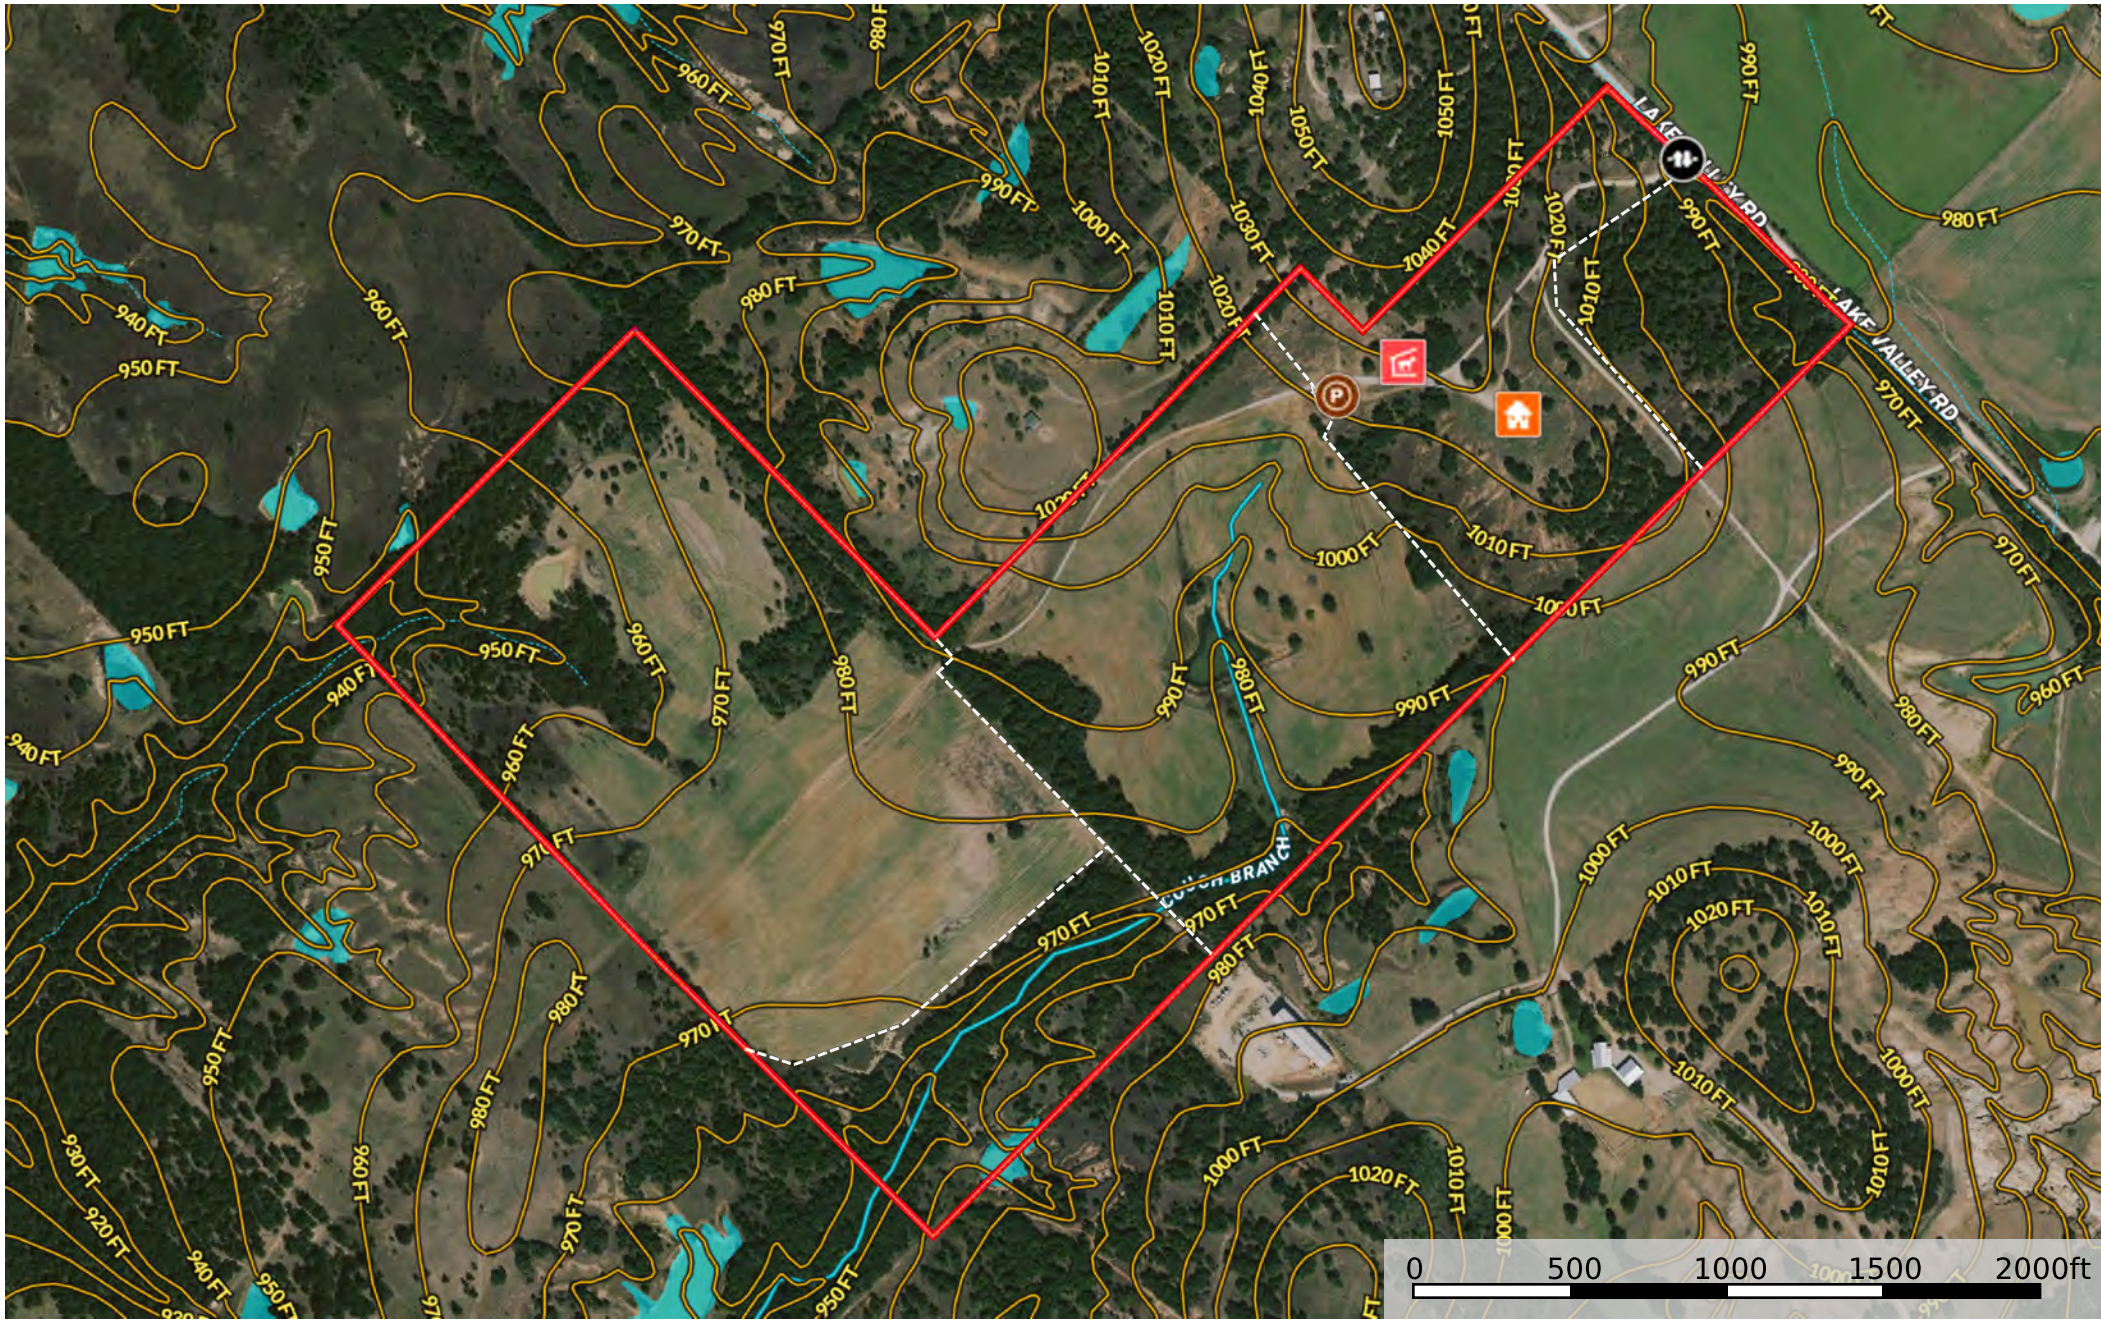

- House
- Loading Shed / Tack
- Pens
- Gate
- Cross Fence
- Boundary
- Stream, Intermittent
- River/Creek
- Water Body

 Boundary

- House
- Loading Shed / Tack
- Pens
- Gate
- Cross Fence
- Boundary
- Stream, Intermittent
- River/Creek
- Water Body

 Boundary

 Boundary

 Boundary

4S Ranch

Montague County, Texas, 167.03 AC +/-

 Boundary

4S Ranch

Montague County, Texas, 167.03 AC +/-

 Boundary