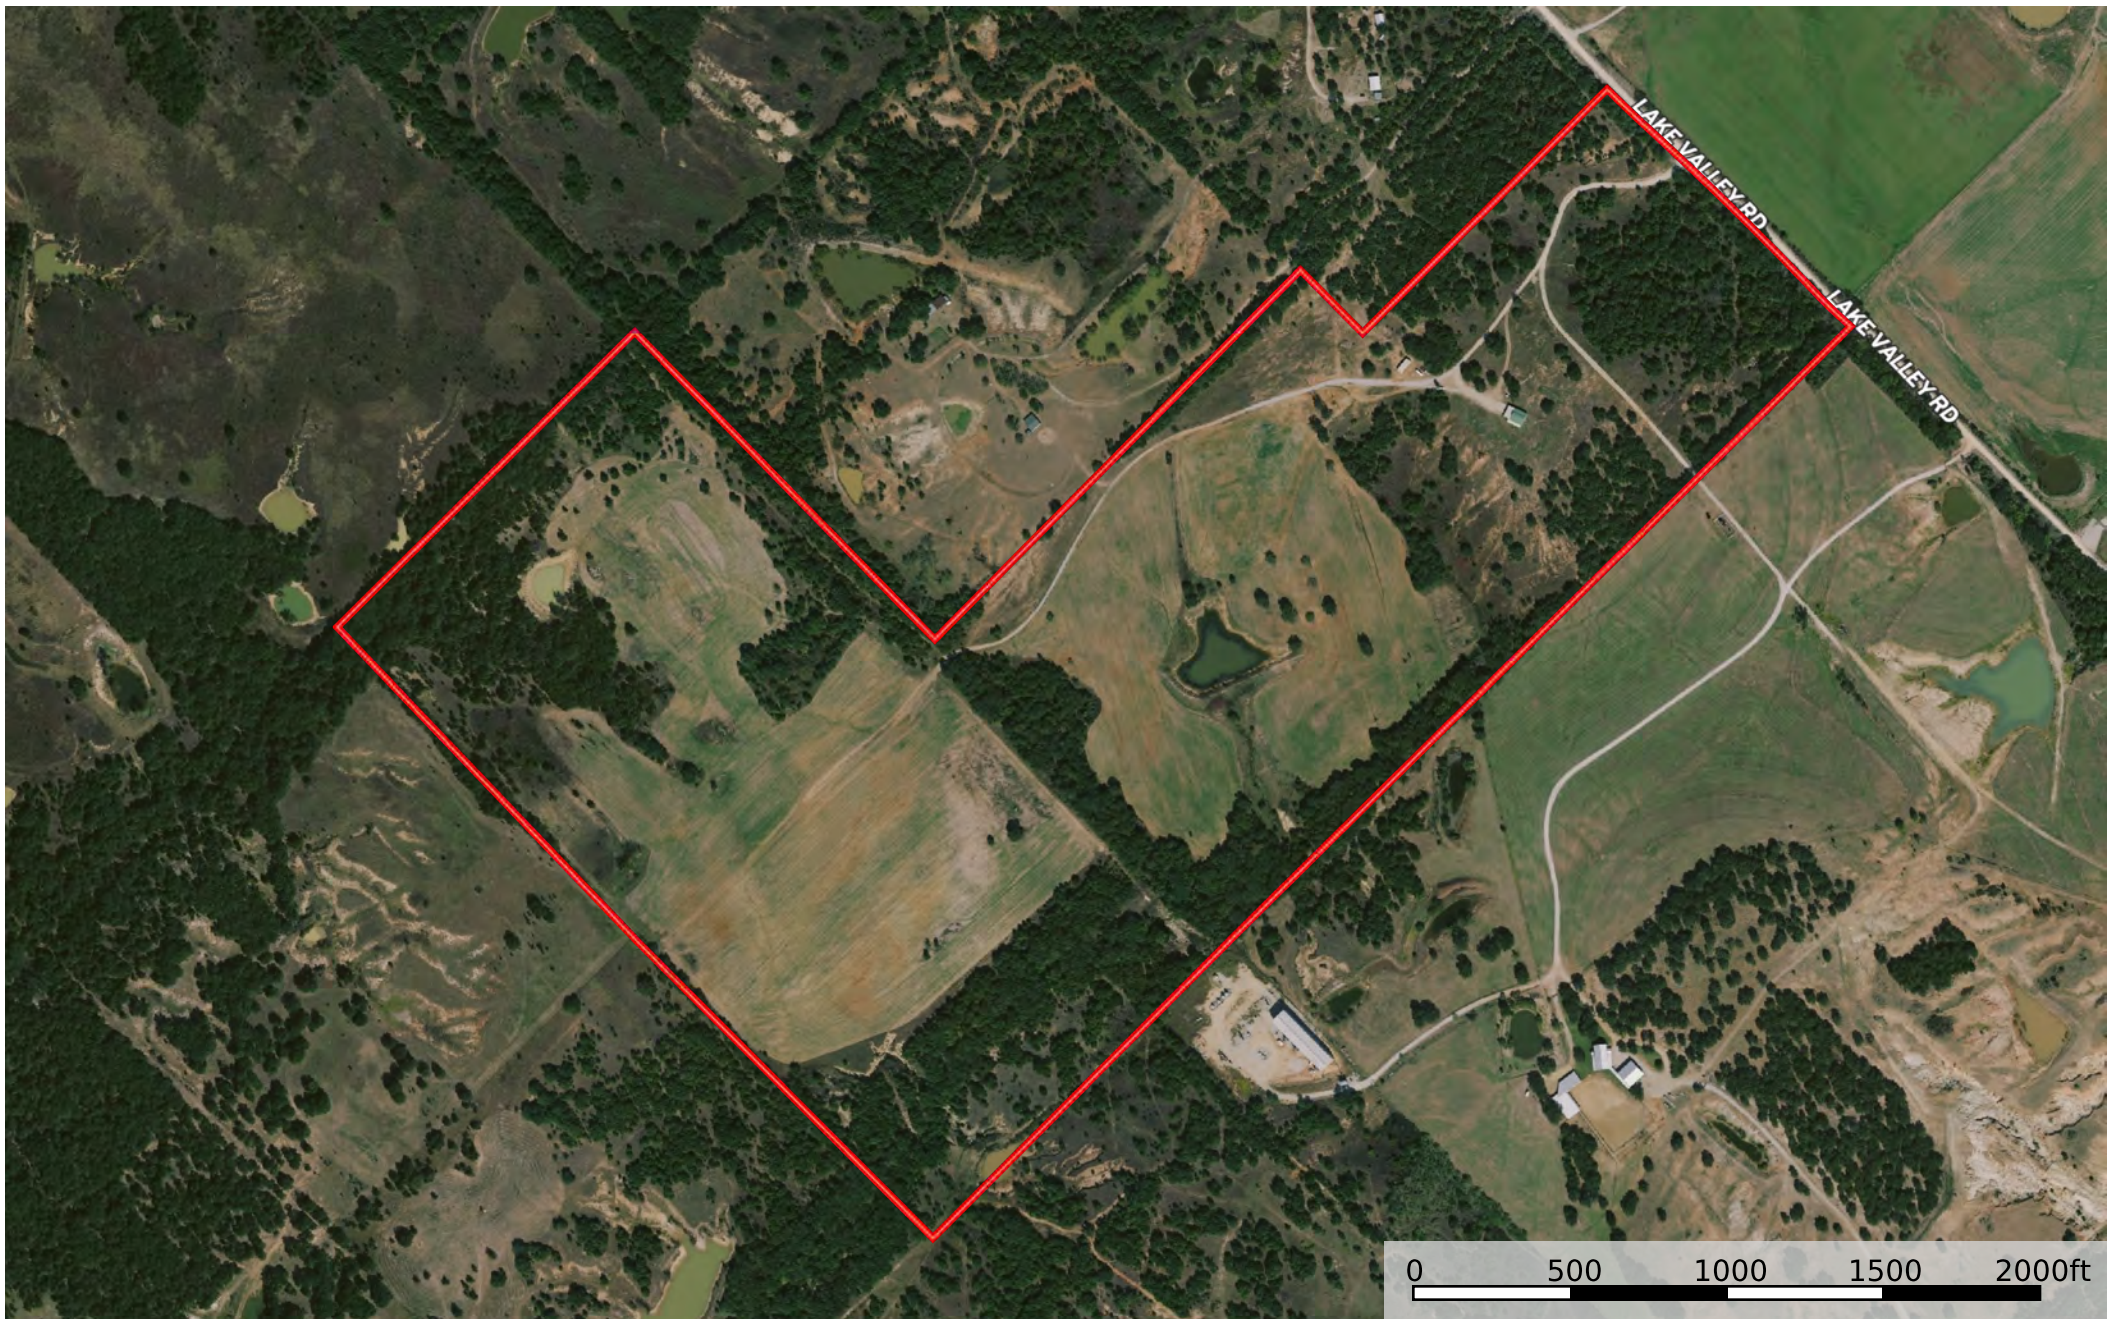

- House
- Loading Shed / Tack
- Pens
- Gate
- Cross Fence
- Boundary
- Stream, Intermittent
- River/Creek
- Water Body

 Boundary

- House
- Loading Shed / Tack
- Pens
- Gate
- Cross Fence
- Boundary
- Stream, Intermittent
- River/Creek
- Water Body

 Boundary

 Boundary

 Boundary

4S Ranch

Montague County, Texas, 167.03 AC +/-

 Boundary

4S Ranch

Montague County, Texas, 167.03 AC +/-

 Boundary