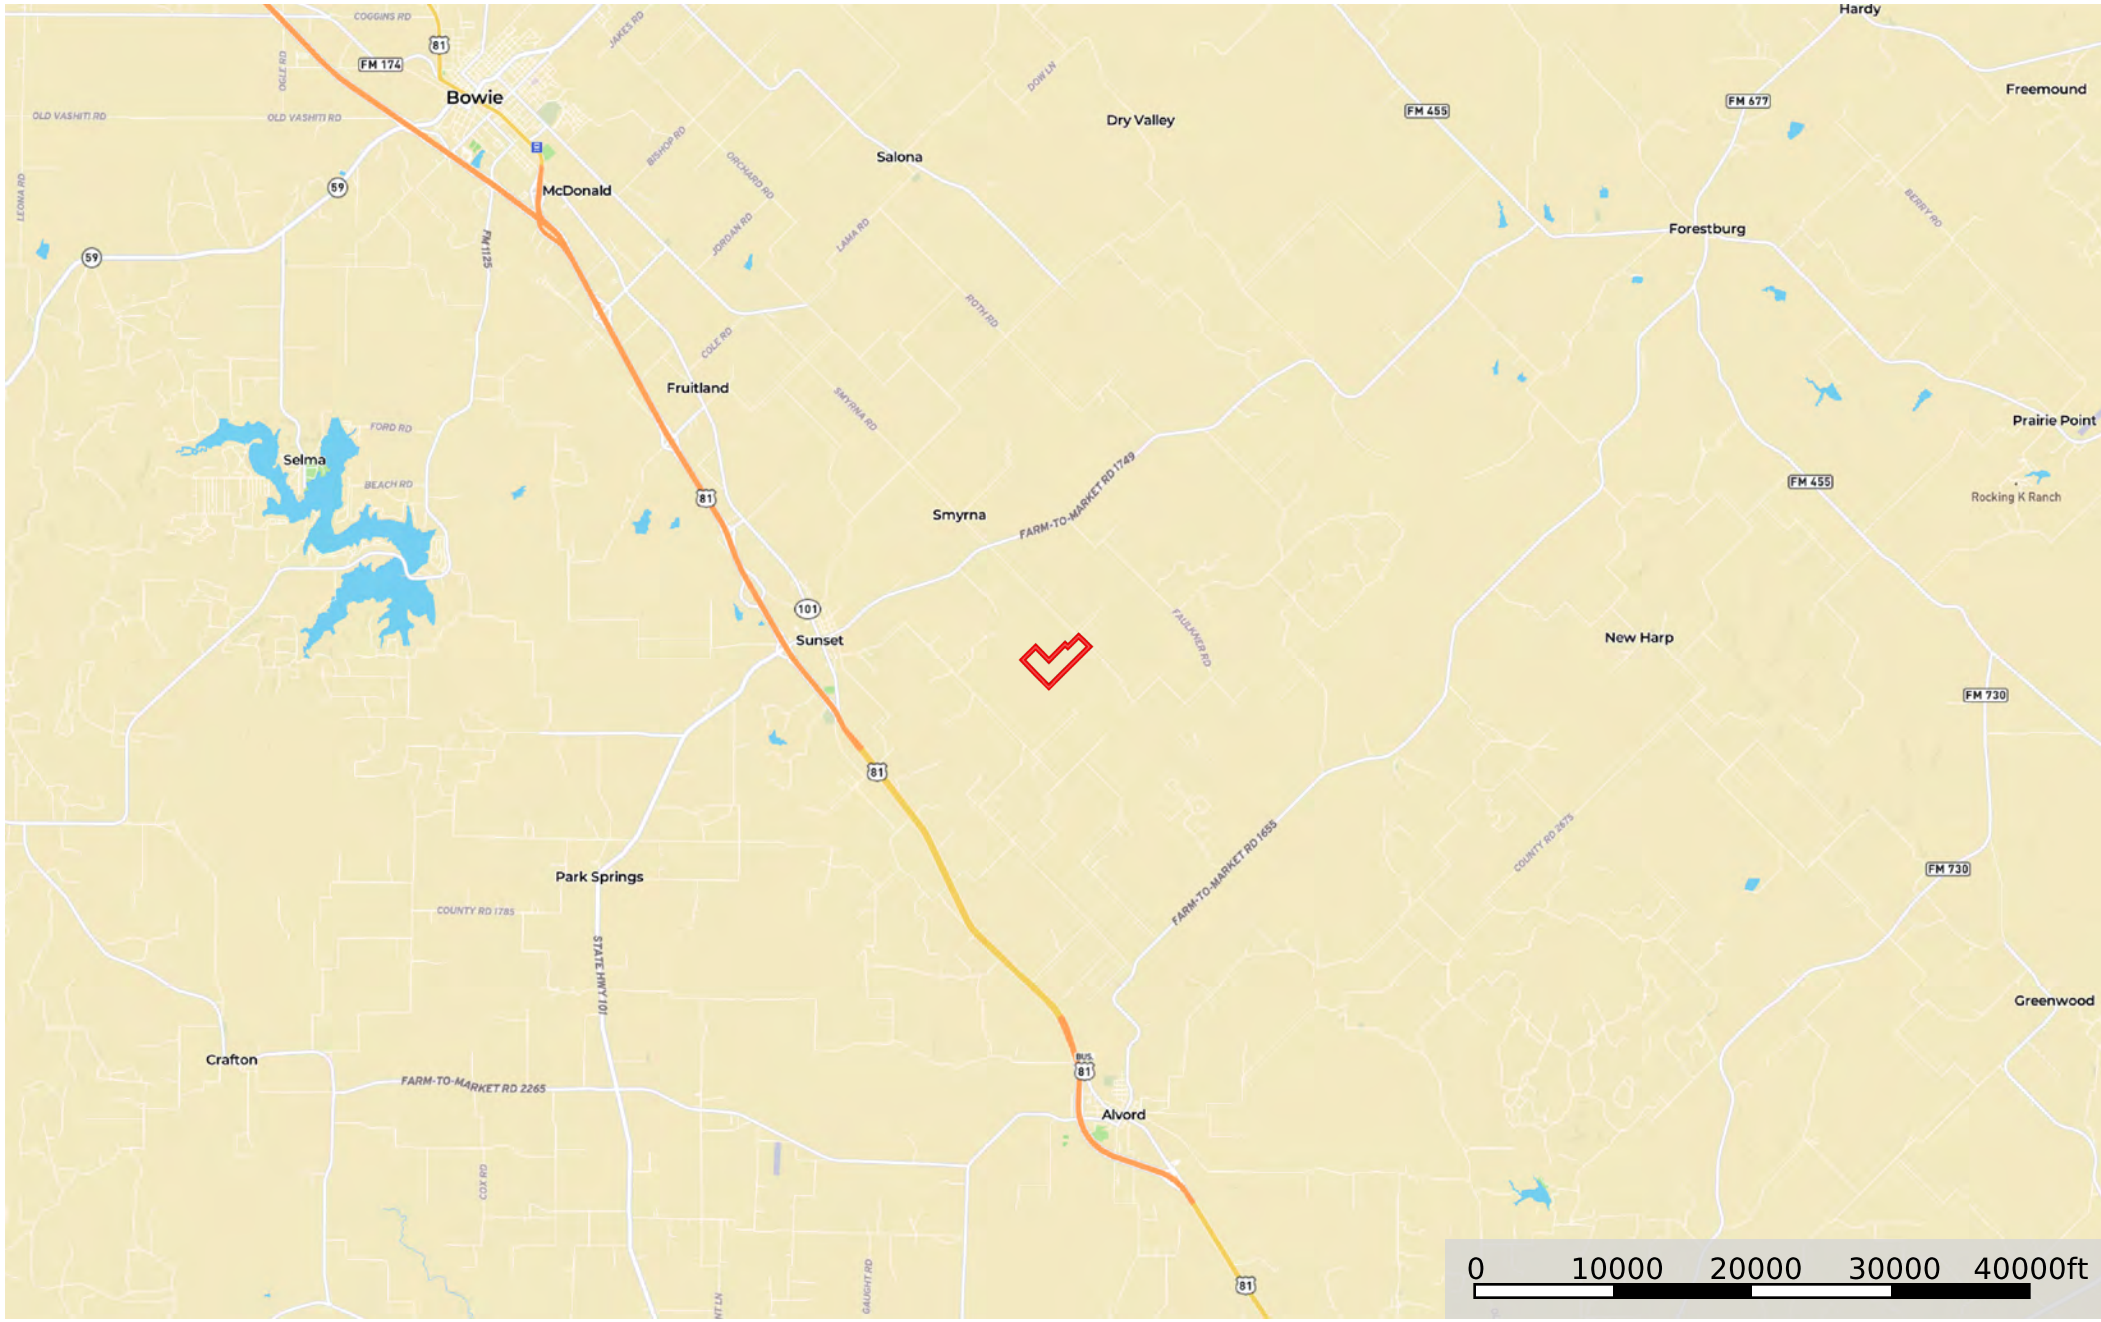

- House
- Loading Shed / Tack
- Pens
- Gate
- Cross Fence
- Boundary
- Stream, Intermittent
- River/Creek
- Water Body

 Boundary

- House
- Loading Shed / Tack
- Pens
- Gate
- Cross Fence
- Boundary
- Stream, Intermittent
- River/Creek
- Water Body

 Boundary

 Boundary

 Boundary

4S Ranch

Montague County, Texas, 167.03 AC +/-

 Boundary

4S Ranch

Montague County, Texas, 167.03 AC +/-

 Boundary