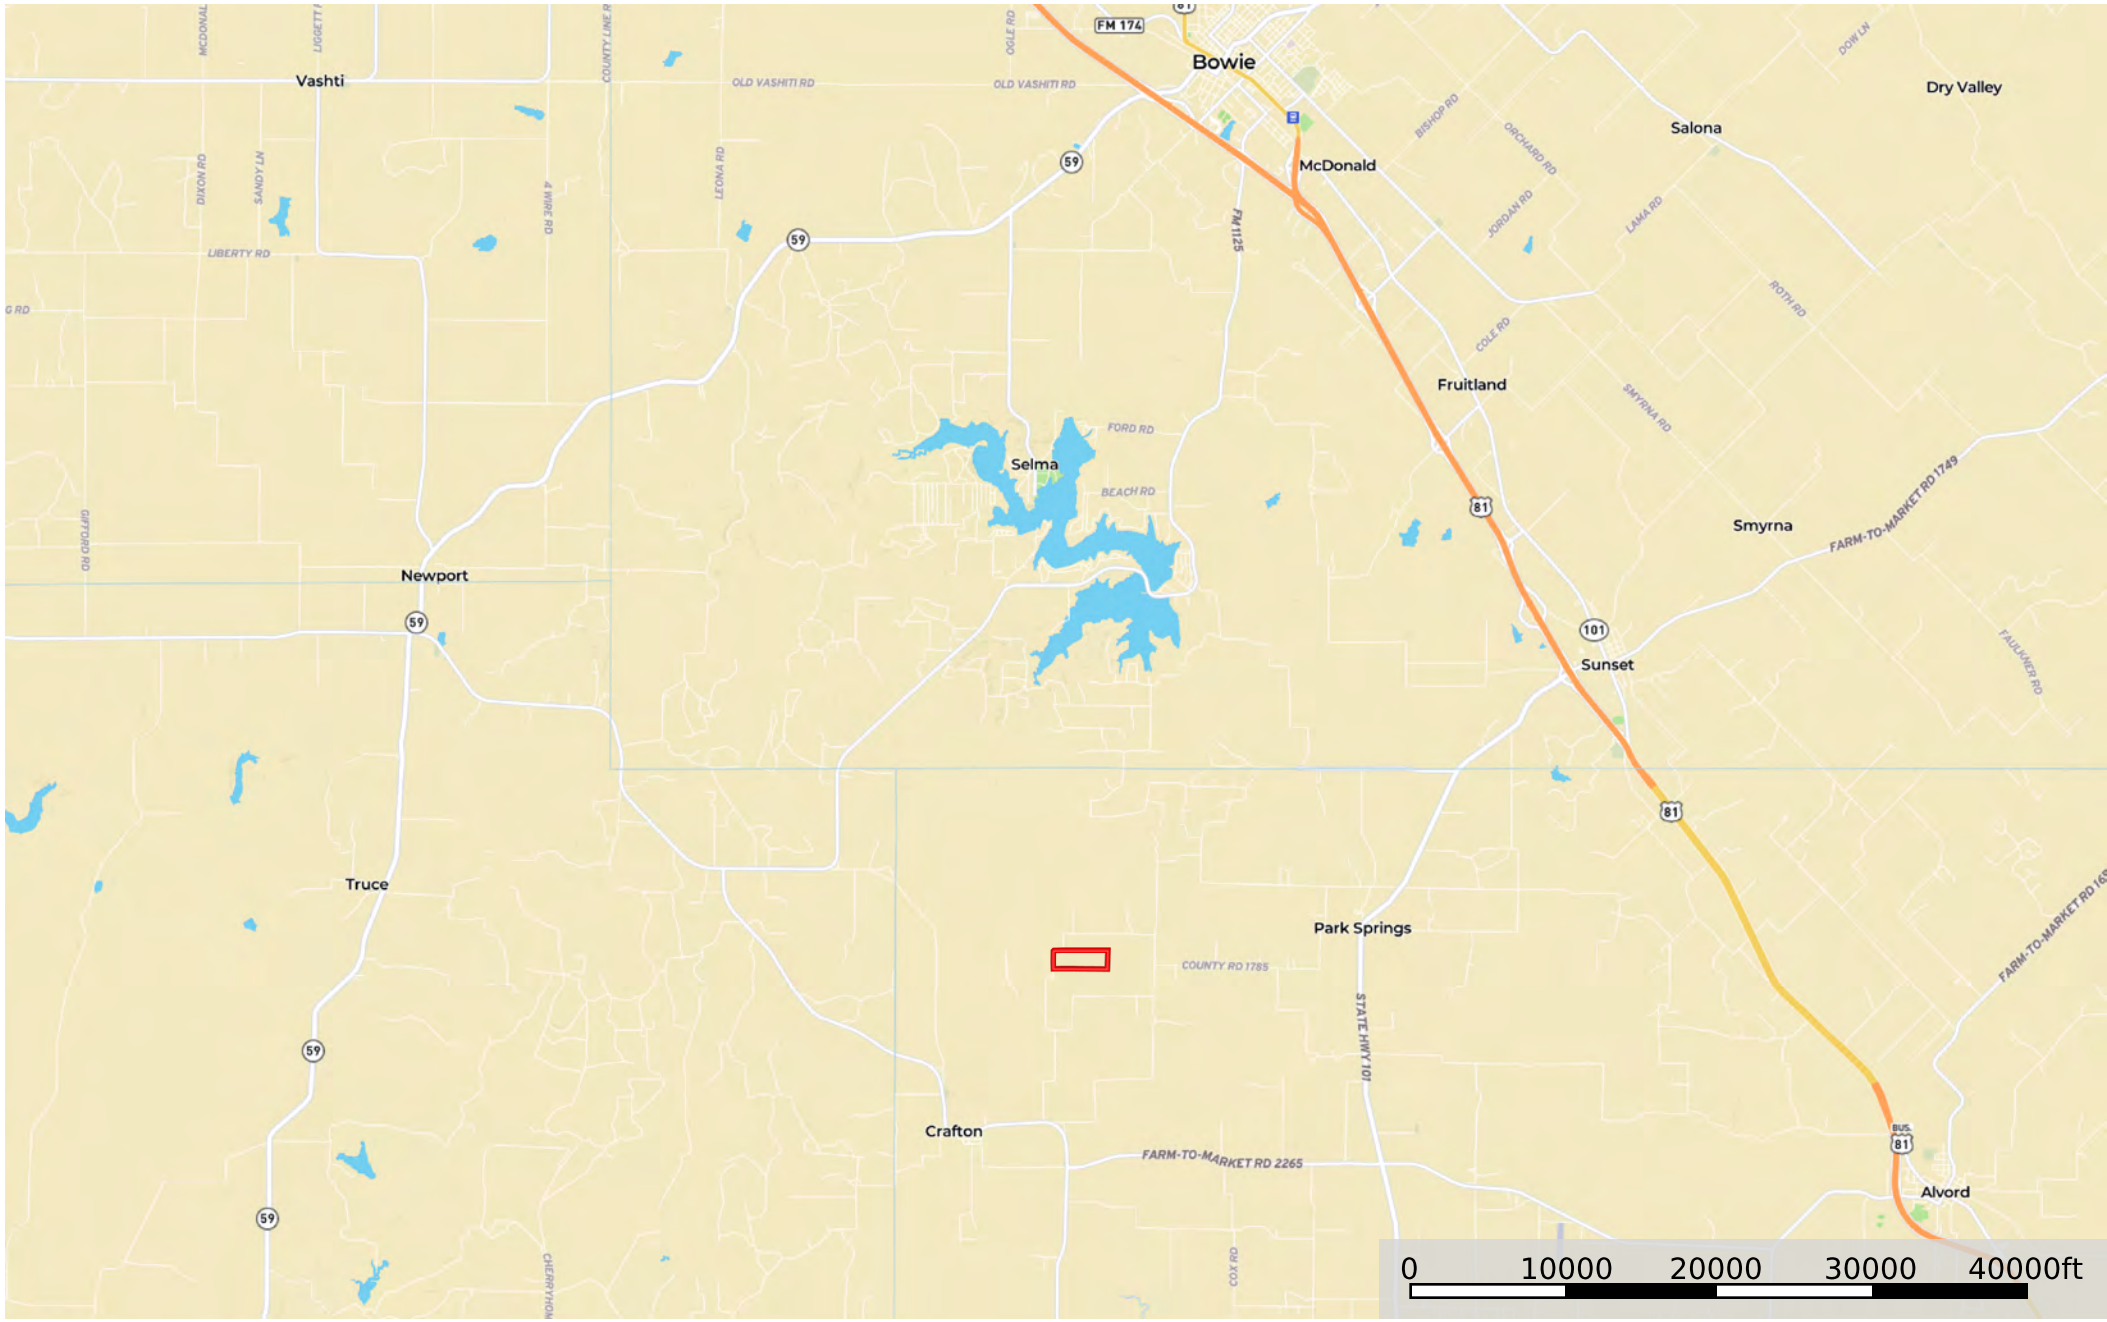

 Boundary

 Boundary

Johnny's Place

Texas, 96.52 AC +/-

 Boundary

Johnny's Place

Texas, 96.52 AC +/-

 Boundary

Boundary