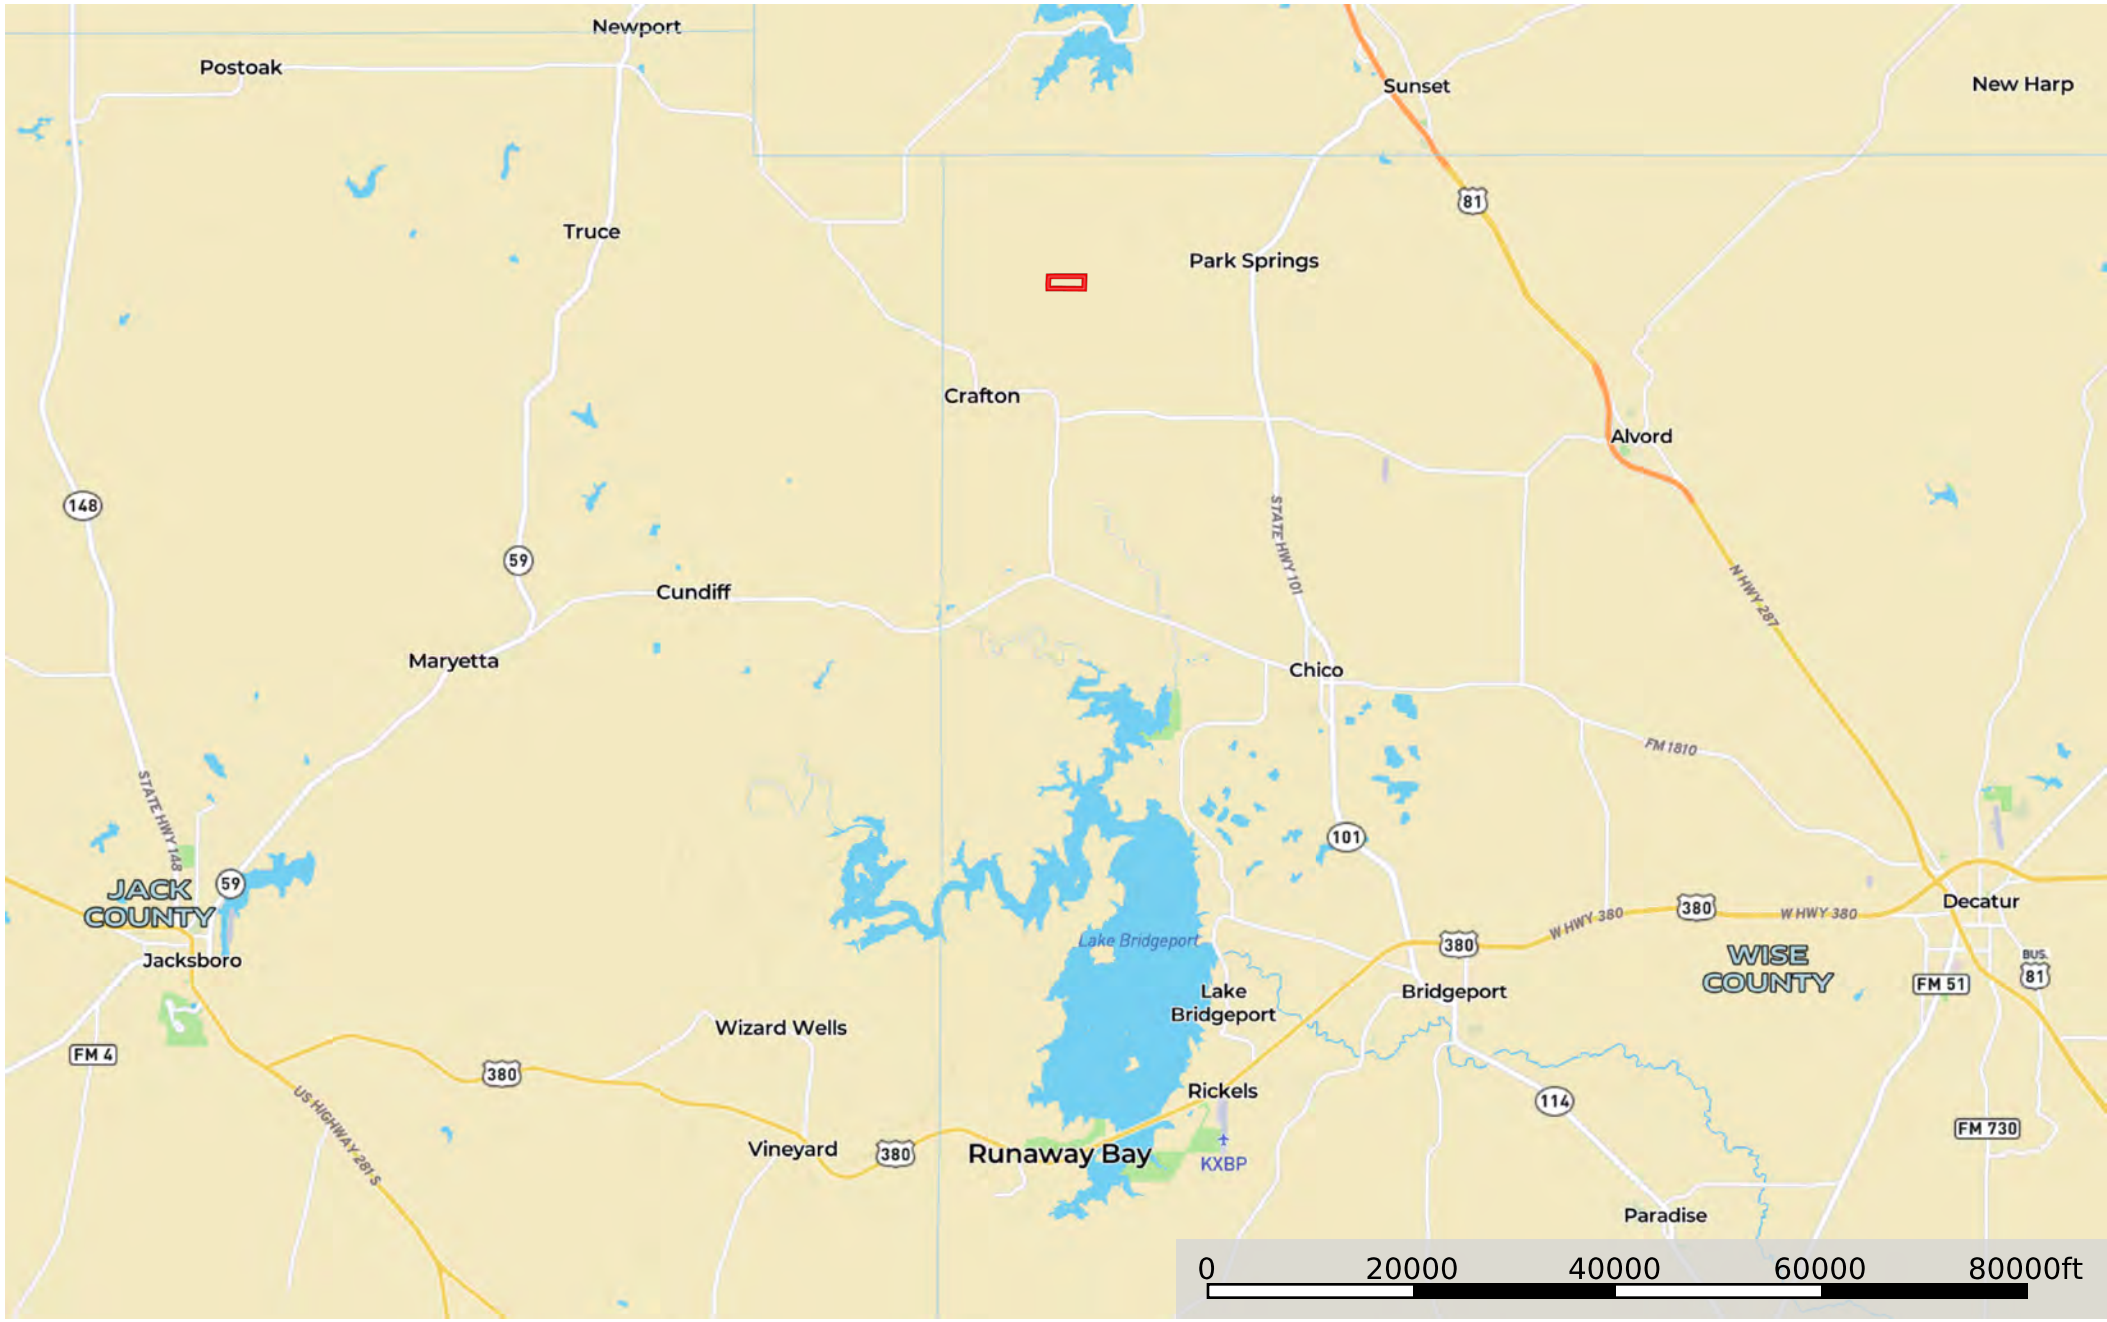

 Boundary

 Boundary

Johnny's Place

Texas, 96.52 AC +/-

 Boundary

Johnny's Place

Texas, 96.52 AC +/-

 Boundary

Boundary