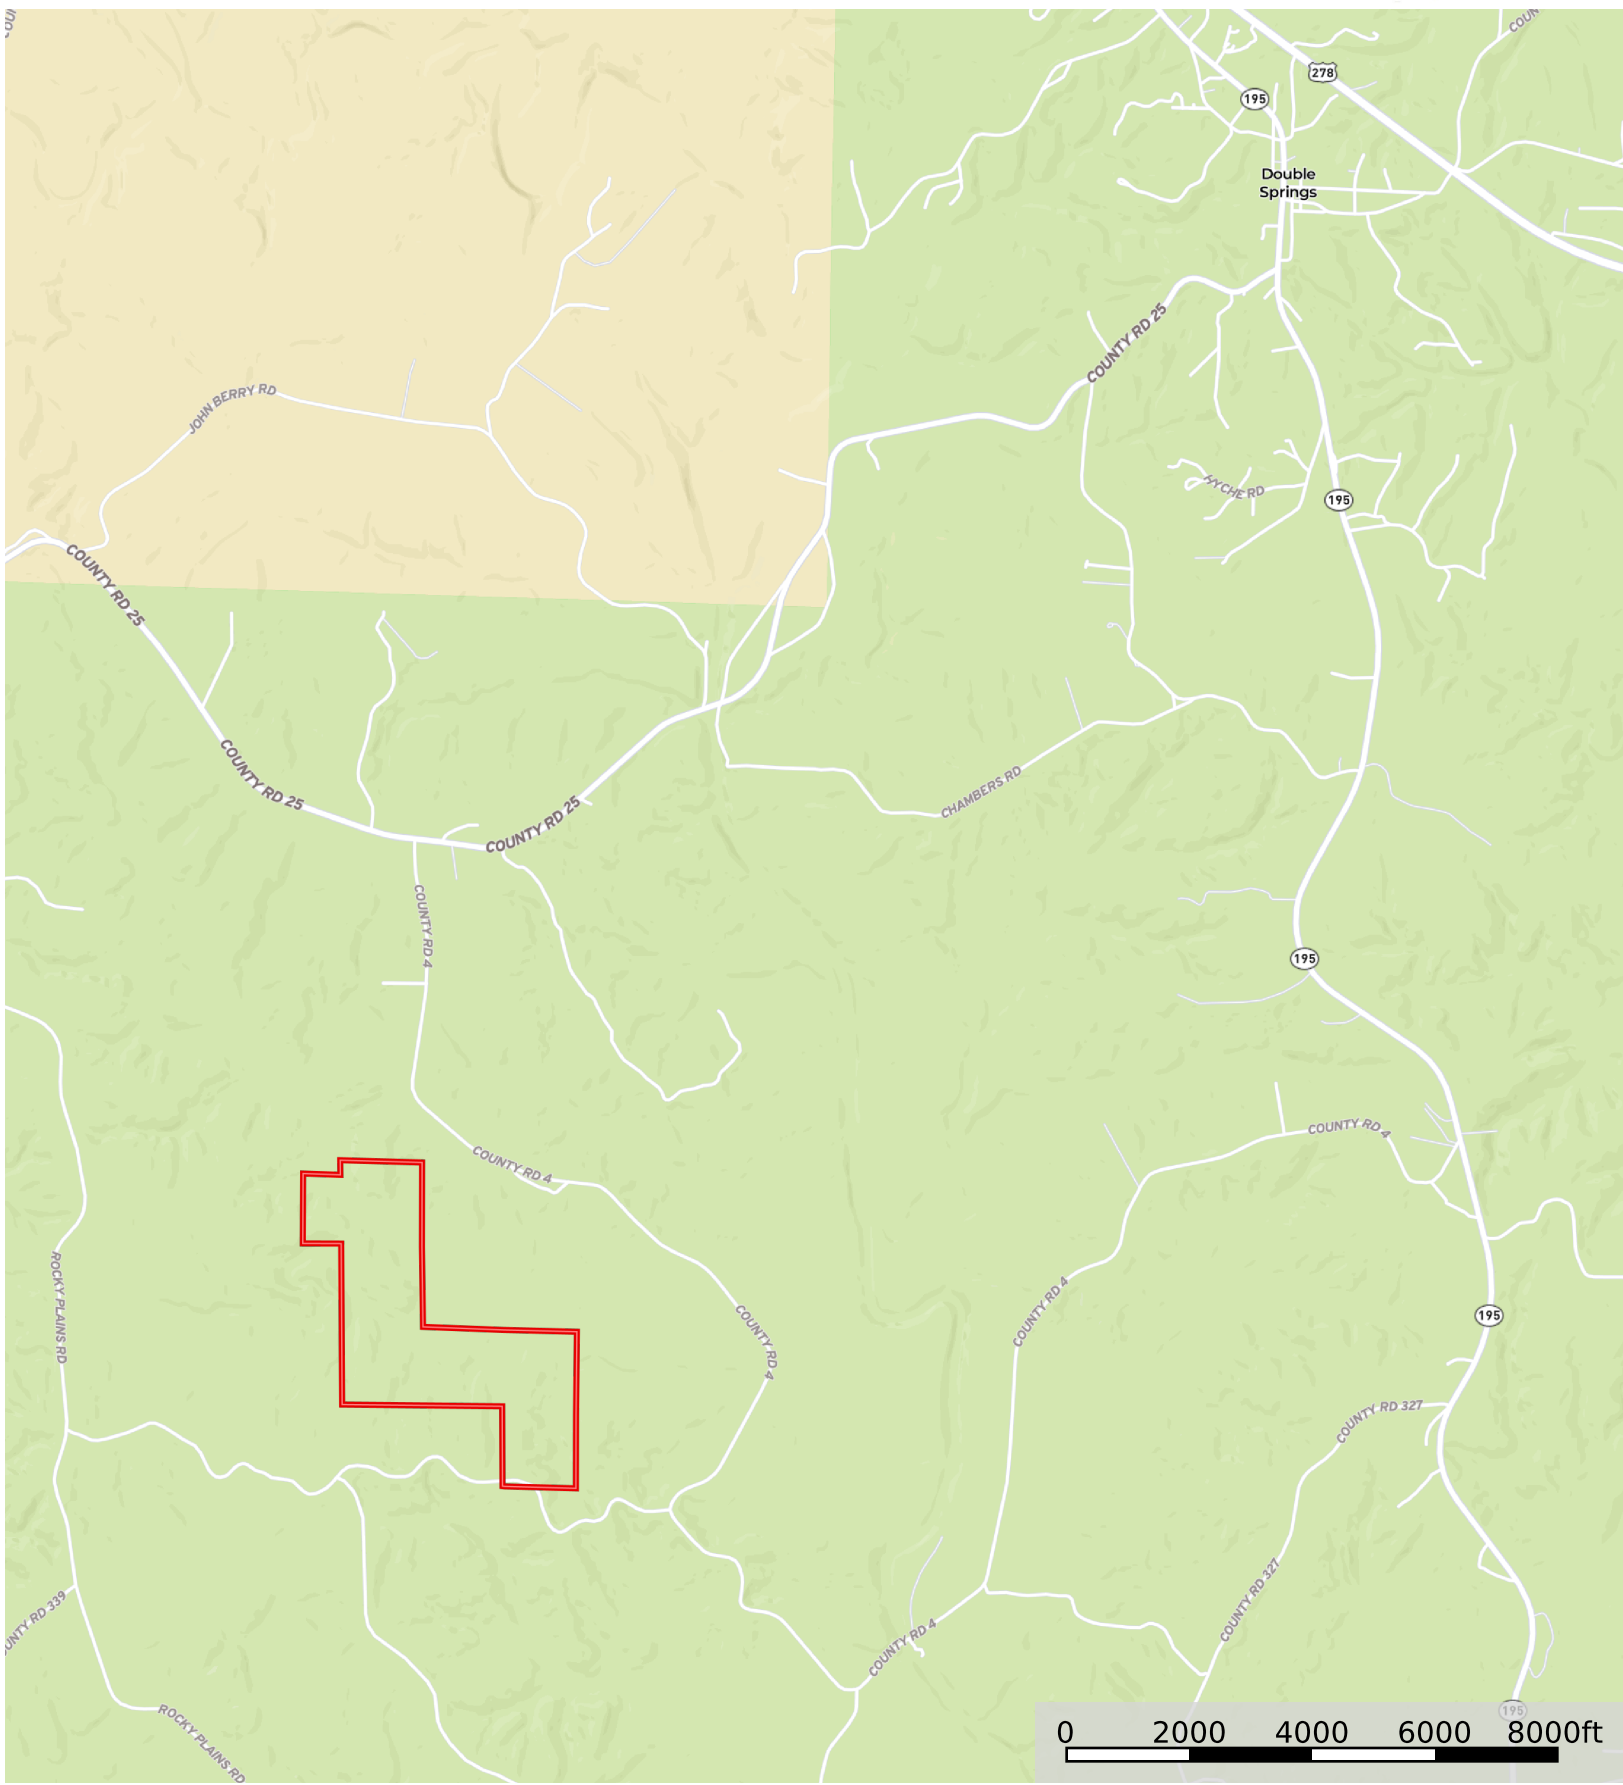

MOP 102089 Winston County (259) Burdick

Alabama, AC +/-

 Boundary