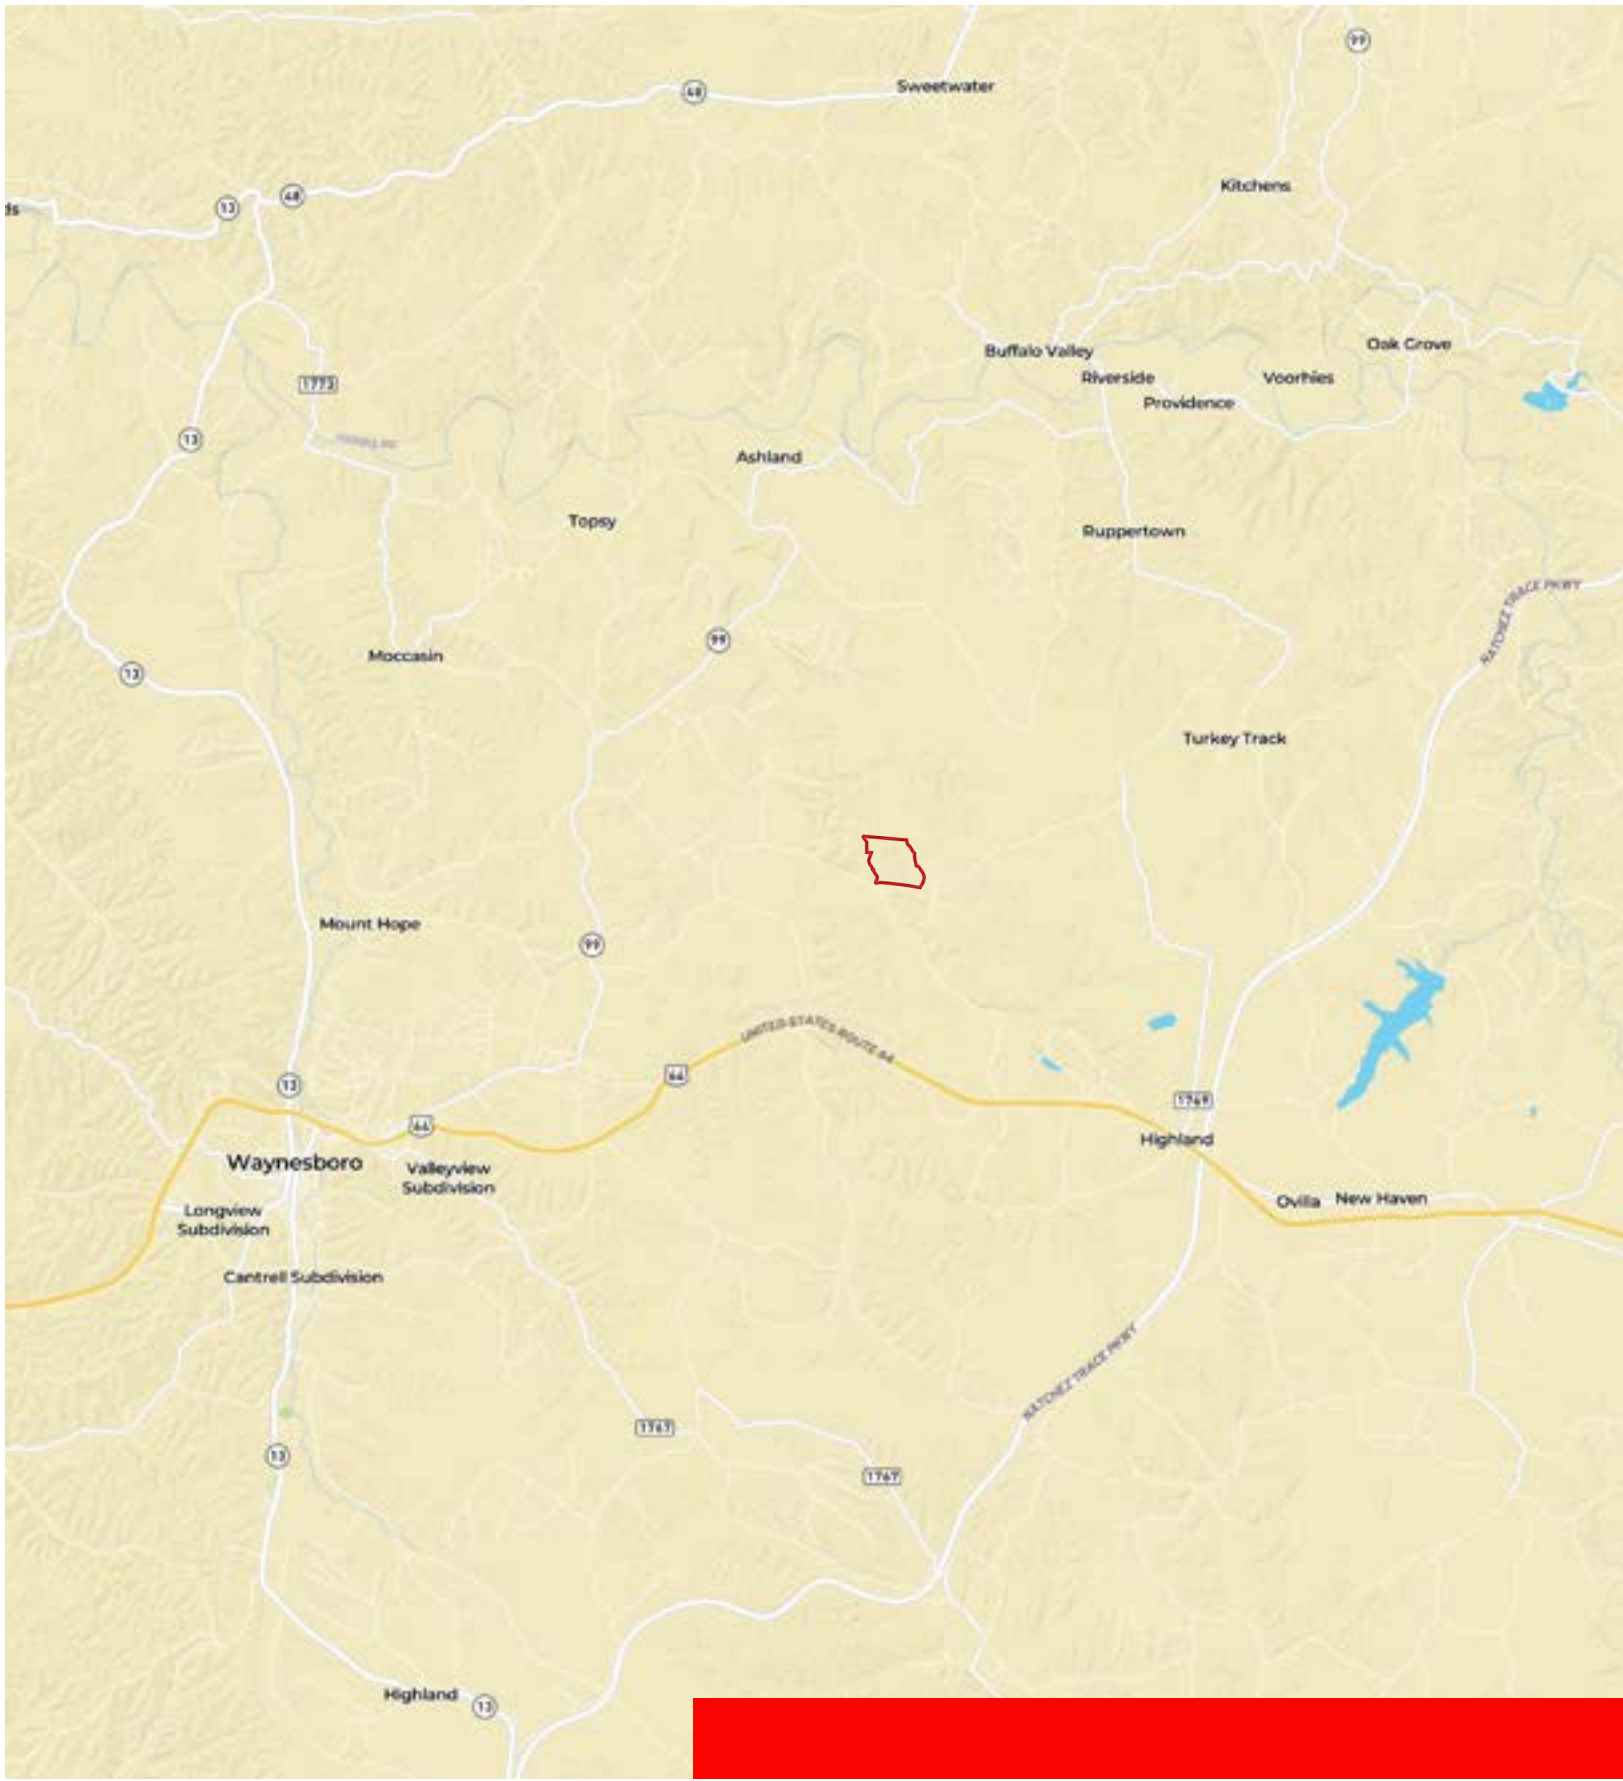

BLOWING SPRINGS TRACT

Wayne County, Tennessee, 174 AC +/-

 Boundary