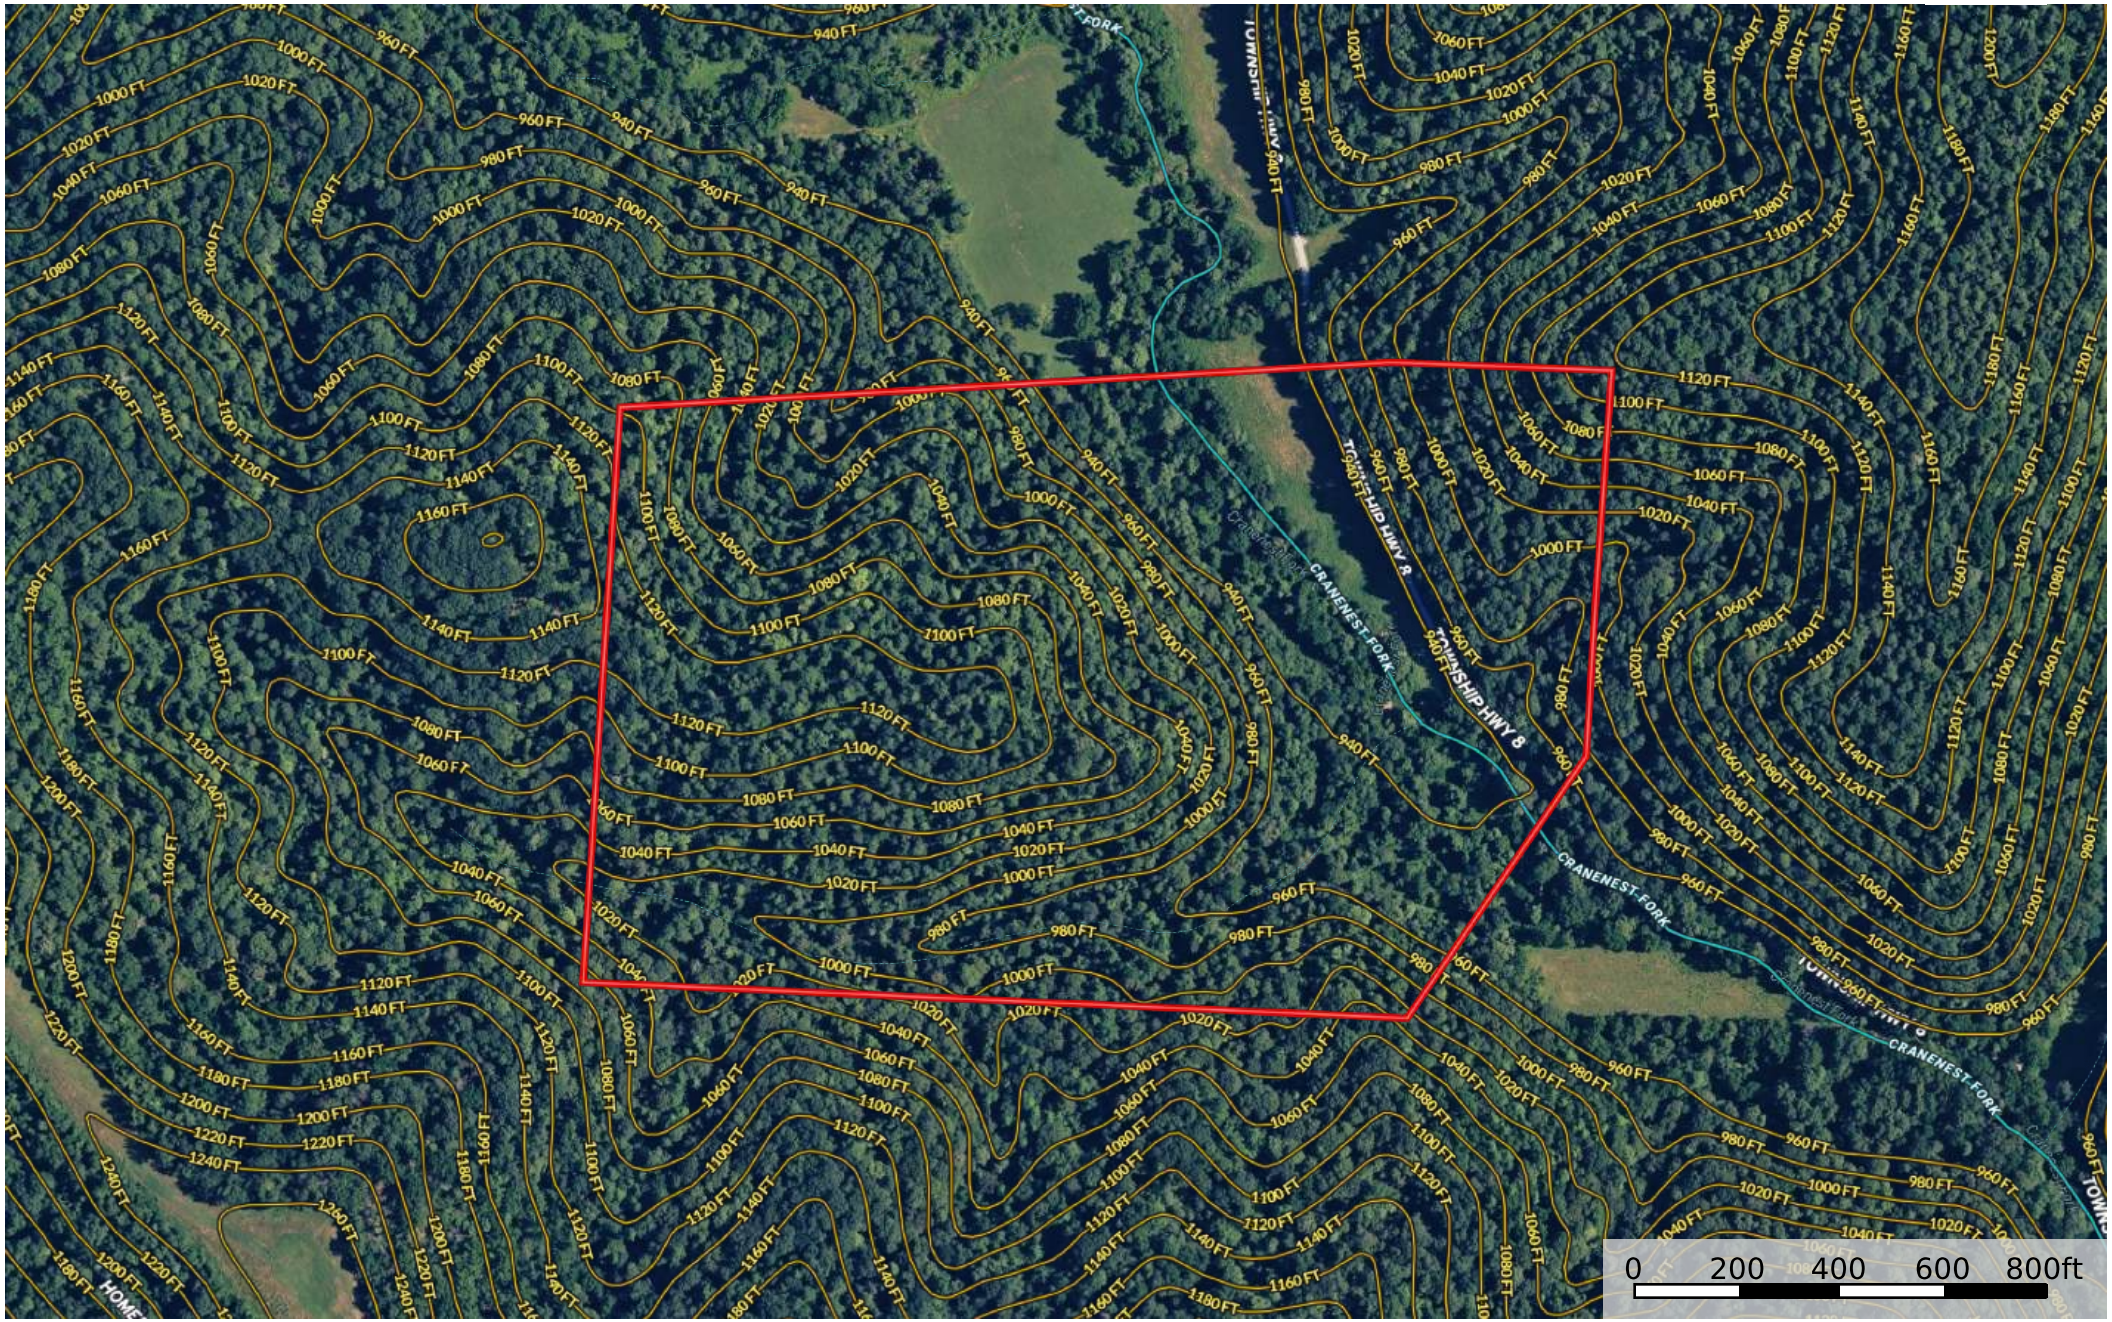

Pratt's Run Road

Monroe County, Ohio, 50.03 AC +/-

2. Boundary
    Forest Service
    State Land
    Fish and Wildlife
    National Park
    Other
    BLM
    Local Government
    100 Year Floodplain
    500 Year Floodplain
    Floodway
    Special
    Unmapped/ Not Included
    Stream, Intermittent
    River/Creek
    Water Body