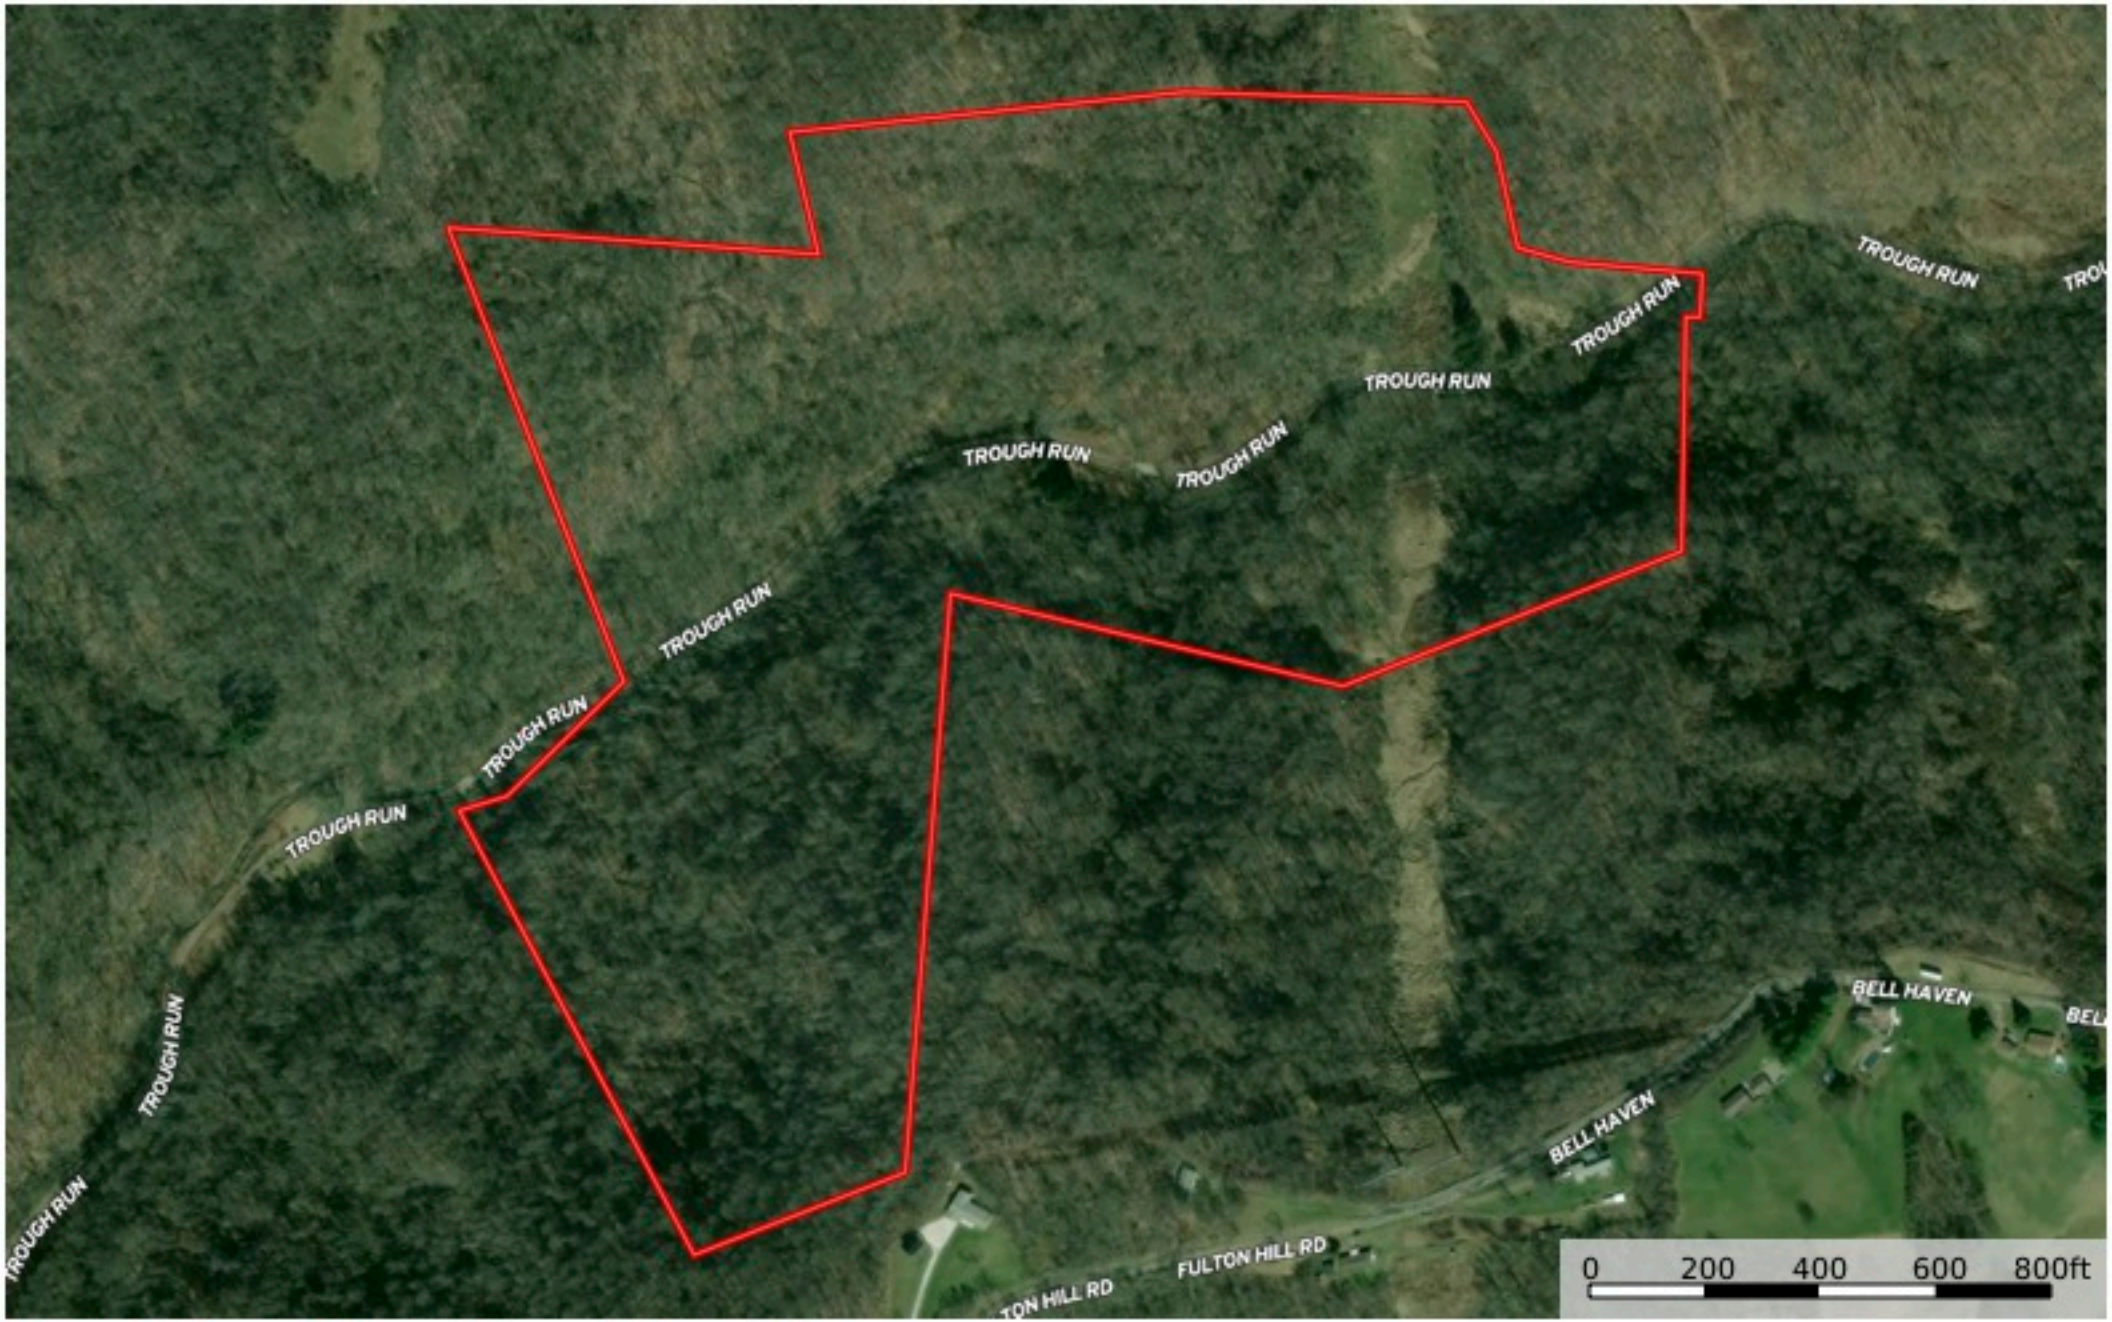

Trough Run 52

Belmont County, Ohio, 51.99 AC +/-

- Boundary
- 100 Year Floodplain
- 500 Year Floodplain
- Floodway
- Special
- Unmapped/ Not Included