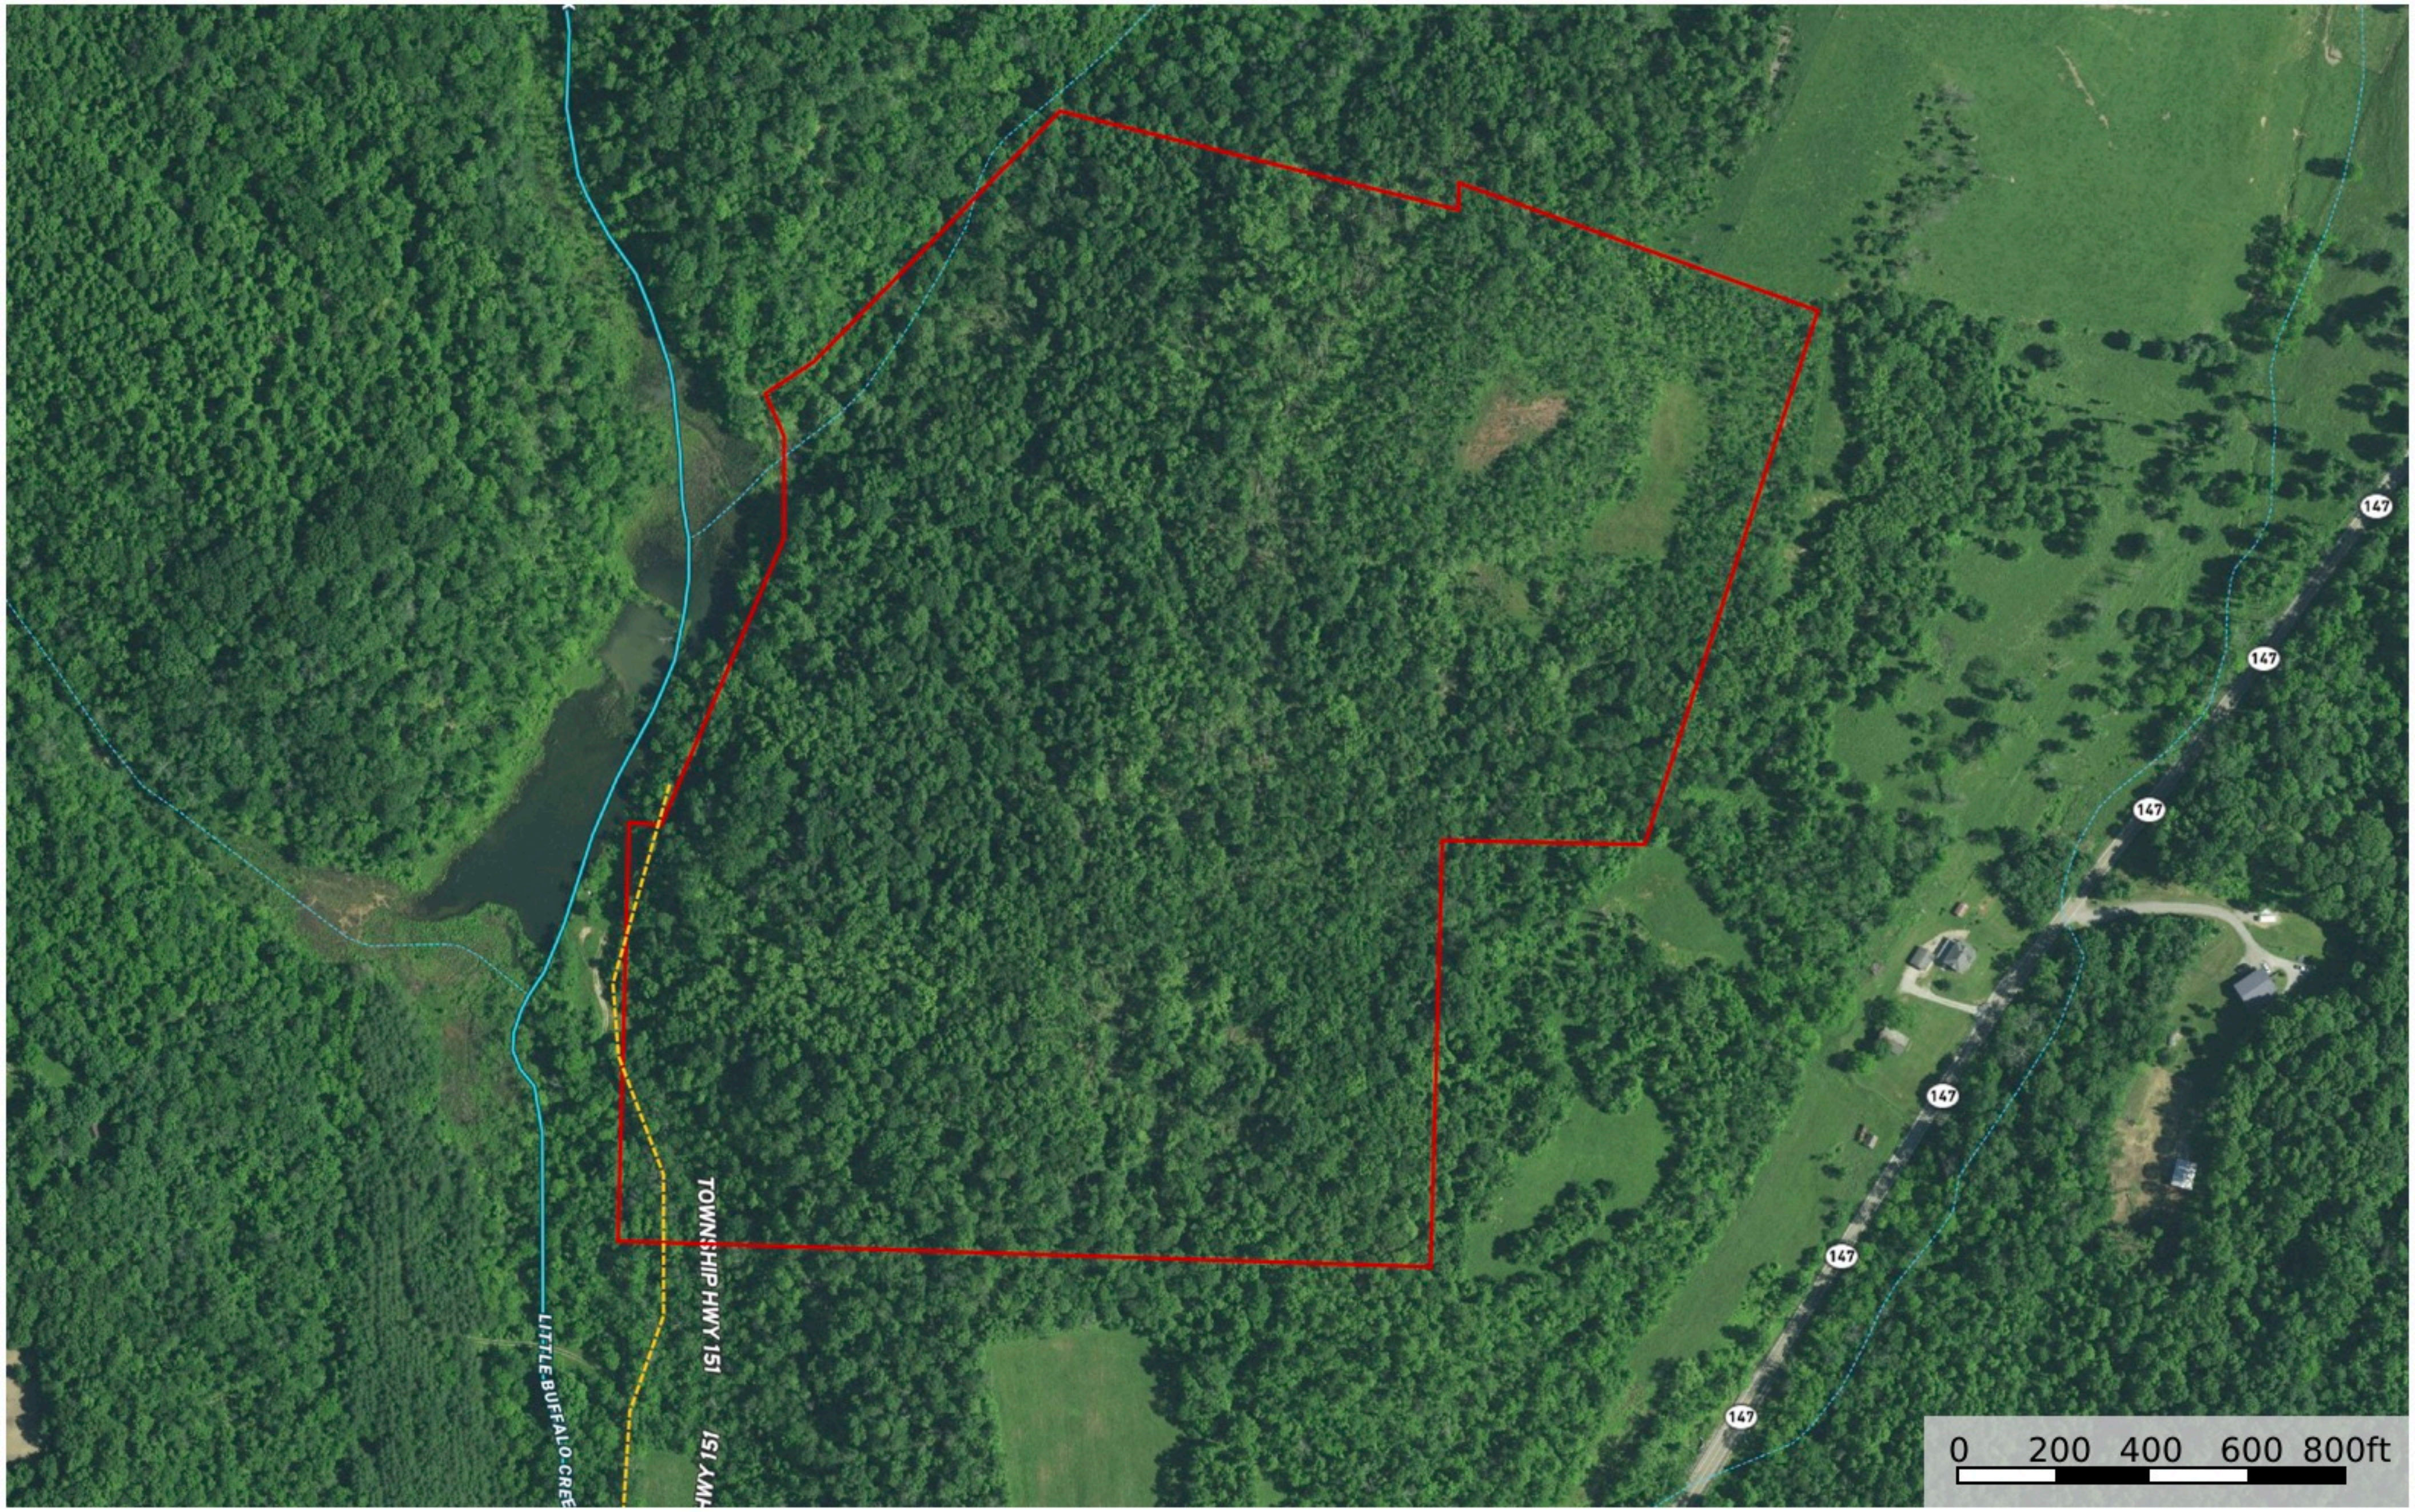

**Twp Rd 151 50**  
Noble County, Ohio, 50 AC +/-

- Boundary
- Road / Trail
- Stream, Intermitt
- River/Creek
- Water Body