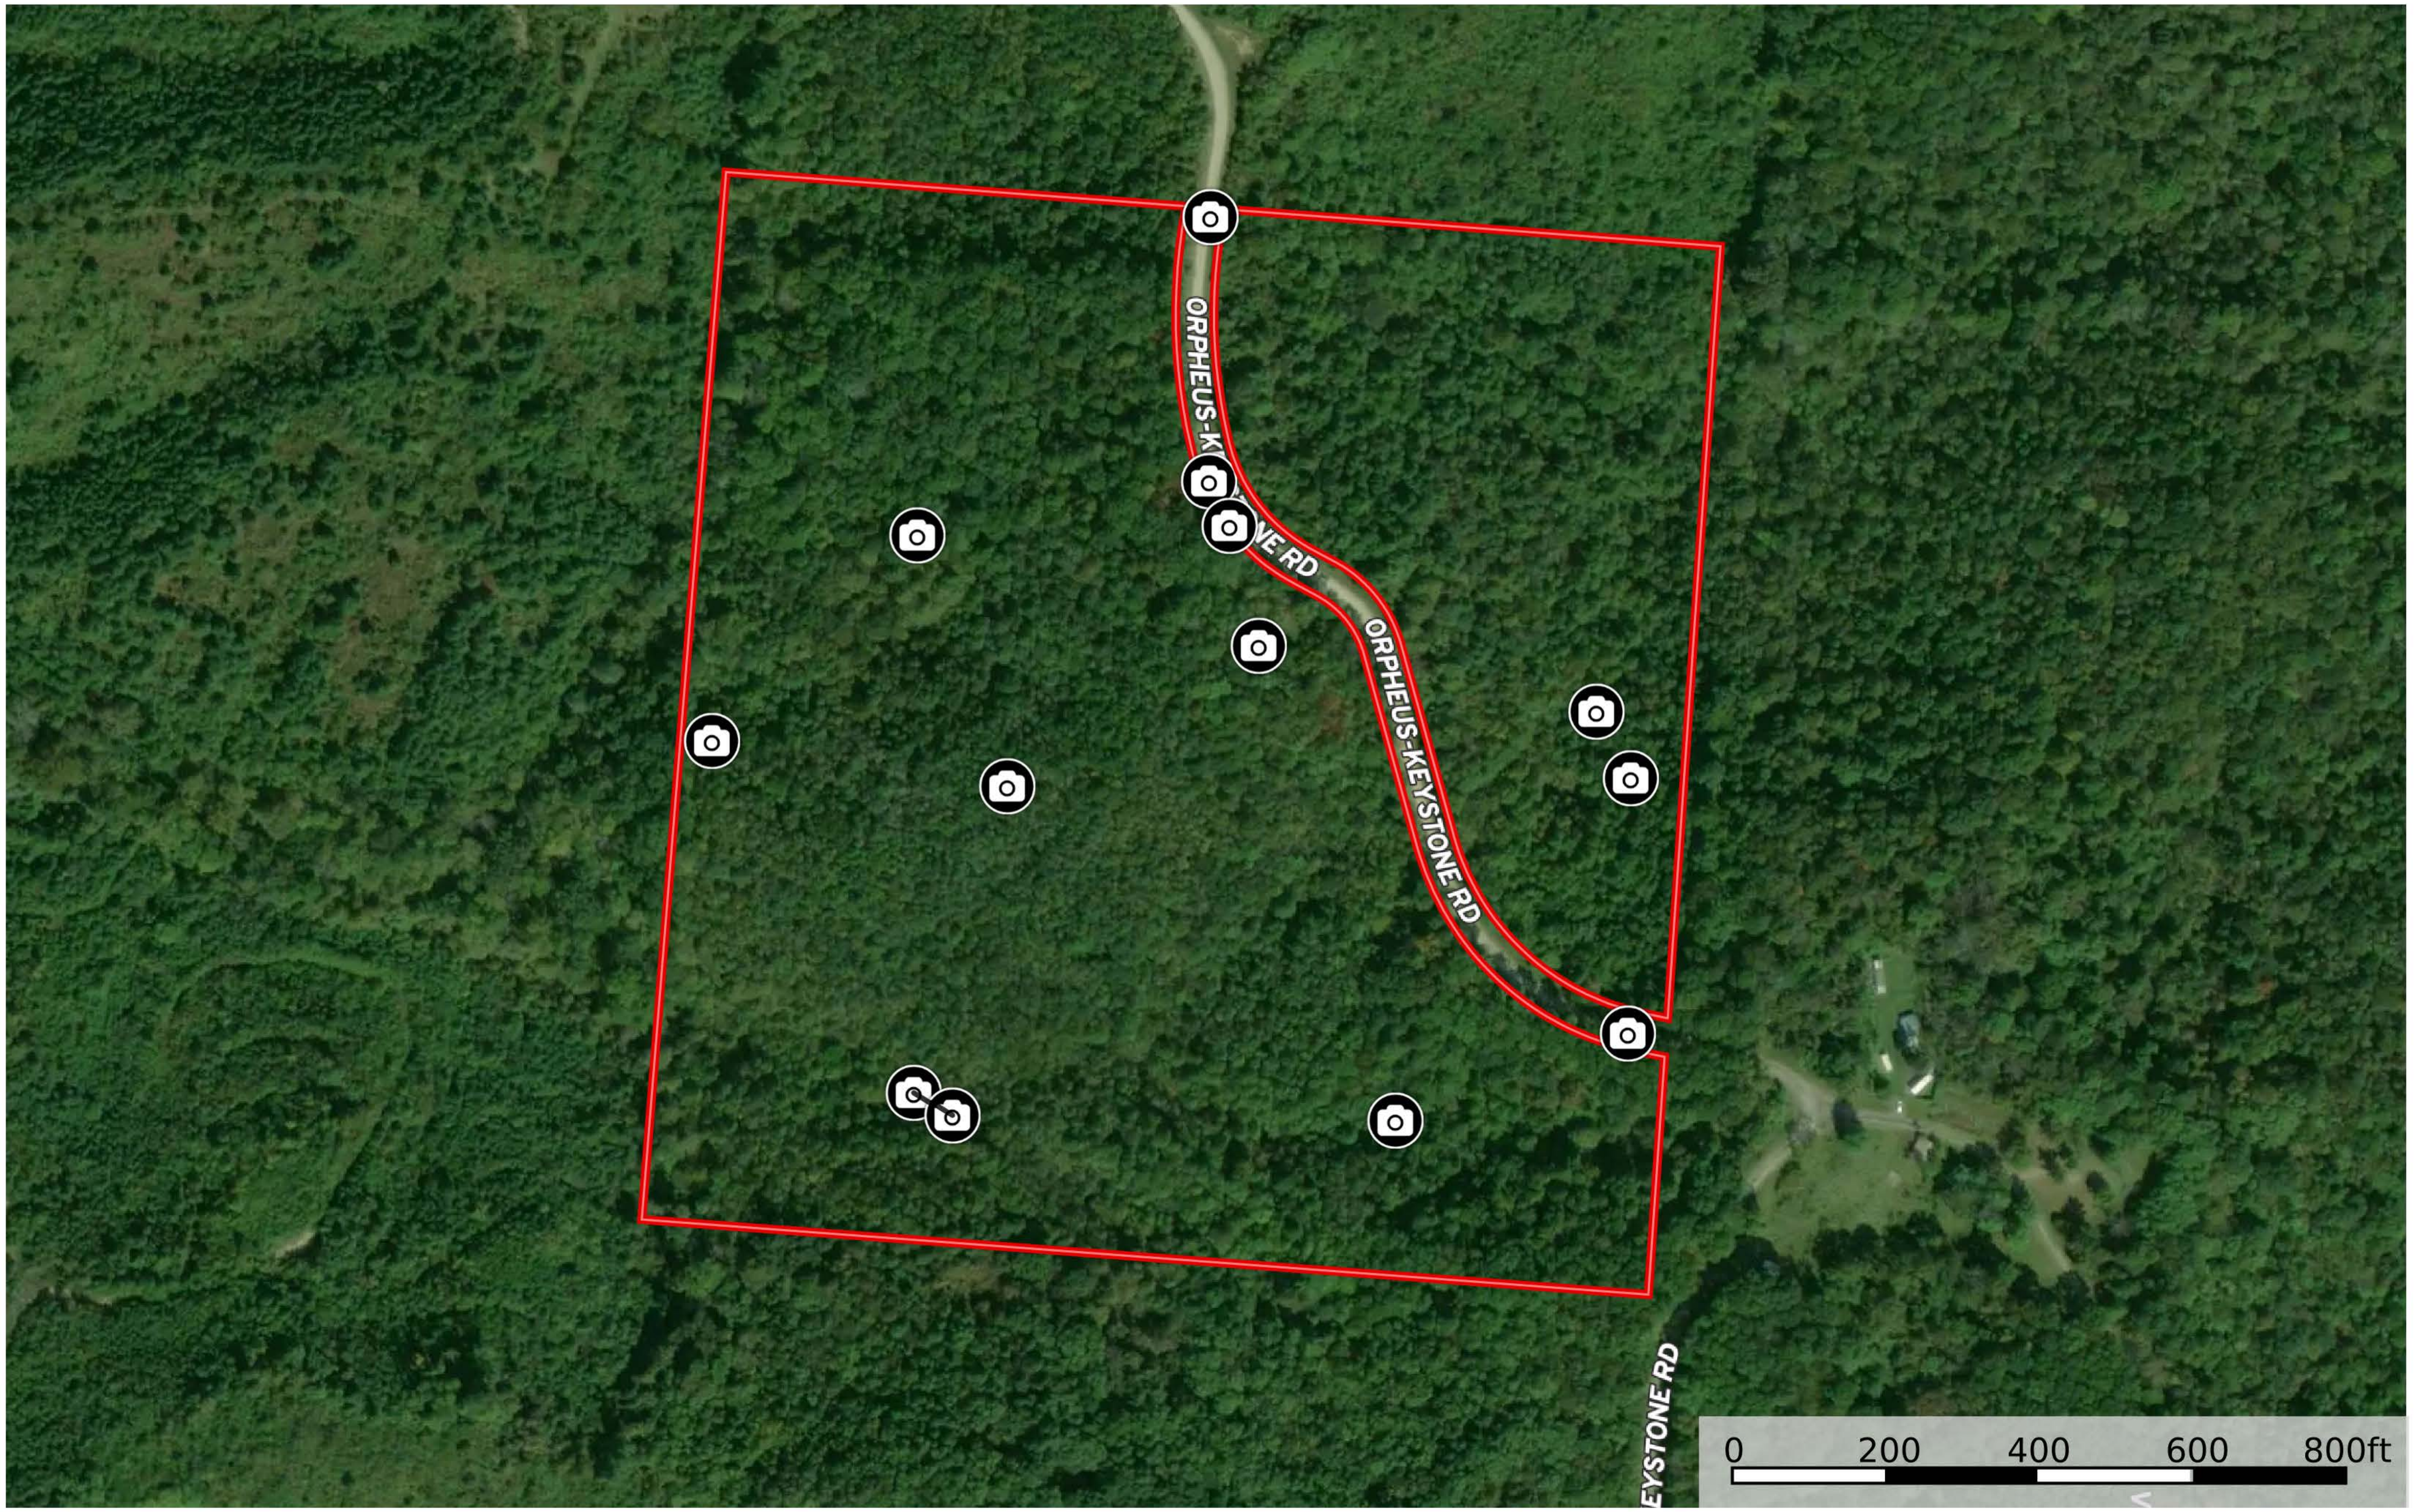

Orpheus Keystone

Jackson County, Ohio, 40 AC +/-

 Photo Point  Boundary