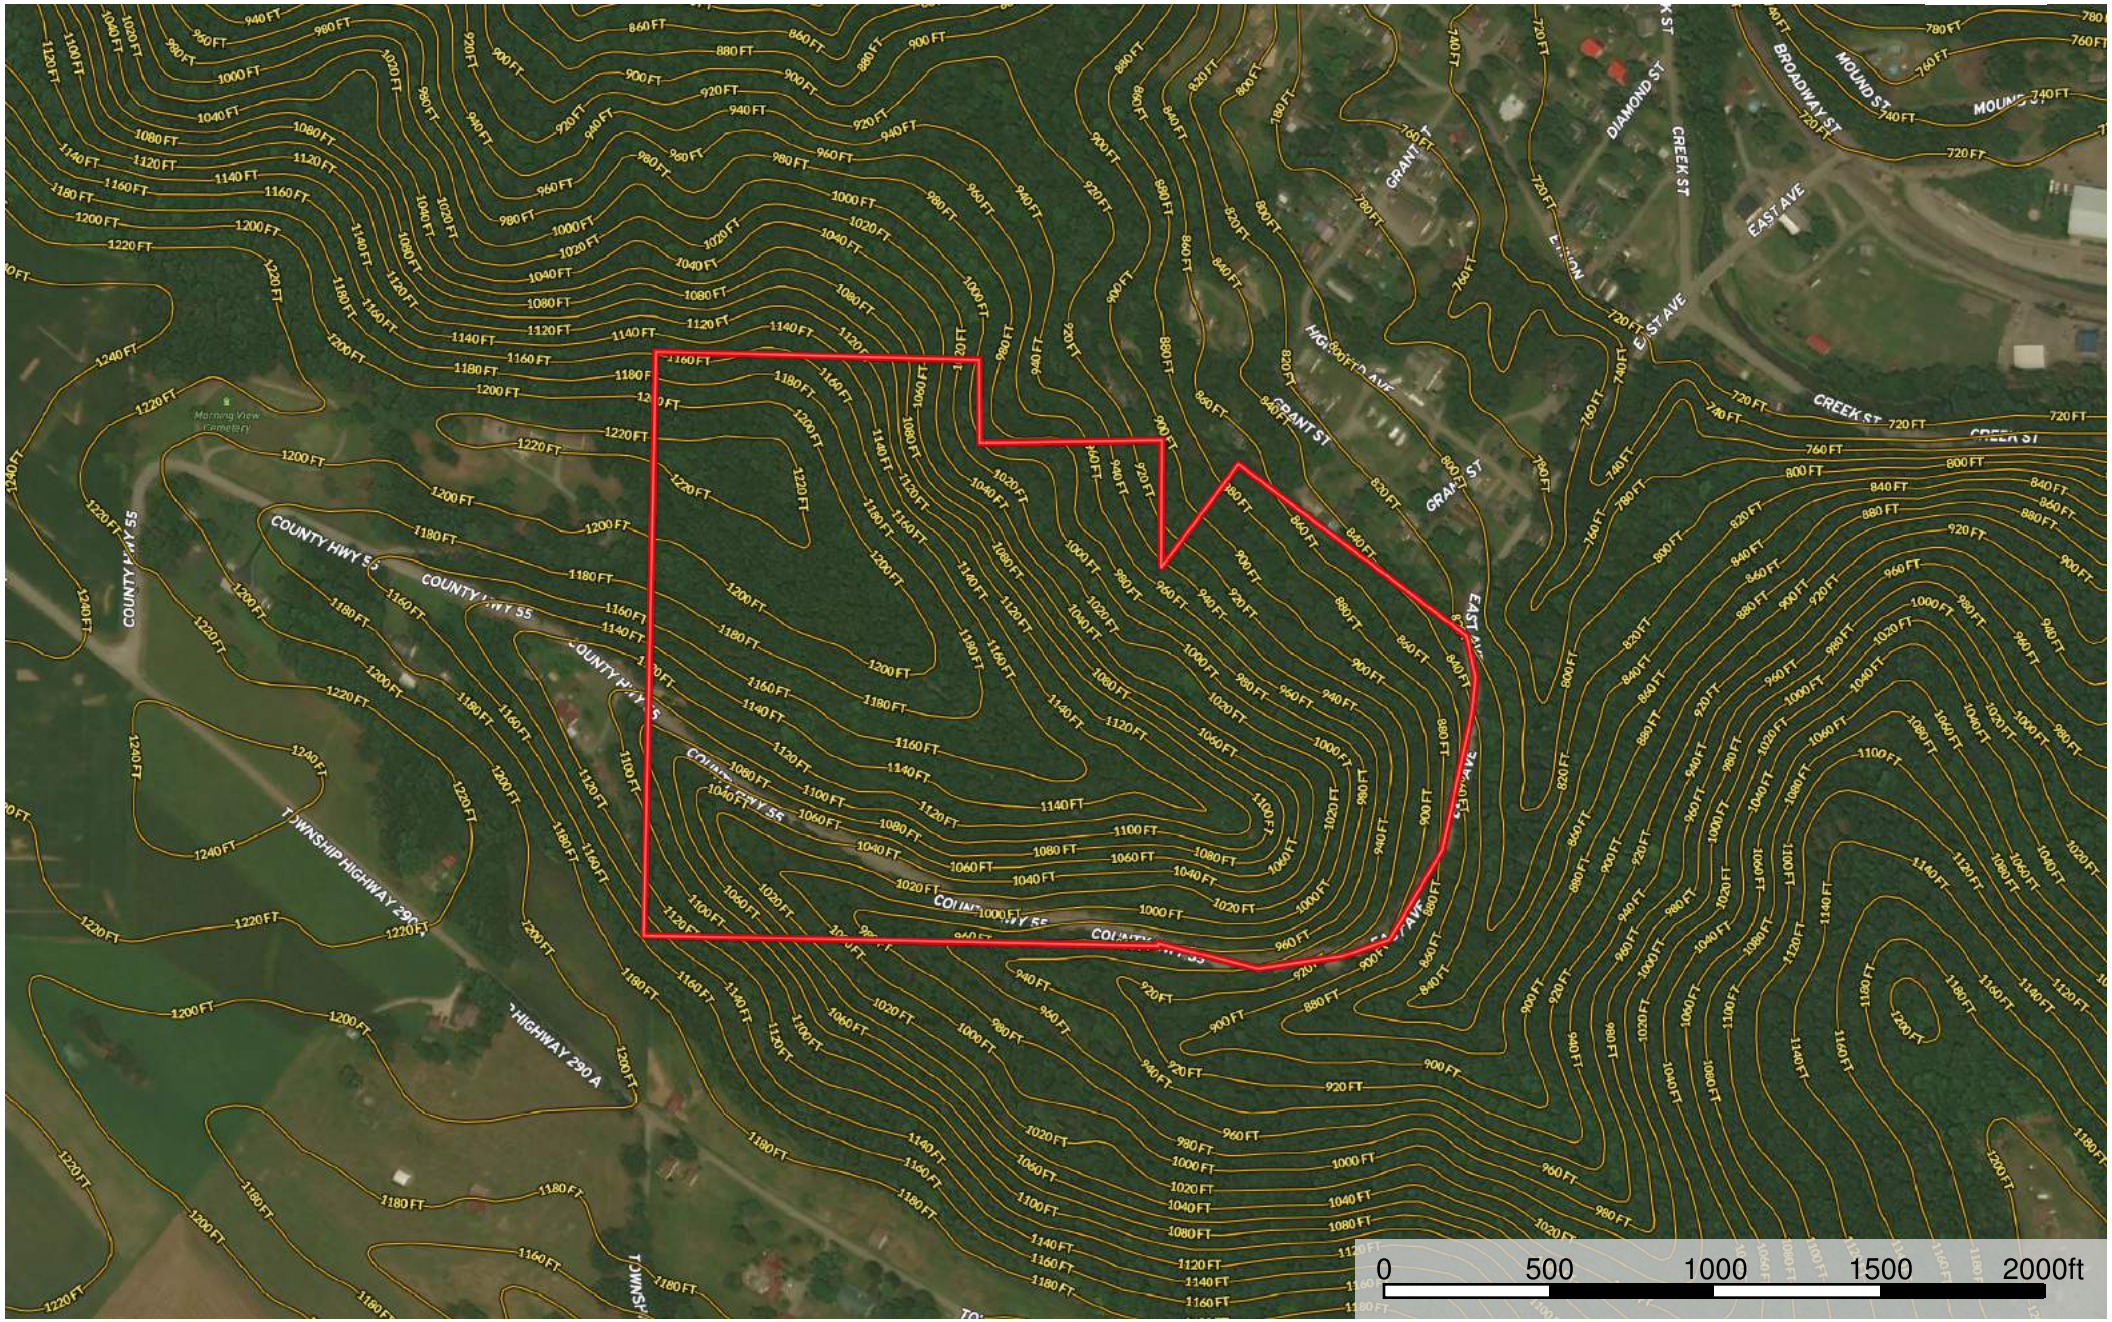

0 CR 55
Jefferson County, Ohio, 48 AC +/-

 Boundary