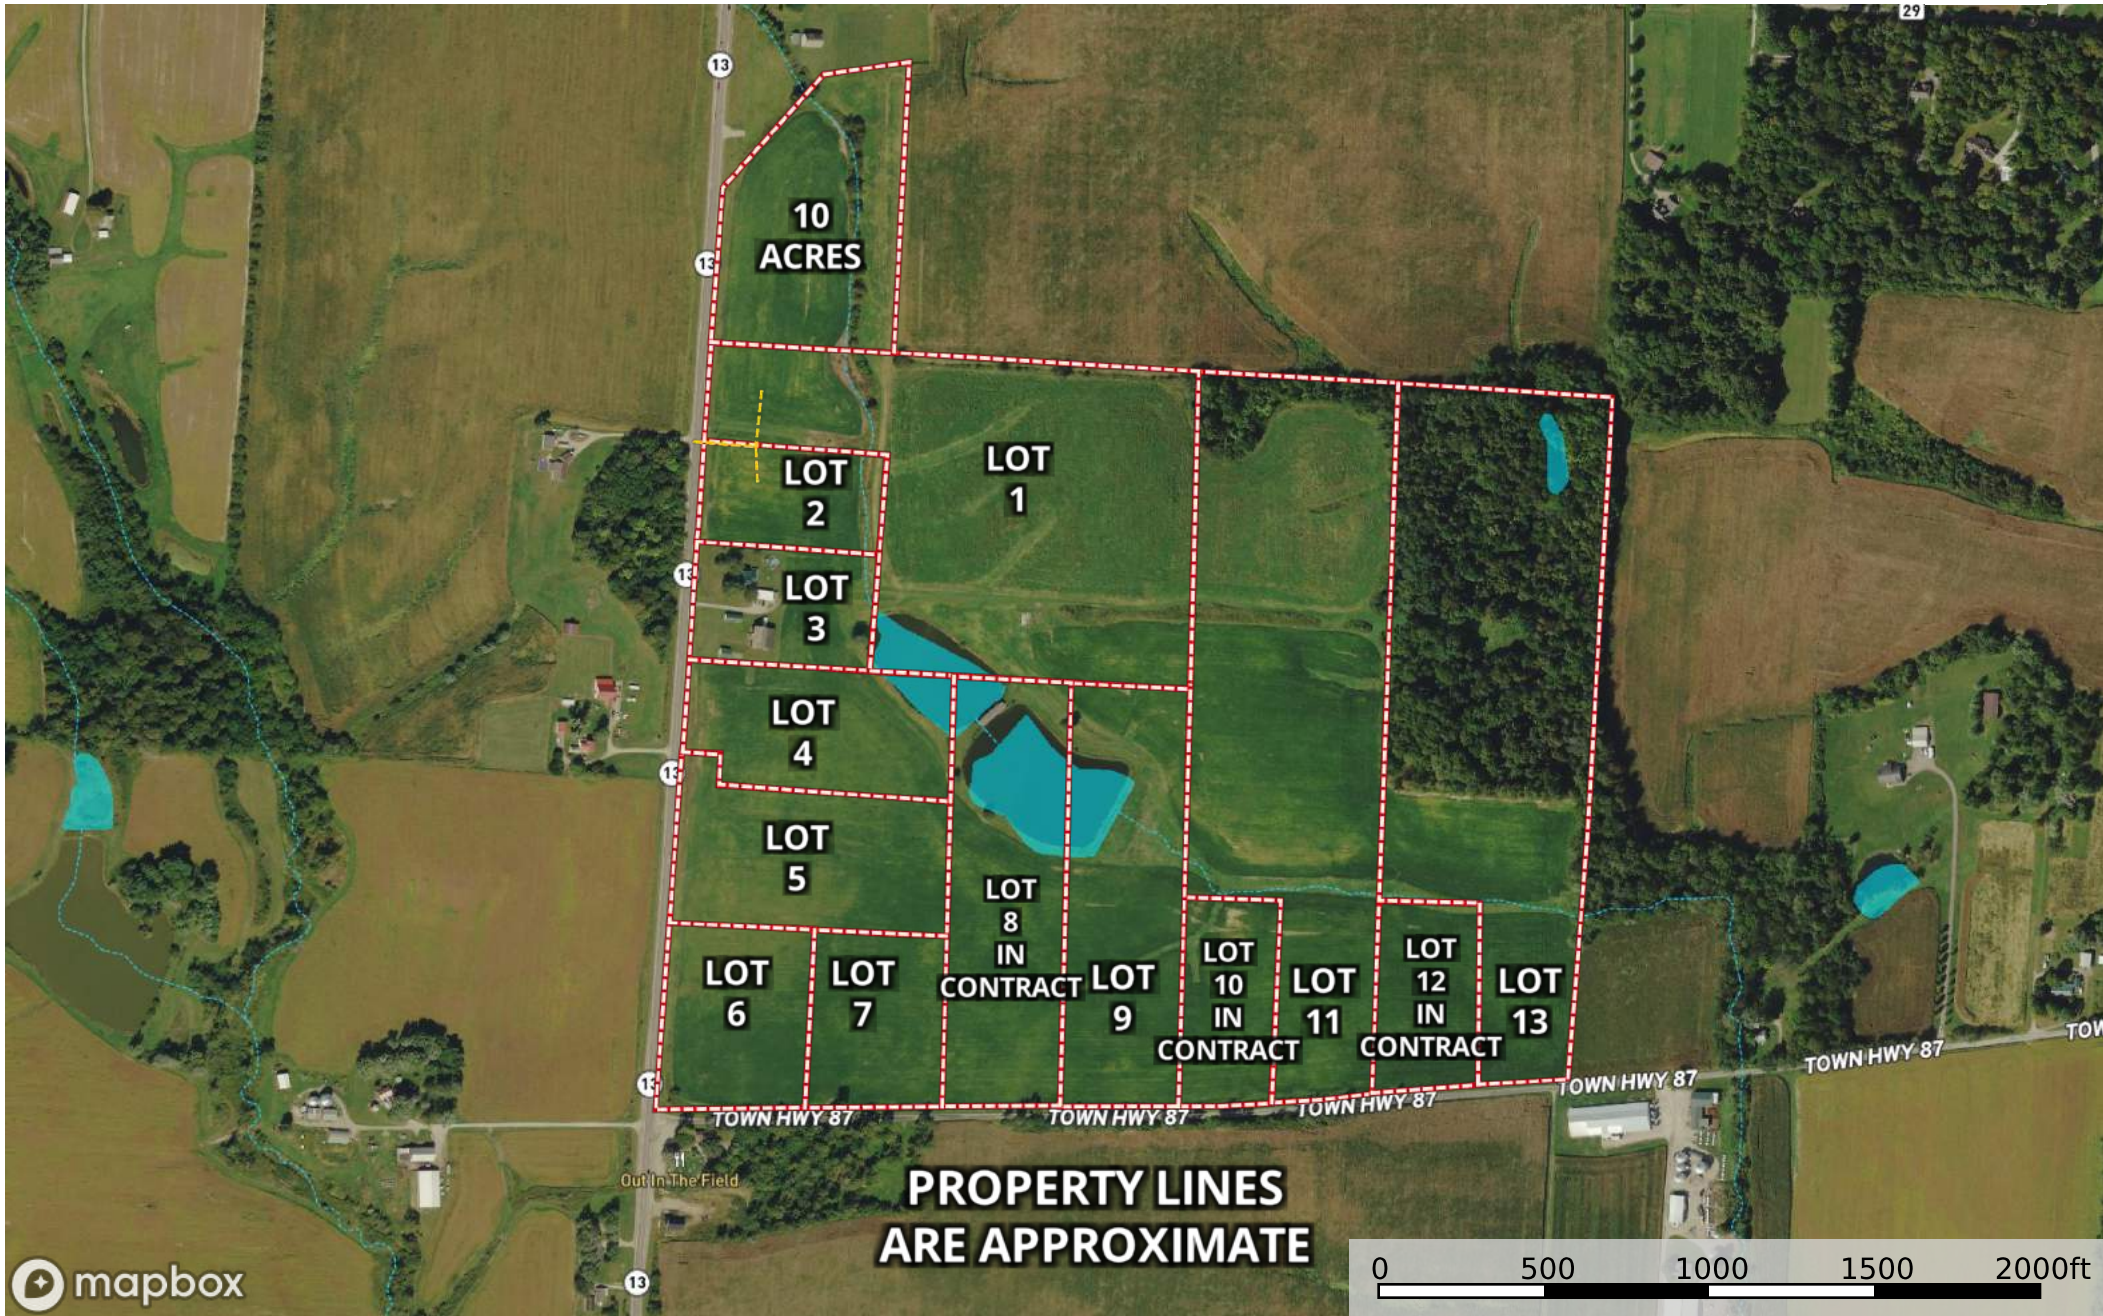

**State Route 13 Lots 1-13**  
Perry County, Ohio, AC +/-

mapbox

- Road / Trail
- Boundary
- Stream, Intermittent
- River/Creek
- Water Body