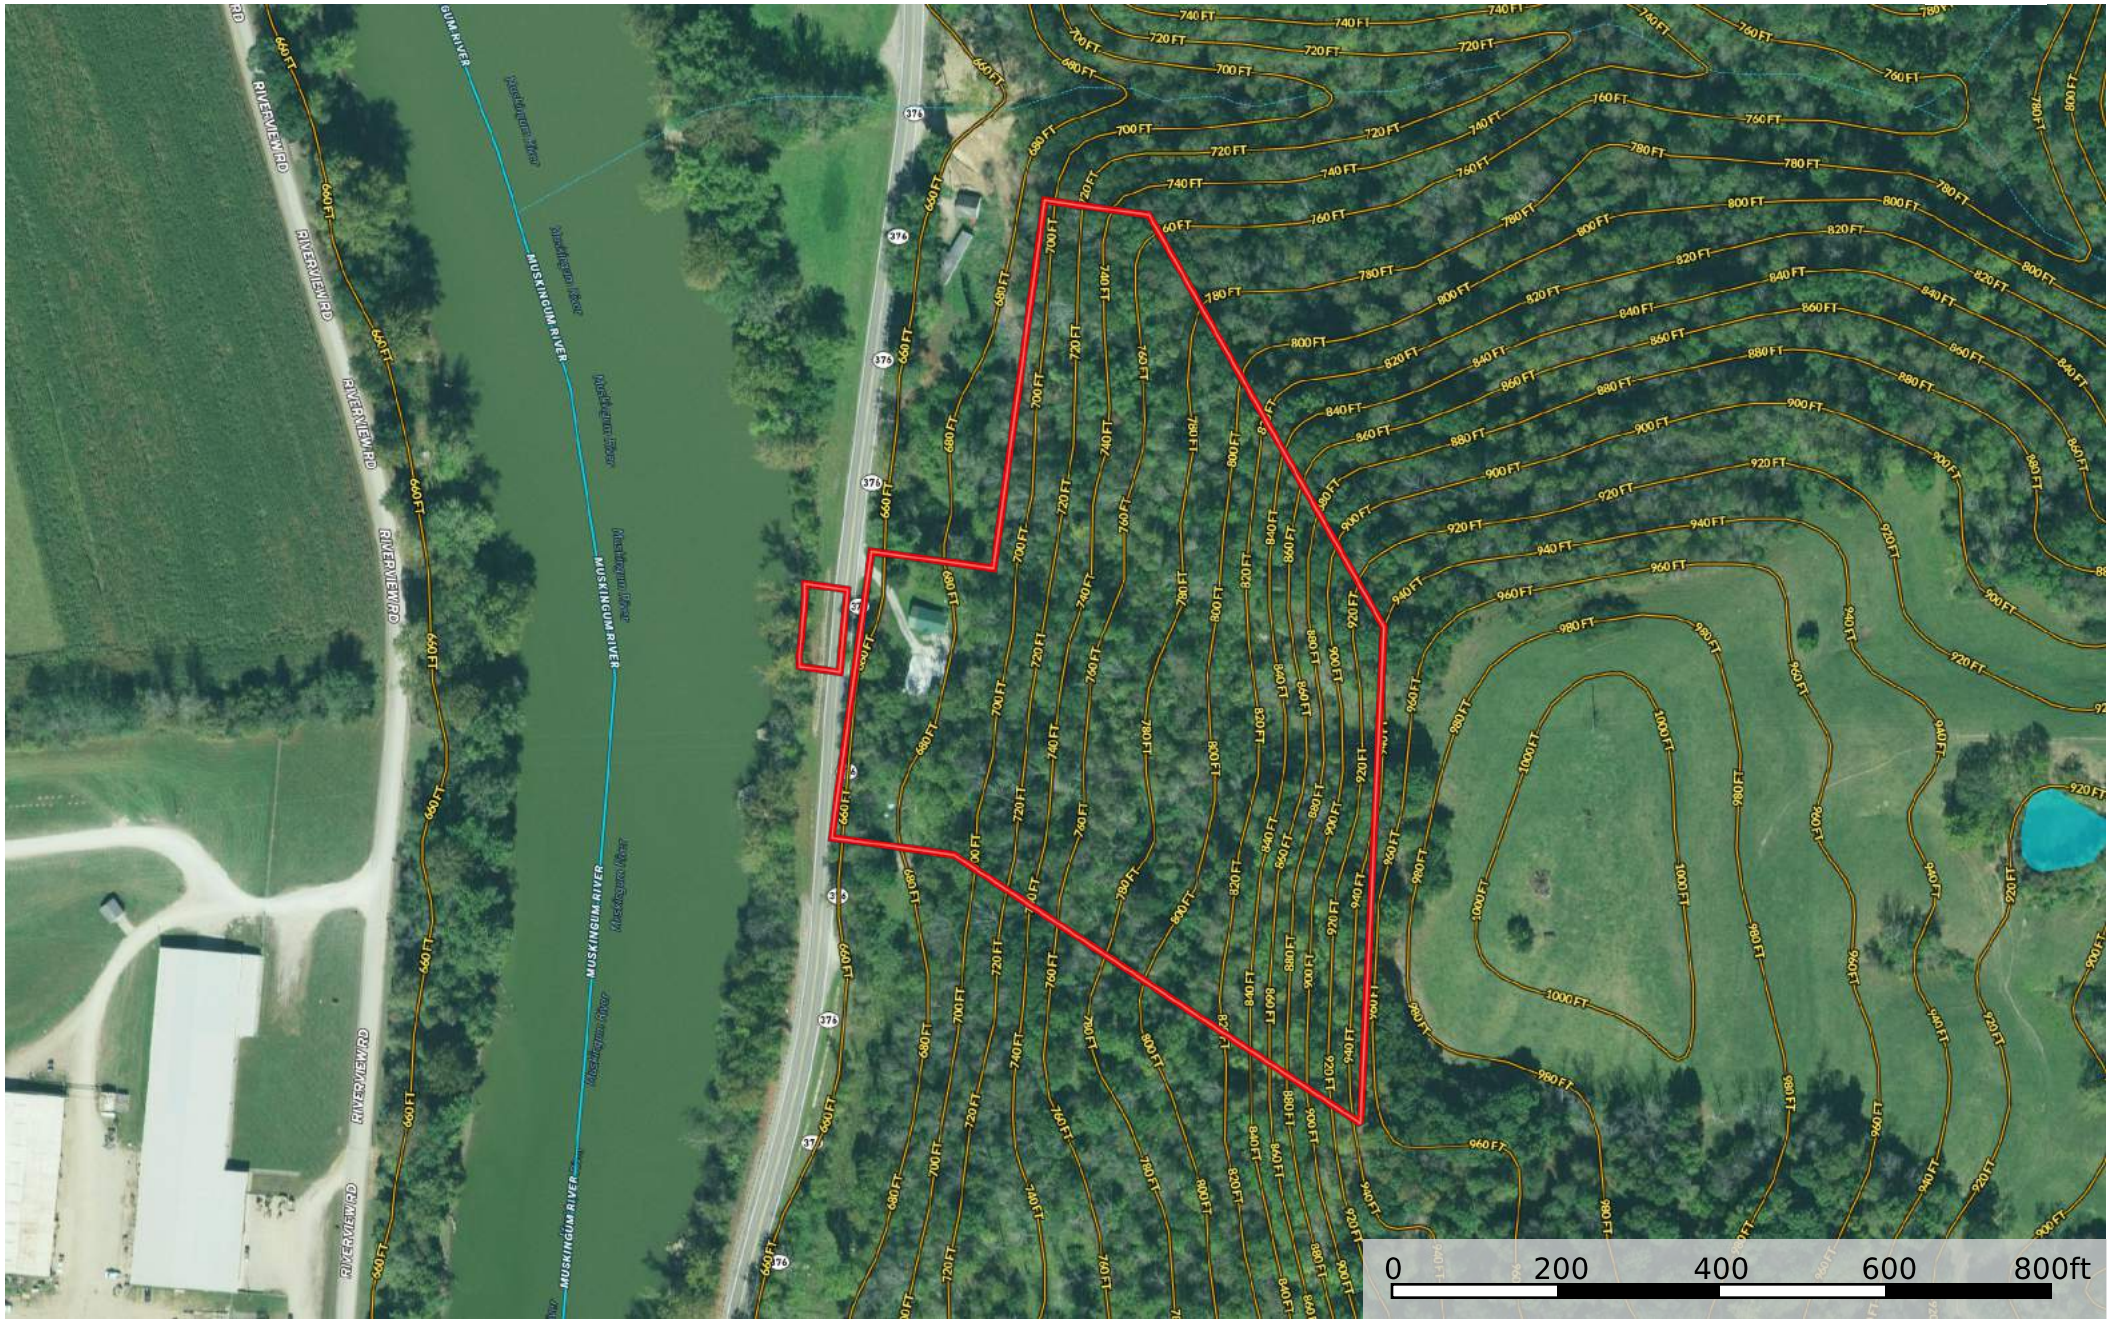

2156 South Riverside Drive

Morgan County, Ohio, 10.3844 AC +/-

-  Boundary
-  Stream, Intermittent
-  River/Creek
-  Water Body