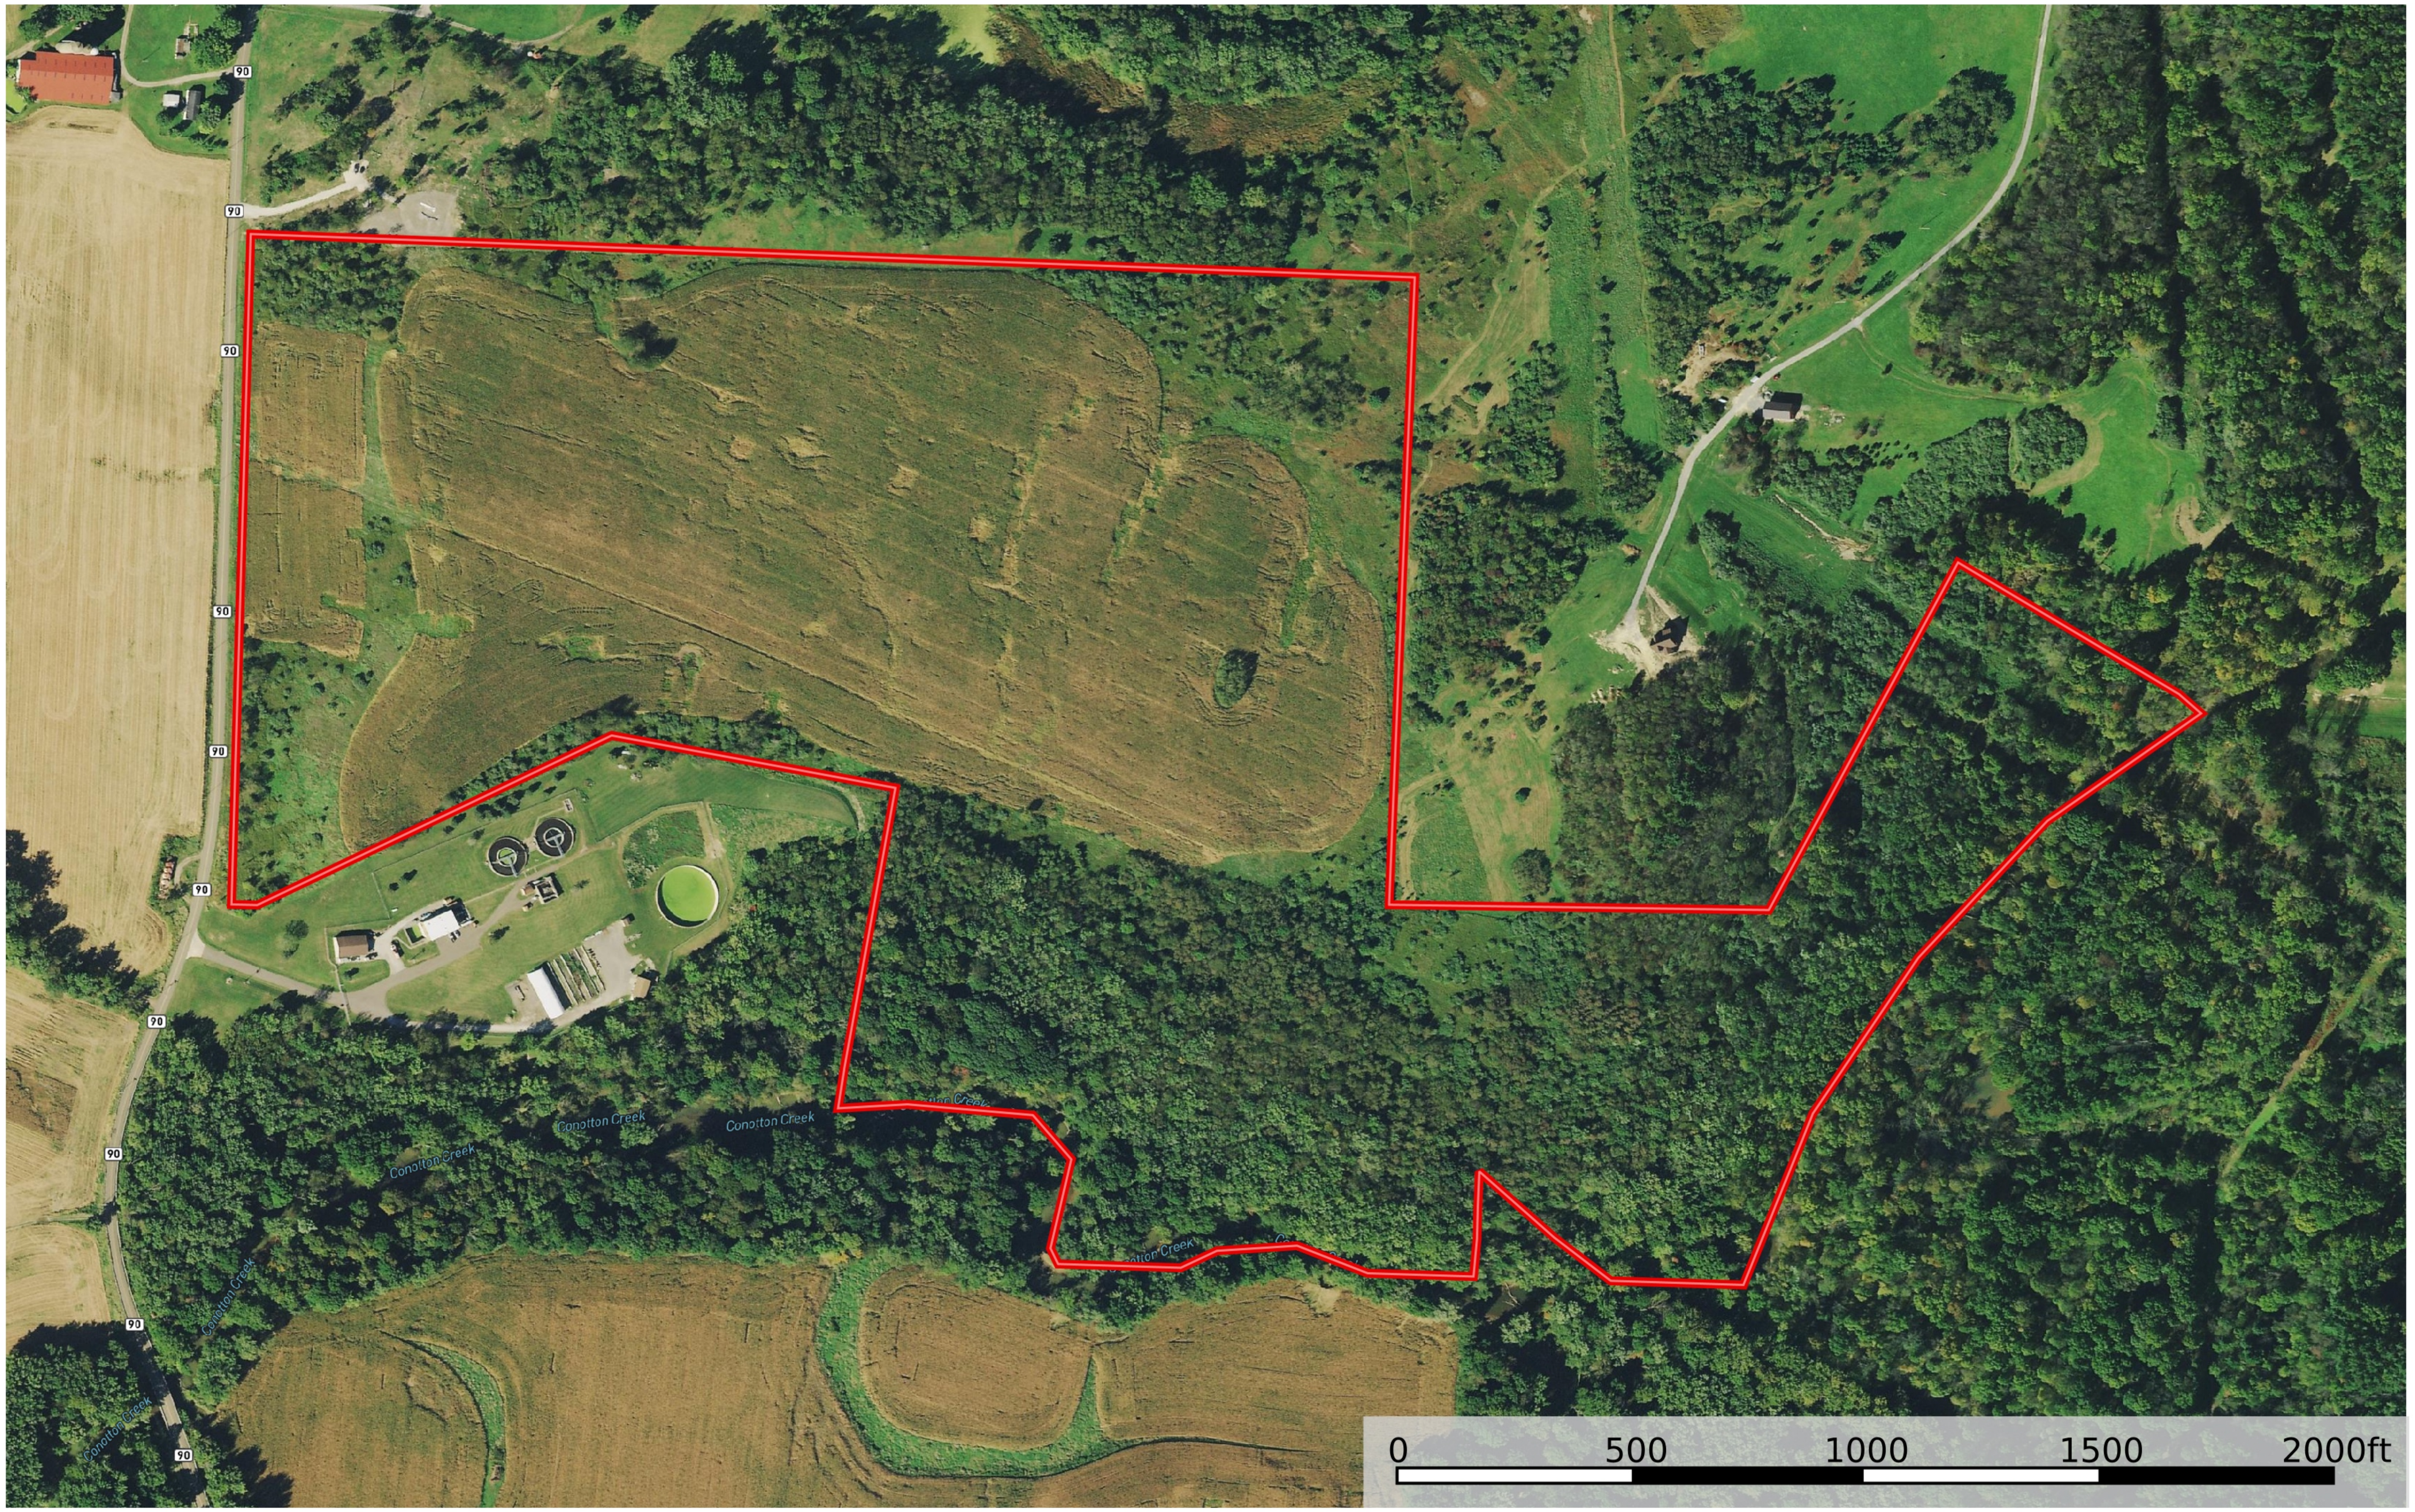

# New Cumberland Rd NE

Tuscarawas County, Ohio, 112.07 AC +/-

 Boundary