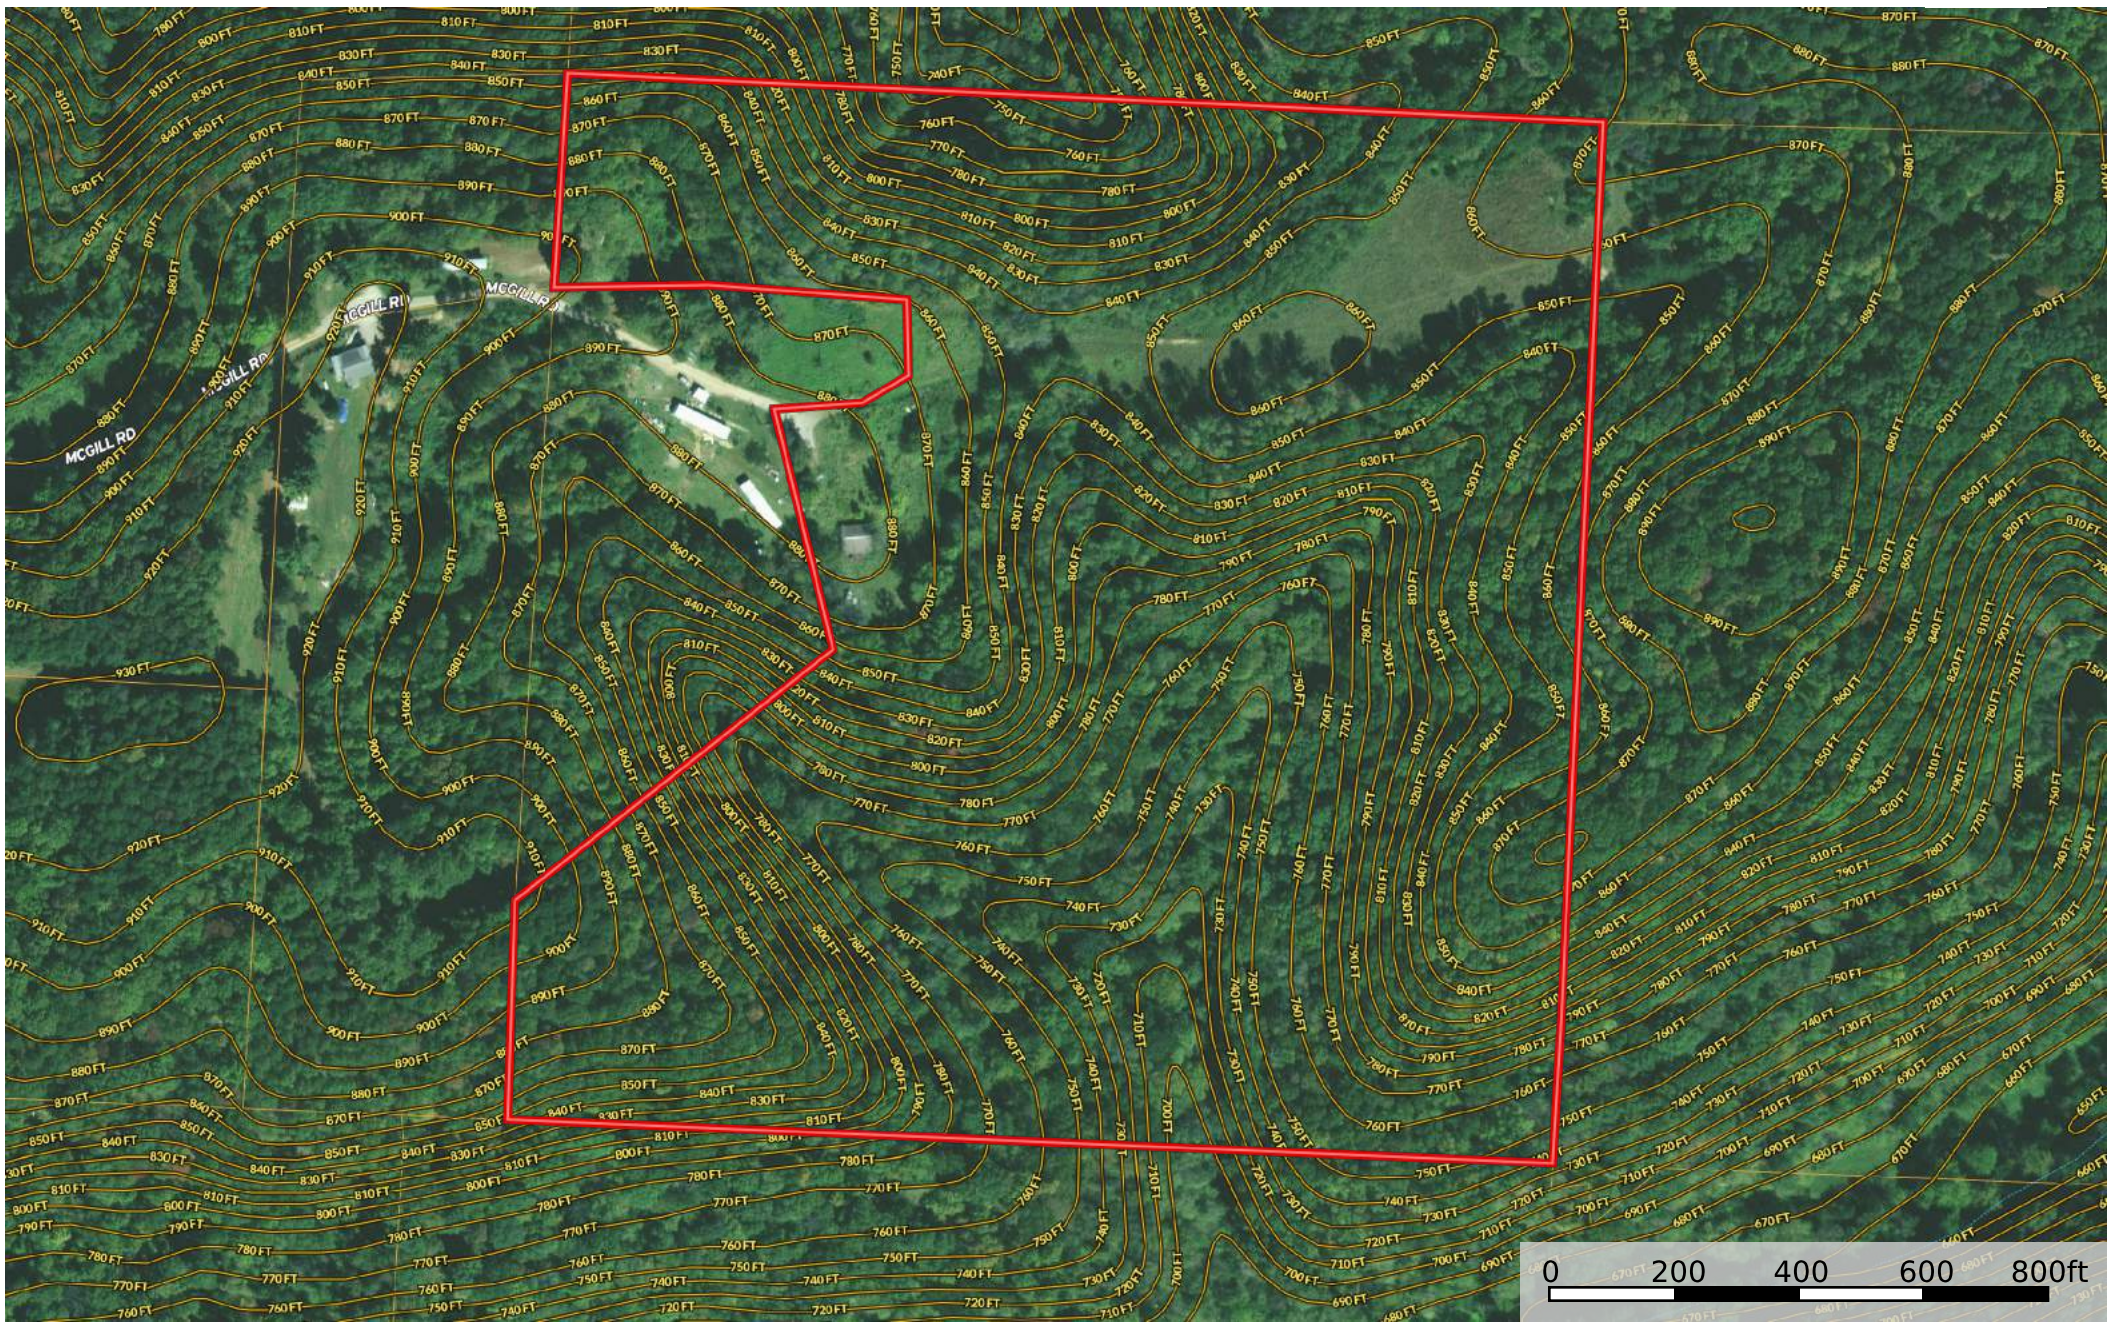

22485 McGill Road

Athens County, Ohio, 34.963 AC +/-

-  Boundary
-  Stream, Intermittent
-  River/Creek
-  Water Body