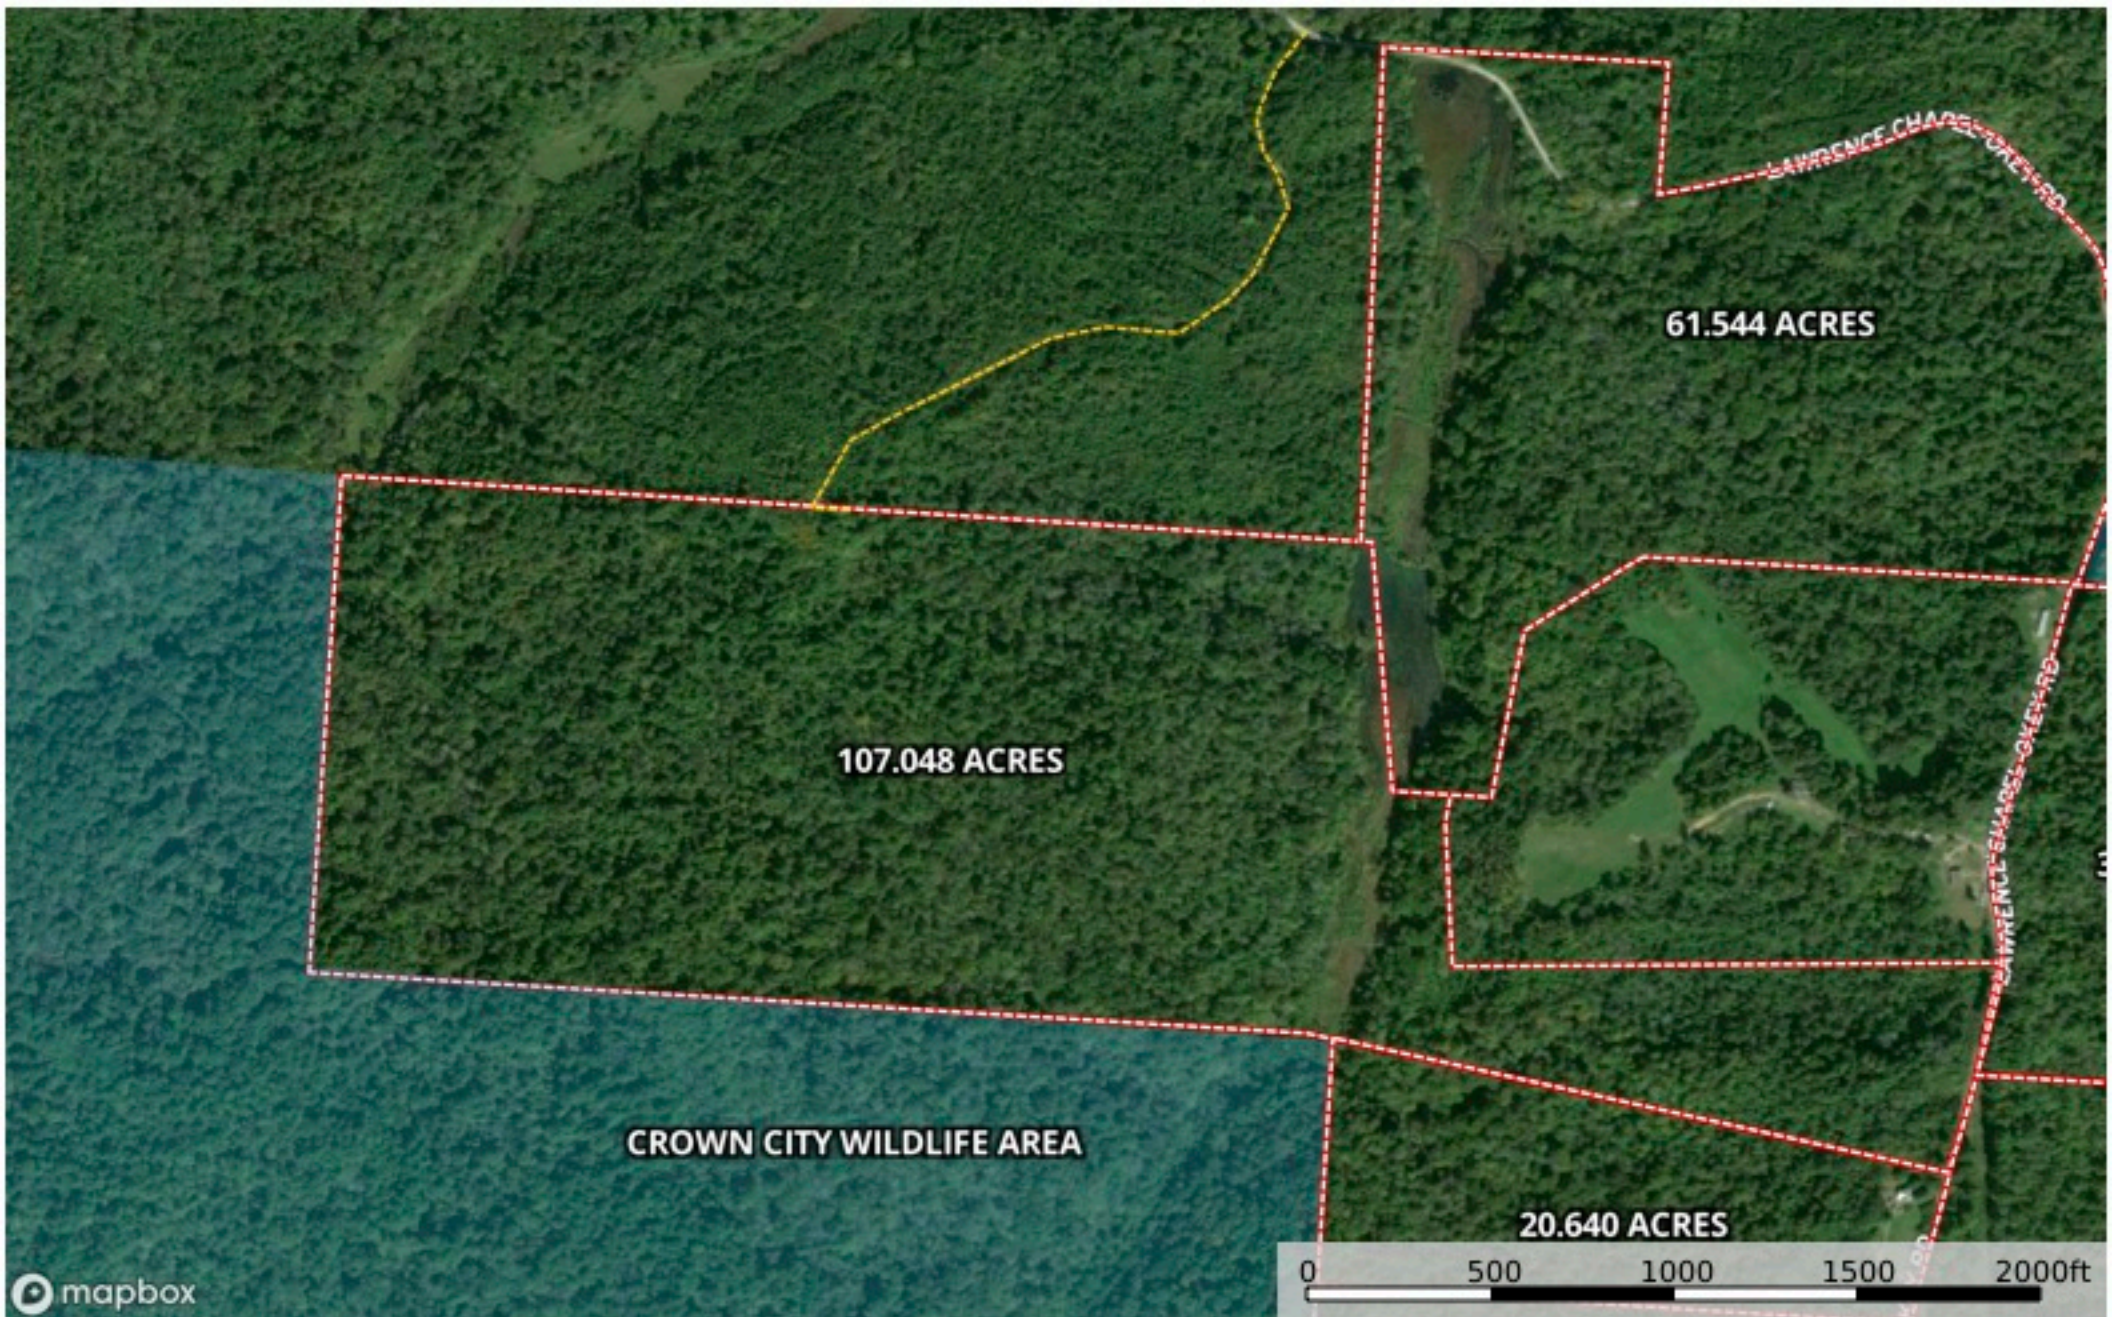

**Lawrence Chapel Okey Rd 282 split**  
Lawrence County, Ohio, 282.485 AC +/-

mapbox

- Access Easement
- Crown City Wildlife Area
- Boundary