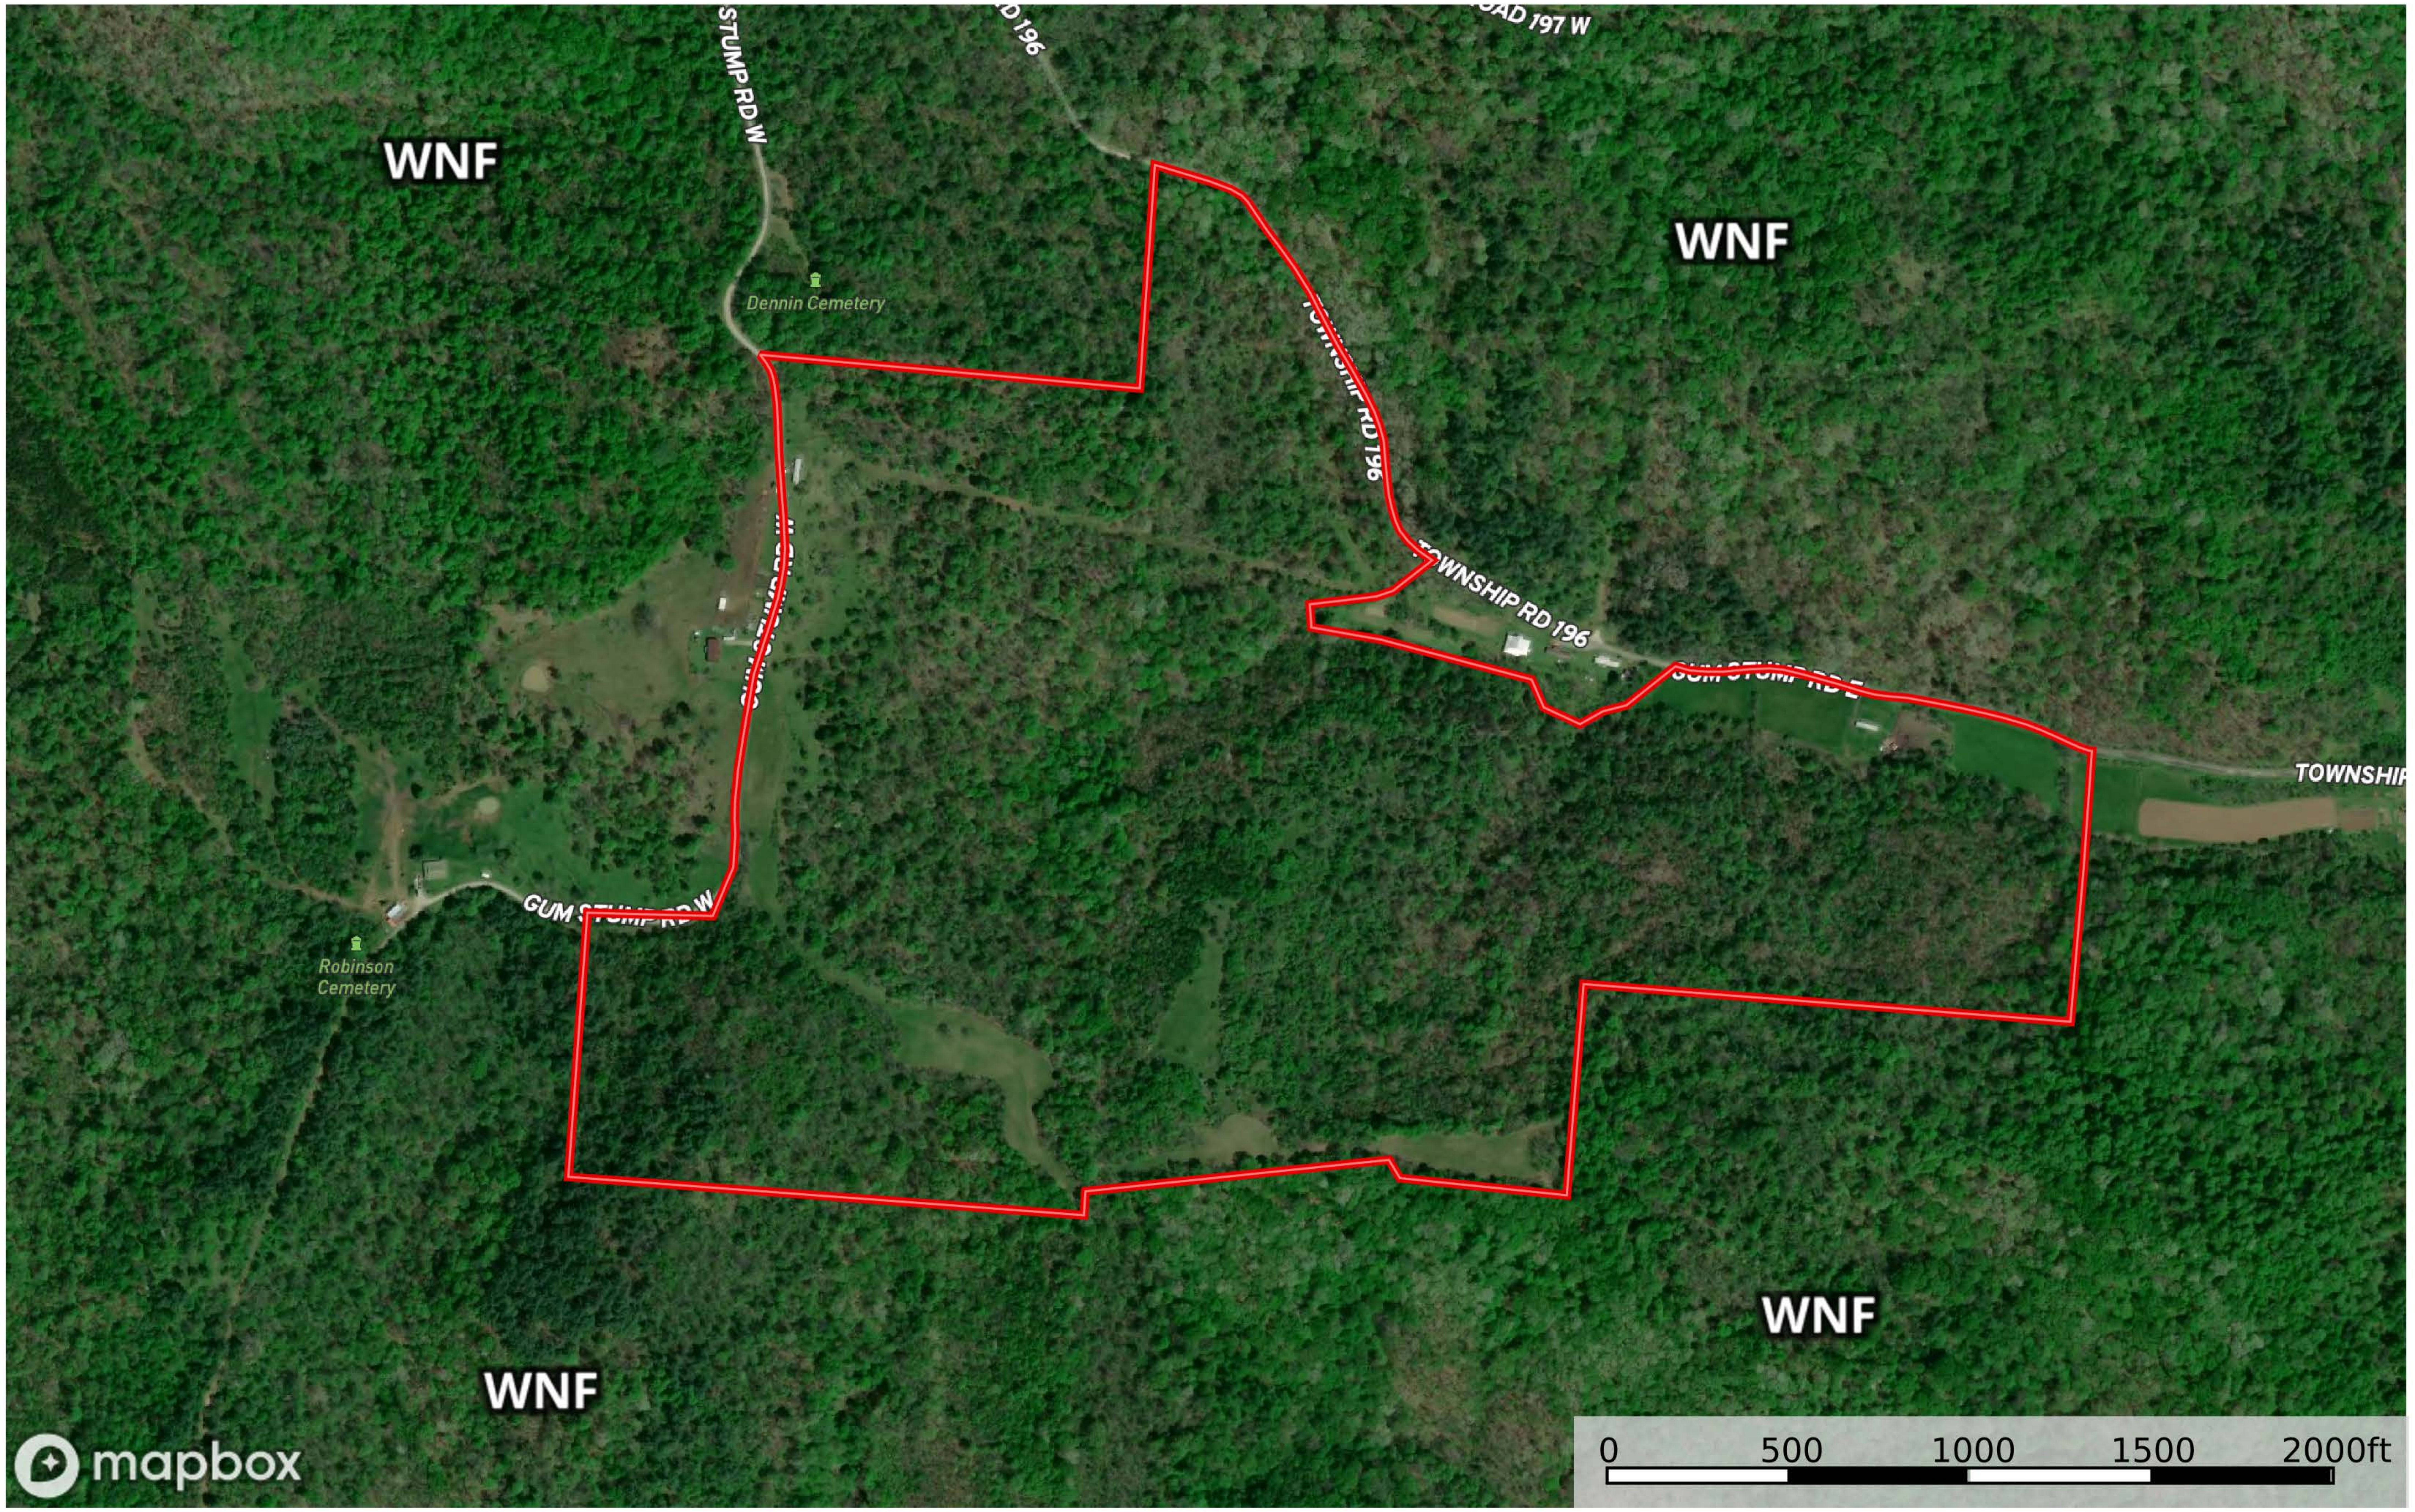

Twp Rd 196

Lawrence County, Ohio, 143.98 AC +/-

 Boundary