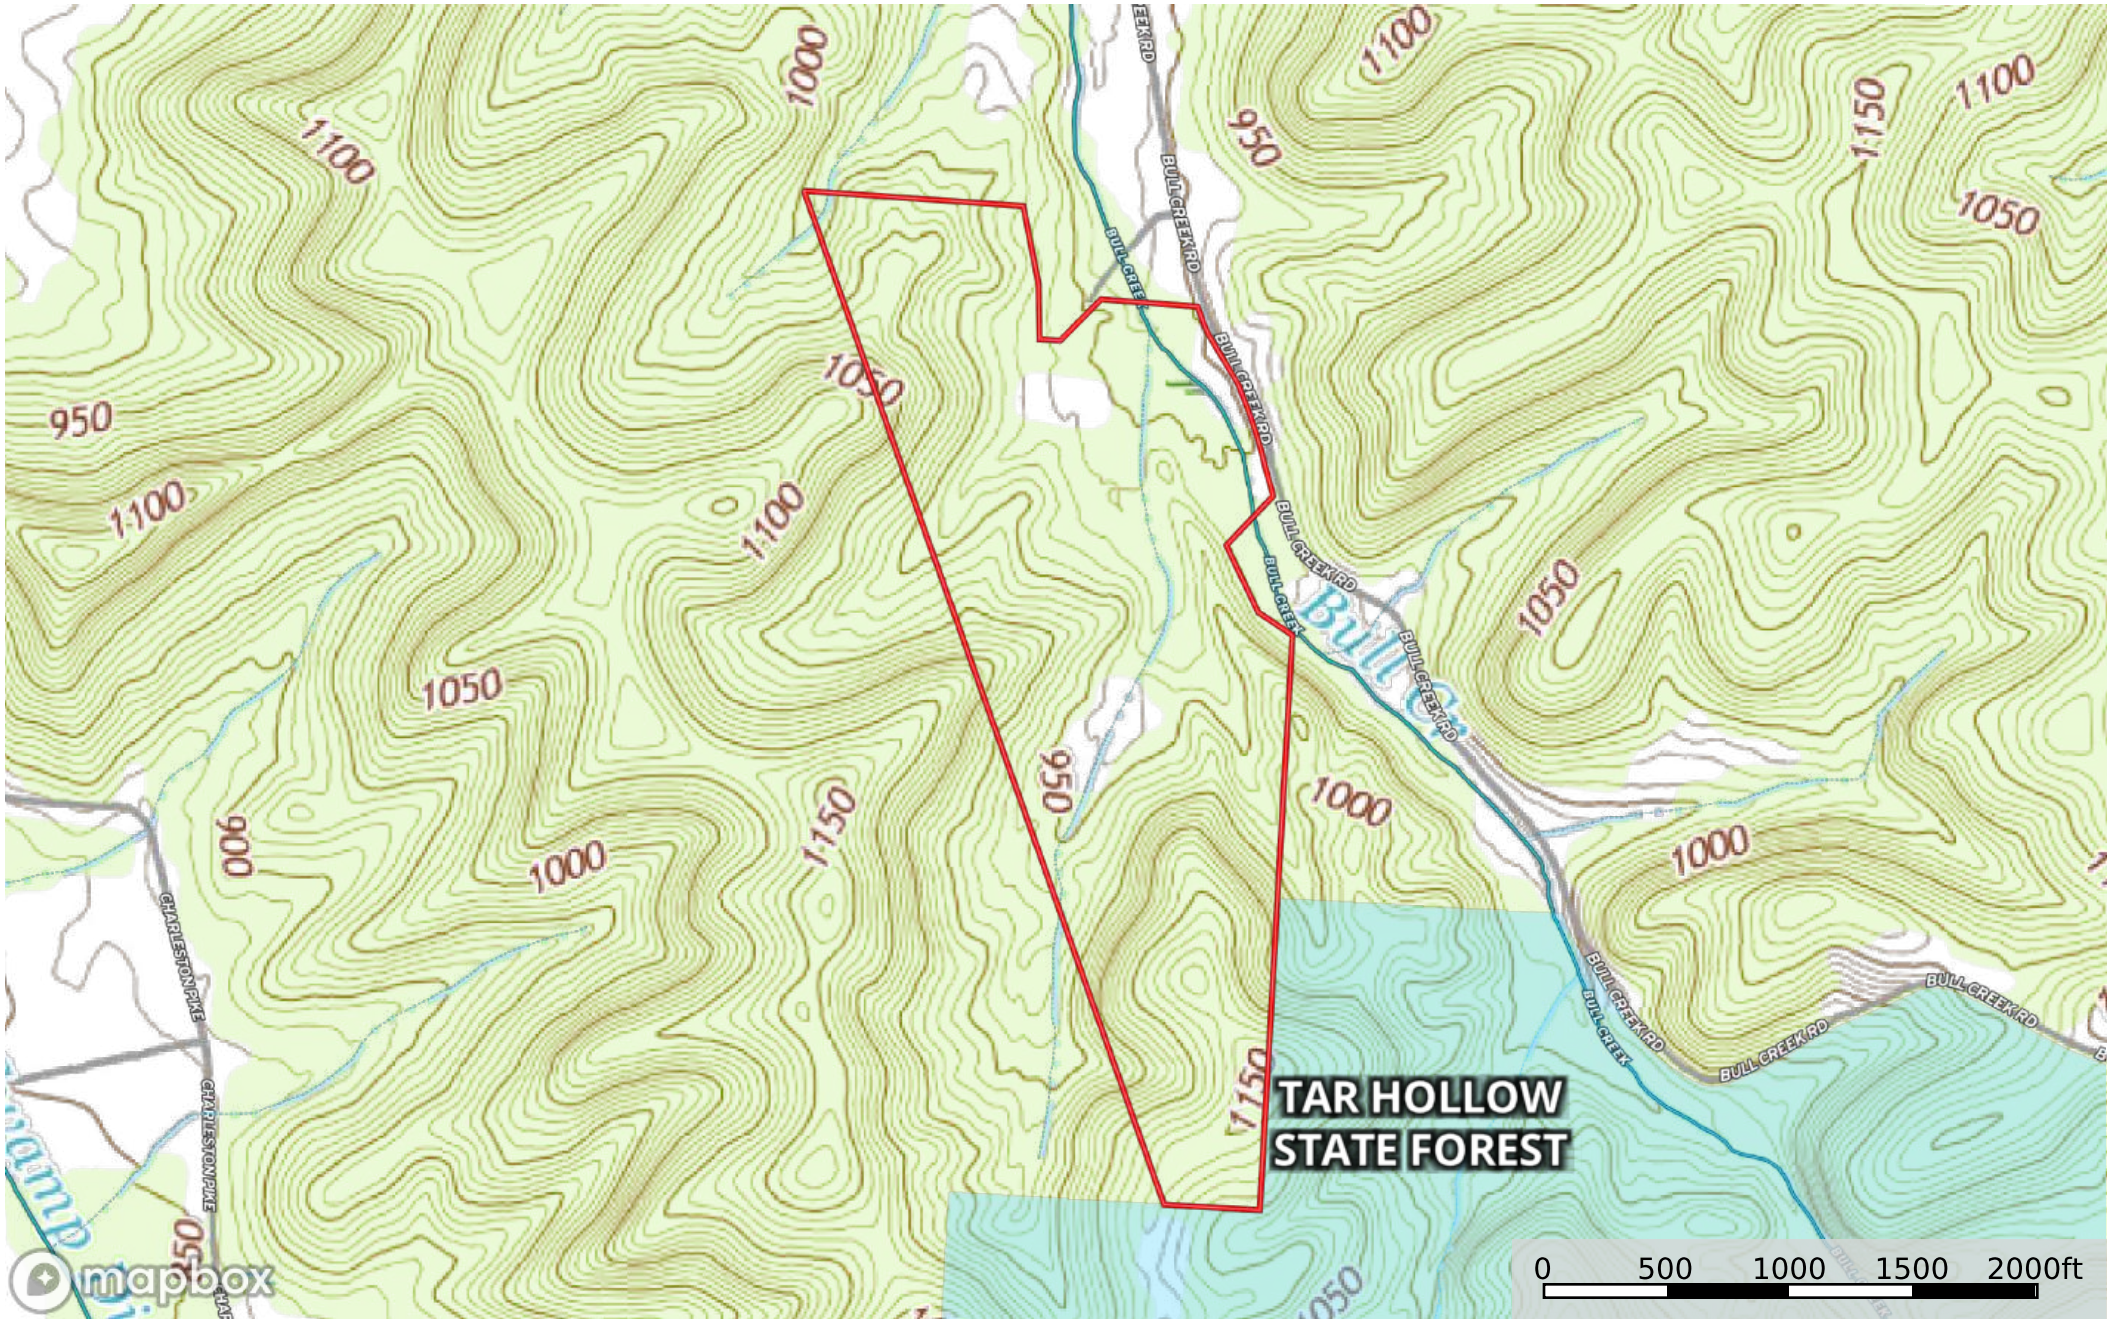

1737 Bull Creek Road

Ross County, Ohio, 98.44 AC +/-

- Boundary
- Forest Service
- State Land
- Fish and Wildlife
- National Park
- Other
- BLM
- Local Government
- Stream, Intermittent
- River/Creek
- Water Body