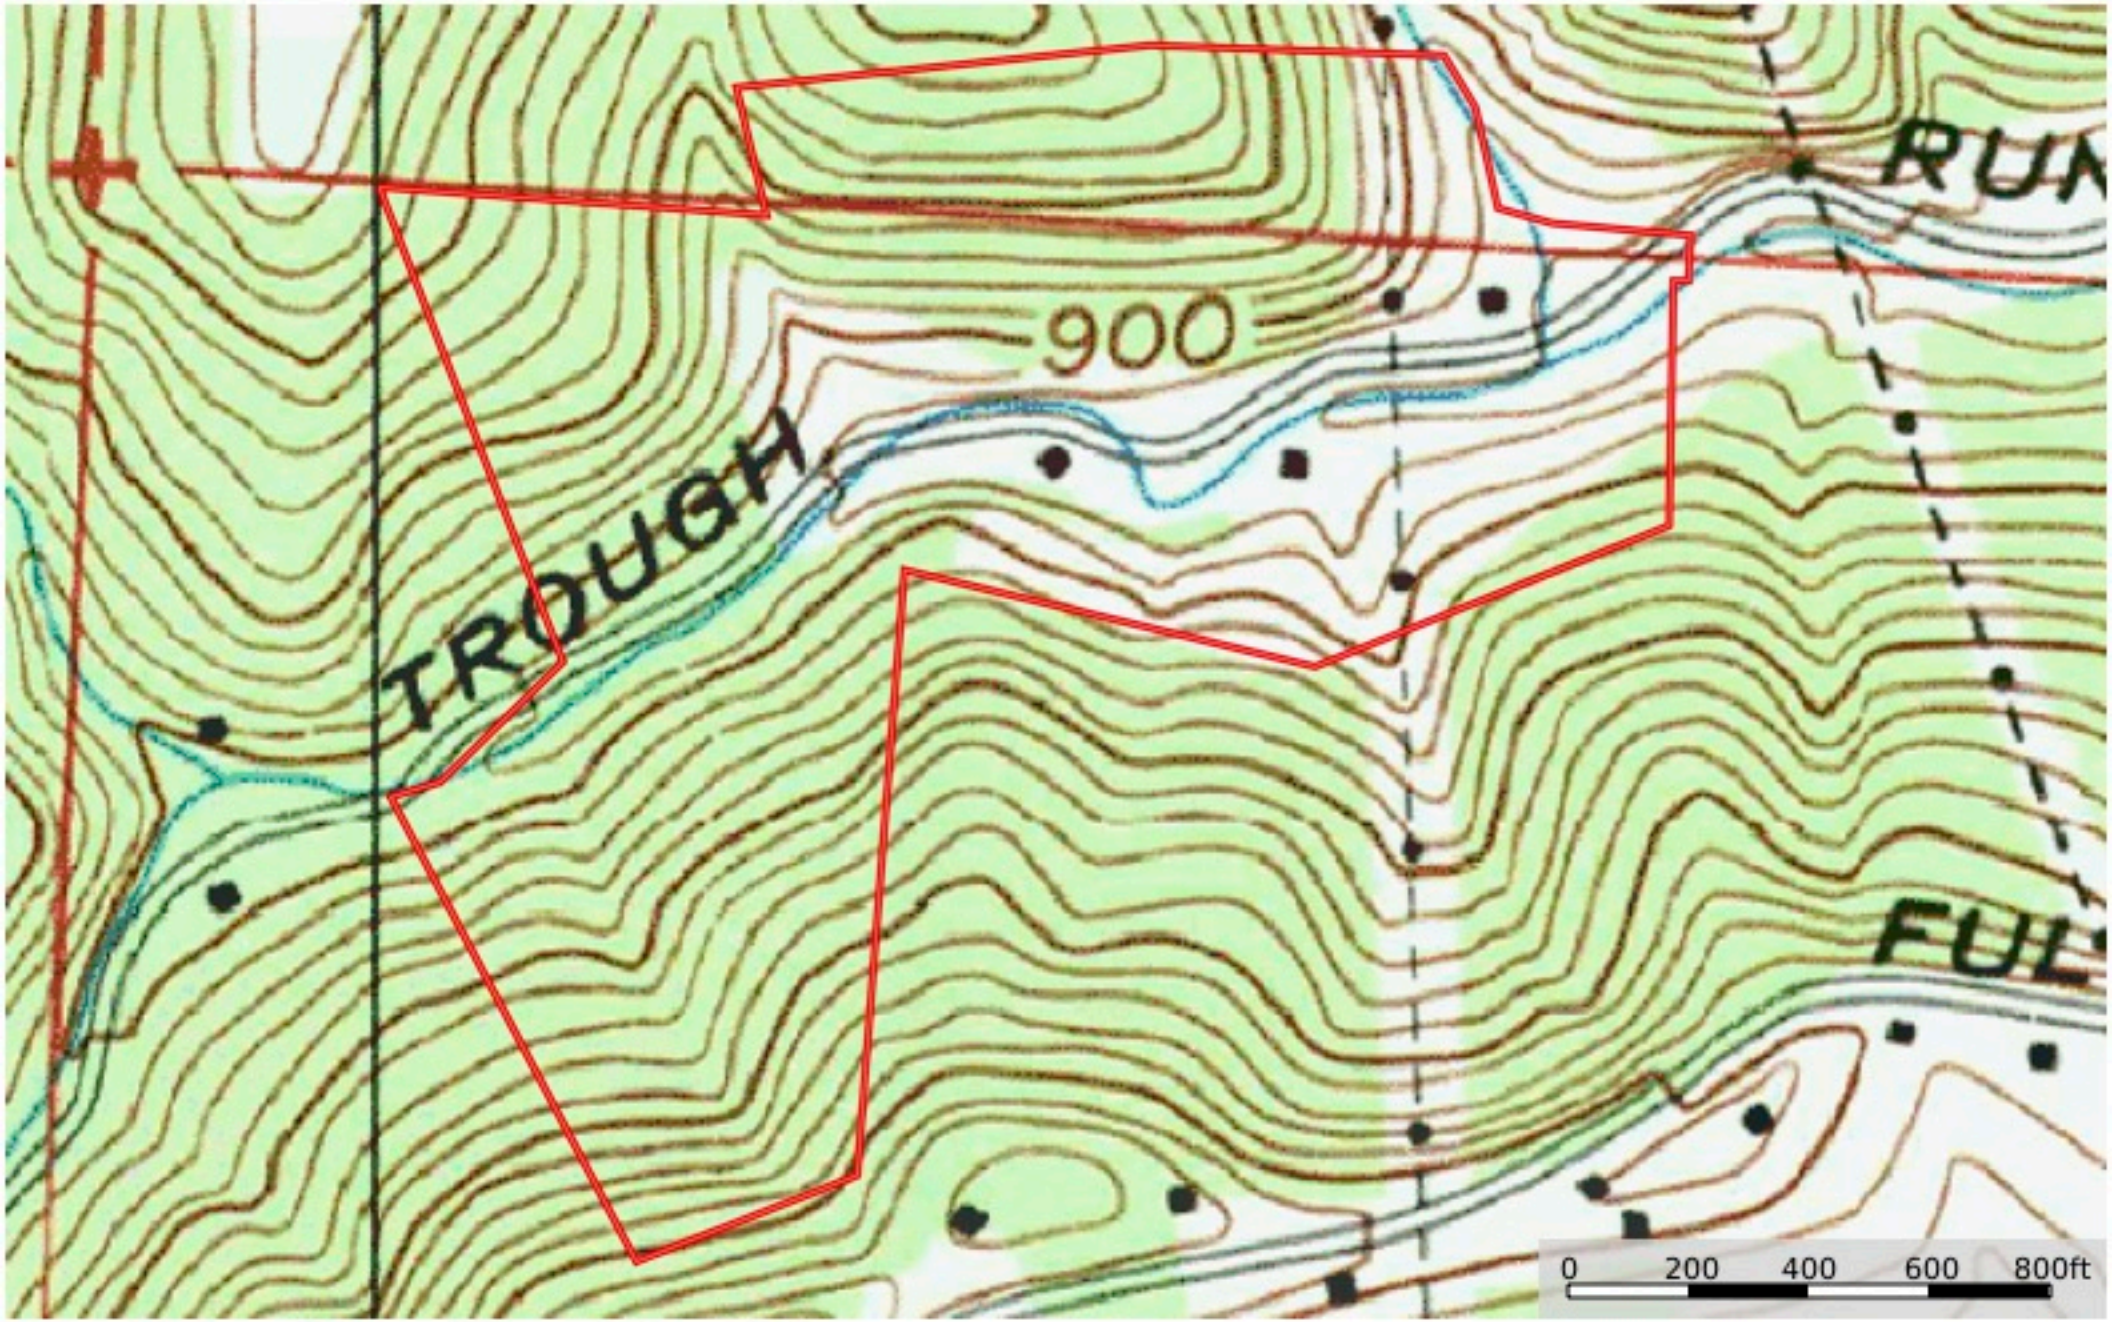

Trough Run 52  
Belmont County, Ohio, 51.99 AC +/-

- Boundary
- 100 Year Floodplain
- 500 Year Floodplain
- Floodway
- Special
- Unmapped/ Not Included