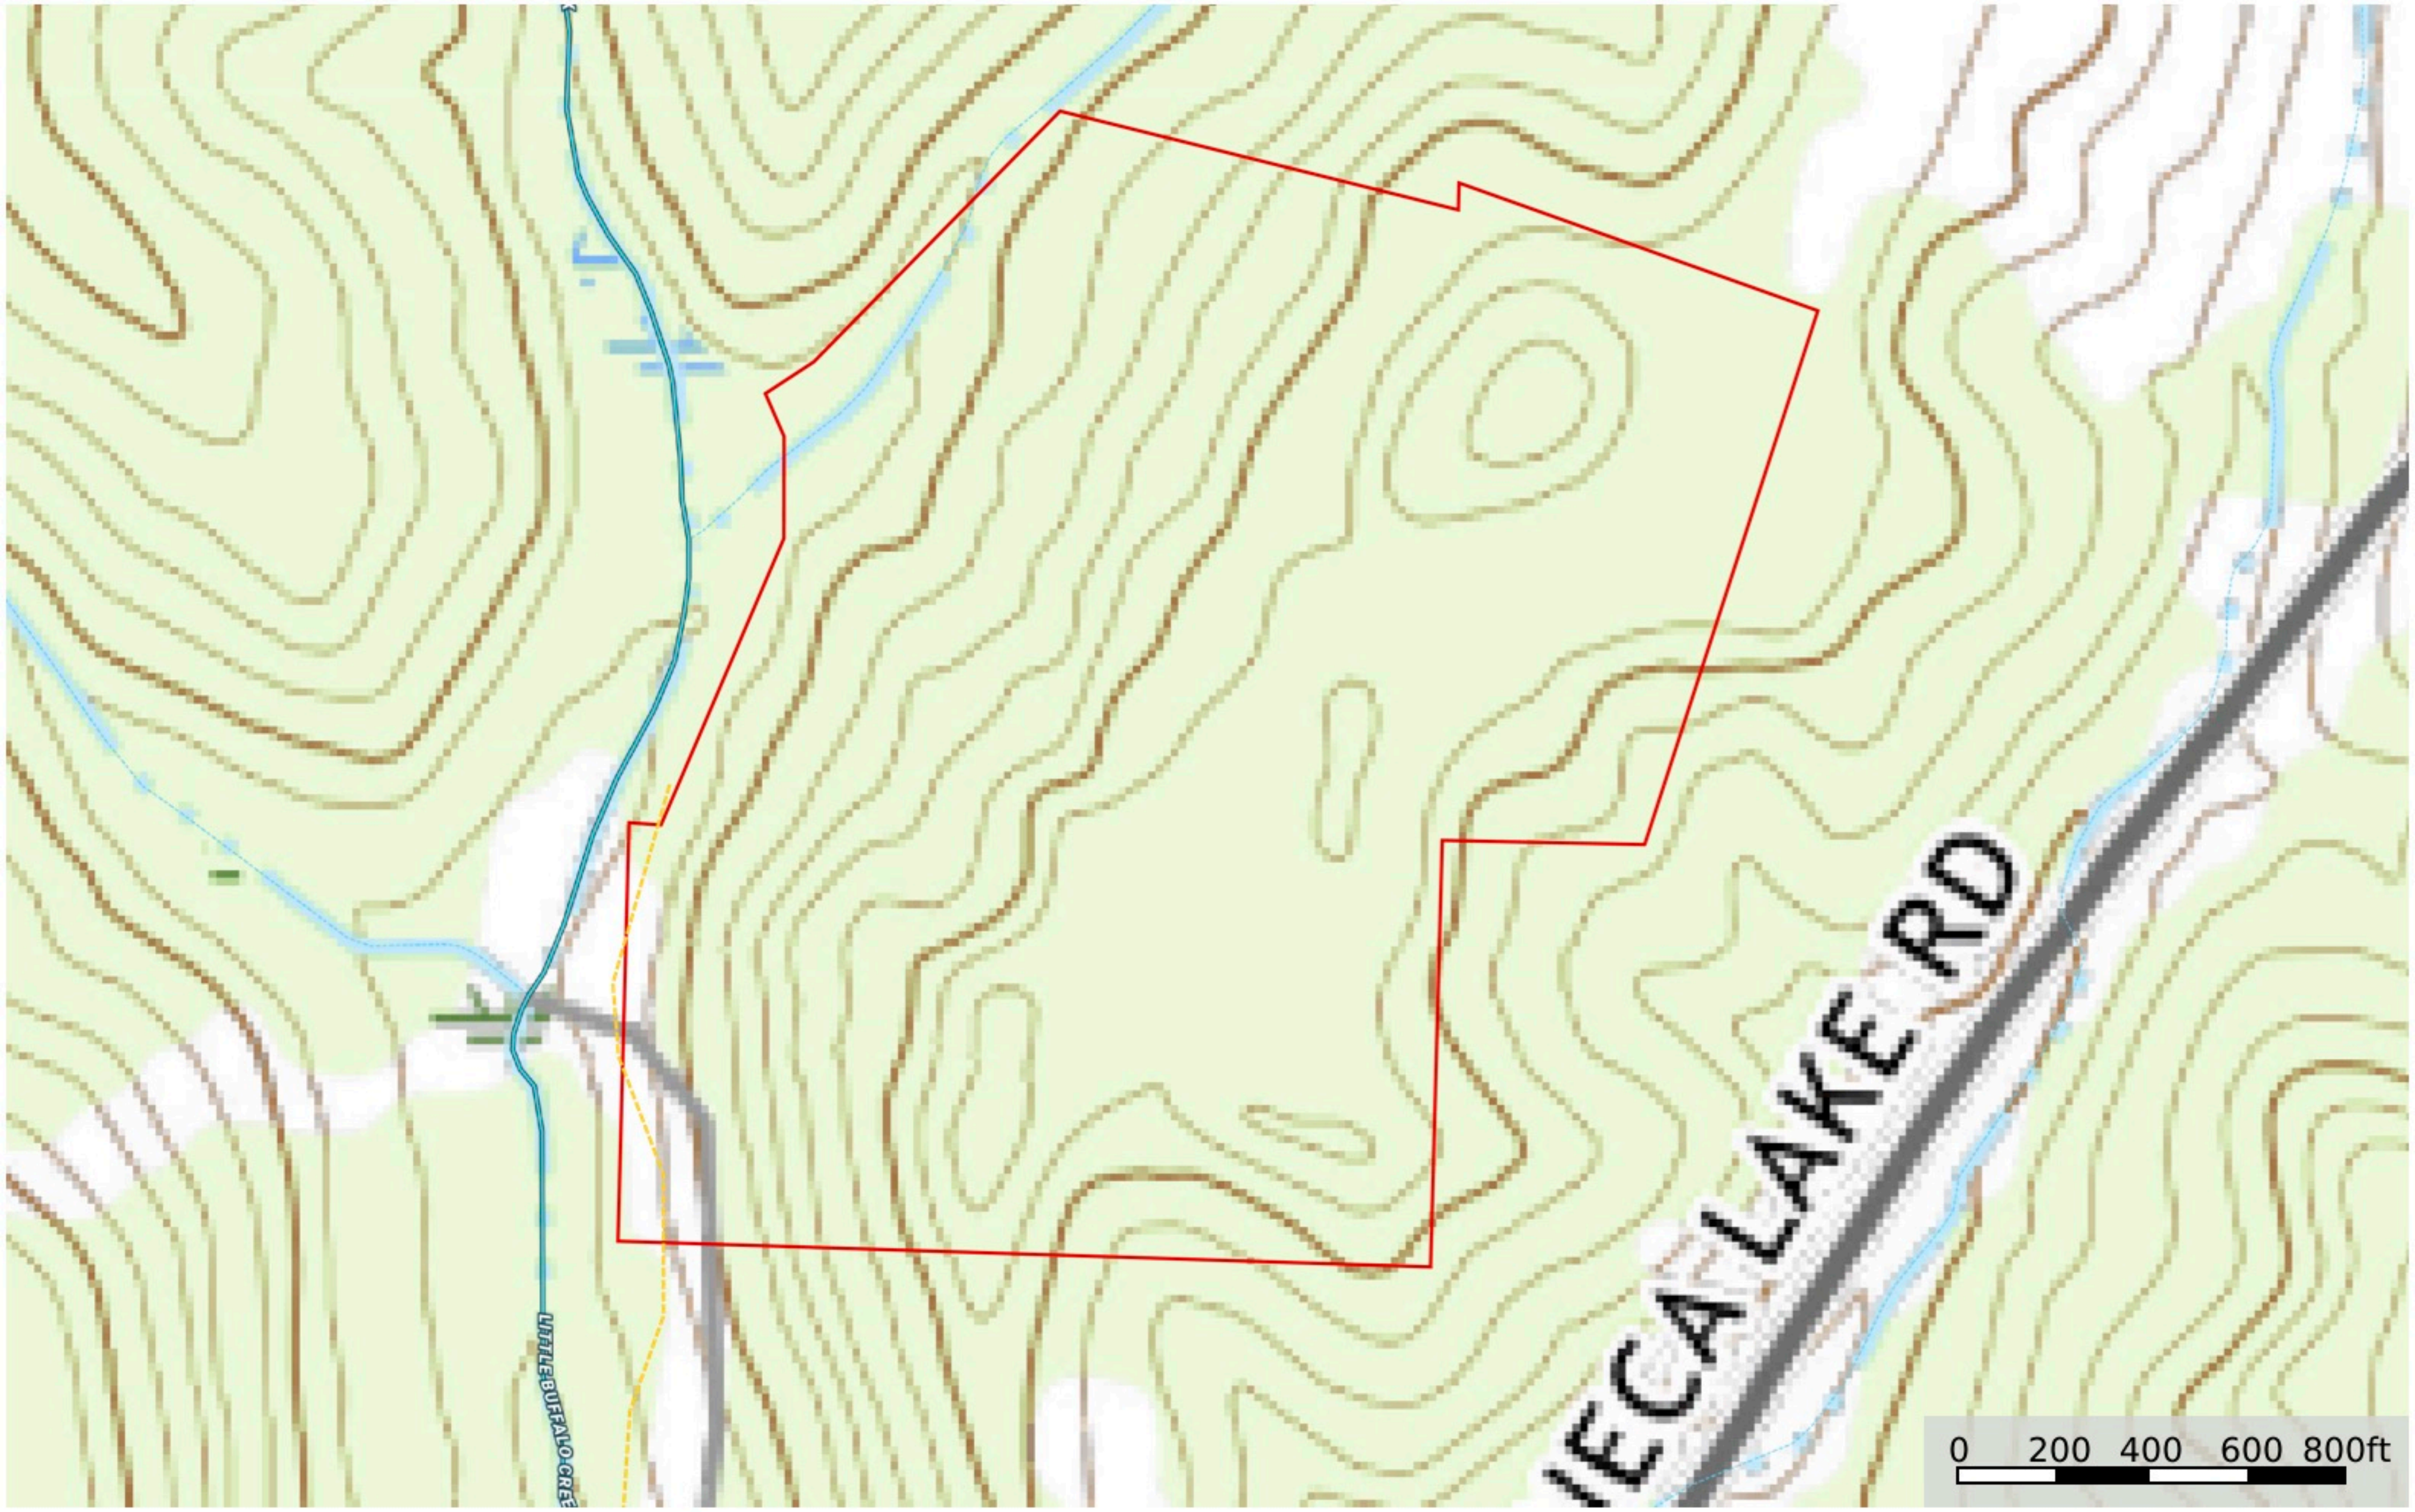

Twp Rd 151 50
Noble County, Ohio, 50 AC +/-

- Boundary
- Road / Trail
- Stream, Intermitt
- River/Creek
- Water Body