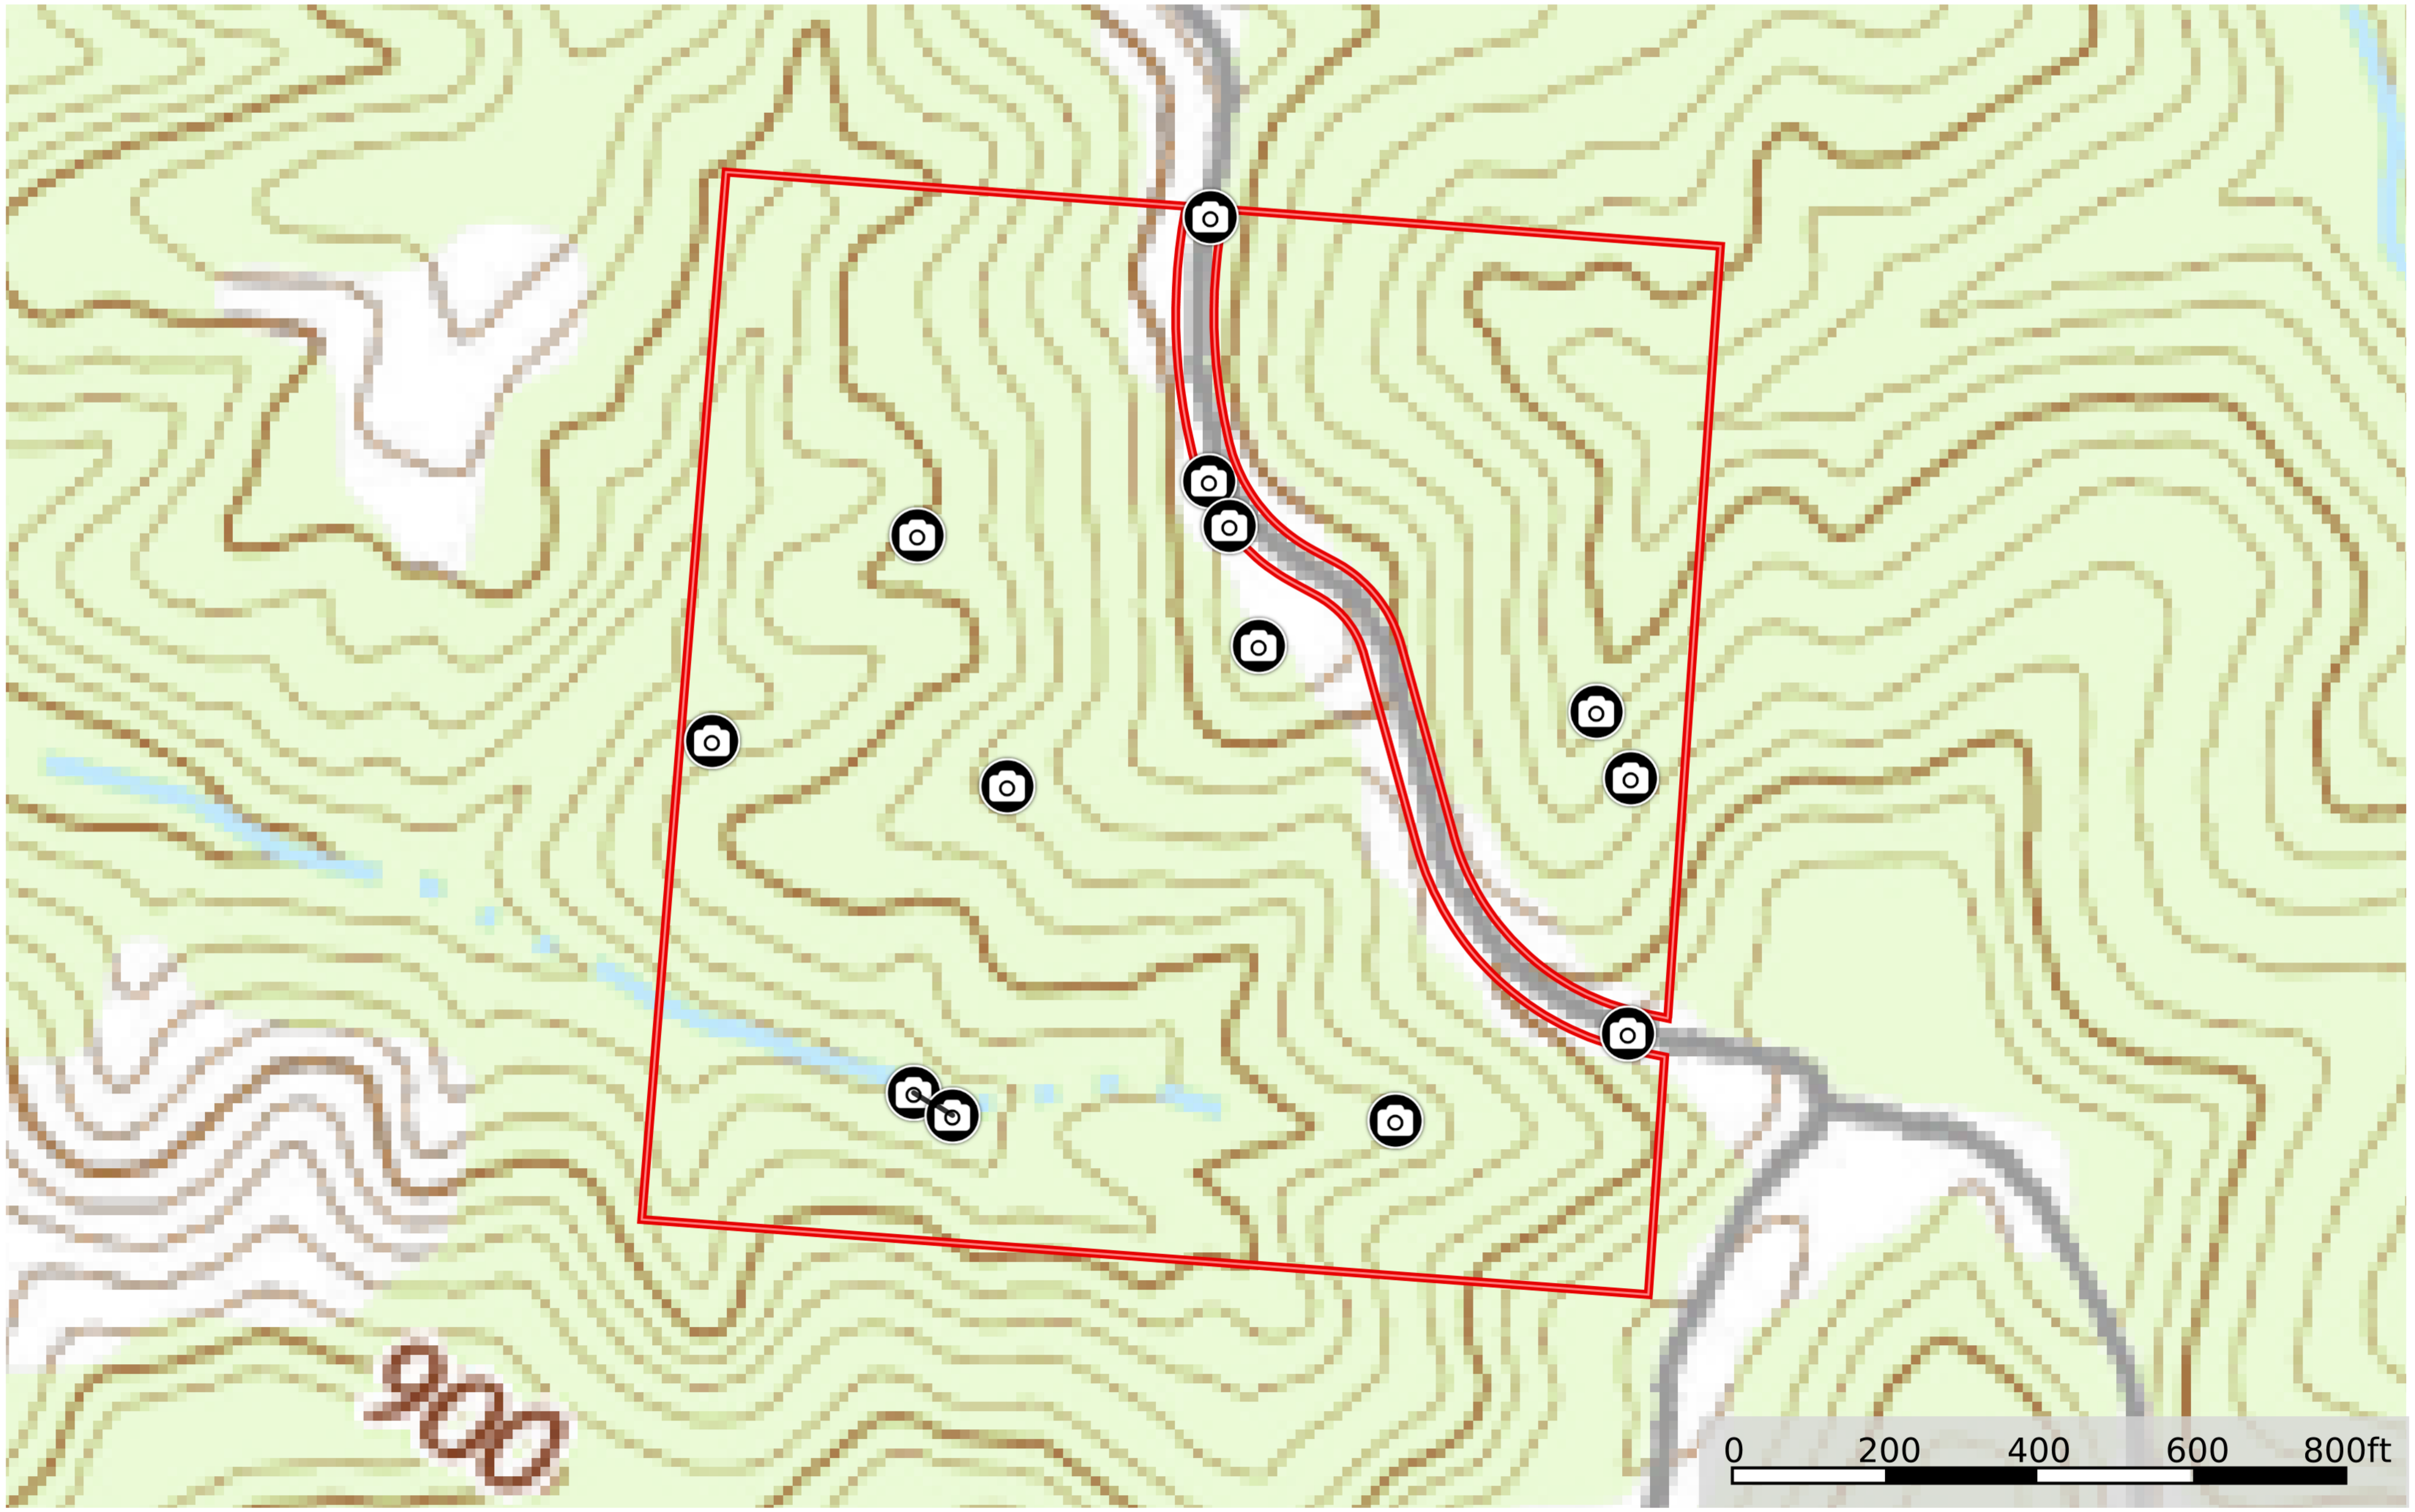

Orpheus Keystone

Jackson County, Ohio, 40 AC +/-

 Photo Point  Boundary