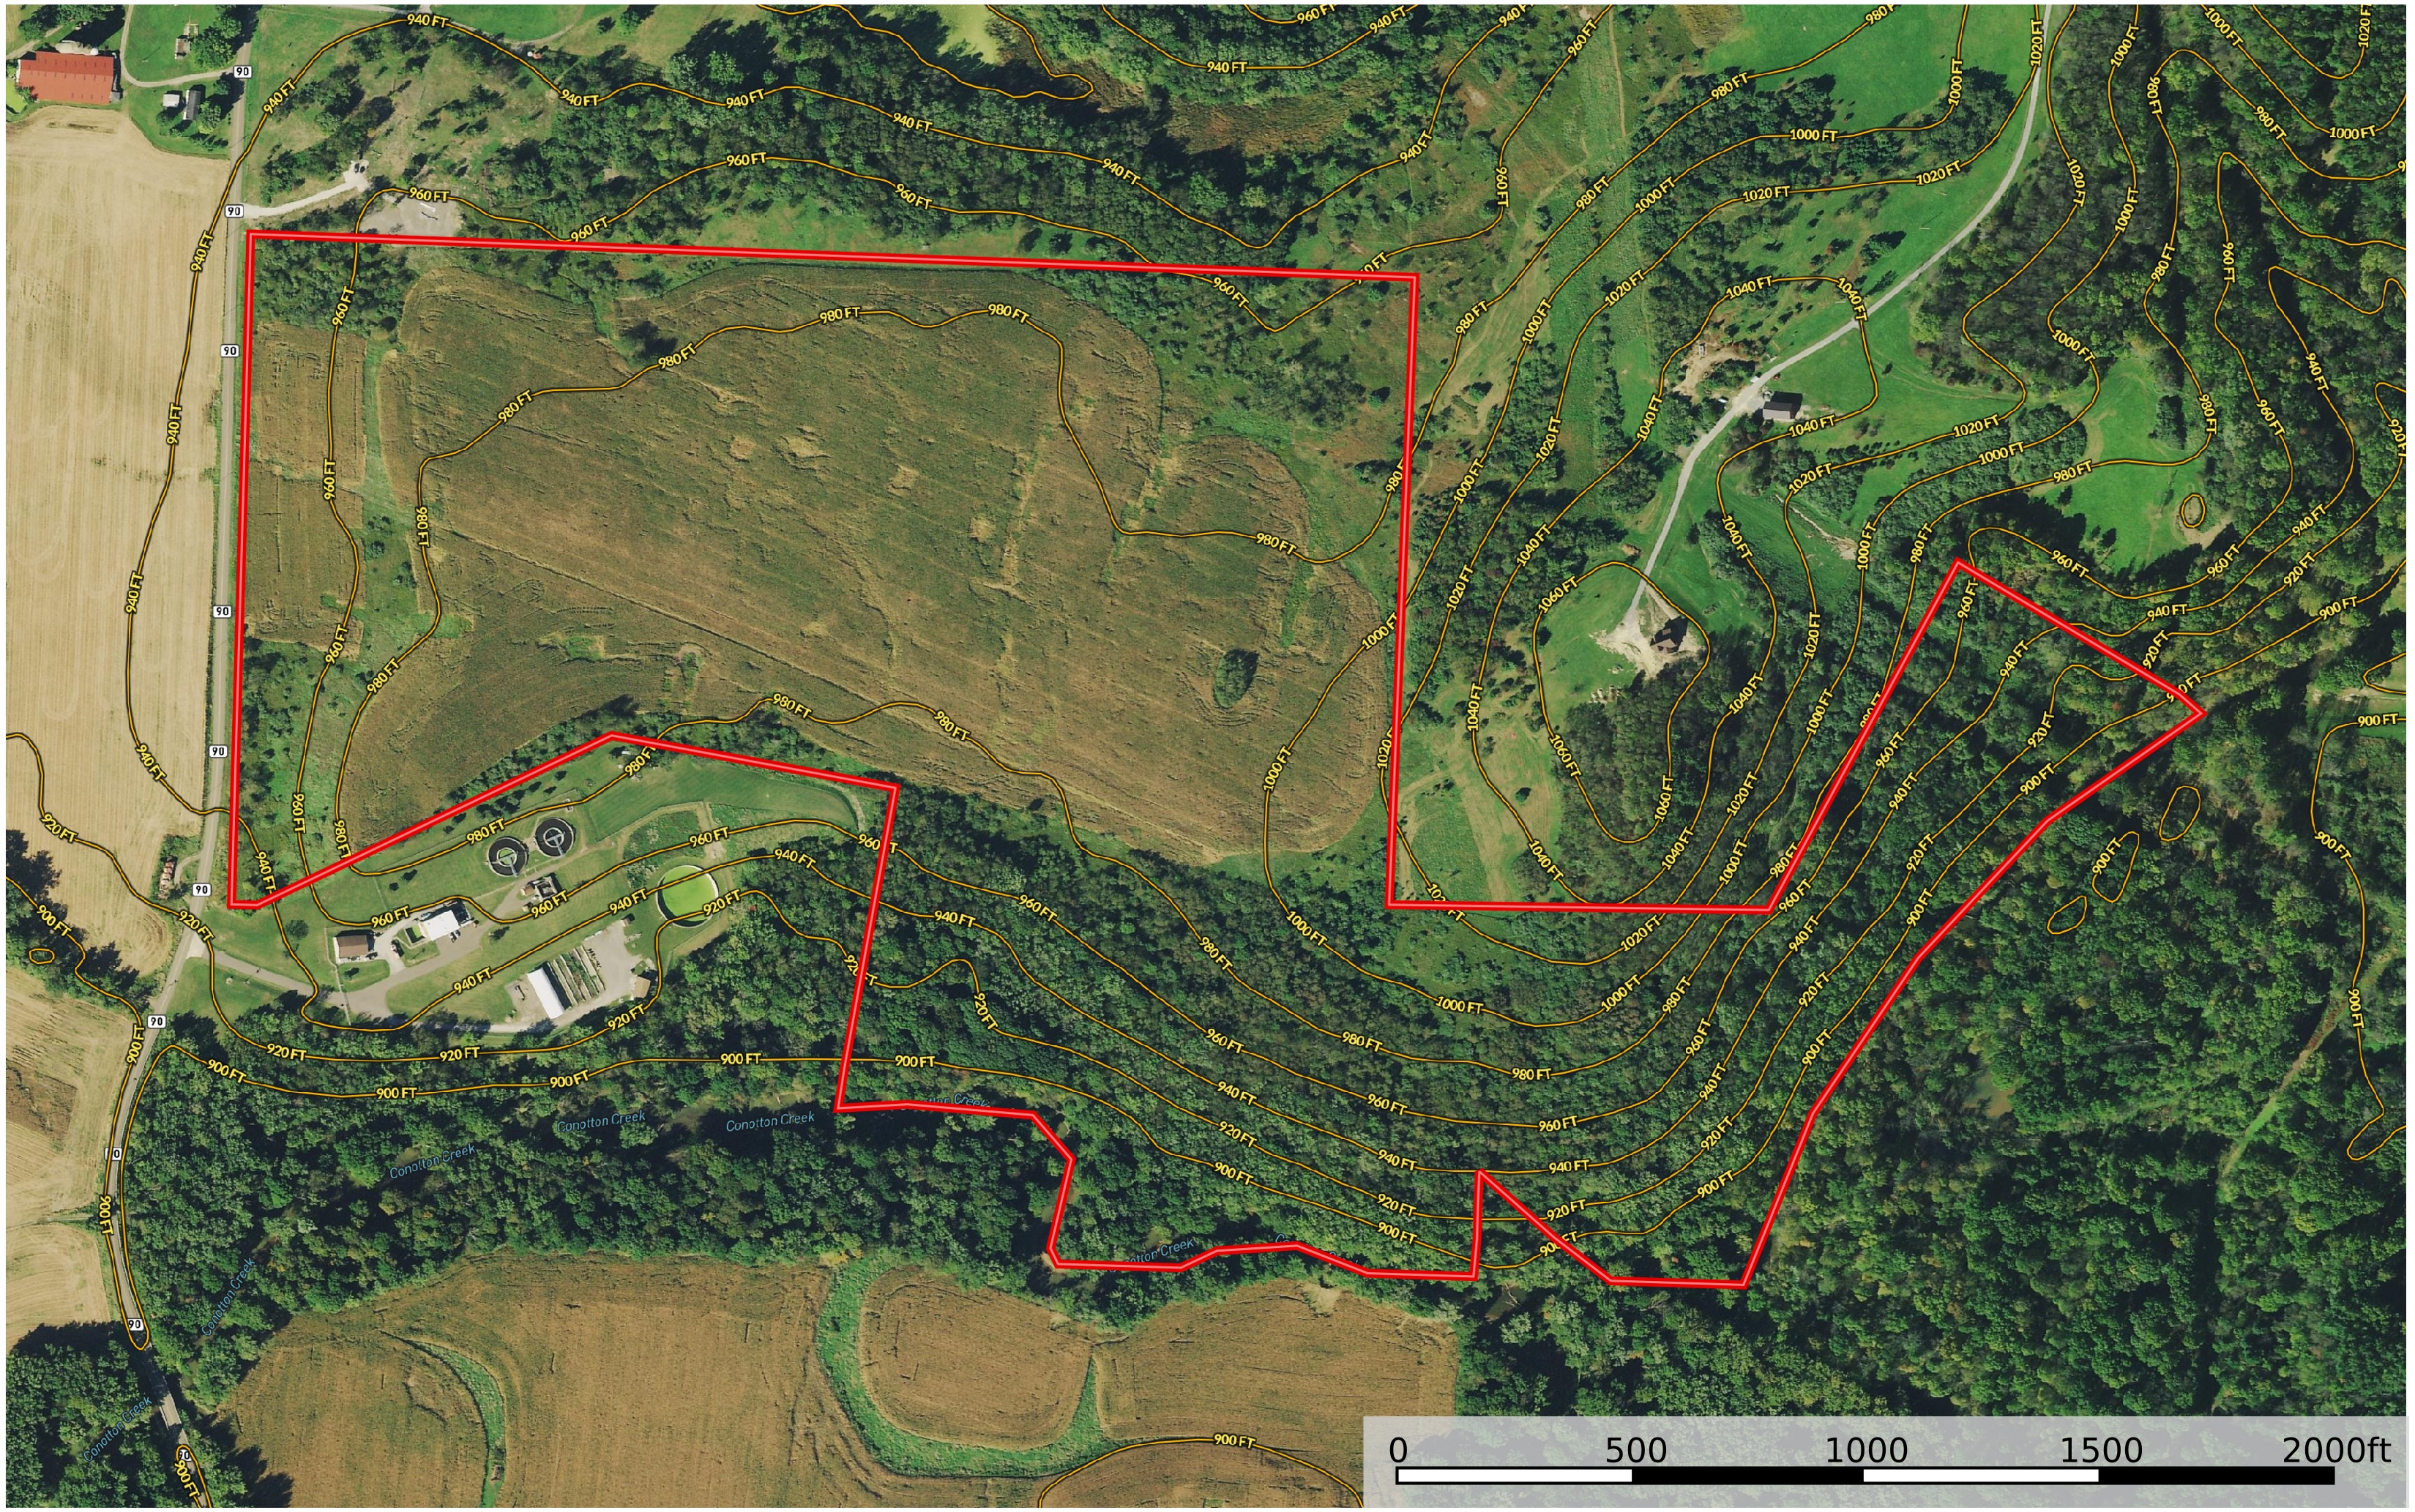

New Cumberland Rd NE

Tuscarawas County, Ohio, 112.07 AC +/-

 Boundary