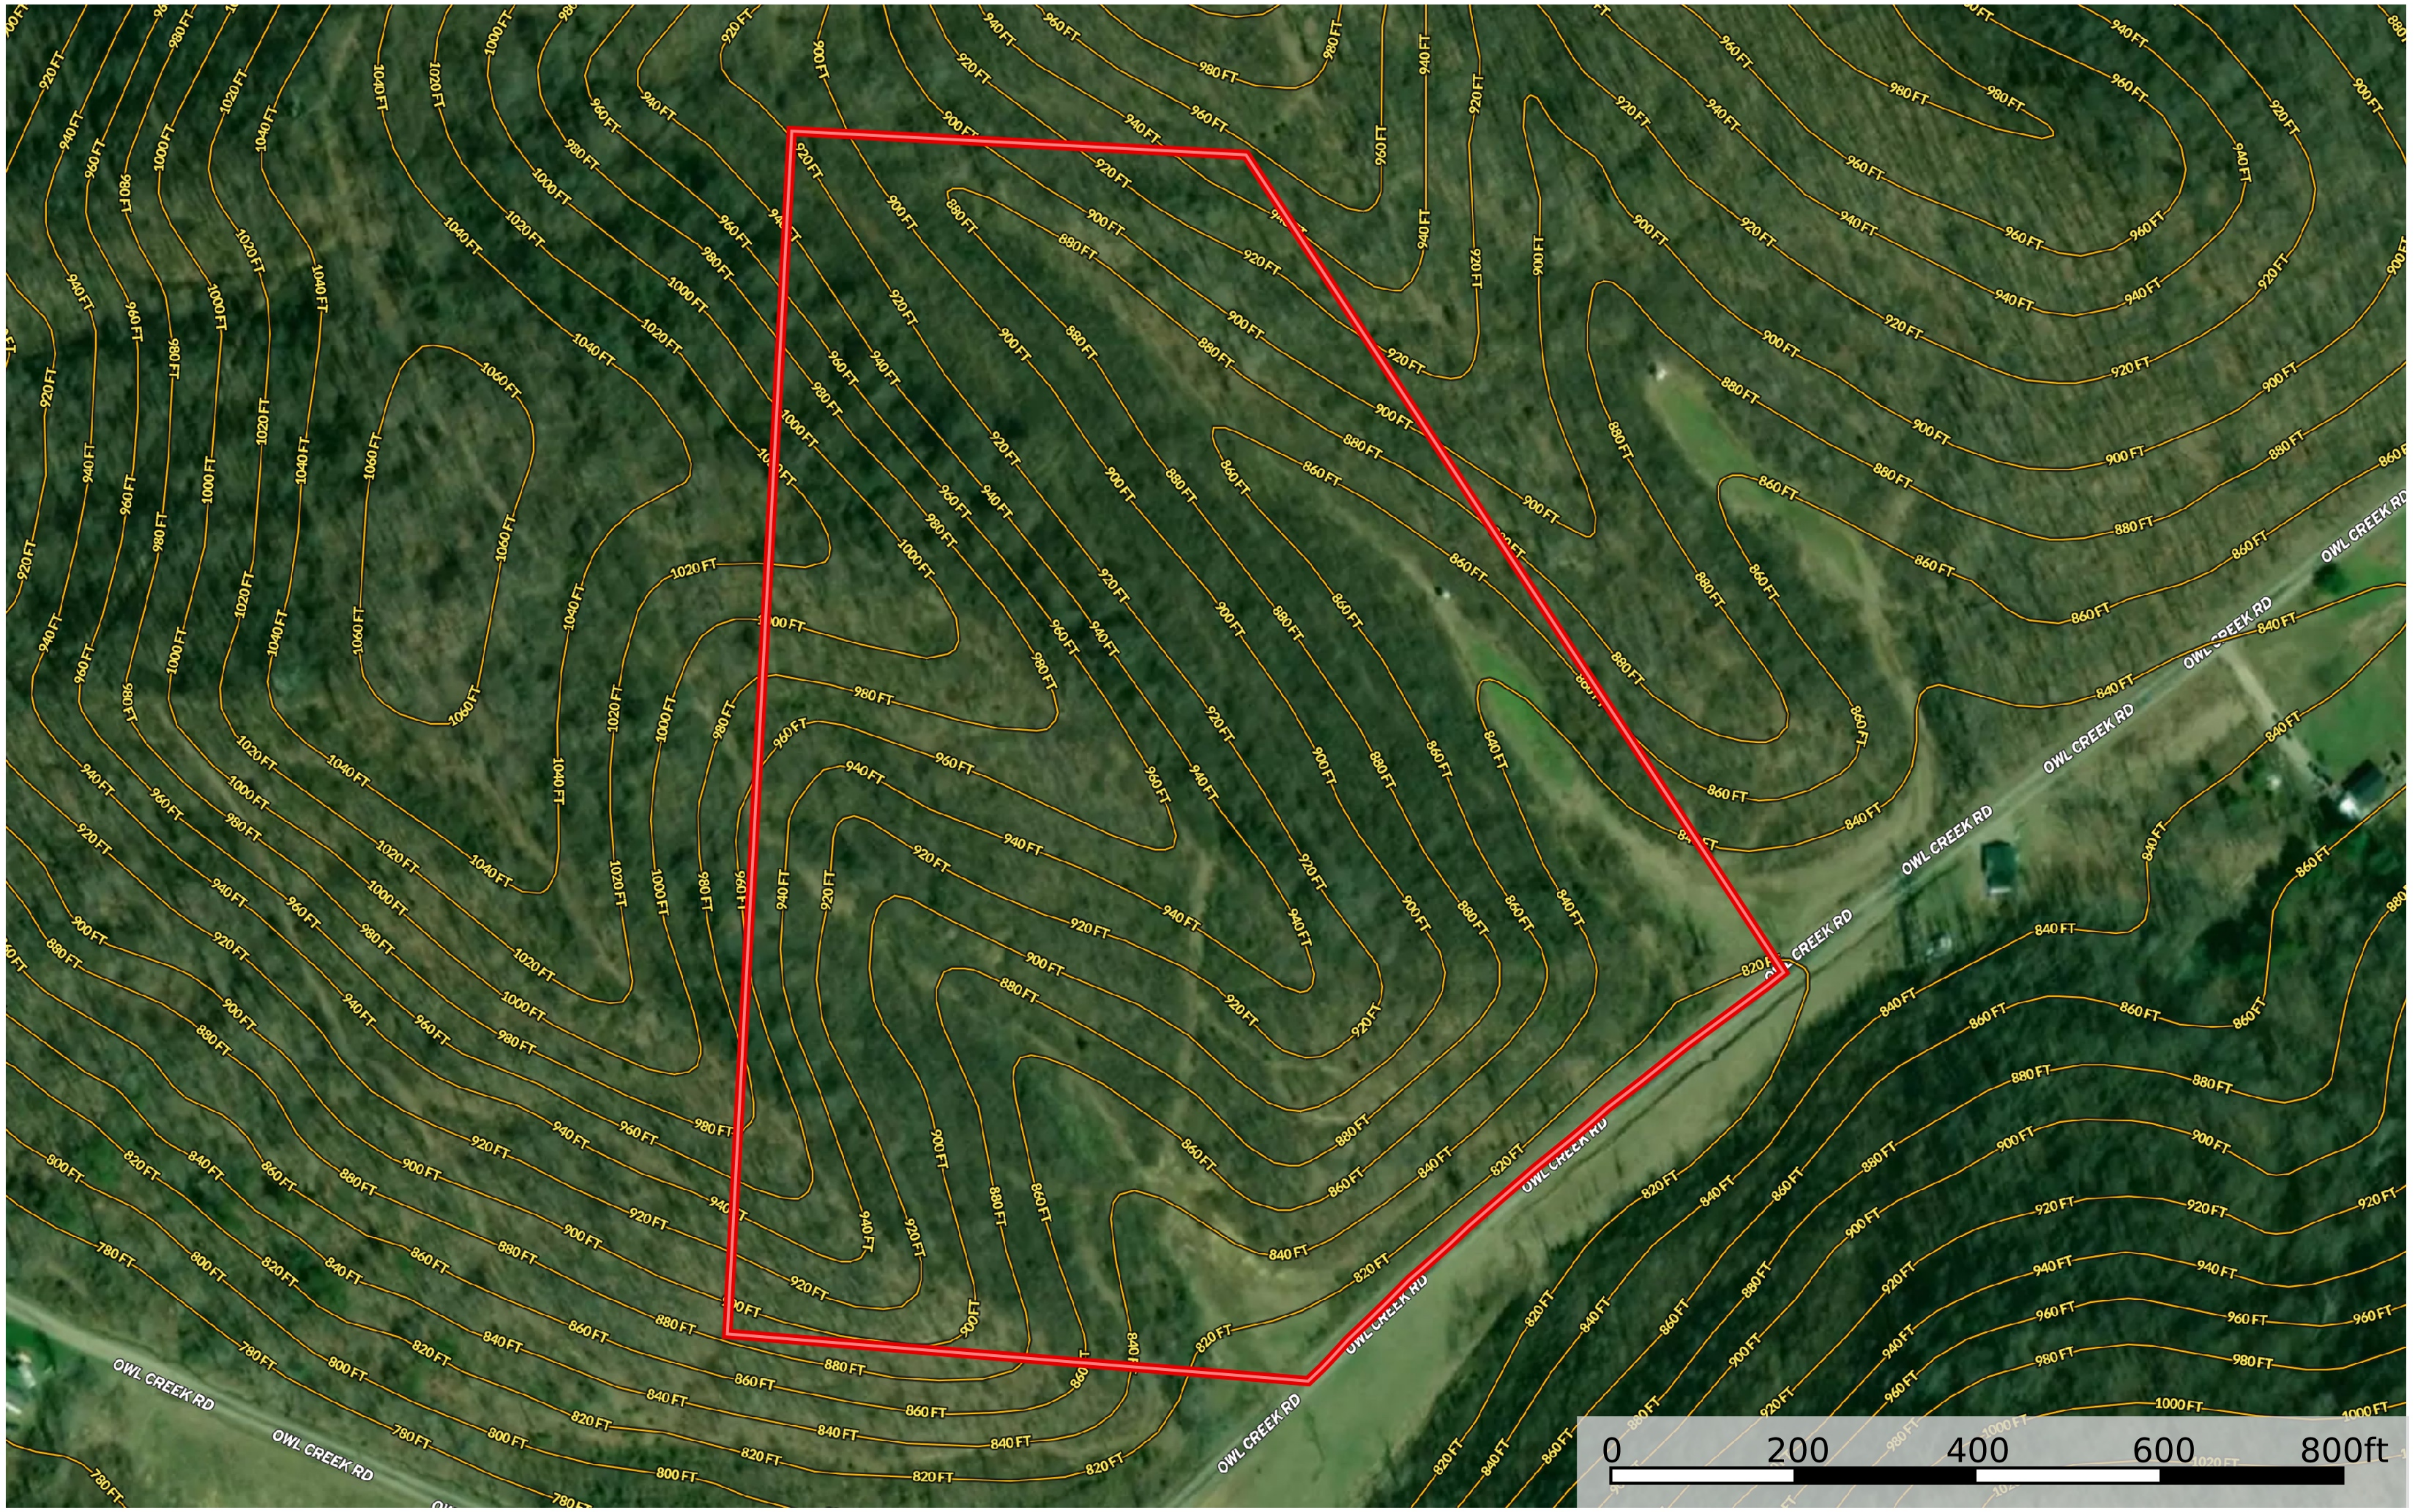

Owl Creek Rd 24

Pike County, Ohio, 24.7 AC +/-

 Boundary