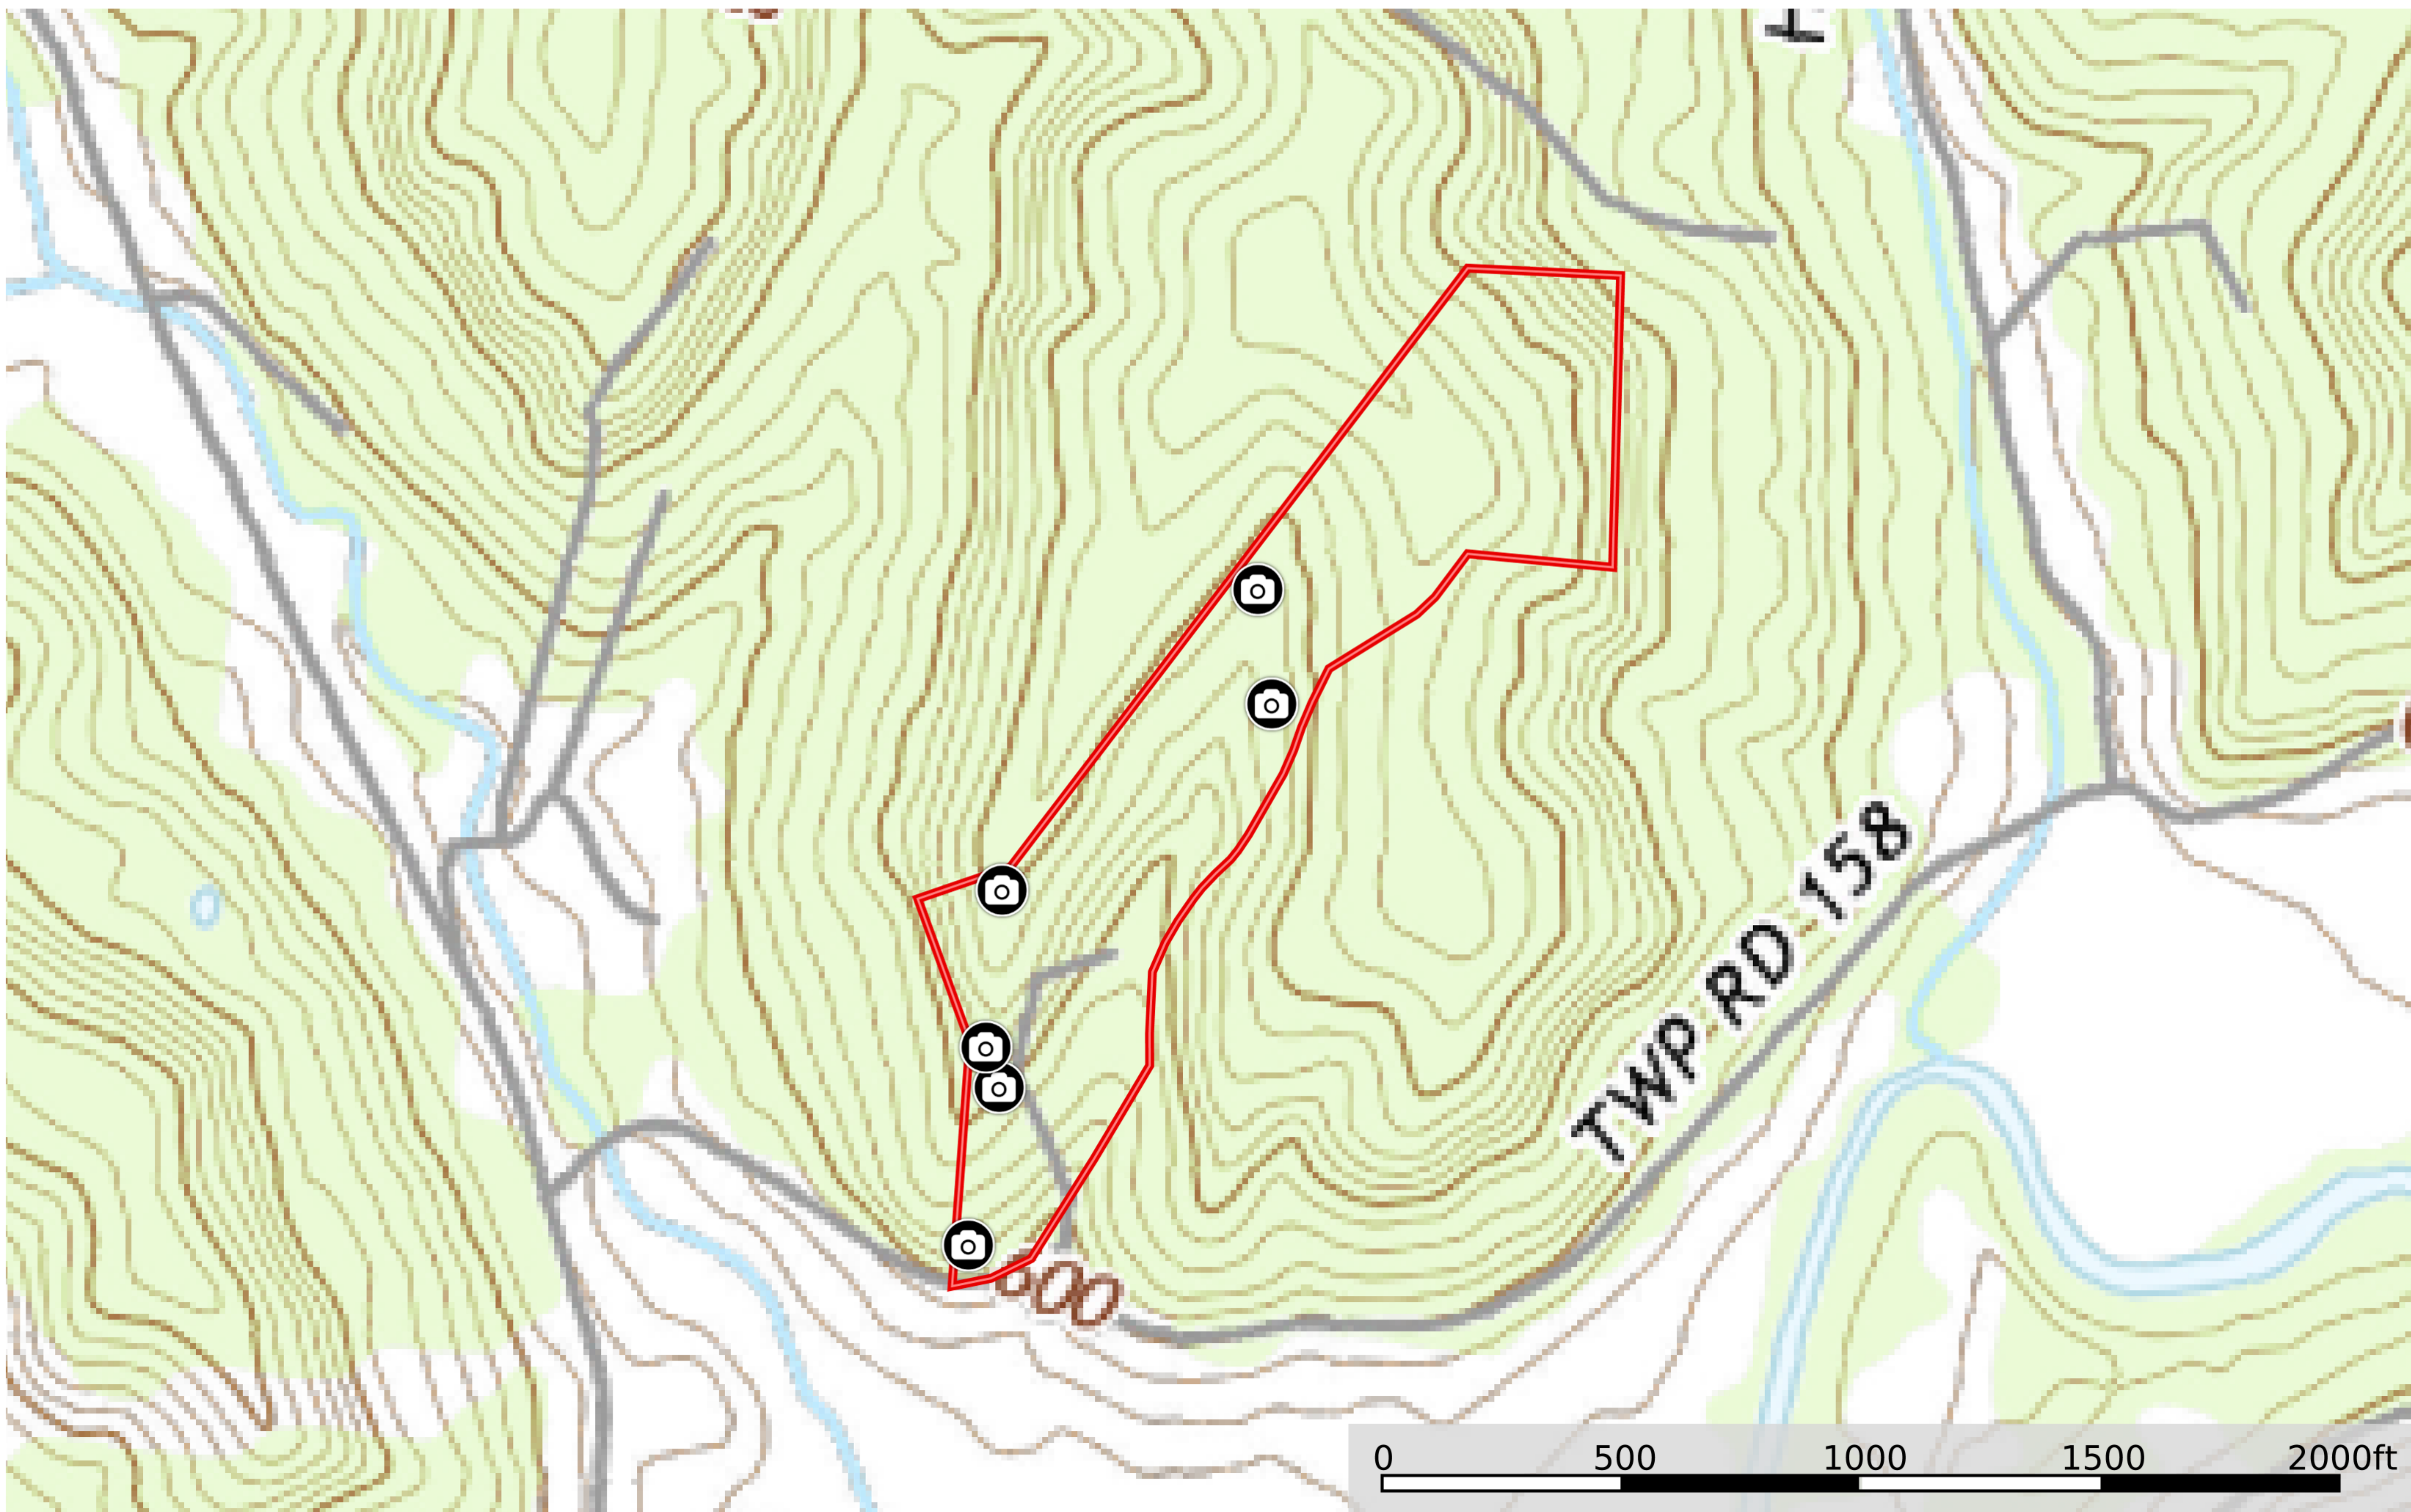

81 Twp Rd
Lawrence County, Ohio, 21.15 AC +/-

Photo Point Boundary