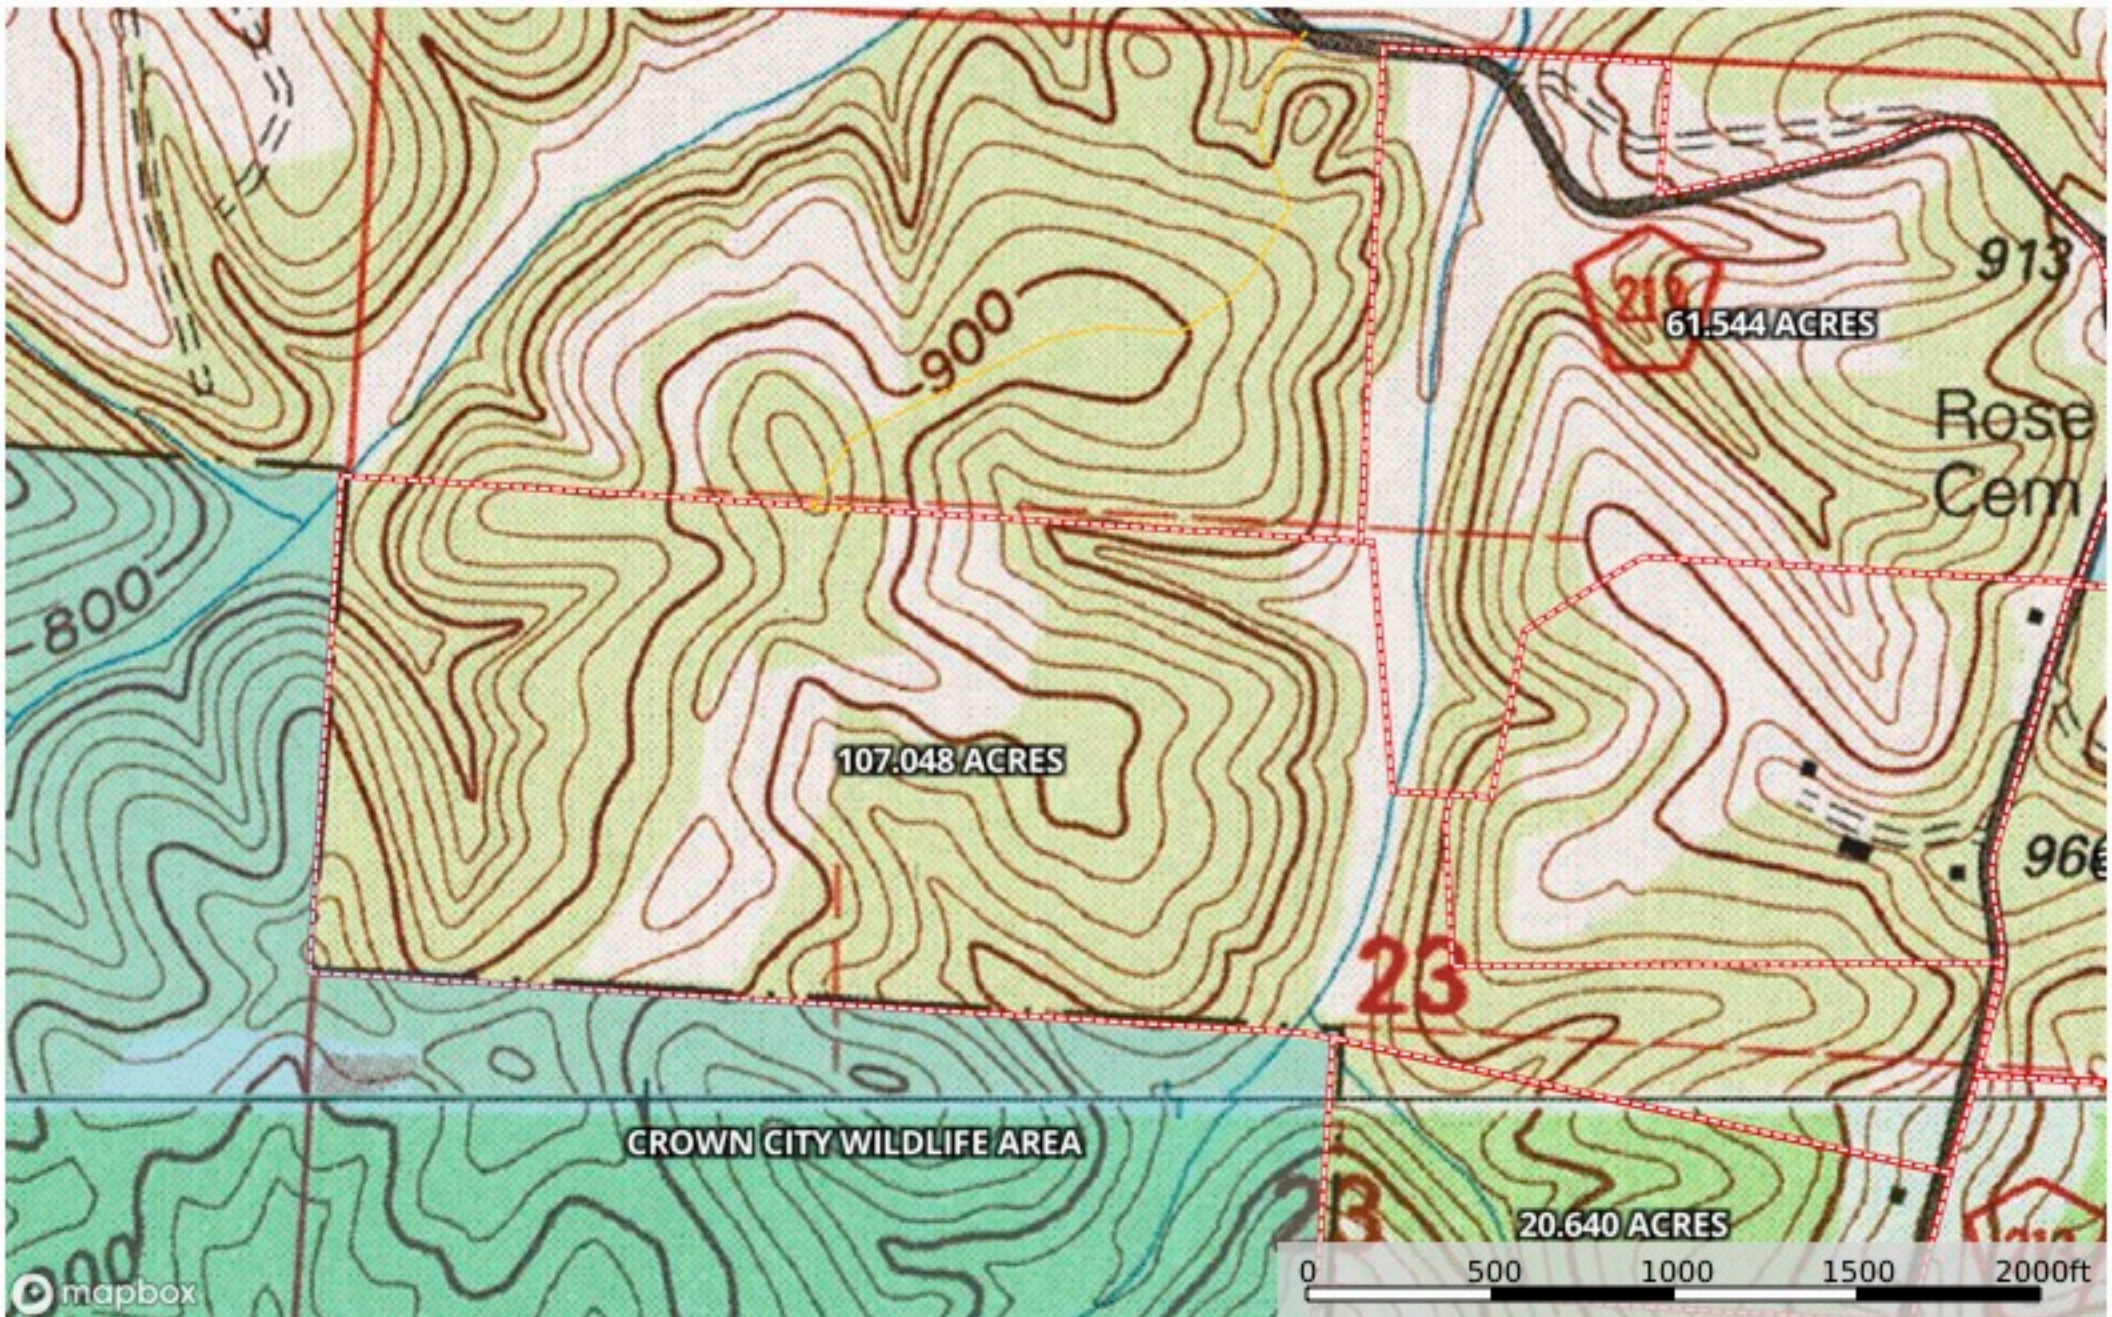

Lawrence Chapel Okey Rd 282 split
Lawrence County, Ohio, 282.485 AC +/-

Access Easement Crown City Wildlife Area Boundary