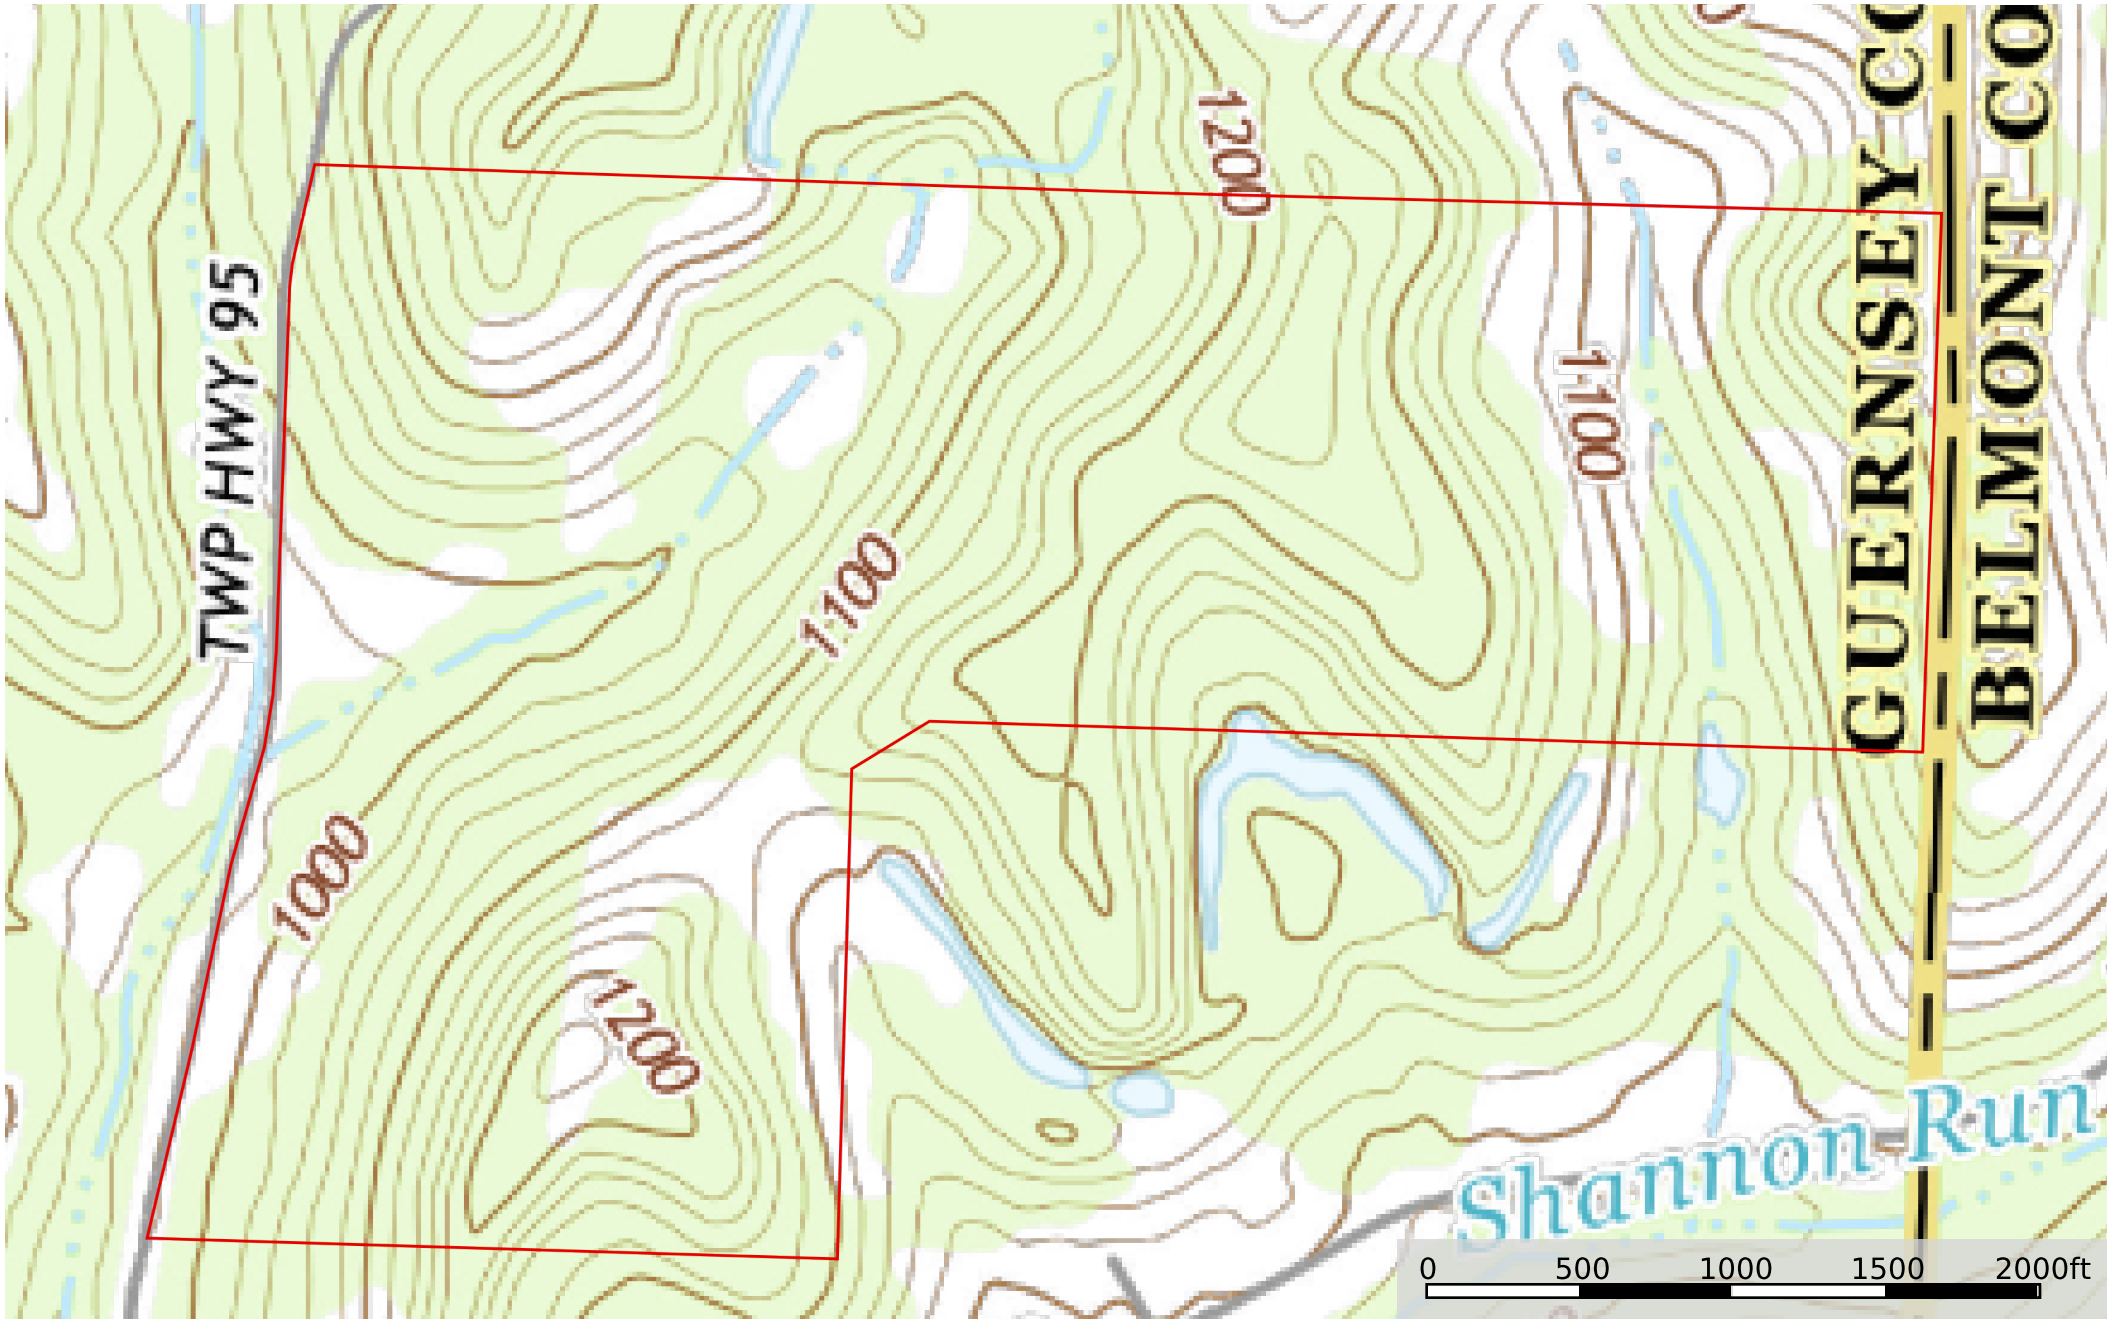

**Wine Rd**  
Guernsey County, Ohio, 176.28 AC +/-

 Boundary