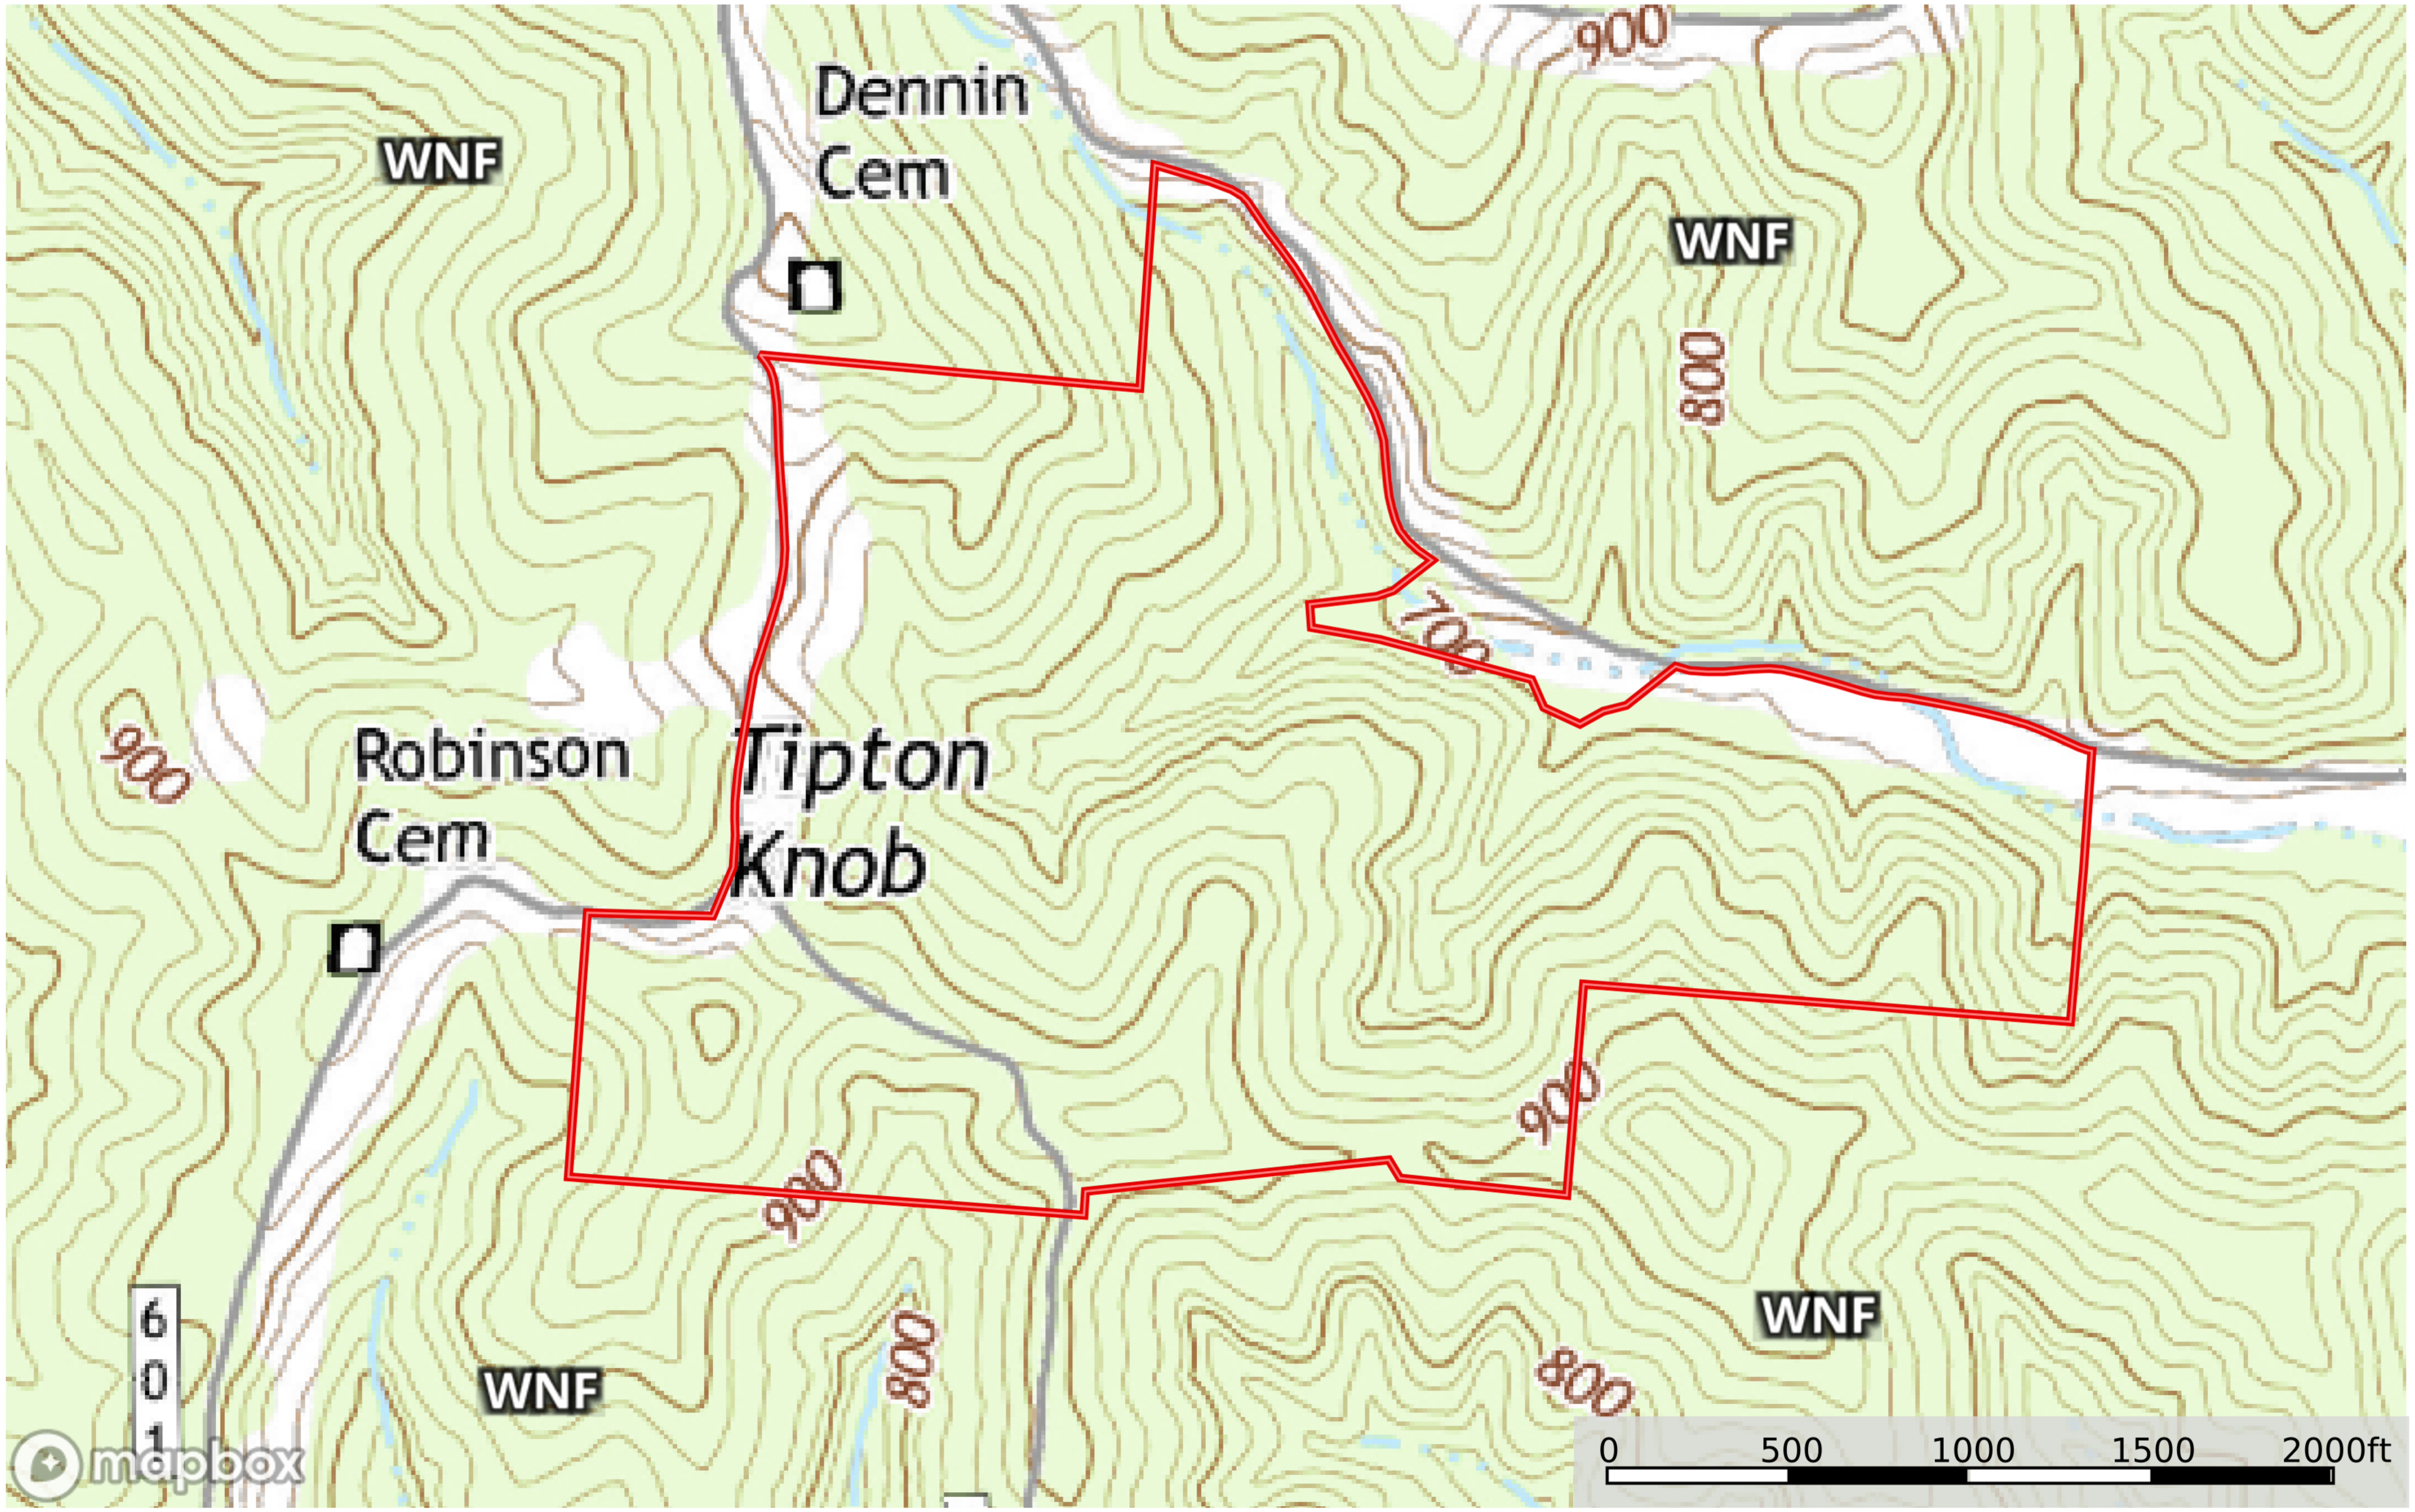

Twp Rd 196
Lawrence County, Ohio, 143.98 AC +/-

 Boundary