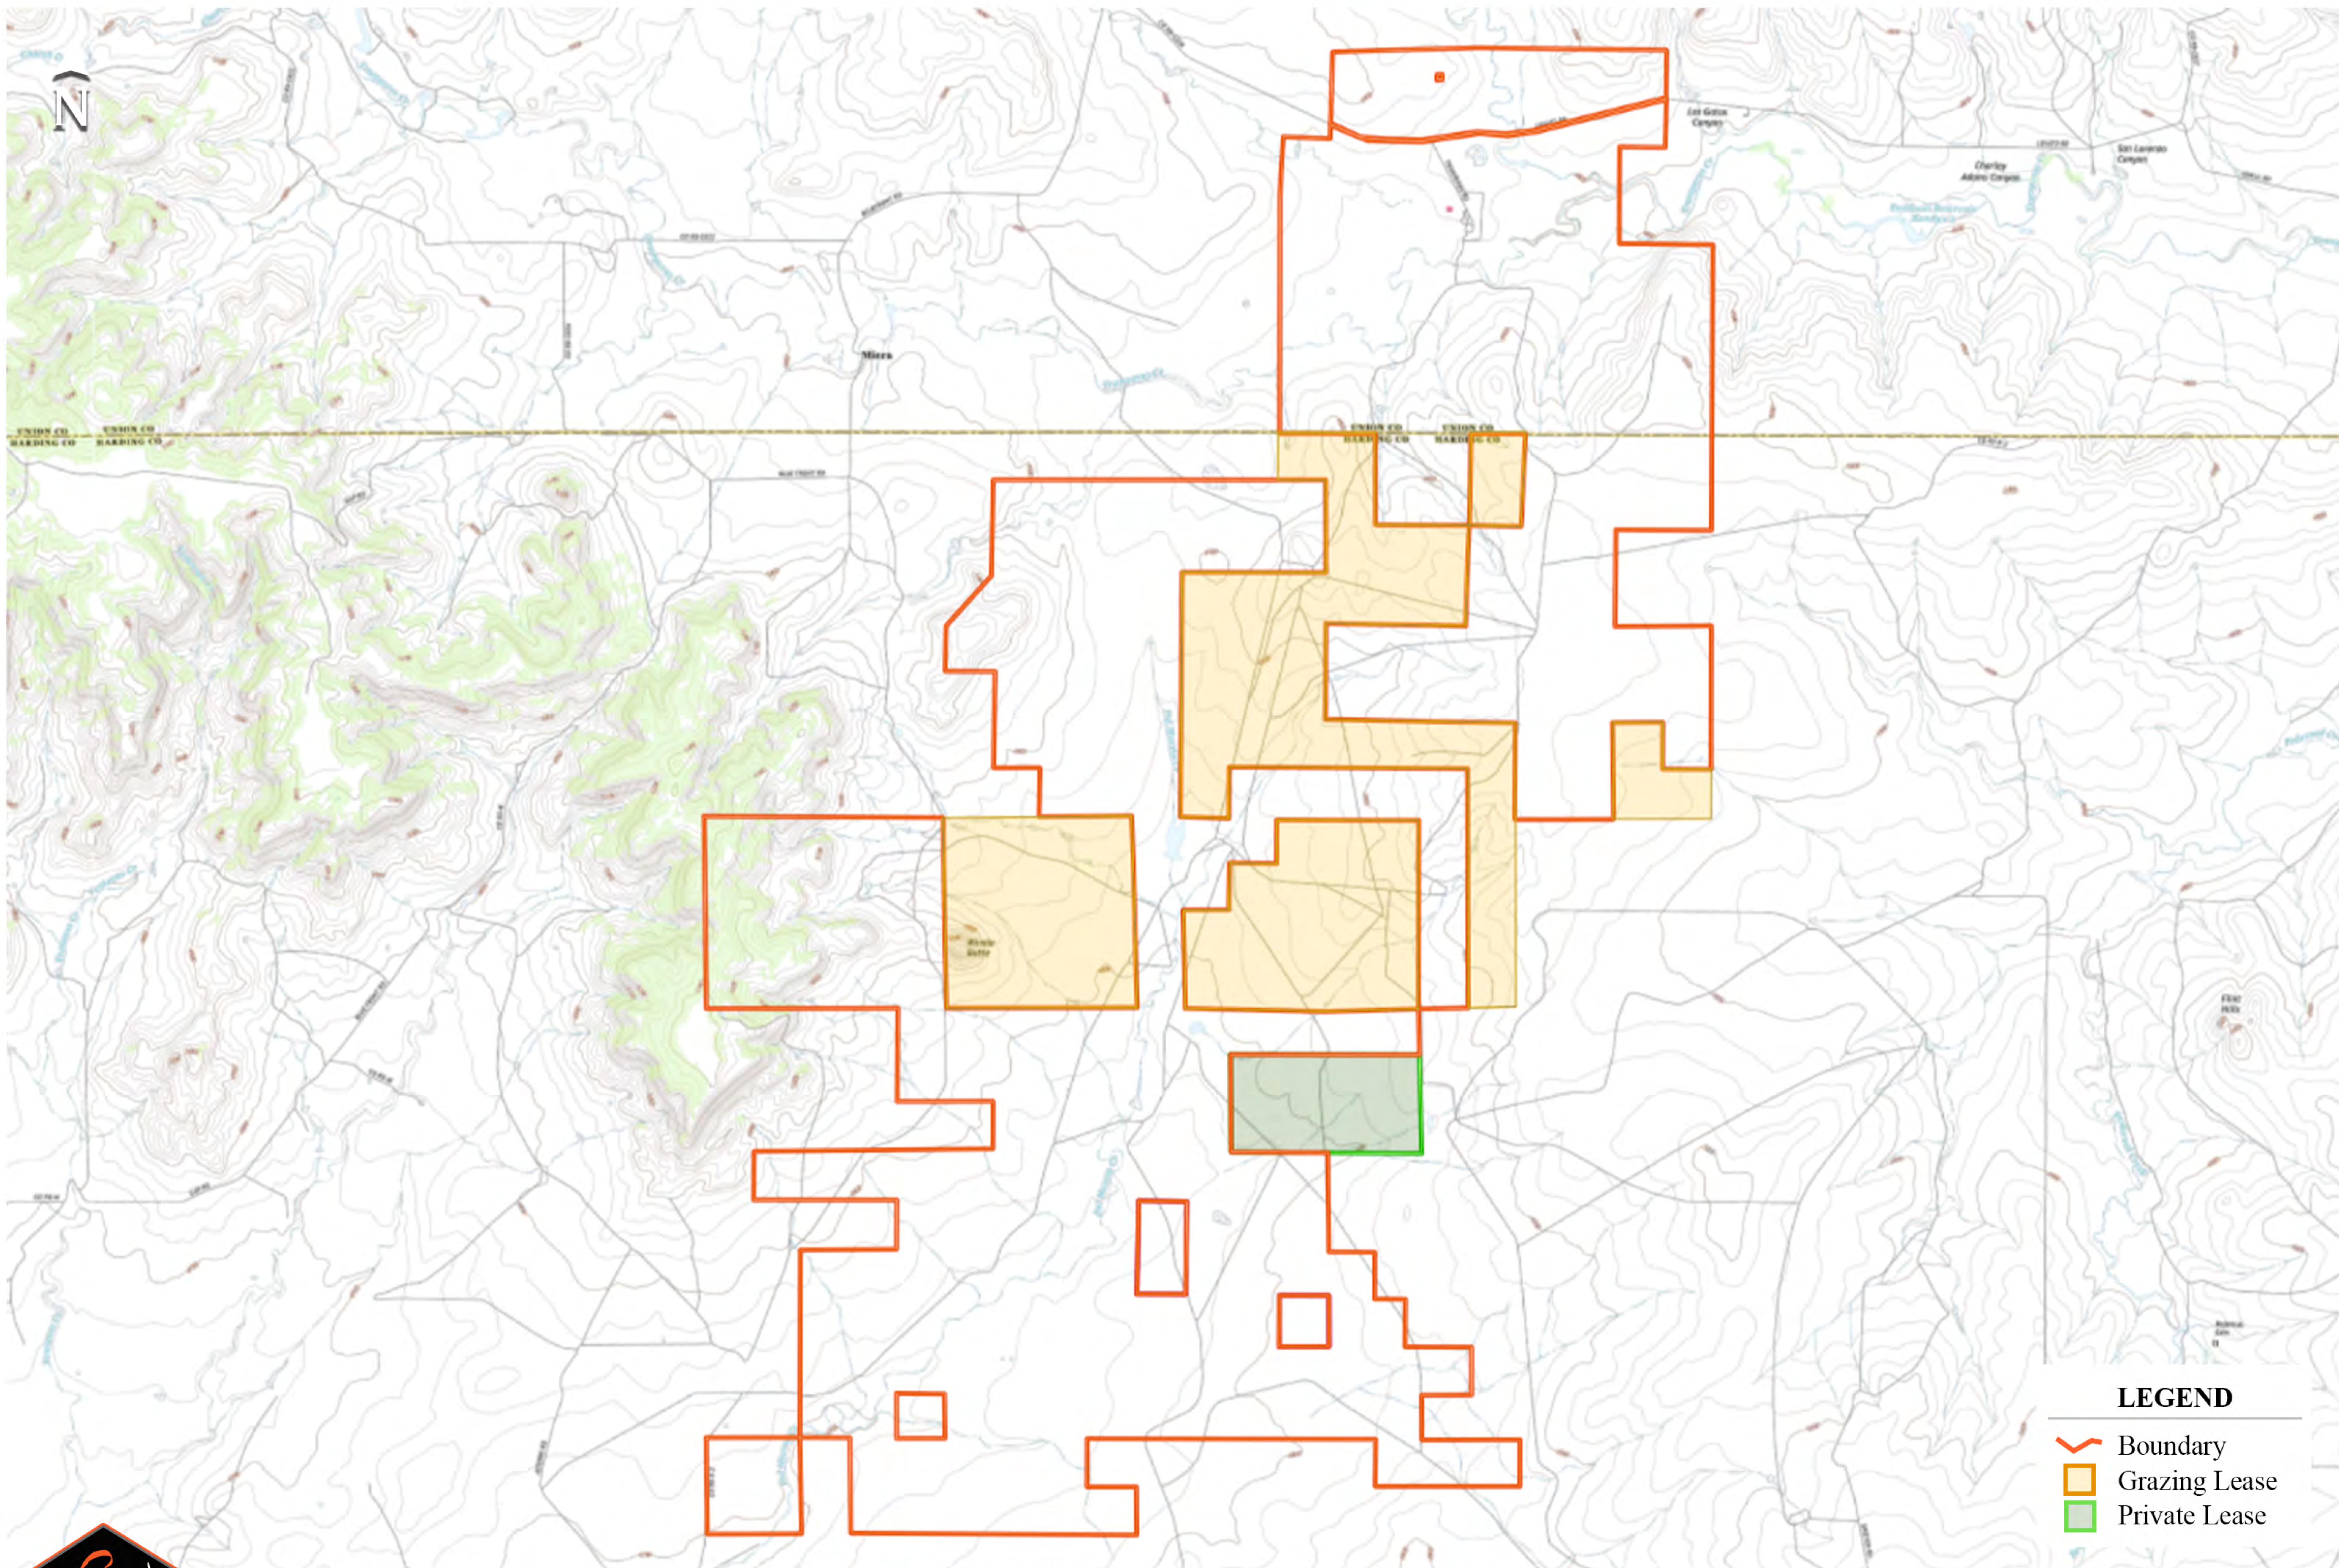

LEGEND

-  Boundary
-  Grazing Lease
-  Private Lease

Minni Butte Ranch
Clayton, NM | 11,405 ± acres

www.SJSportingProperties.com

The information contained here is obtained by this broker from sellers, owners, or other resources. This information is considered reliable, neither this broker nor owners make any guarantee, warranty or representation as to correctness of any data or descriptions and the accuracy of such statements. The correctness and/or accuracy of any and all statements should be determined through independent investigation made by the prospective purchaser.