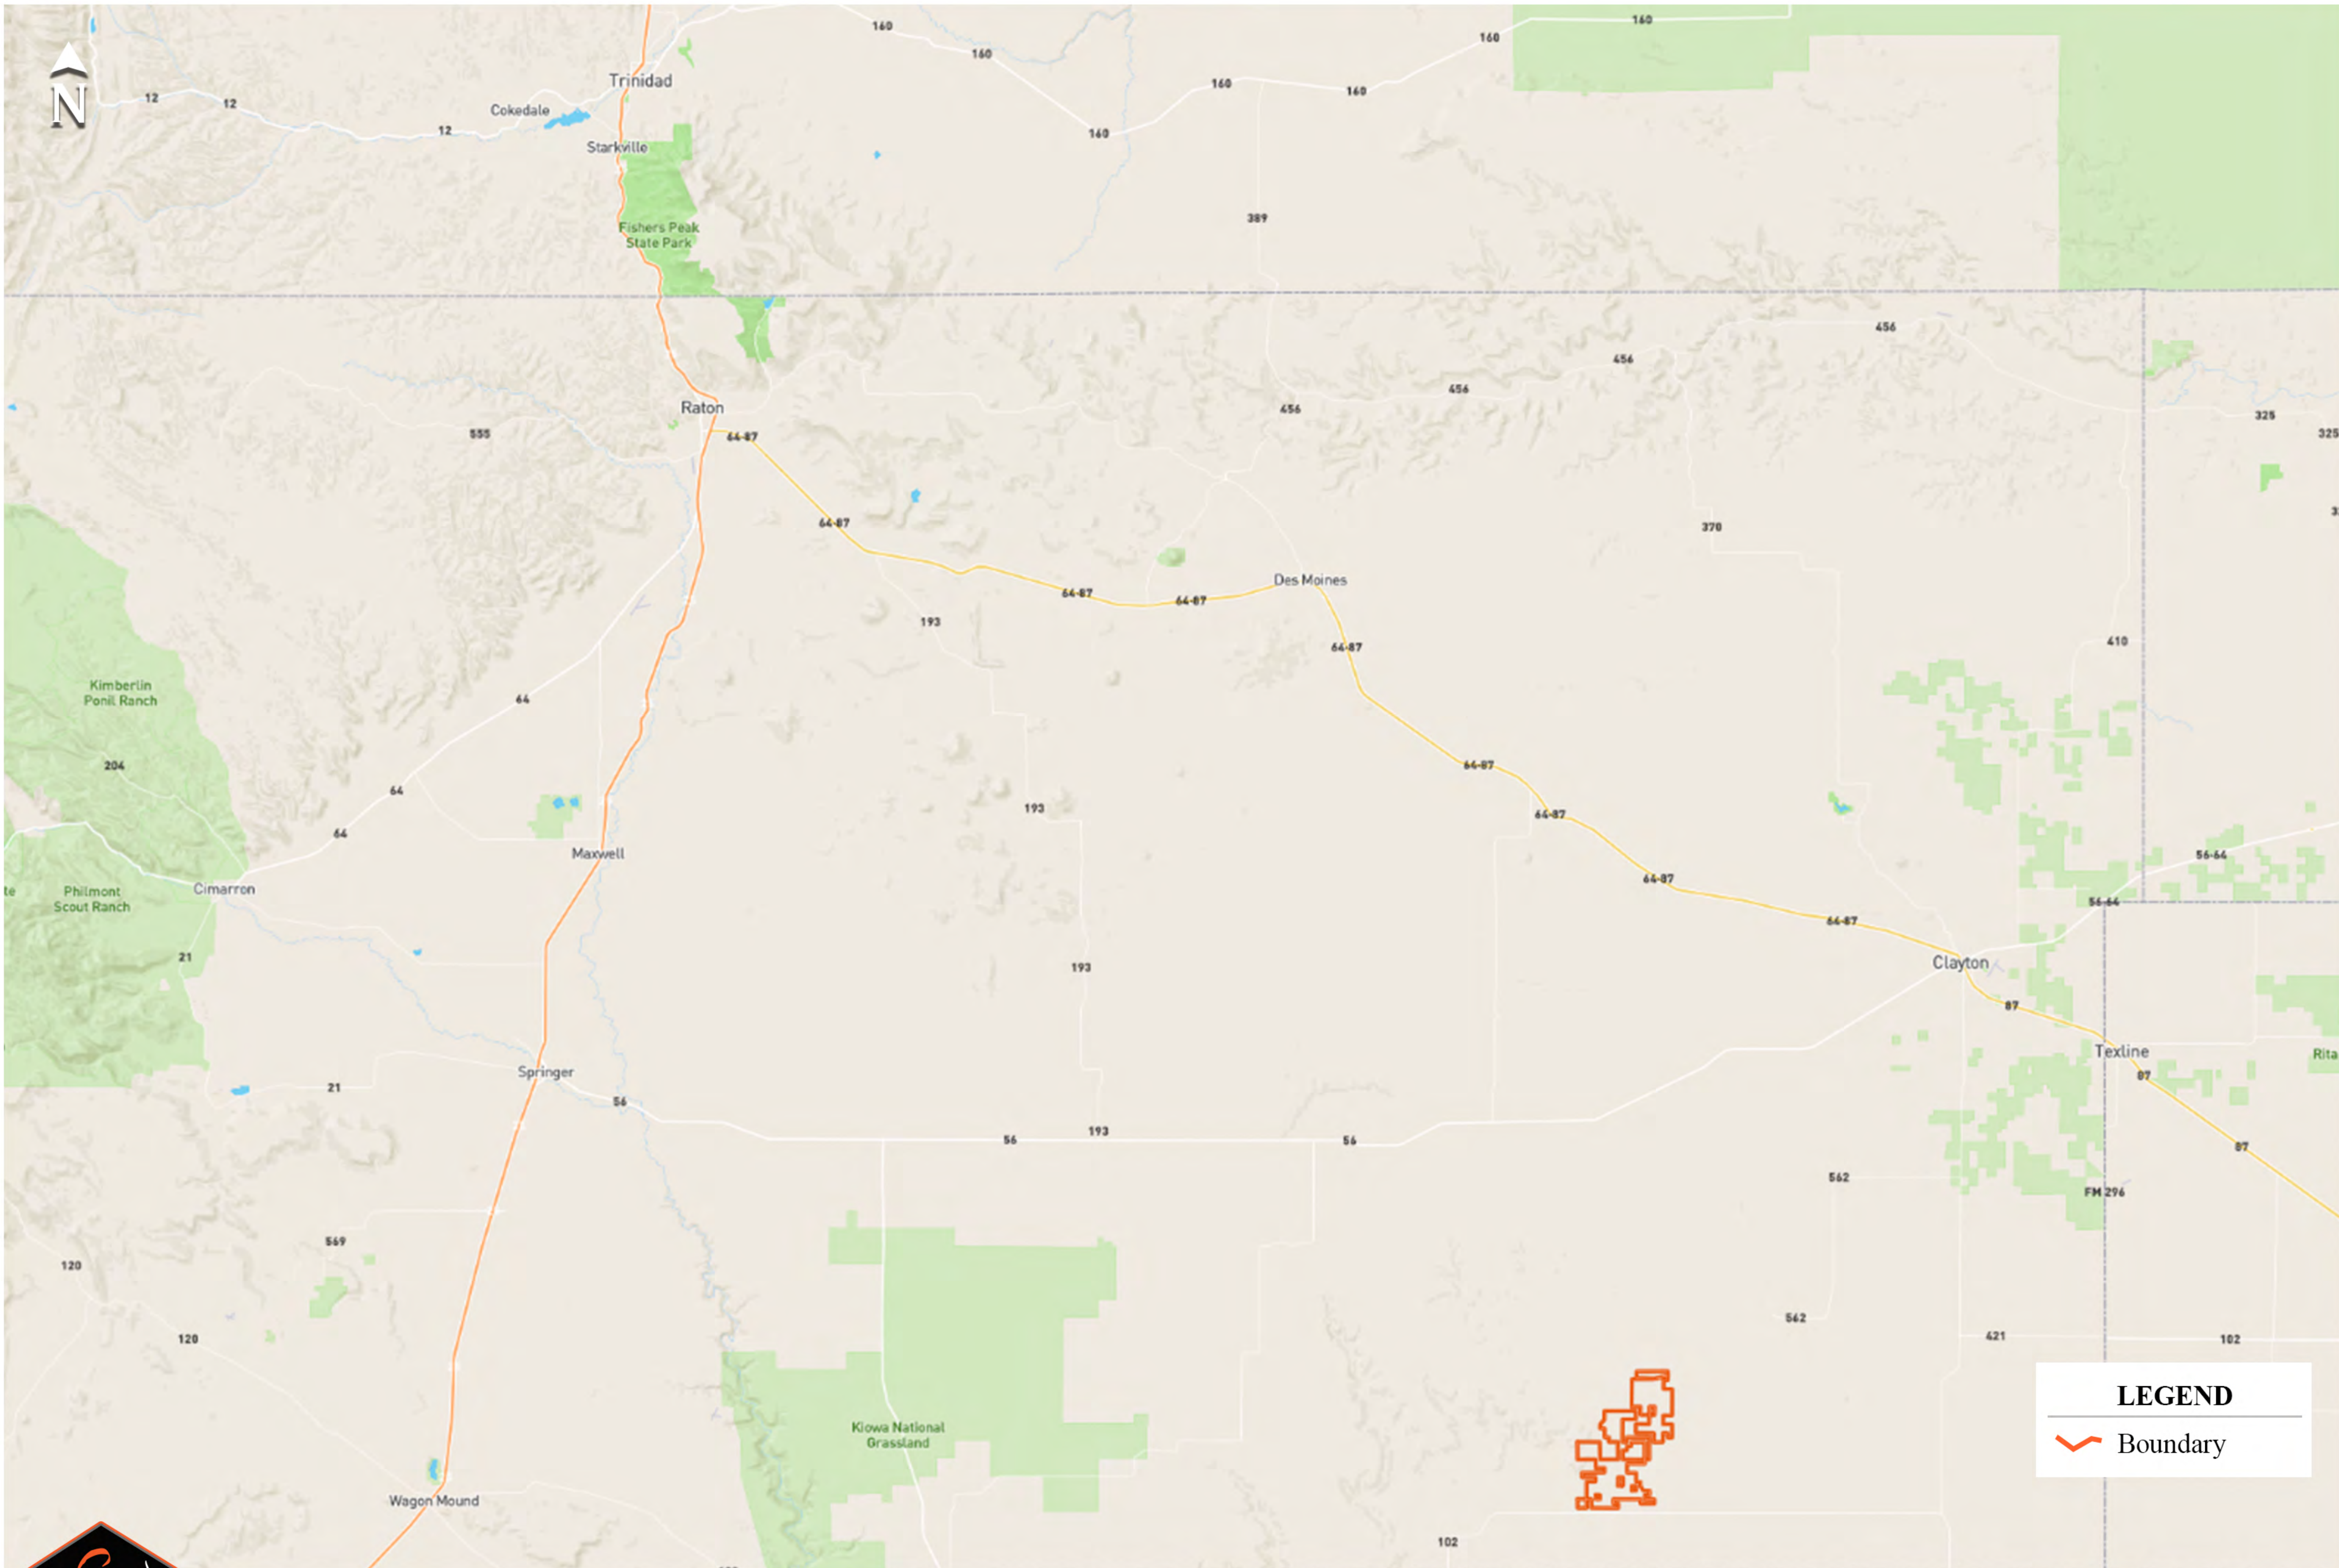

LEGEND

-  Boundary
-  Grazing Lease
-  Private Lease

Minni Butte Ranch
Clayton, NM | 11,405 ± acres

www.SJSportingProperties.com

The information contained here is obtained by this broker from sellers, owners, or other resources. This information is considered reliable, neither this broker nor owners make any guarantee, warranty or representation as to correctness of any data or descriptions and the accuracy of such statements. The correctness and/or accuracy of any and all statements should be determined through independent investigation made by the prospective purchaser.