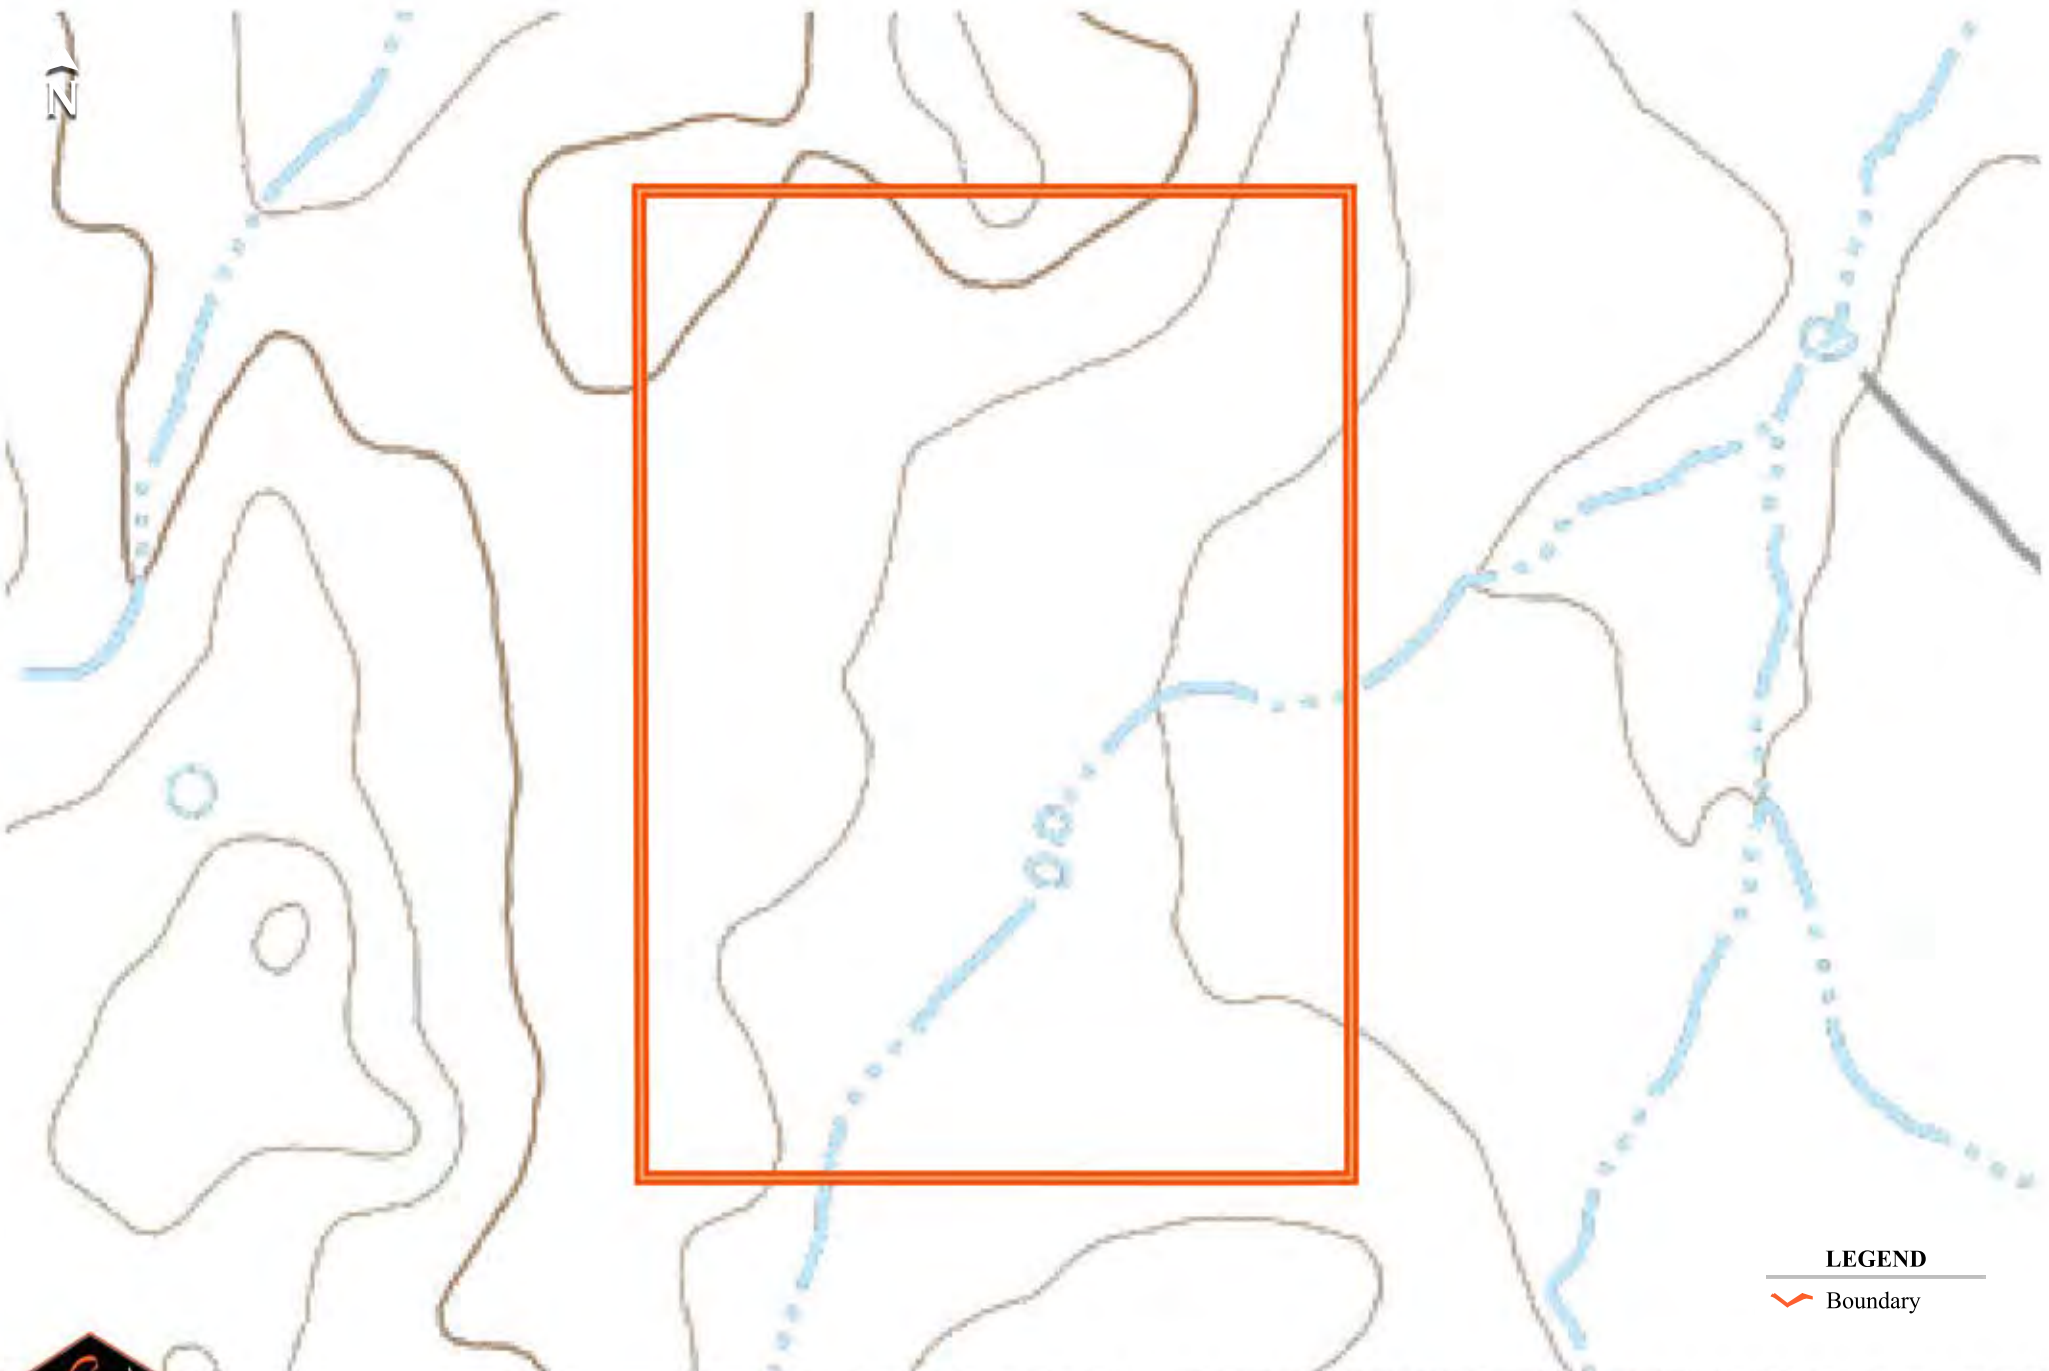

LEGEND

 Boundary

116 EAST FLATS FARM AND RANCH
Monticello, UT | 116± acres

www.SJSportingProperties.com

The information contained here is obtained by the broker from sellers, owners, or other resources. This information is considered reliable, neither this broker nor owners make any guarantee, warranty or representation as to correctness of any data or descriptions and the accuracy of such statements. The correctness and/or accuracy of any and all statements should be determined through independent investigation made by the prospective purchaser.

(2)

LEGEND

 Boundary

116 EAST FLATS FARM AND RANCH
Monticello, UT | 116± acres

www.SJSportingProperties.com

The information contained here is obtained by the broker from sellers, owners, or other resources. This information is considered reliable, neither this broker nor owners make any guarantee, warranty or representation as to correctness of any data or descriptions and the accuracy of such statements. The correctness and/or accuracy of any and all statements should be determined through independent investigation made by the prospective purchaser.

116 EAST FLATS FARM AND RANCH

Monticello, UT | 116± acres

www.SJSportingProperties.com

The information contained here is obtained by the broker from sellers, owners, or other resources. This information is considered reliable, neither this broker nor owners make any guarantee, warranty or representation as to correctness of any data or descriptions and the accuracy of such statements. The correctness and/or accuracy of any and all statements should be determined through independent investigation made by the prospective purchaser.