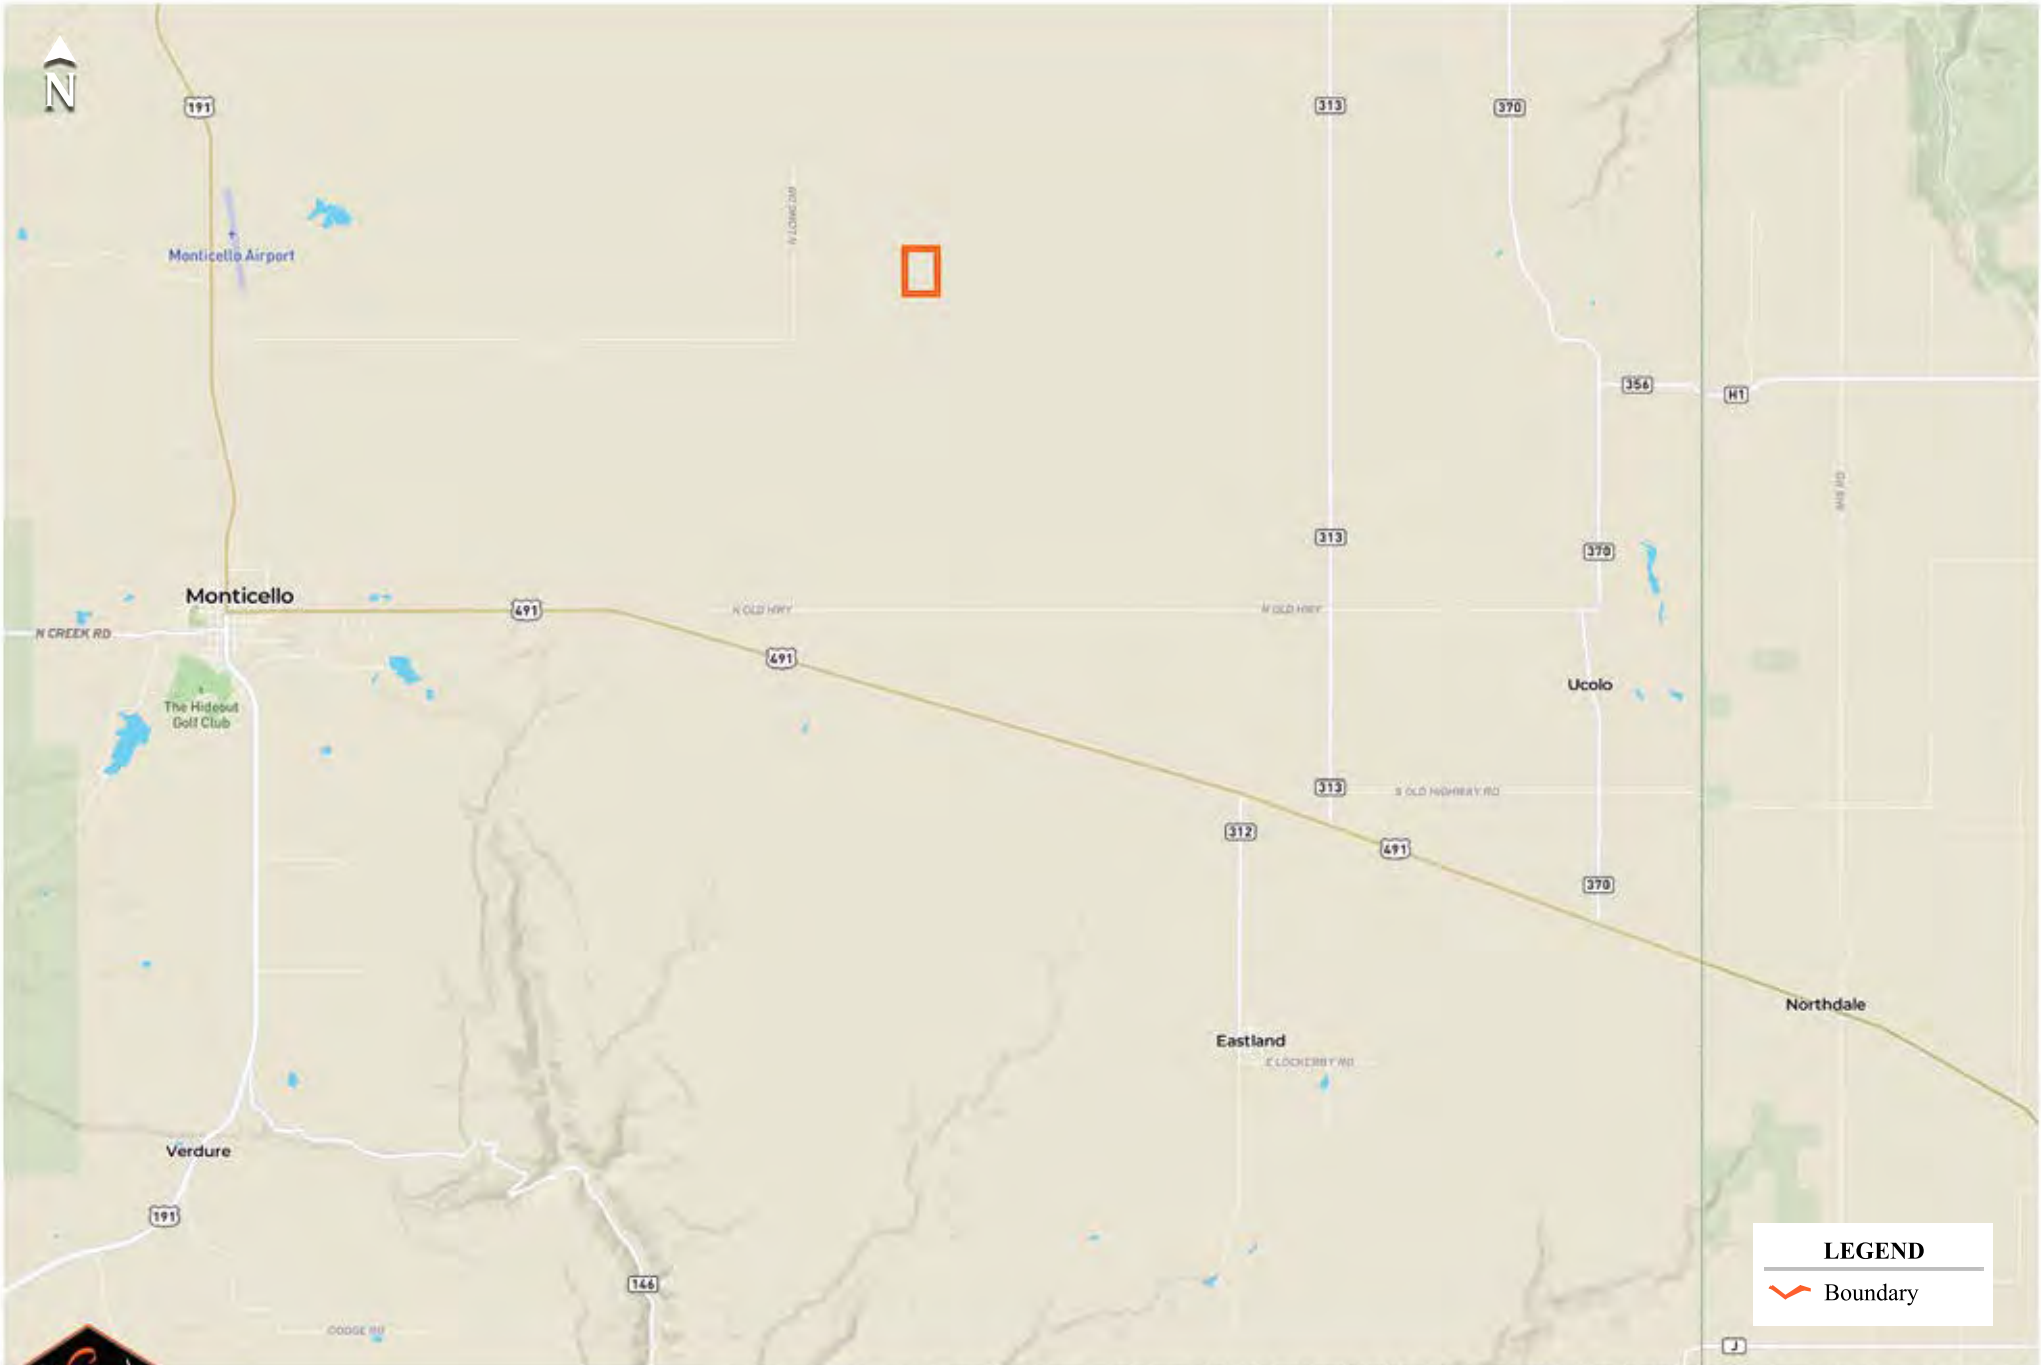

(2)

LEGEND

 Boundary

116 EAST FLATS FARM AND RANCH
Monticello, UT | 116± acres

www.SJSportingProperties.com

The information contained here is obtained by the broker from sellers, owners, or other resources. This information is considered reliable, neither this broker nor owners make any guarantee, warranty or representation as to correctness of any data or descriptions and the accuracy of such statements. The correctness and/or accuracy of any and all statements should be determined through independent investigation made by the prospective purchaser.