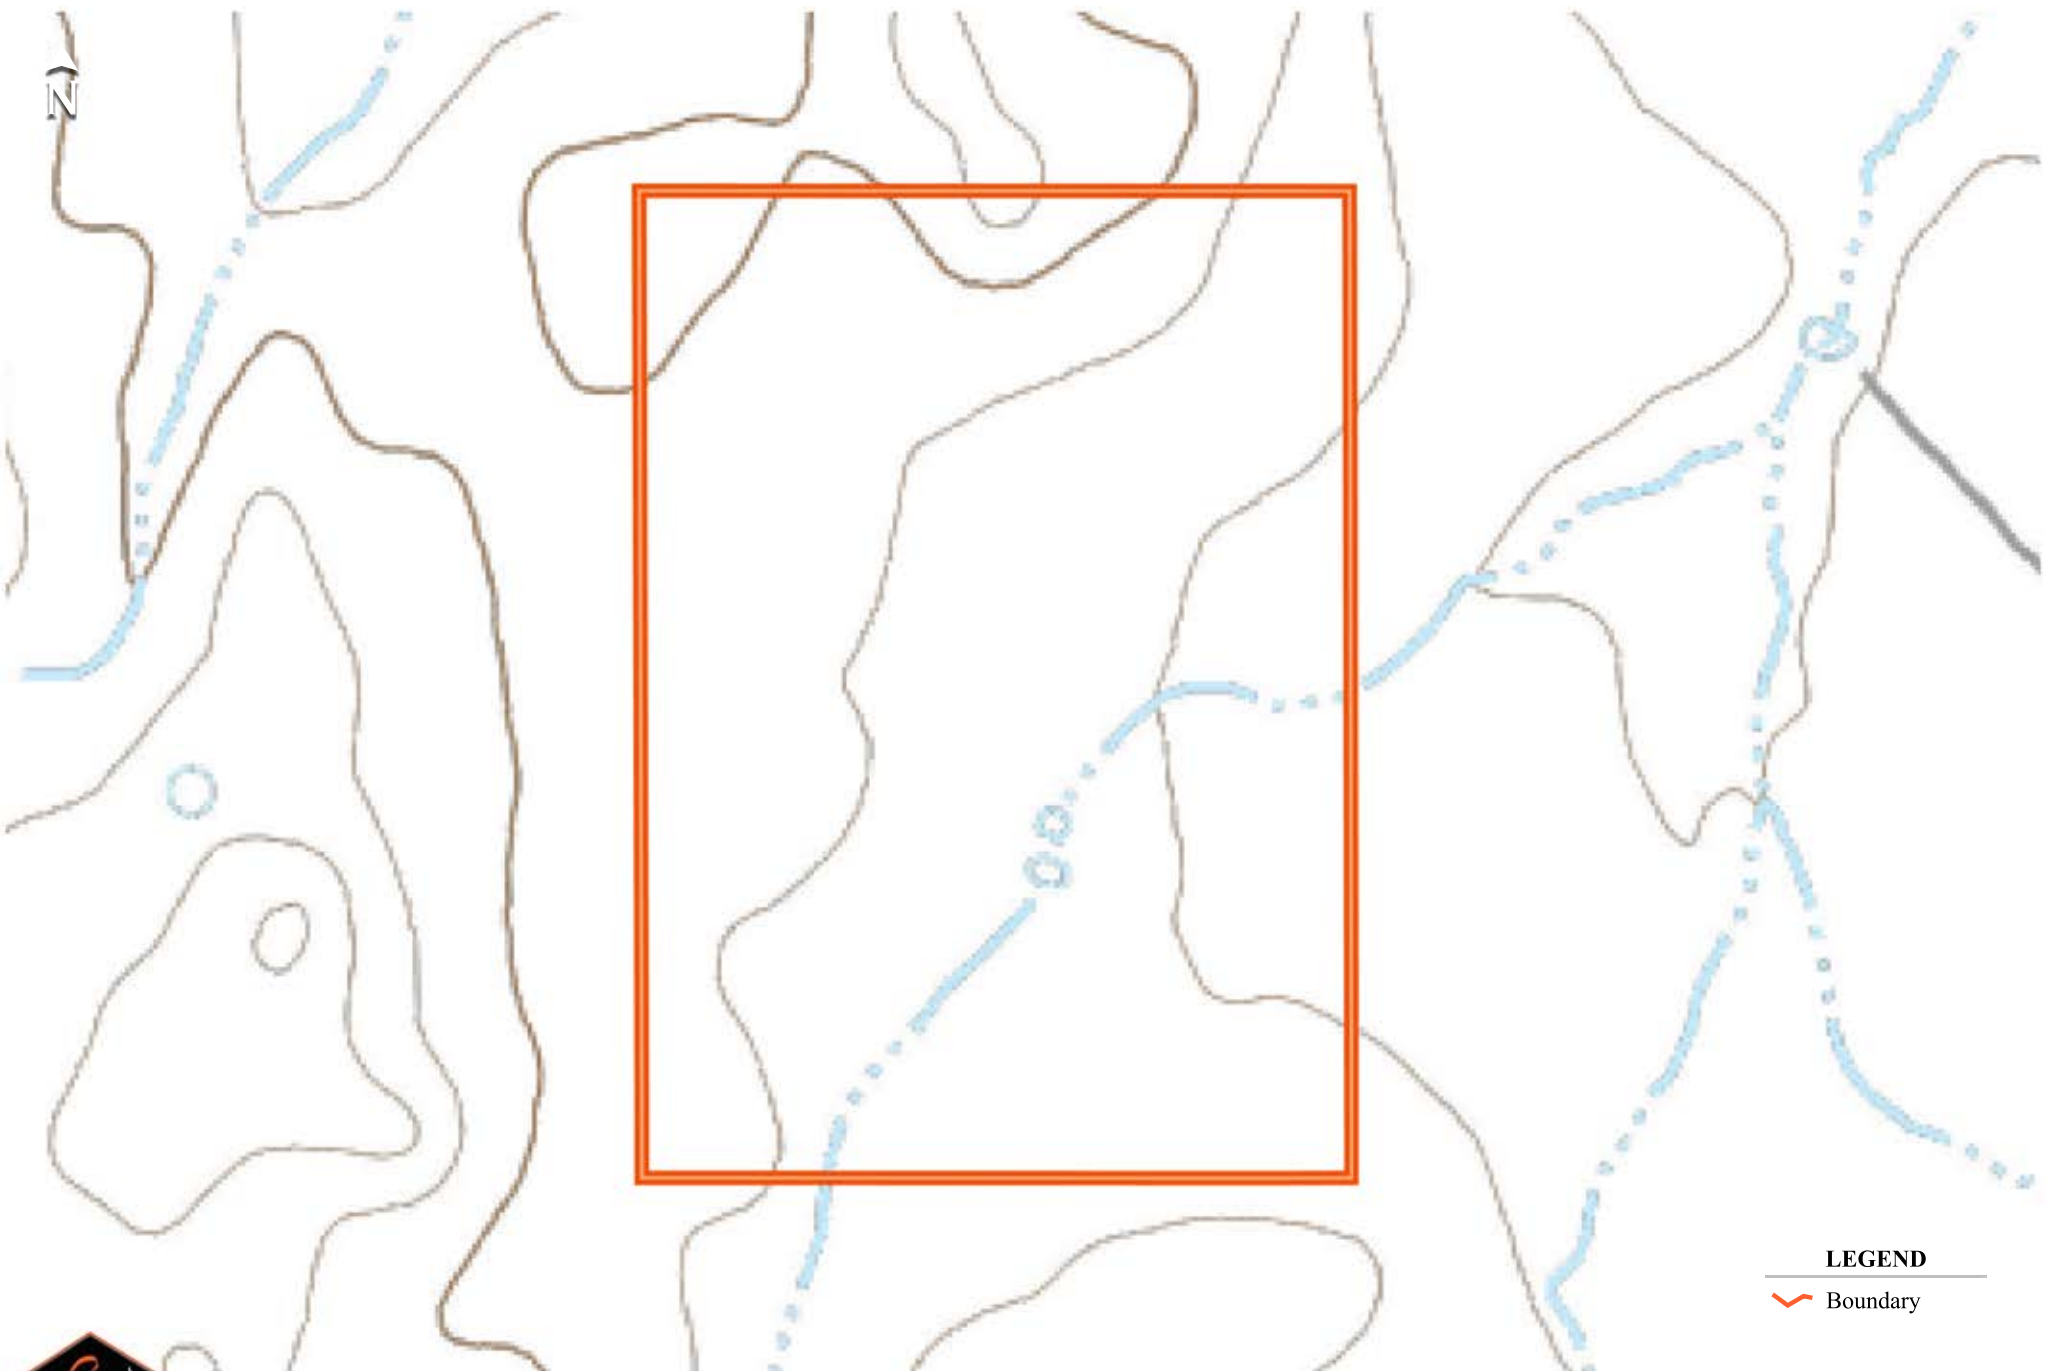

(2)

**LEGEND**

 Boundary

**116 EAST FLATS FARM AND RANCH**  
Monticello, UT | 116± acres

[www.SJSportingProperties.com](http://www.SJSportingProperties.com)

The information contained here is obtained by this broker from sellers, owners, or other resources. This information is considered reliable, neither this broker nor owners make any guarantee, warranty or representation as to correctness of any data or descriptions and the accuracy of such statements. The correctness and/or accuracy of any and all statements should be determined through independent investigation made by the prospective purchaser.