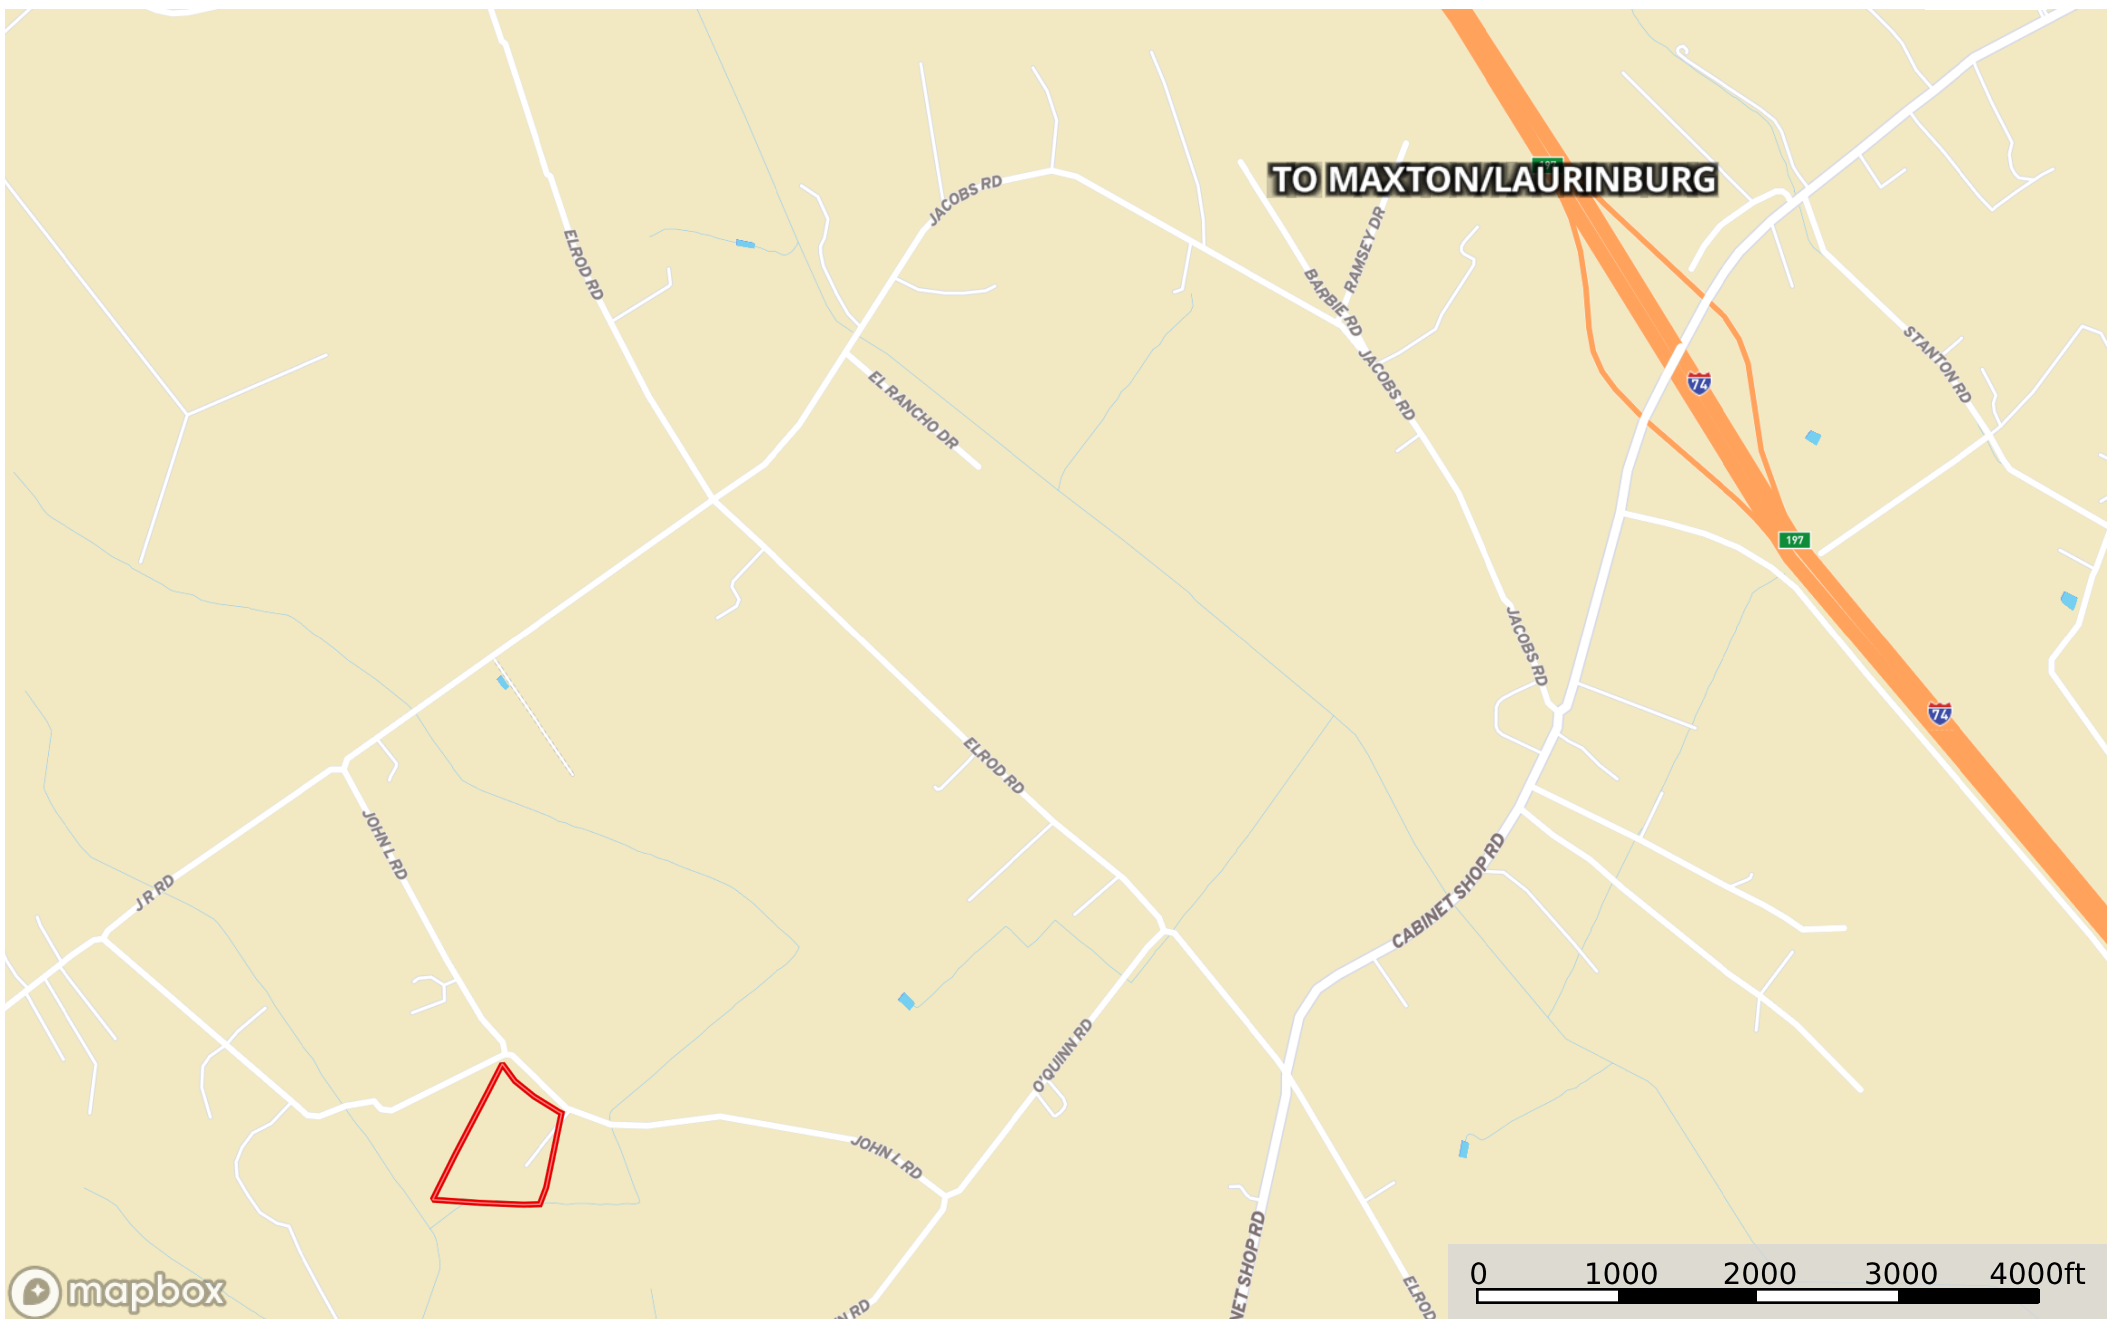

12.37 ac (Tract 2-John L Rd)-Luckys Car Lot Robeson BC

Robeson County, North Carolina, 12.37 AC +/-

 Boundary