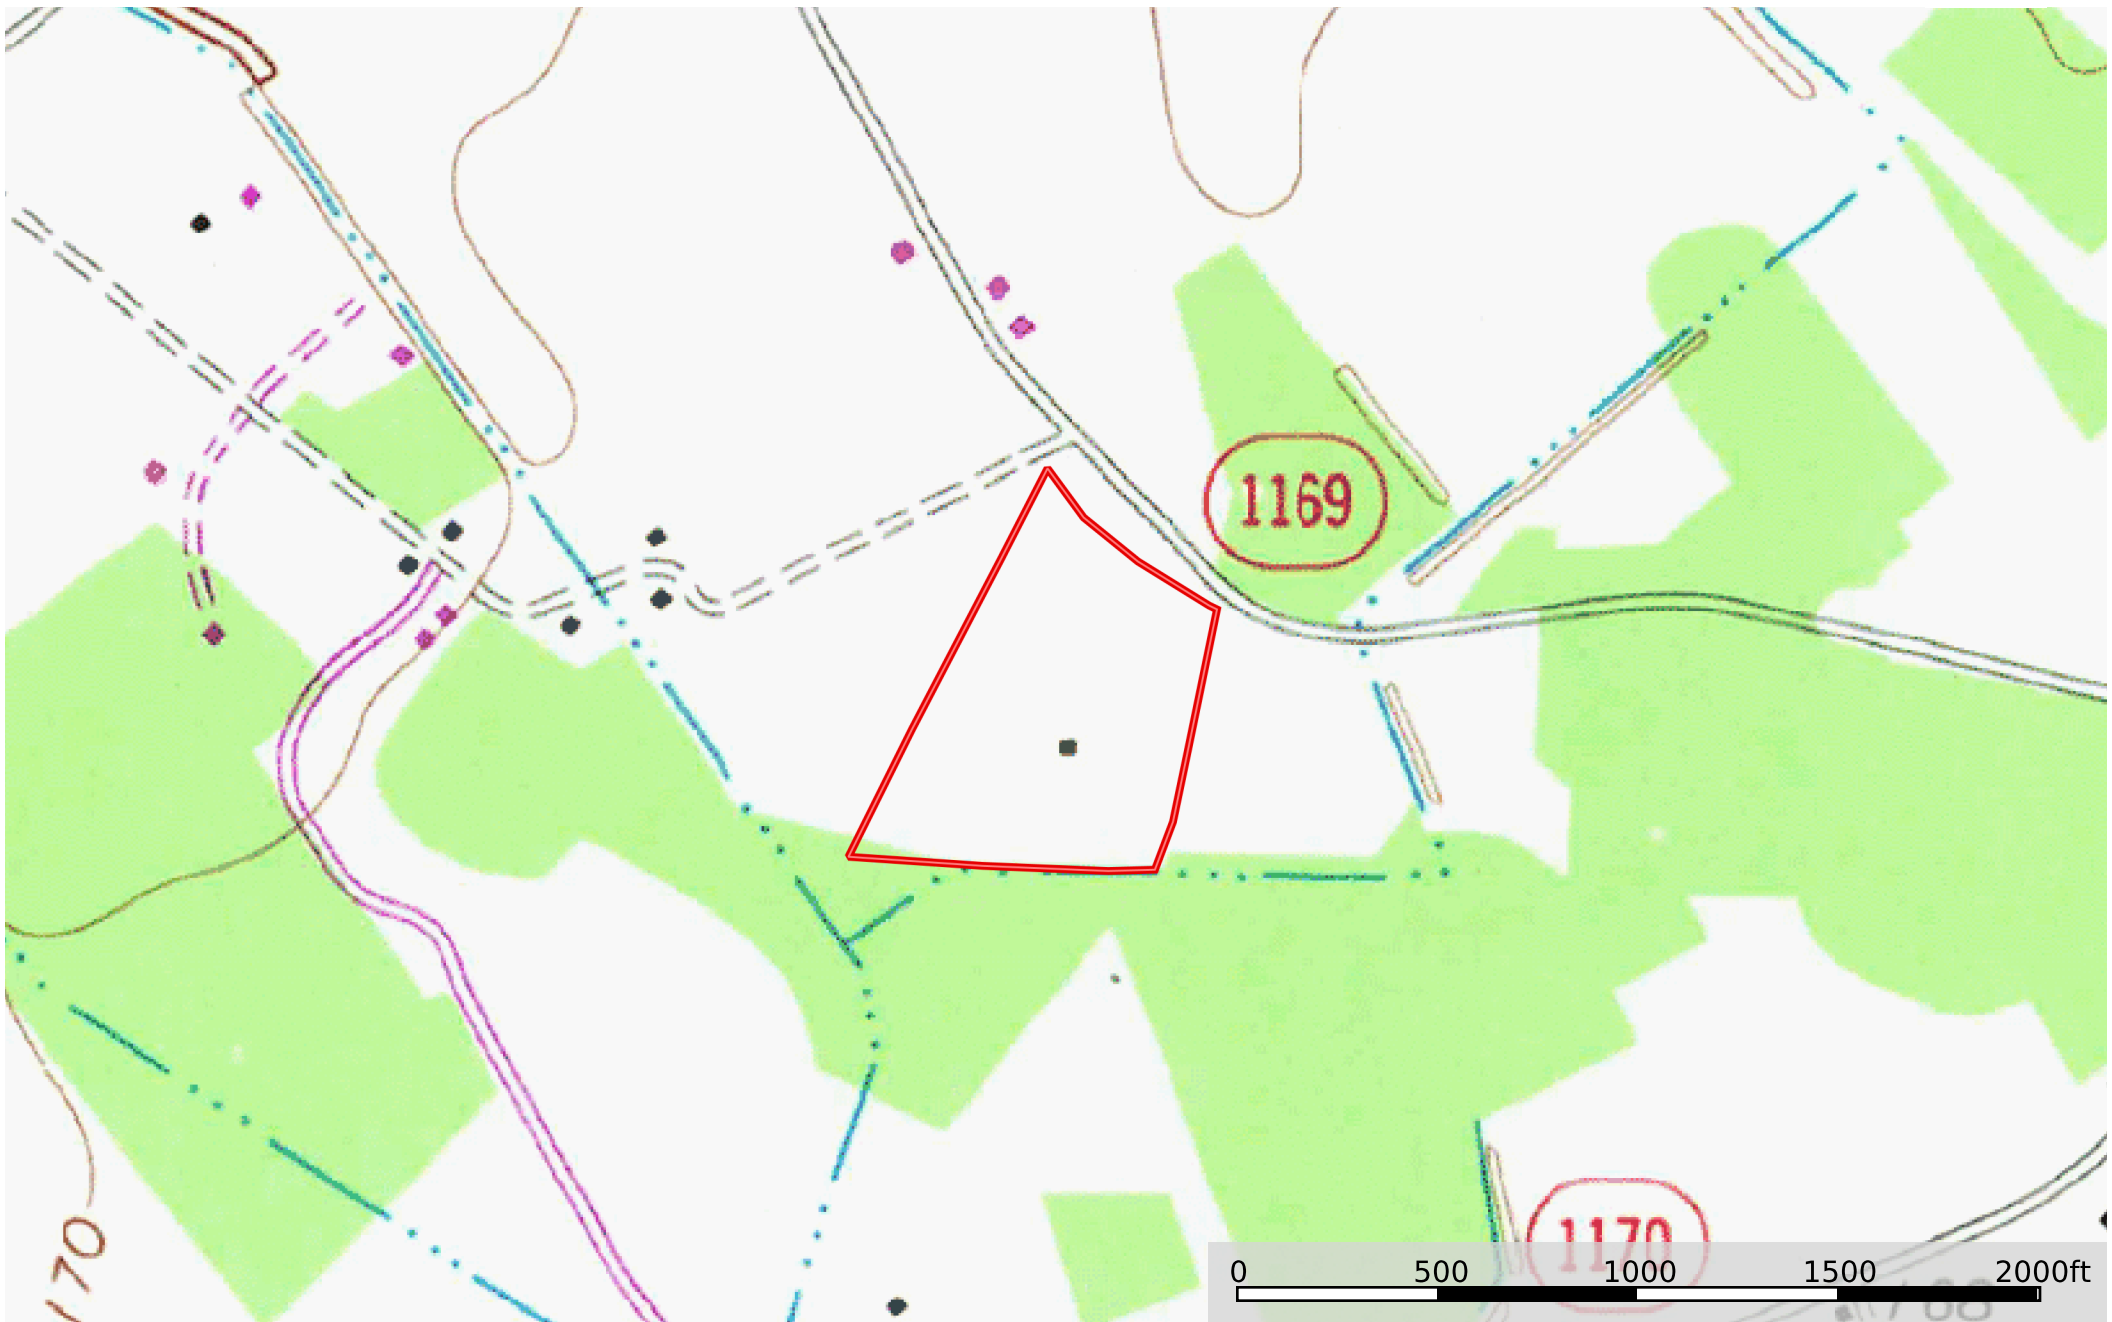

12.37 ac (Tract 2-John L Rd)-Luckys Car Lot Robeson BC
Robeson County, North Carolina, 12.37 AC +/-

 Boundary