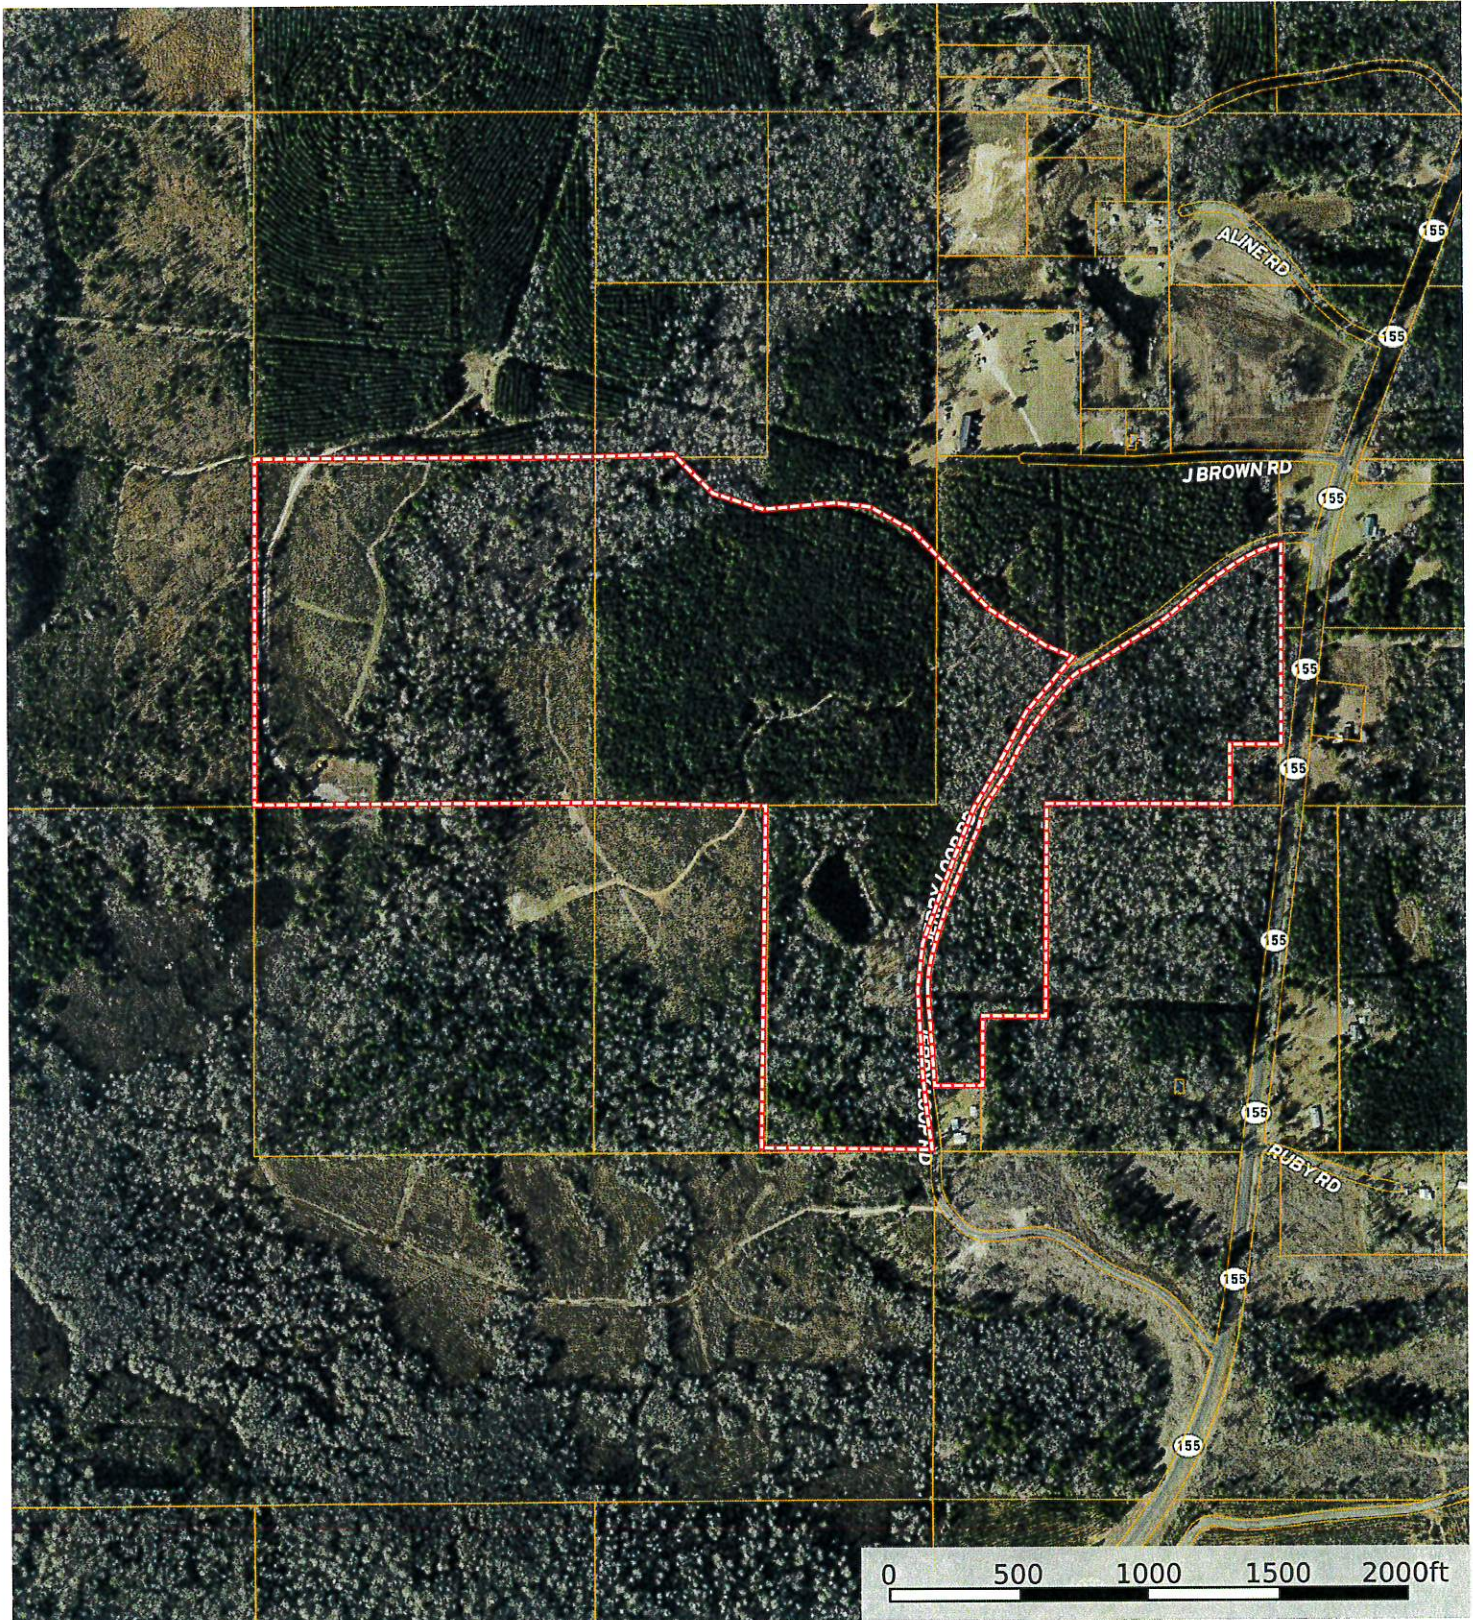

Jerry Loop at Saline - 125 LABIENWG125-26
Louisiana, 125 AC +/-

 Boundary