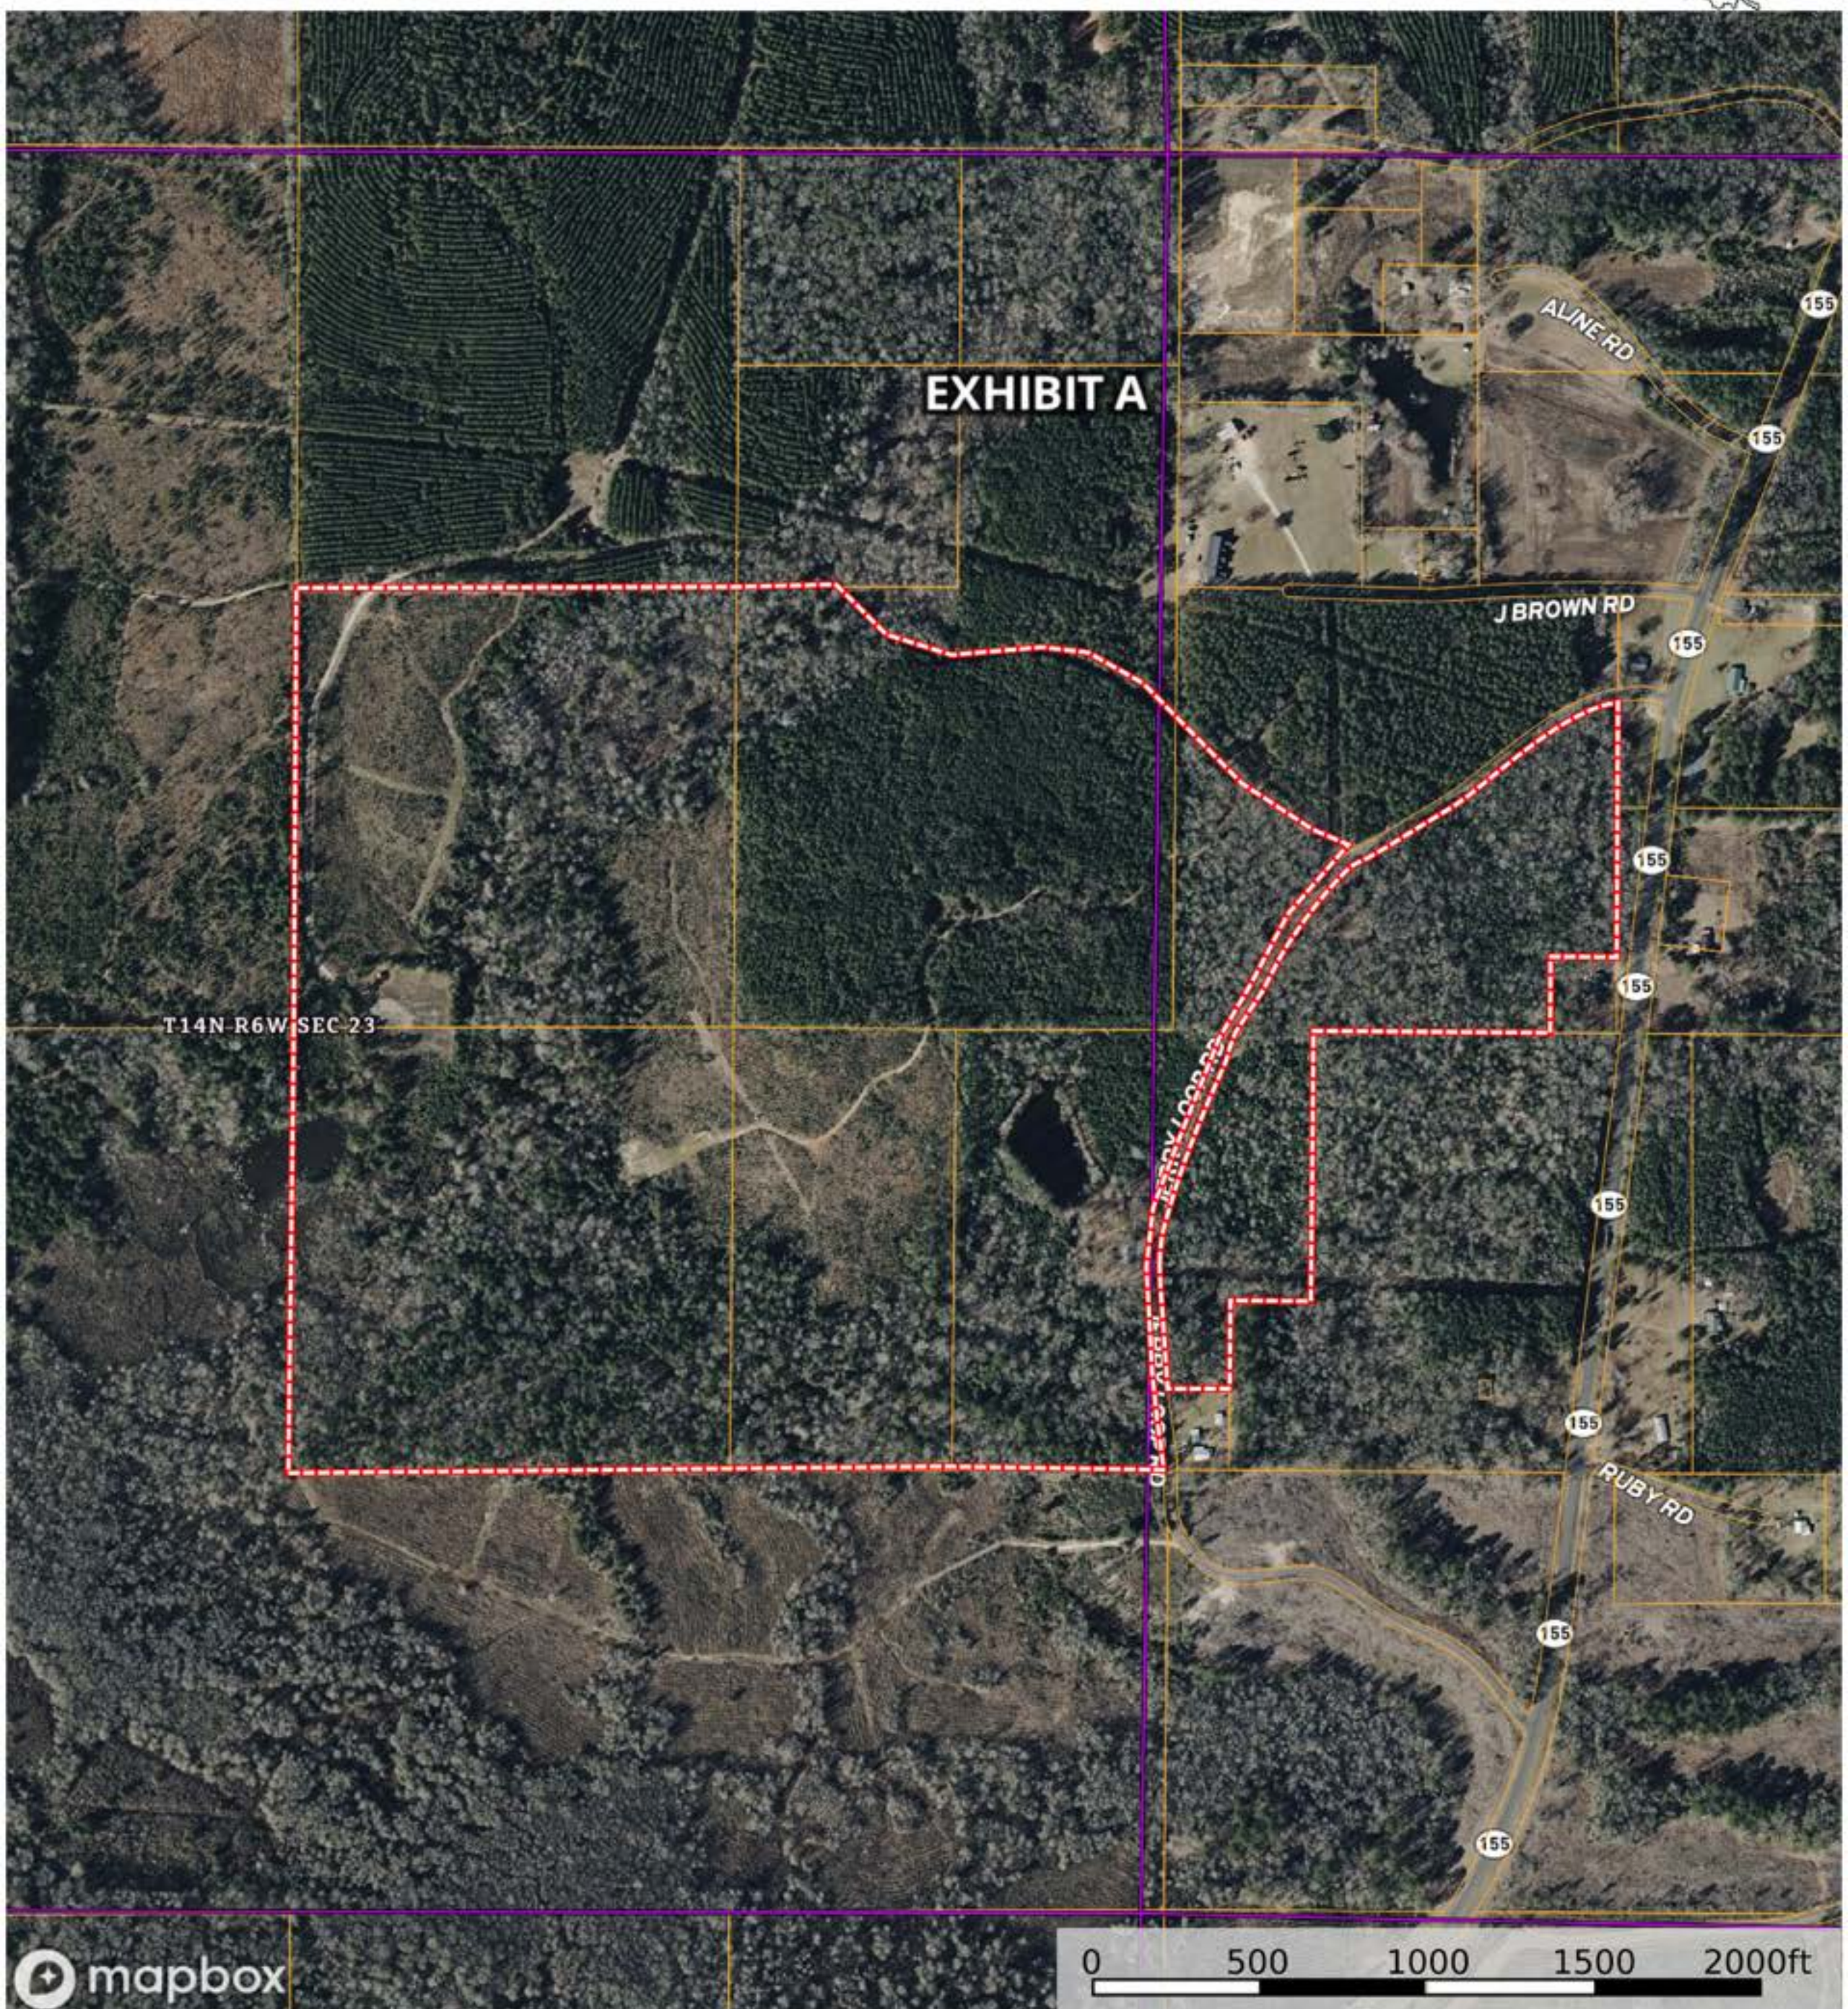

Jerry Loop at Saline - LABIENWG185

Louisiana, 185 AC +/-

Boundary